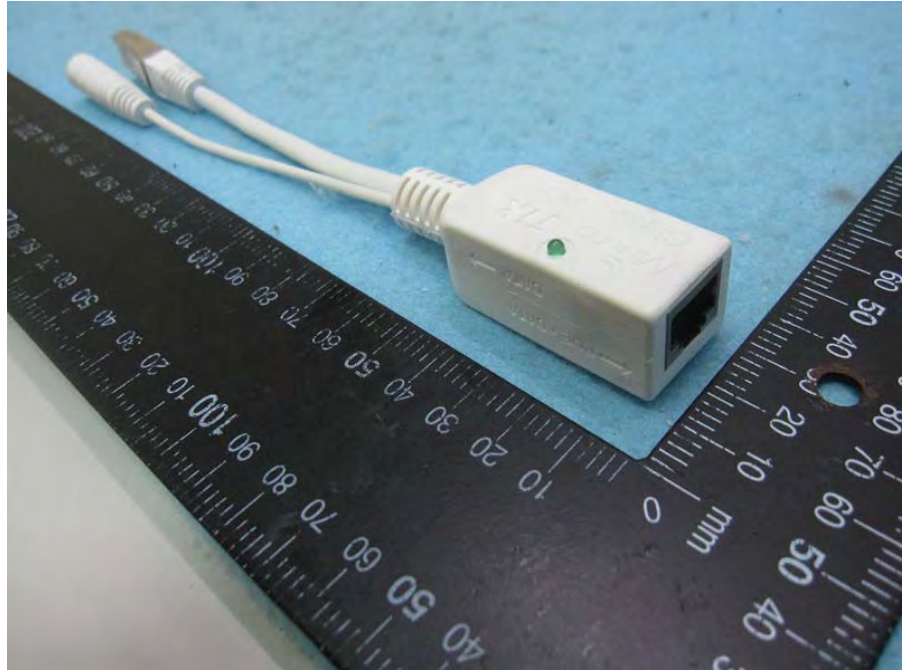

Brand Name: RouterBOARD Model No.: RBLHGG-60ad

Adapter

PoE

Standing dock (Round type)

Standing dock (Long type)