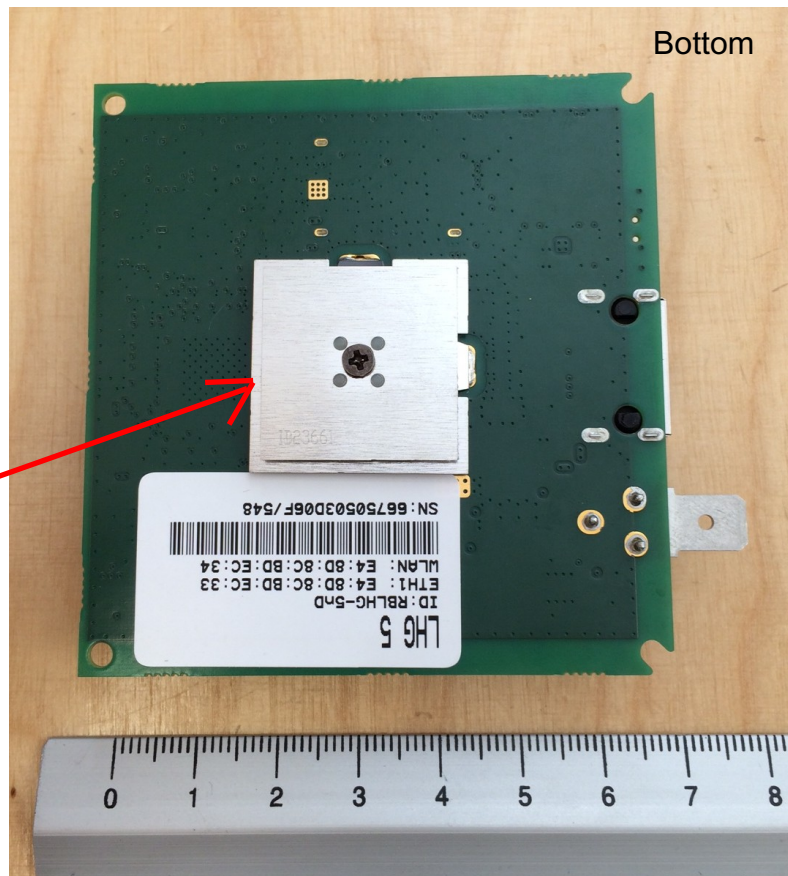

Internal Photos of EUT

Antenna location on PCB

Top w/o shields