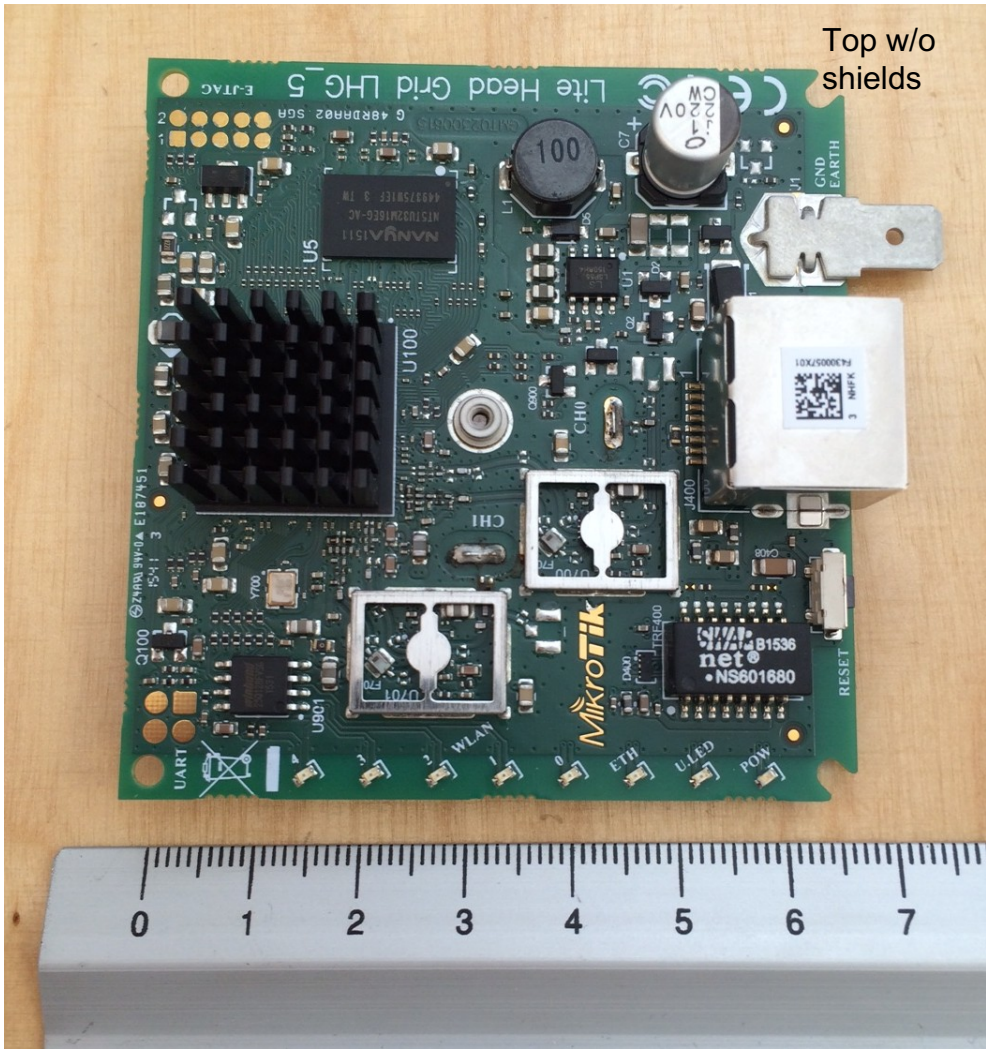

Internal Photos of EUT

Antenna location on PCB

Top w/o shields