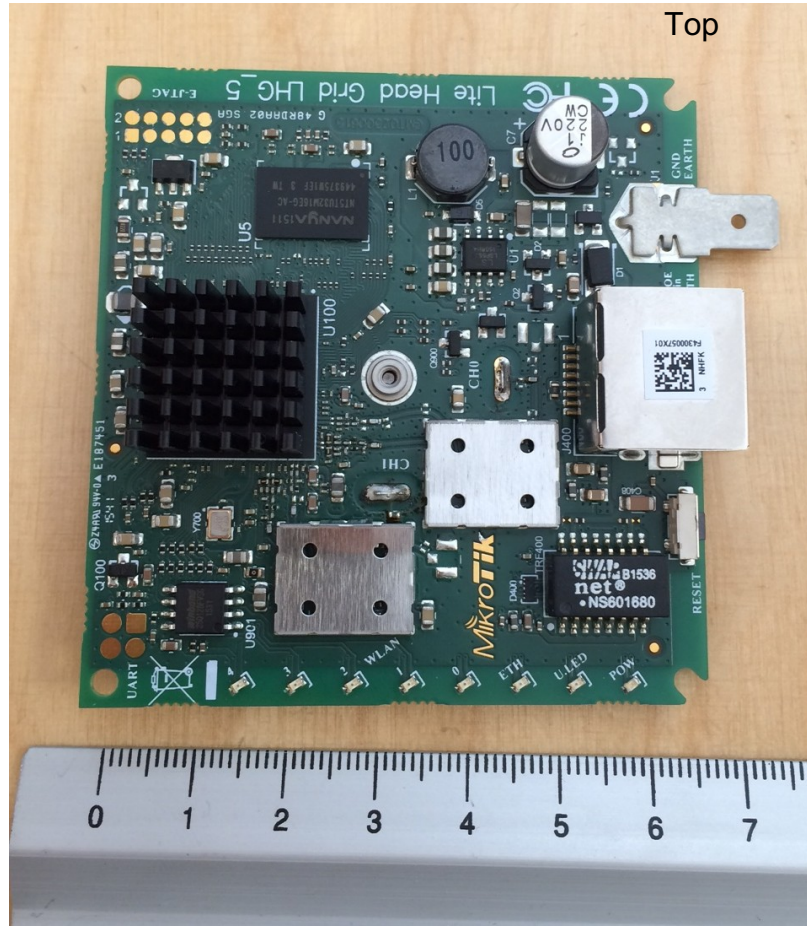

Internal Photos of EUT

Antenna location on PCB

Top w/o shields