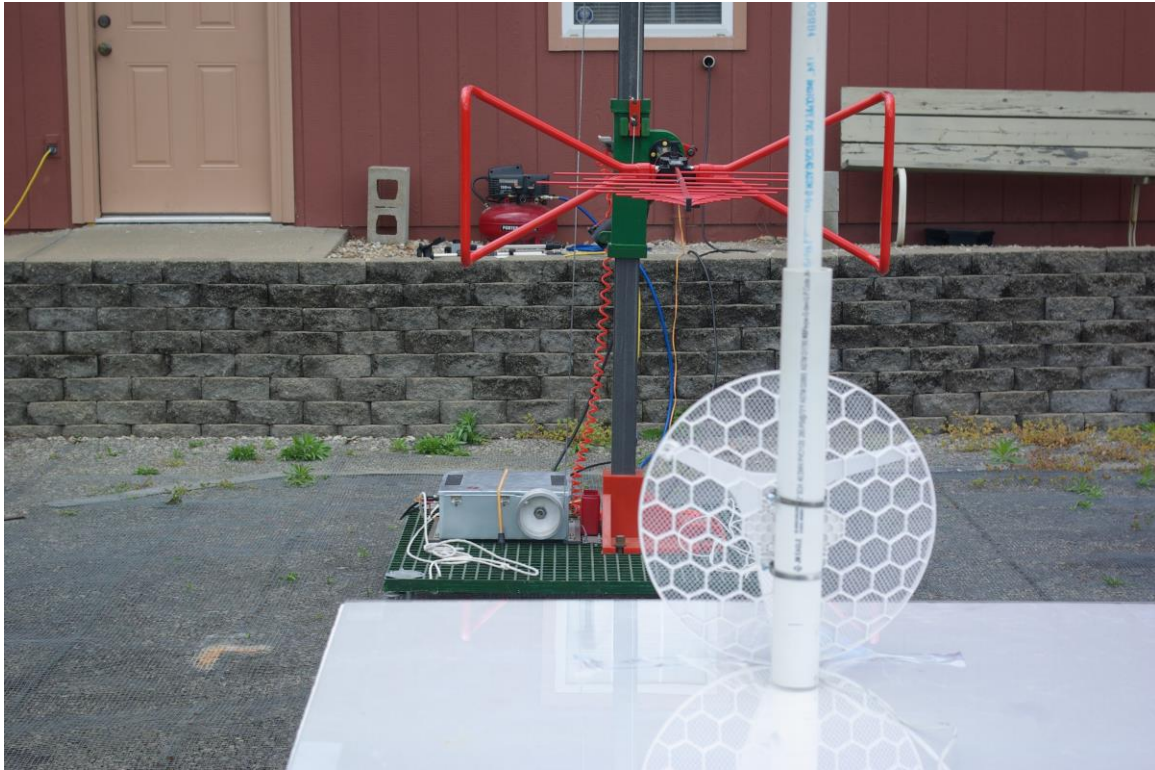

Rogers Labs, Inc.
4405 W. 259th Terrace
Louisburg, KS 66053
Phone/Fax: (913) 837-3214
Revision 1

Mikrotiks SIA
Model: RouterBOARD LHG-5nD
Test #: 160414
Test to: 47CFR, 15.407, RSS-247
File: RBLHG5nD TSup

S/N: 66750503D06F/548
FCC ID#: TV7LHG5ND
IC: 7442A-LHG5ND
Date: June 8, 2016
Page 3 of 4