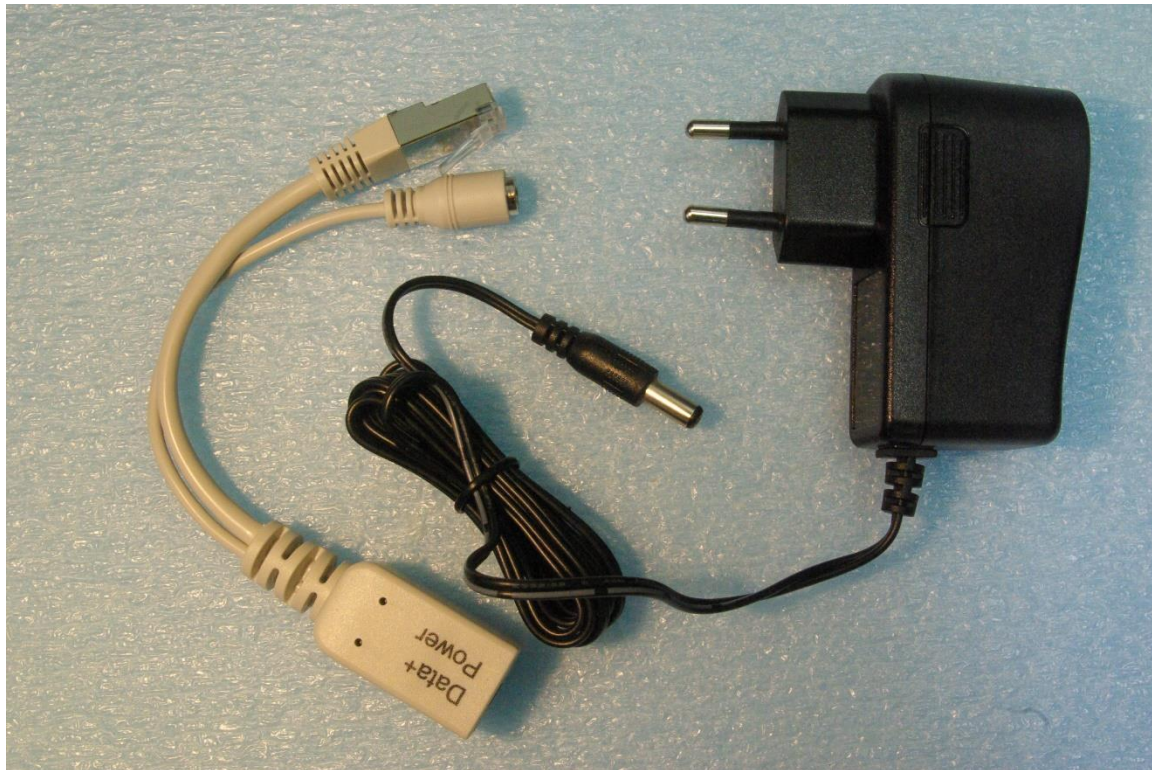

Rogers Labs, Inc.
4405 W. 259th Terrace
Louisburg, KS 66053
Phone/Fax: (913) 837-3214
Revision 1

Mikrotiks SIA
Model: RBLDF-2nD
Test #: 180702
Test to: 47 CFR 15.247, RSS-247
File: RBLDF2 C2PC ExtPho

S/N: 8D30082D7F29, 8D3008BD1801
FCC ID: TV7LDF2ND
IC: 7442A-LDF2ND
Date: July 18, 2018
Page 4 of 7