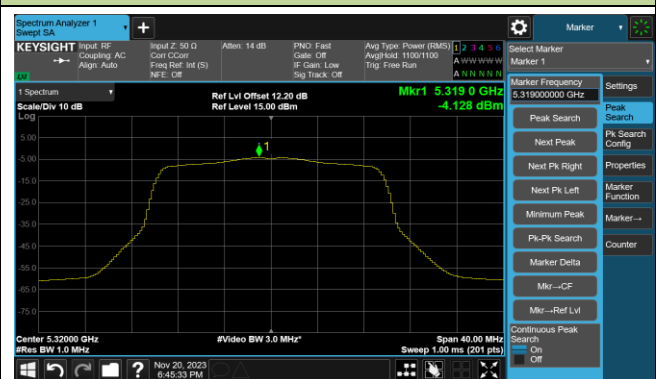

Channel 138 (5690MHz)

Channel 155 (5775MHz)

802.11ac-VHT160 Power Spectral Density- Ant 0

Channel 50 (5250MHz)

Channel 114 (5570MHz)

802.11ax-HE20 Power Spectral Density- Ant 0

Channel 36 (5180MHz)

Channel 44 (5220MHz)

Channel 48 (5240MHz)

Channel 52 (5260MHz)

Channel 60 (5300MHz)

Channel 64 (5320MHz)

Channel 100 (5500MHz)

Channel 116 (5580MHz)

802.11ax-HE20 Power Spectral Density- Ant 0

Channel 140 (5700MHz)

Channel 144(5720MHz)

Channel 149 (5745MHz)

Channel 157 (5785MHz)

Channel 165 (5825MHz)

802.11ax-HE40 Power Spectral Density- Ant 0

Channel 38 (5190MHz)

Channel 46 (5230MHz)

Channel 54 (5270MHz)