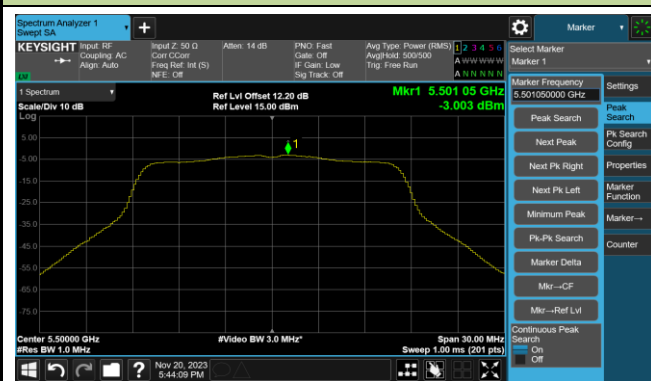

Channel 106 (5530MHz)

Channel 122 (5610MHz)

Channel 138 (5690MHz)

Channel 155 (5775MHz)

802.11ax-HE160 Power Spectral Density- Ant 0

Channel 50 (5250MHz)

Channel 114 (5570MHz)

802.11a Power Spectral Density- Ant 1

Channel 36 (5180MHz)

Channel 44 (5220MHz)

Channel 48 (5240MHz)

Channel 52 (5260MHz)

Channel 60 (5300MHz)

Channel 64 (5320MHz)

Channel 100 (5500MHz)

Channel 116 (5580MHz)

802.11a Power Spectral Density- Ant 1

Channel 140 (5700MHz)

Channel 144(5720MHz)

Channel 149 (5745MHz)

Channel 157 (5785MHz)

Channel 165 (5825MHz)

802.11ac-VHT20 Power Spectral Density- Ant 1

Channel 36 (5180MHz)