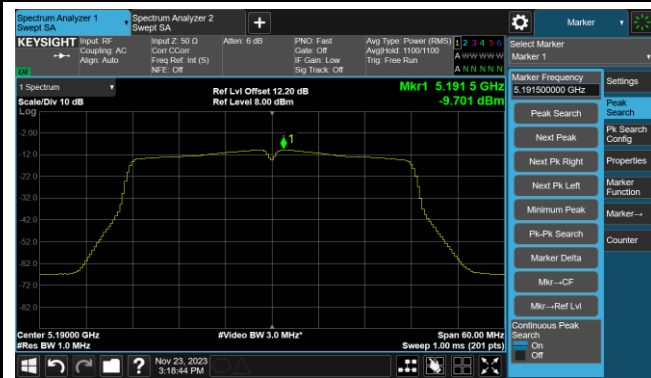

802.11ac-VHT40 Power Spectral Density- Ant 0

Channel 38 (5190MHz)