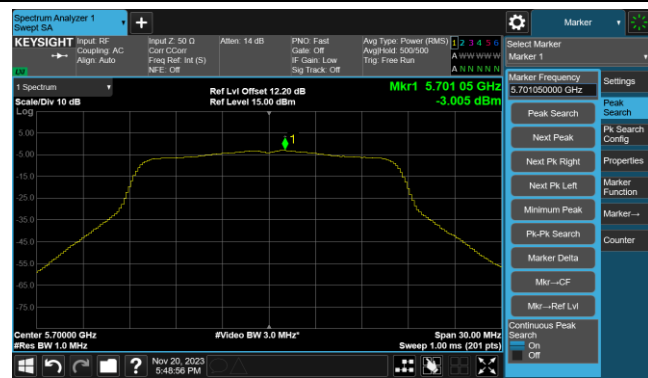

Channel 36 (5180MHz)

Channel 44 (5220MHz)

Channel 48 (5240MHz)

Channel 52 (5260MHz)

Channel 60 (5300MHz)

Channel 64 (5320MHz)

Channel 100 (5500MHz)

Channel 116 (5580MHz)

802.11a Power Spectral Density- Ant 1

Channel 140 (5700MHz)

Channel 144(5720MHz)

Channel 149 (5745MHz)

Channel 157 (5785MHz)

Channel 165 (5825MHz)

802.11ac-VHT20 Power Spectral Density- Ant 1

Channel 36 (5180MHz)