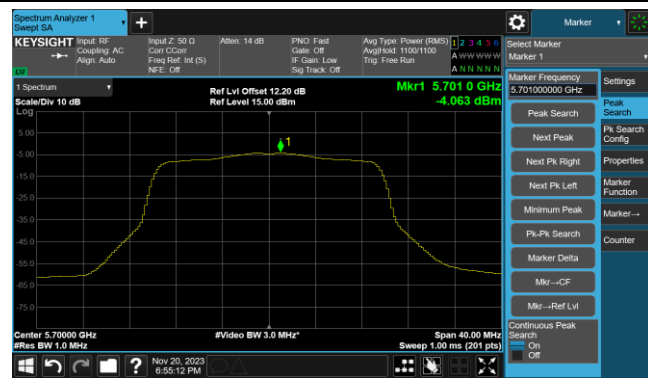

Channel 48 (5240MHz)

Channel 52 (5260MHz)

Channel 60 (5300MHz)

Channel 64 (5320MHz)

Channel 100 (5500MHz)

Channel 116 (5580MHz)

802.11ax-HE20 Power Spectral Density- Ant 0

Channel 140 (5700MHz)

Channel 144(5720MHz)

Channel 149 (5745MHz)

Channel 157 (5785MHz)

Channel 165 (5825MHz)

802.11ax-HE40 Power Spectral Density- Ant 0

Channel 38 (5190MHz)

Channel 46 (5230MHz)

Channel 54 (5270MHz)