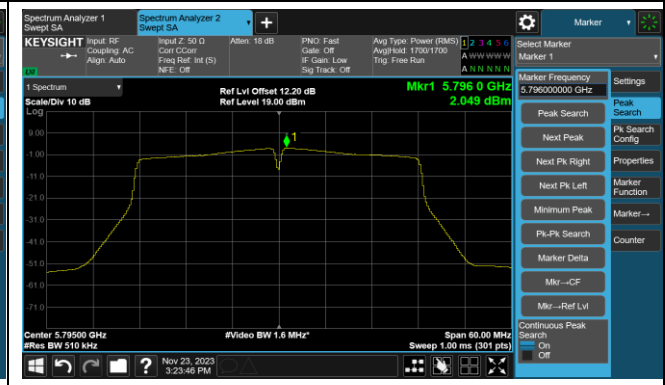

Channel 38 (5190MHz)

Channel 46 (5230MHz)

Channel 54 (5270MHz)

Channel 62 (5310MHz)

Channel 102 (5510MHz)

Channel 110 (5550MHz)

Channel 134 (5670MHz)

Channel 142 (5710MHz)

802.11ac-VHT40 Power Spectral Density- Ant 0

Channel 151 (5755MHz)

Channel 159 (5795MHz)

802.11ac-VHT80 Power Spectral Density- Ant 0

Channel 42 (5210MHz)

Channel 58 (5290MHz)

Channel 106 (5530MHz)

Channel 122 (5610MHz)