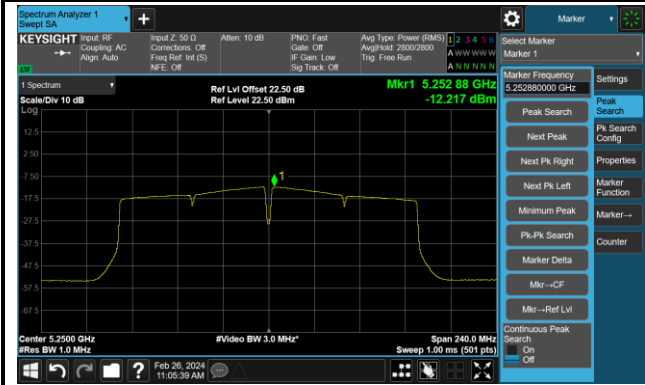

802.11ac-VHT40 Power Spectral Density- Ant 0

Channel 151 (5755MHz)

Channel 159 (5795MHz)

802.11ac-VHT80 Power Spectral Density- Ant 0

Channel 42 (5210MHz)

Channel 58 (5290MHz)

Channel 106 (5530MHz)

Channel 122 (5610MHz)

Channel 138 (5690MHz)

Channel 155 (5775MHz)

802.11ac-VHT160 Power Spectral Density- Ant 0

Channel 50 (5250MHz)

Channel 114 (5570MHz)

802.11ax-HE20 Power Spectral Density- Ant 0

Channel 36 (5180MHz)

Channel 44 (5220MHz)