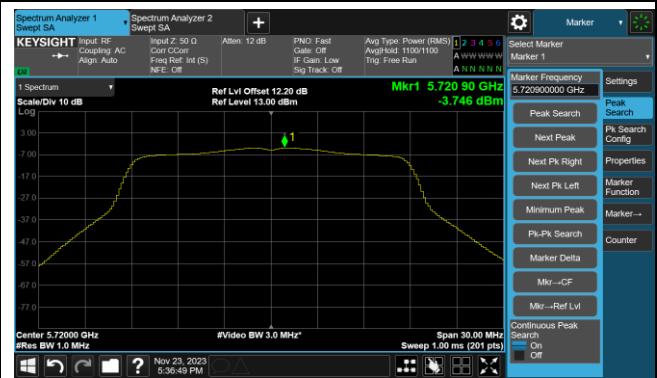

802.11a Power Spectral Density- Ant 1

Channel 140 (5700MHz)

Channel 144(5720MHz)

Channel 149 (5745MHz)

Channel 157 (5785MHz)

Channel 165 (5825MHz)

802.11ac-VHT20 Power Spectral Density- Ant 1

Channel 36 (5180MHz)

Channel 44 (5220MHz)

Channel 48 (5240MHz)

Channel 52 (5260MHz)

Channel 60 (5300MHz)

Channel 64 (5320MHz)

Channel 100 (5500MHz)

Channel 116 (5580MHz)

802.11ac-VHT20 Power Spectral Density- Ant 1

Channel 140 (5700MHz)

Channel 144(5720MHz)

Channel 149 (5745MHz)

Channel 157 (5785MHz)

Channel 165 (5825MHz)