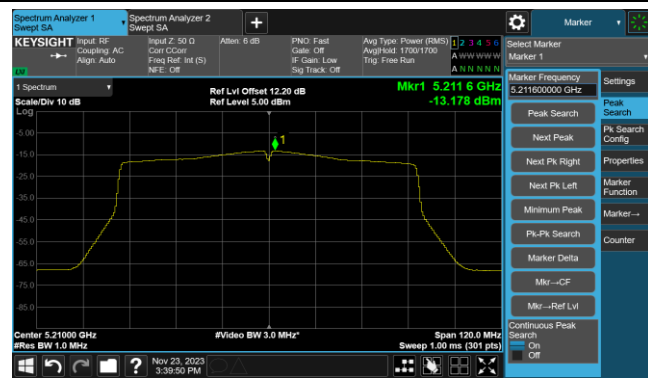

802.11ac-VHT40 Power Spectral Density- Ant 0

Channel 151 (5755MHz)

Channel 159 (5795MHz)

802.11ac-VHT80 Power Spectral Density- Ant 0

Channel 42 (5210MHz)

Channel 58 (5290MHz)

Channel 106 (5530MHz)

Channel 122 (5610MHz)

Channel 138 (5690MHz)

Channel 155 (5775MHz)

802.11ac-VHT160 Power Spectral Density- Ant 0

Channel 50 (5250MHz)

Channel 114 (5570MHz)

802.11ax-HE20 Power Spectral Density- Ant 0

Channel 36 (5180MHz)

Channel 44 (5220MHz)