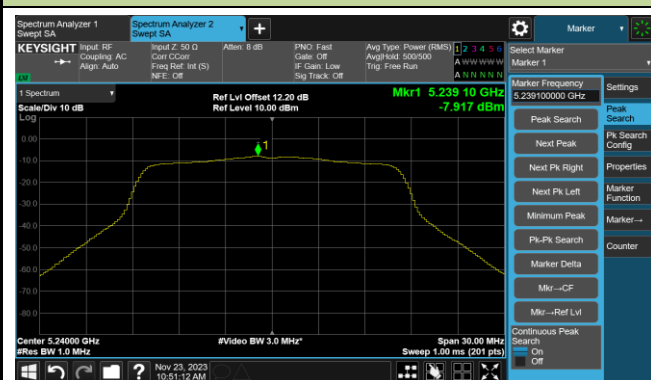

Channel 48 (5240MHz)