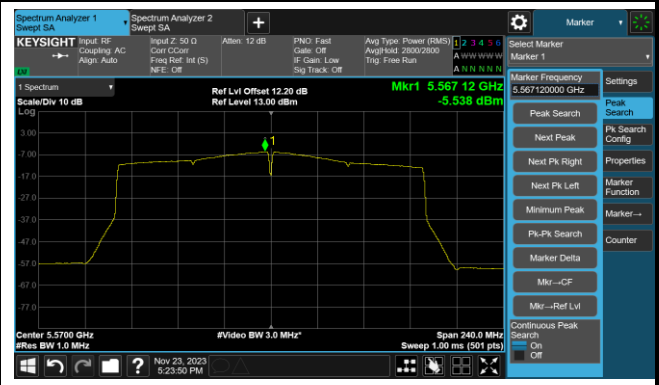

Channel 106 (5530MHz)

Channel 122 (5610MHz)

Channel 138 (5690MHz)

Channel 155 (5775MHz)

802.11ax-HE160 Power Spectral Density- Ant 0

Channel 50 (5250MHz)

Channel 114 (5570MHz)

802.11a Power Spectral Density- Ant 1