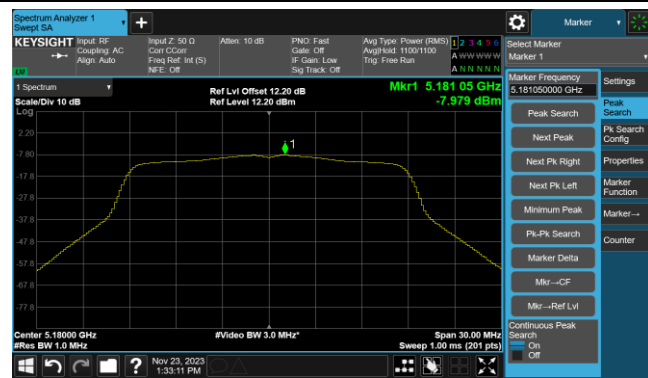

802.11ac-VHT20 Power Spectral Density- Ant 0

Channel 36 (5180MHz)

Channel 44 (5220MHz)

Channel 48 (5240MHz)

Channel 52 (5260MHz)

Channel 60 (5300MHz)

Channel 64 (5320MHz)

Channel 100 (5500MHz)

Channel 116 (5580MHz)

802.11ac-VHT20 Power Spectral Density- Ant 0

Channel 140 (5700MHz)

Channel 144(5720MHz)

Channel 149 (5745MHz)

Channel 157 (5785MHz)

Channel 165 (5825MHz)

802.11ac-VHT40 Power Spectral Density- Ant 0