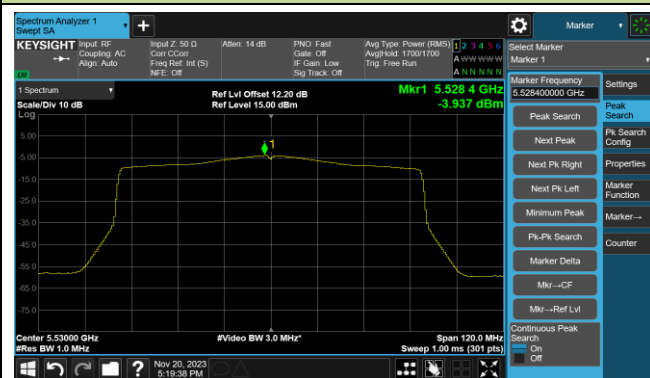

Channel 62 (5310MHz)

Channel 102 (5510MHz)

Channel 110 (5550MHz)

Channel 134 (5670MHz)

Channel 142 (5710MHz)

802.11ax-HE80 Power Spectral Density- Ant 0

Channel 42 (5210MHz)

Channel 58 (5290MHz)

Channel 106 (5530MHz)

Channel 122 (5610MHz)

Channel 138 (5690MHz)

Channel 155 (5775MHz)

802.11ax-HE160 Power Spectral Density- Ant 0

Channel 50 (5250MHz)

Channel 114 (5570MHz)

802.11a Power Spectral Density- Ant 1