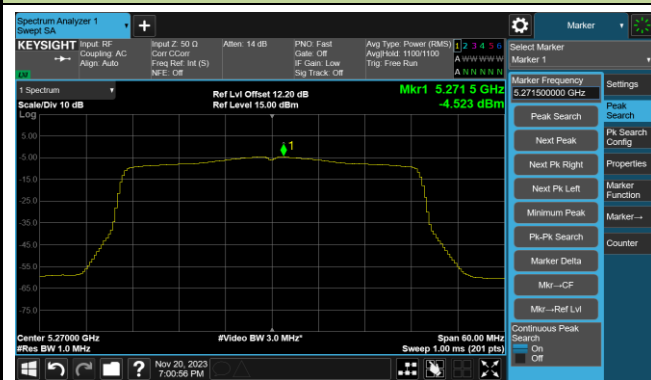

Channel 144(5720MHz)

Channel 149 (5745MHz)

Channel 157 (5785MHz)

Channel 165 (5825MHz)

802.11ax-HE40 Power Spectral Density- Ant 0

Channel 38 (5190MHz)

Channel 46 (5230MHz)

Channel 54 (5270MHz)

Channel 62 (5310MHz)

Channel 102 (5510MHz)

Channel 110 (5550MHz)

Channel 134 (5670MHz)

Channel 142 (5710MHz)

802.11ax-HE80 Power Spectral Density- Ant 0

Channel 42 (5210MHz)

Channel 58 (5290MHz)