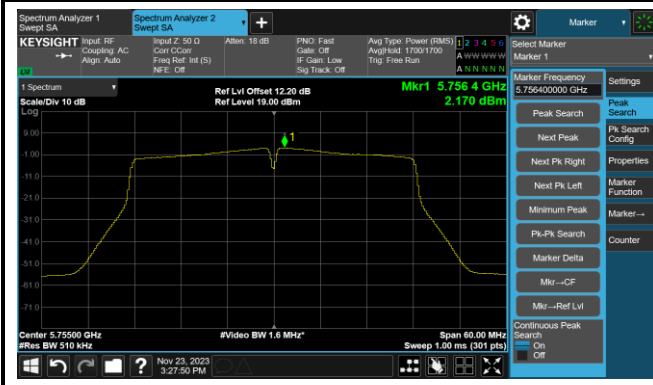

Channel 38 (5190MHz)

Channel 46 (5230MHz)

Channel 54 (5270MHz)

Channel 62 (5310MHz)

Channel 102 (5510MHz)

Channel 110 (5550MHz)

Channel 134 (5670MHz)

Channel 142 (5710MHz)

802.11ac-VHT40 Power Spectral Density- Ant 0

Channel 151 (5755MHz)

Channel 159 (5795MHz)

802.11ac-VHT80 Power Spectral Density- Ant 0

Channel 42 (5210MHz)

Channel 58 (5290MHz)

Channel 106 (5530MHz)

Channel 122 (5610MHz)