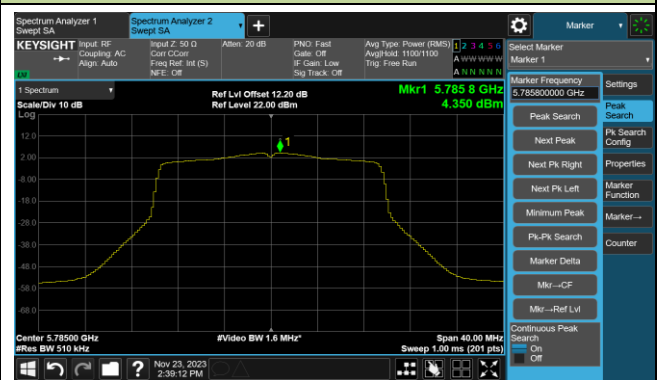

Channel 138 (5690MHz)

Channel 155 (5775MHz)

802.11ac-VHT160 Power Spectral Density- Ant 0

Channel 50 (5250MHz)

Channel 114 (5570MHz)

802.11ax-HE20 Power Spectral Density- Ant 0

Channel 36 (5180MHz)

Channel 44 (5220MHz)

Channel 48 (5240MHz)

Channel 52 (5260MHz)

Channel 60 (5300MHz)

Channel 64 (5320MHz)

Channel 100 (5500MHz)

Channel 116 (5580MHz)

802.11ax-HE20 Power Spectral Density- Ant 0

Channel 140 (5700MHz)

Channel 144(5720MHz)

Channel 149 (5745MHz)

Channel 157 (5785MHz)

Channel 165 (5825MHz)

802.11ax-HE40 Power Spectral Density- Ant 0

Channel 38 (5190MHz)

Channel 46 (5230MHz)

Channel 54 (5270MHz)