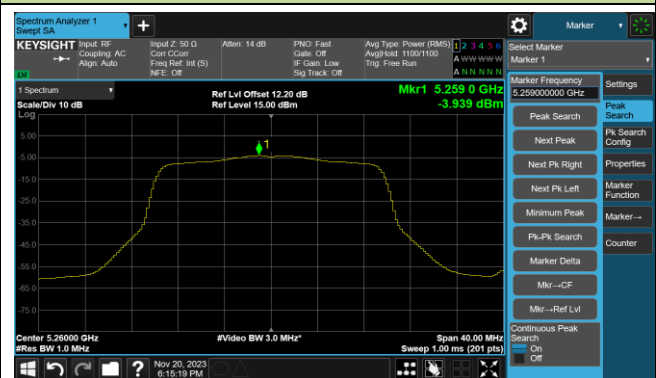

802.11ac-VHT40 Power Spectral Density- Ant 0

Channel 151 (5755MHz)

Channel 159 (5795MHz)

802.11ac-VHT80 Power Spectral Density- Ant 0

Channel 42 (5210MHz)

Channel 58 (5290MHz)

Channel 106 (5530MHz)

Channel 122 (5610MHz)

Channel 138 (5690MHz)

Channel 155 (5775MHz)

802.11ac-VHT160 Power Spectral Density- Ant 0

Channel 50 (5250MHz)

Channel 114 (5570MHz)

802.11ax-HE20 Power Spectral Density- Ant 0

Channel 36 (5180MHz)

Channel 44 (5220MHz)

Channel 48 (5240MHz)

Channel 52 (5260MHz)

Channel 60 (5300MHz)

Channel 64 (5320MHz)

Channel 100 (5500MHz)

Channel 116 (5580MHz)

802.11ax-HE20 Power Spectral Density- Ant 0

Channel 140 (5700MHz)