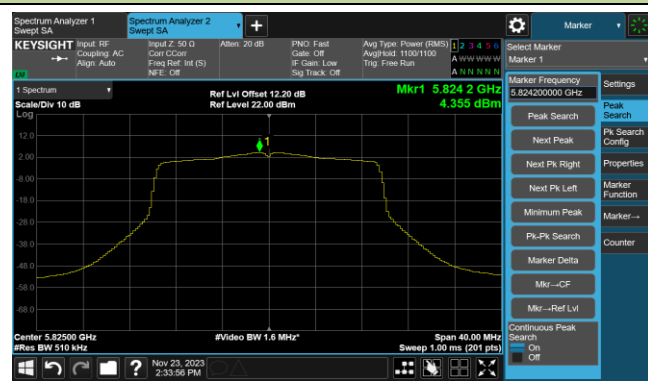

Channel 144(5720MHz)

Channel 149 (5745MHz)

Channel 157 (5785MHz)

Channel 165 (5825MHz)

802.11ax-HE40 Power Spectral Density- Ant 0

Channel 38 (5190MHz)

Channel 46 (5230MHz)

Channel 54 (5270MHz)

Channel 62 (5310MHz)

Channel 102 (5510MHz)

Channel 110 (5550MHz)

Channel 134 (5670MHz)

Channel 142 (5710MHz)

802.11ax-HE80 Power Spectral Density- Ant 0

Channel 42 (5210MHz)

Channel 58 (5290MHz)