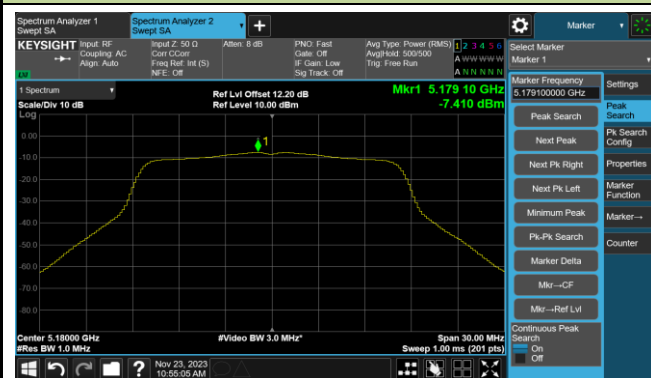

802.11a Power Spectral Density- Ant 1

Channel 36 (5180MHz)