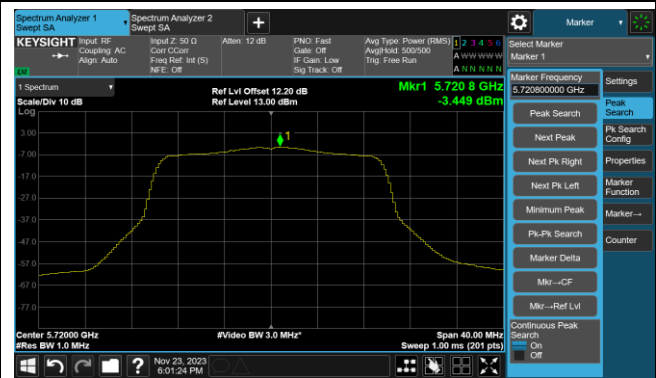

Channel 106 (5530MHz)

Channel 122 (5610MHz)

Channel 138 (5690MHz)

Channel 155 (5775MHz)

802.11ax-HE160 Power Spectral Density- Ant 0

Channel 50 (5250MHz)

Channel 114 (5570MHz)

802.11a Power Spectral Density- Ant 1

Channel 36 (5180MHz)

Channel 44 (5220MHz)

Channel 48 (5240MHz)

Channel 52 (5260MHz)

Channel 60 (5300MHz)

Channel 64 (5320MHz)

Channel 100 (5500MHz)

Channel 116 (5580MHz)

802.11a Power Spectral Density- Ant 1

Channel 140 (5700MHz)

Channel 144(5720MHz)

Channel 149 (5745MHz)

Channel 157 (5785MHz)

Channel 165 (5825MHz)

802.11ac-VHT20 Power Spectral Density- Ant 1

Channel 36 (5180MHz)