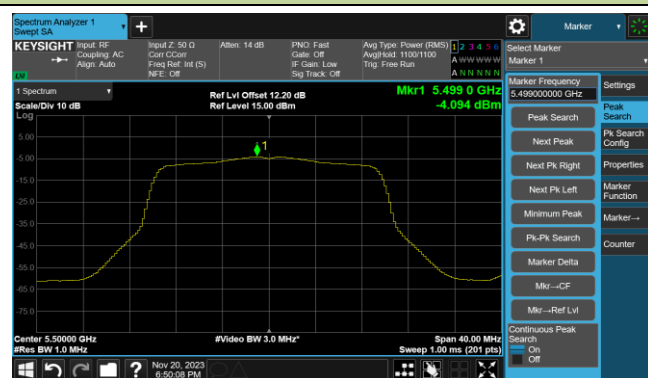

Channel 48 (5240MHz)

Channel 52 (5260MHz)

Channel 60 (5300MHz)

Channel 64 (5320MHz)

Channel 100 (5500MHz)

Channel 116 (5580MHz)

802.11ax-HE20 Power Spectral Density- Ant 0

Channel 140 (5700MHz)

Channel 144(5720MHz)

Channel 149 (5745MHz)

Channel 157 (5785MHz)

Channel 165 (5825MHz)

802.11ax-HE40 Power Spectral Density- Ant 0

Channel 38 (5190MHz)

Channel 46 (5230MHz)

Channel 54 (5270MHz)