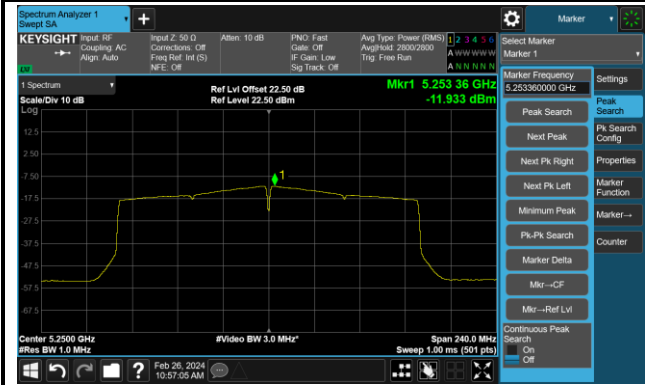

Channel 106 (5530MHz)

Channel 122 (5610MHz)

Channel 138 (5690MHz)

Channel 155 (5775MHz)

802.11ax-HE160 Power Spectral Density- Ant 0

Channel 50 (5250MHz)

Channel 114 (5570MHz)

802.11a Power Spectral Density- Ant 1