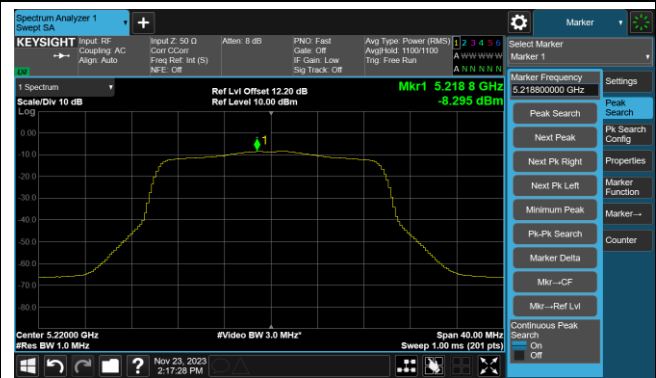

802.11ac-VHT40 Power Spectral Density- Ant 0

Channel 151 (5755MHz)

Channel 159 (5795MHz)

802.11ac-VHT80 Power Spectral Density- Ant 0

Channel 42 (5210MHz)

Channel 58 (5290MHz)

Channel 106 (5530MHz)

Channel 122 (5610MHz)

Channel 138 (5690MHz)

Channel 155 (5775MHz)

802.11ac-VHT160 Power Spectral Density- Ant 0

Channel 50 (5250MHz)

Channel 114 (5570MHz)

802.11ax-HE20 Power Spectral Density- Ant 0

Channel 36 (5180MHz)

Channel 44 (5220MHz)

Channel 48 (5240MHz)

Channel 52 (5260MHz)

Channel 60 (5300MHz)

Channel 64 (5320MHz)

Channel 100 (5500MHz)

Channel 116 (5580MHz)

802.11ax-HE20 Power Spectral Density- Ant 0

Channel 140 (5700MHz)