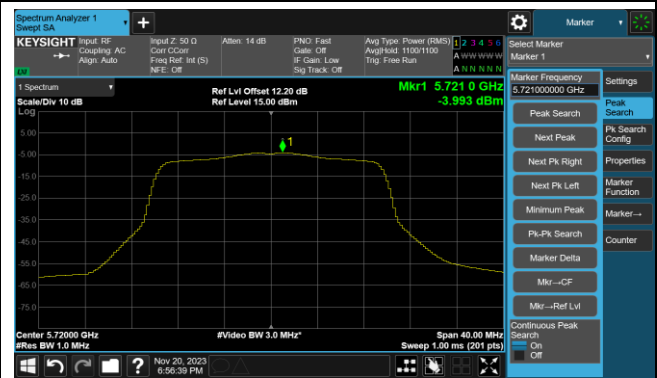

Channel 48 (5240MHz)

Channel 52 (5260MHz)

Channel 60 (5300MHz)

Channel 64 (5320MHz)

Channel 100 (5500MHz)

Channel 116 (5580MHz)

802.11ax-HE20 Power Spectral Density- Ant 0

Channel 140 (5700MHz)

Channel 144(5720MHz)

Channel 149 (5745MHz)

Channel 157 (5785MHz)

Channel 165 (5825MHz)

802.11ax-HE40 Power Spectral Density- Ant 0

Channel 38 (5190MHz)

Channel 46 (5230MHz)

Channel 54 (5270MHz)