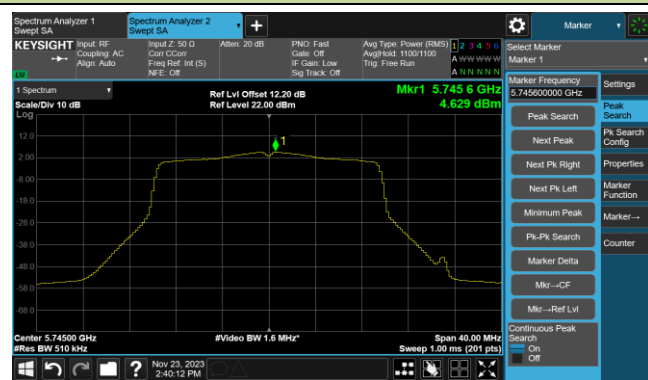

Channel 48 (5240MHz)

Channel 52 (5260MHz)

Channel 60 (5300MHz)

Channel 64 (5320MHz)

Channel 100 (5500MHz)

Channel 116 (5580MHz)

802.11ax-HE20 Power Spectral Density- Ant 0

Channel 140 (5700MHz)

Channel 144(5720MHz)

Channel 149 (5745MHz)

Channel 157 (5785MHz)

Channel 165 (5825MHz)

802.11ax-HE40 Power Spectral Density- Ant 0

Channel 38 (5190MHz)

Channel 46 (5230MHz)

Channel 54 (5270MHz)