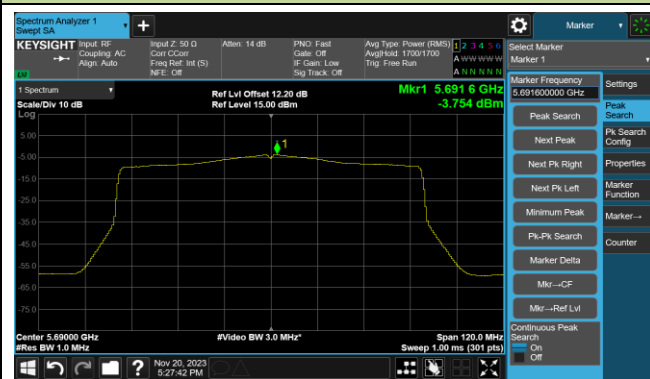

Channel 62 (5310MHz)

Channel 102 (5510MHz)

Channel 110 (5550MHz)

Channel 134 (5670MHz)

Channel 142 (5710MHz)

802.11ax-HE80 Power Spectral Density- Ant 0

Channel 42 (5210MHz)

Channel 58 (5290MHz)

Channel 106 (5530MHz)

Channel 122 (5610MHz)

Channel 138 (5690MHz)

Channel 155 (5775MHz)

802.11ax-HE160 Power Spectral Density- Ant 0

Channel 50 (5250MHz)

Channel 114 (5570MHz)

802.11a Power Spectral Density- Ant 1