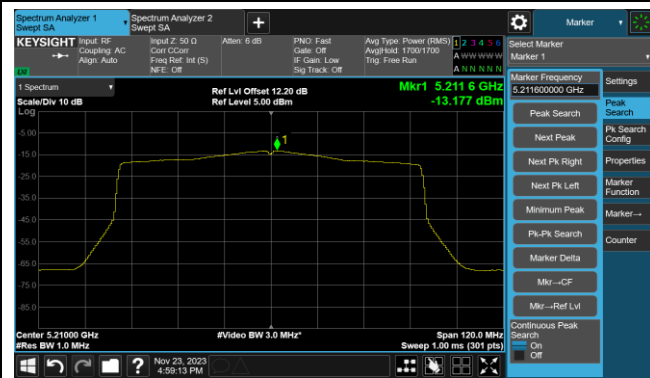

Channel 62 (5310MHz)

Channel 102 (5510MHz)

Channel 110 (5550MHz)

Channel 134 (5670MHz)

Channel 142 (5710MHz)

802.11ax-HE80 Power Spectral Density- Ant 0

Channel 42 (5210MHz)

Channel 58 (5290MHz)

Channel 106 (5530MHz)

Channel 122 (5610MHz)

Channel 138 (5690MHz)

Channel 155 (5775MHz)

802.11ax-HE160 Power Spectral Density- Ant 0

Channel 50 (5250MHz)

Channel 114 (5570MHz)

802.11a Power Spectral Density- Ant 1