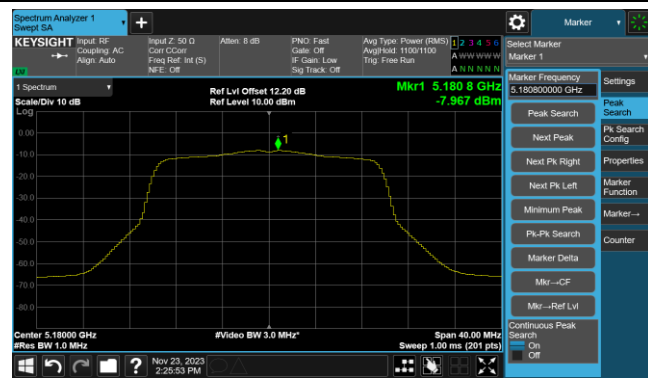

Channel 138 (5690MHz)

Channel 155 (5775MHz)

802.11ac-VHT160 Power Spectral Density- Ant 0

Channel 50 (5250MHz)

Channel 114 (5570MHz)

802.11ax-HE20 Power Spectral Density- Ant 0

Channel 36 (5180MHz)

Channel 44 (5220MHz)