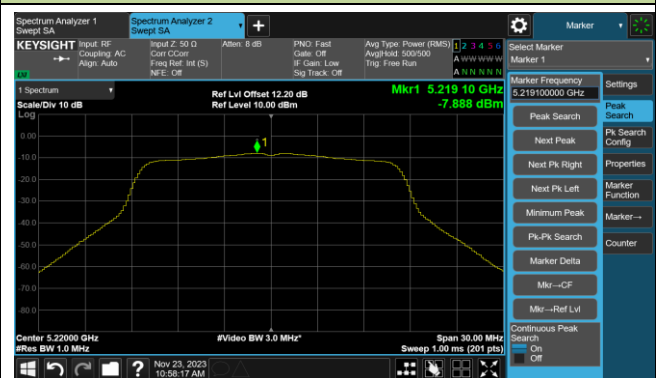

Channel 44 (5220MHz)