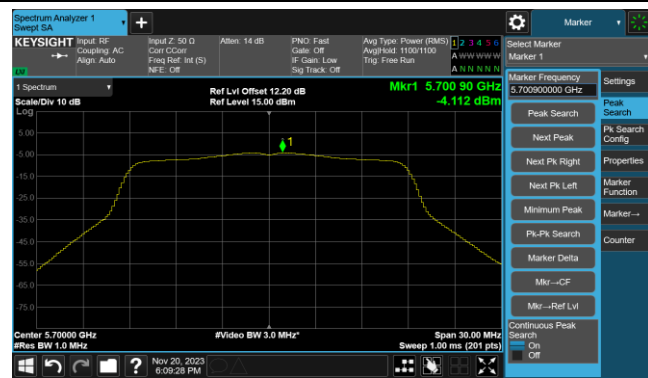

802.11ac-VHT20 Power Spectral Density- Ant 0

Channel 36 (5180MHz)

Channel 44 (5220MHz)

Channel 48 (5240MHz)

Channel 52 (5260MHz)

Channel 60 (5300MHz)

Channel 64 (5320MHz)

Channel 100 (5500MHz)

Channel 116 (5580MHz)

802.11ac-VHT20 Power Spectral Density- Ant 0

Channel 140 (5700MHz)

Channel 144(5720MHz)

Channel 149 (5745MHz)

Channel 157 (5785MHz)

Channel 165 (5825MHz)

802.11ac-VHT40 Power Spectral Density- Ant 0