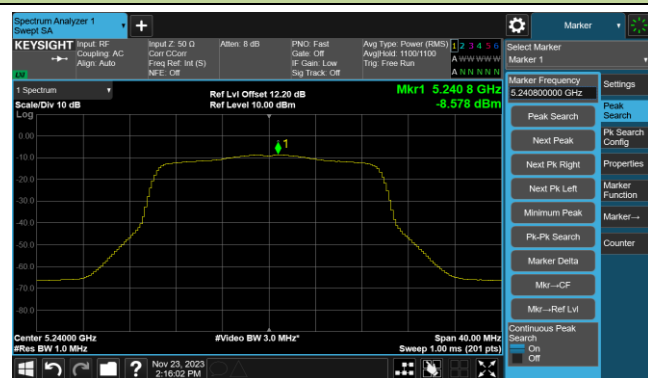

Channel 138 (5690MHz)

Channel 155 (5775MHz)

802.11ac-VHT160 Power Spectral Density- Ant 0

Channel 50 (5250MHz)

Channel 114 (5570MHz)

802.11ax-HE20 Power Spectral Density- Ant 0

Channel 36 (5180MHz)

Channel 44 (5220MHz)

Channel 48 (5240MHz)

Channel 52 (5260MHz)

Channel 60 (5300MHz)

Channel 64 (5320MHz)

Channel 100 (5500MHz)

Channel 116 (5580MHz)

802.11ax-HE20 Power Spectral Density- Ant 0

Channel 140 (5700MHz)