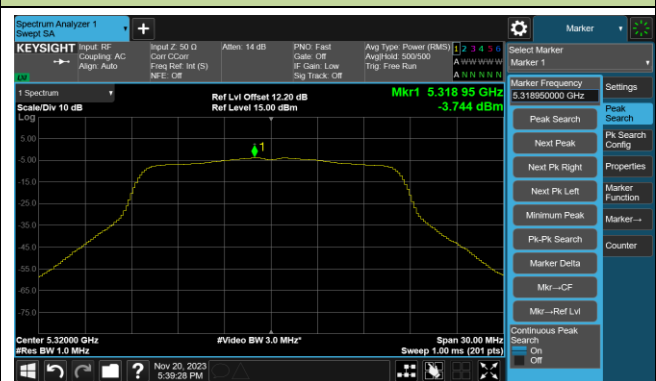

Channel 36 (5180MHz)

Channel 44 (5220MHz)

Channel 48 (5240MHz)

Channel 52 (5260MHz)

Channel 60 (5300MHz)

Channel 64 (5320MHz)

Channel 100 (5500MHz)

Channel 116 (5580MHz)

802.11a Power Spectral Density- Ant 1

Channel 140 (5700MHz)

Channel 144(5720MHz)

Channel 149 (5745MHz)

Channel 157 (5785MHz)

Channel 165 (5825MHz)

802.11ac-VHT20 Power Spectral Density- Ant 1

Channel 36 (5180MHz)