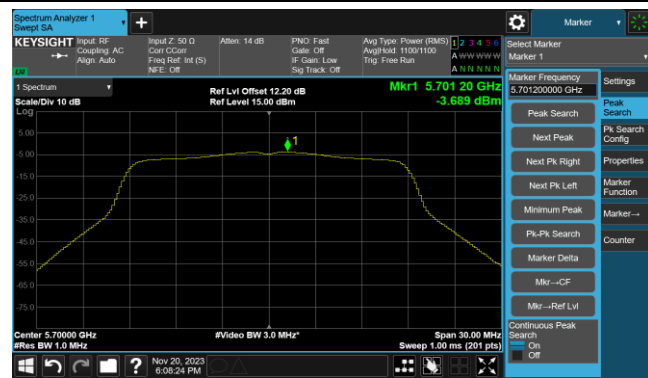

802.11a Power Spectral Density- Ant 1

Channel 140 (5700MHz)

Channel 144(5720MHz)

Channel 149 (5745MHz)

Channel 157 (5785MHz)

Channel 165 (5825MHz)

802.11ac-VHT20 Power Spectral Density- Ant 1

Channel 36 (5180MHz)

Channel 44 (5220MHz)

Channel 48 (5240MHz)

Channel 52 (5260MHz)

Channel 60 (5300MHz)

Channel 64 (5320MHz)

Channel 100 (5500MHz)

Channel 116 (5580MHz)

802.11ac-VHT20 Power Spectral Density- Ant 1

Channel 140 (5700MHz)

Channel 144(5720MHz)

Channel 149 (5745MHz)

Channel 157 (5785MHz)

Channel 165 (5825MHz)