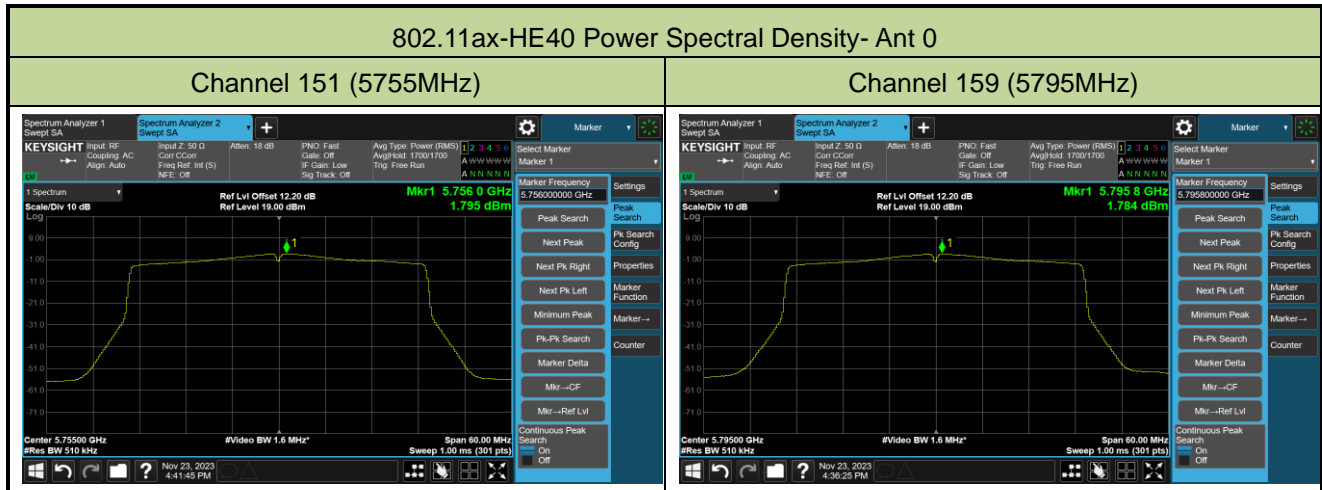

Channel 62 (5310MHz)

Channel 102 (5510MHz)

Channel 110 (5550MHz)

Channel 134 (5670MHz)

Channel 142 (5710MHz)

802.11ax-HE80 Power Spectral Density- Ant 0

Channel 42 (5210MHz)

Channel 58 (5290MHz)

Channel 106 (5530MHz)

Channel 122 (5610MHz)

Channel 138 (5690MHz)

Channel 155 (5775MHz)

802.11ax-HE160 Power Spectral Density- Ant 0

Channel 50 (5250MHz)

Channel 114 (5570MHz)

802.11a Power Spectral Density- Ant 1