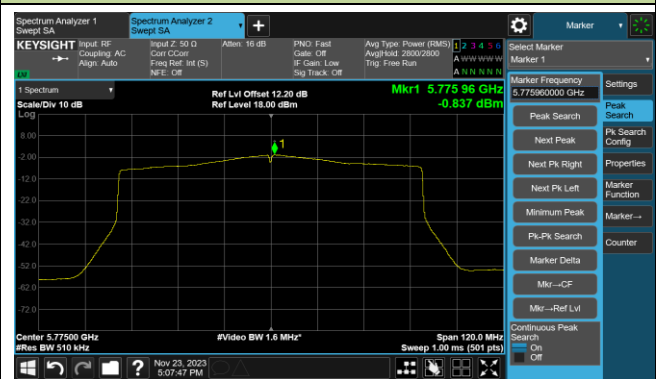

Channel 62 (5310MHz)

Channel 102 (5510MHz)

Channel 110 (5550MHz)

Channel 134 (5670MHz)

Channel 142 (5710MHz)

802.11ax-HE80 Power Spectral Density- Ant 0

Channel 42 (5210MHz)

Channel 58 (5290MHz)

Channel 106 (5530MHz)

Channel 122 (5610MHz)

Channel 138 (5690MHz)

Channel 155 (5775MHz)

802.11ax-HE160 Power Spectral Density- Ant 0

Channel 50 (5250MHz)

Channel 114 (5570MHz)

802.11a Power Spectral Density- Ant 1