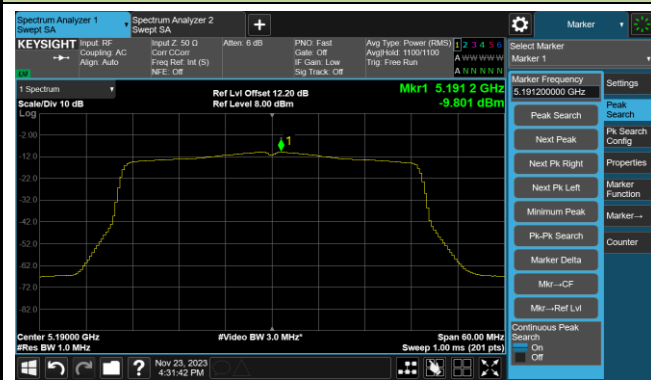

Channel 144(5720MHz)

Channel 149 (5745MHz)

Channel 157 (5785MHz)

Channel 165 (5825MHz)

802.11ax-HE40 Power Spectral Density- Ant 0

Channel 38 (5190MHz)

Channel 46 (5230MHz)

Channel 54 (5270MHz)

Channel 62 (5310MHz)

Channel 102 (5510MHz)

Channel 110 (5550MHz)

Channel 134 (5670MHz)

Channel 142 (5710MHz)

802.11ax-HE80 Power Spectral Density- Ant 0

Channel 42 (5210MHz)

Channel 58 (5290MHz)