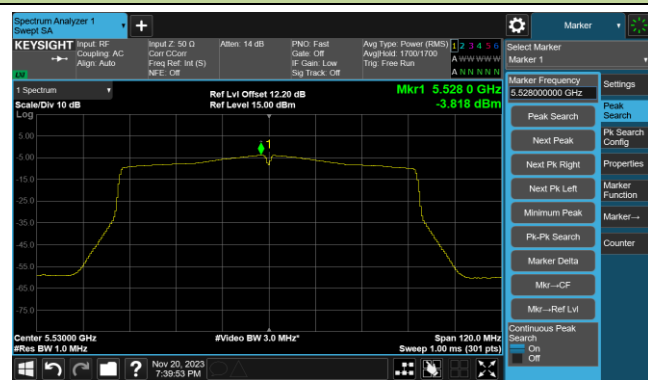

802.11ac-VHT40 Power Spectral Density- Ant 0

Channel 151 (5755MHz)

Channel 159 (5795MHz)

802.11ac-VHT80 Power Spectral Density- Ant 0

Channel 42 (5210MHz)

Channel 58 (5290MHz)

Channel 106 (5530MHz)

Channel 122 (5610MHz)

Channel 138 (5690MHz)

Channel 155 (5775MHz)

802.11ac-VHT160 Power Spectral Density- Ant 0

Channel 50 (5250MHz)

Channel 114 (5570MHz)

802.11ax-HE20 Power Spectral Density- Ant 0

Channel 36 (5180MHz)

Channel 44 (5220MHz)