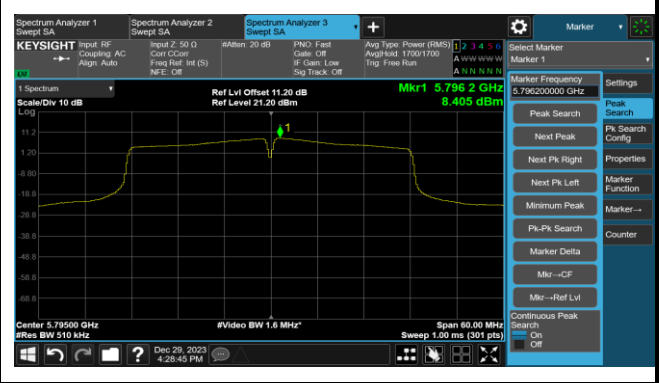

Channel 134 (5670MHz)

Channel 142(5710MHz)

802.11ac-VHT40 Power Spectral Density- Ant 1

Channel 151 (5755MHz)

Channel 159 (5795MHz)

802.11ac-VHT80 Power Spectral Density- Ant 1

Channel 42 (5210MHz)

Channel 58 (5290MHz)

Channel 106 (5530MHz)

Channel 122 (5610MHz)

Channel 138 (5690MHz)

Channel 155 (5775MHz)

802.11ac-VHT160 Power Spectral Density- Ant 1

Channel 50 (5250MHz)

Channel 114 (5570MHz)

802.11ax-HE20 Power Spectral Density- Ant 1