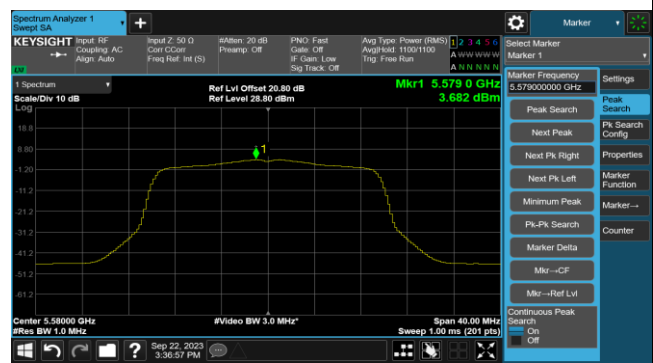

Channel 36 (5180MHz)

Channel 44 (5220MHz)

Channel 48 (5240MHz)

Channel 52 (5260MHz)

Channel 60 (5300MHz)

Channel 64 (5320MHz)

Channel 100 (5500MHz)

Channel 116 (5580MHz)

802.11ax-HE20 Power Spectral Density- Ant 1

Channel 140 (5700MHz)

Channel 144(5720MHz)

Channel 149 (5745MHz)

Channel 157 (5785MHz)

Channel 165 (5825MHz)

802.11ax-HE40 Power Spectral Density- Ant 1

Channel 38 (5190MHz)