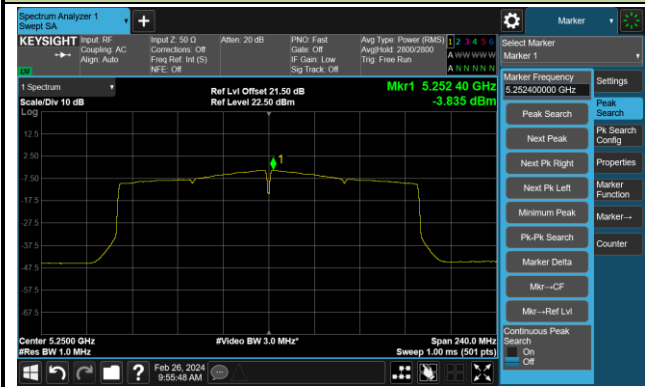

Channel 142(5710MHz)

802.11ax-HE80 Power Spectral Density- Ant 0

Channel 42 (5210MHz)

Channel 58 (5290MHz)

Channel 106 (5530MHz)

Channel 122 (5610MHz)

Channel 138 (5690MHz)

Channel 155 (5775MHz)

802.11ax-HE160 Power Spectral Density- Ant 0

Channel 50 (5250MHz)

Channel 114 (5570MHz)

802.11a Power Spectral Density- Ant 1

Channel 36 (5180MHz)

Channel 44 (5220MHz)

Channel 48 (5240MHz)

Channel 52 (5260MHz)