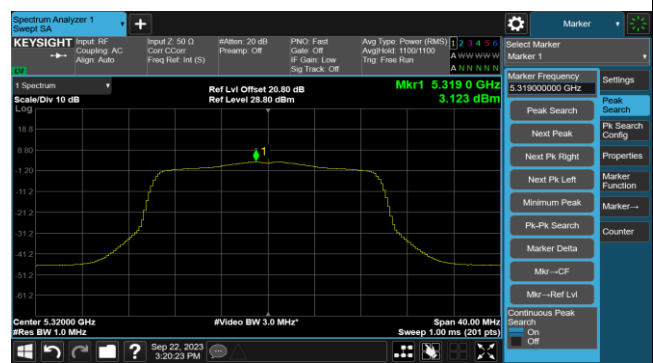

Channel 106 (5530MHz)

Channel 122 (5610MHz)

Channel 138 (5690MHz)

Channel 155 (5775MHz)

802.11ac-VHT160 Power Spectral Density- Ant 1

Channel 50 (5250MHz)

Channel 114 (5570MHz)

802.11ax-HE20 Power Spectral Density- Ant 1

Channel 36 (5180MHz)

Channel 44 (5220MHz)

Channel 48 (5240MHz)

Channel 52 (5260MHz)

Channel 60 (5300MHz)

Channel 64 (5320MHz)

Channel 100 (5500MHz)

Channel 116 (5580MHz)

802.11ax-HE20 Power Spectral Density- Ant 1

Channel 140 (5700MHz)

Channel 144(5720MHz)

Channel 149 (5745MHz)

Channel 157 (5785MHz)

Channel 165 (5825MHz)

802.11ax-HE40 Power Spectral Density- Ant 1

Channel 38 (5190MHz)