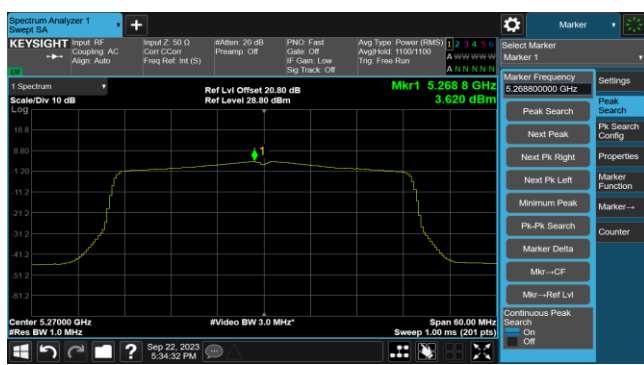

Channel 165 (5825MHz)

802.11ac-VHT40 Power Spectral Density- Ant 1

Channel 38 (5190MHz)

Channel 46 (5230MHz)

Channel 54 (5270MHz)

Channel 62 (5310MHz)

Channel 102 (5510MHz)

Channel 110 (5550MHz)

Channel 134 (5670MHz)

Channel 142(5710MHz)

802.11ac-VHT40 Power Spectral Density- Ant 1

Channel 151 (5755MHz)

Channel 159 (5795MHz)

802.11ac-VHT80 Power Spectral Density- Ant 1

Channel 42 (5210MHz)

Channel 58 (5290MHz)