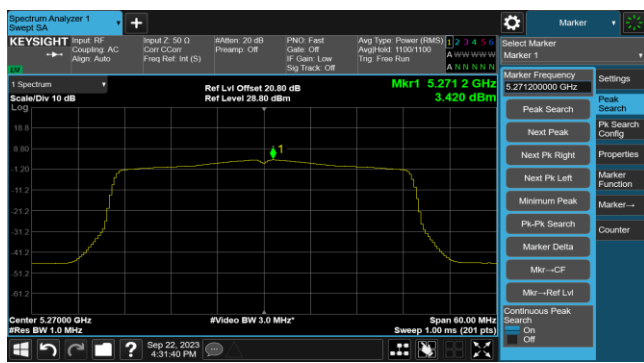

802.11ax-HE40 Power Spectral Density- Ant 0

Channel 38 (5190MHz)

Channel 46 (5230MHz)

Channel 54 (5270MHz)

Channel 62 (5310MHz)

Channel 102 (5510MHz)

Channel 110 (5550MHz)

Channel 134 (5670MHz)

Channel 142(5710MHz)

802.11ax-HE80 Power Spectral Density- Ant 0

Channel 42 (5210MHz)

Channel 58 (5290MHz)

Channel 106 (5530MHz)

Channel 122 (5610MHz)

Channel 138 (5690MHz)

Channel 155 (5775MHz)