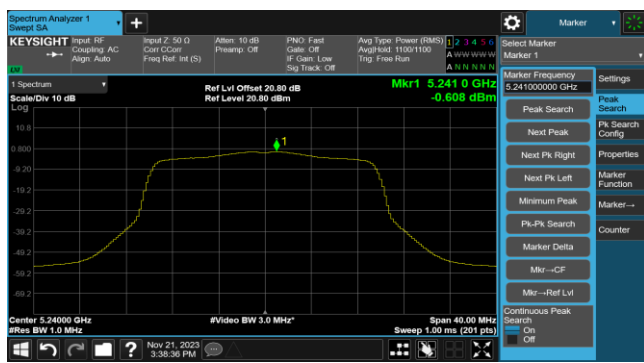

Channel 48 (5240MHz)