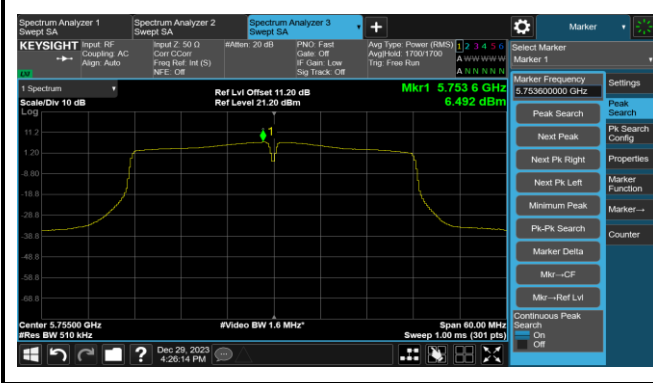

Channel 134 (5670MHz)

Channel 142(5710MHz)

802.11ac-VHT40 Power Spectral Density- Ant 1

Channel 151 (5755MHz)

Channel 159 (5795MHz)

802.11ac-VHT80 Power Spectral Density- Ant 1

Channel 42 (5210MHz)

Channel 58 (5290MHz)