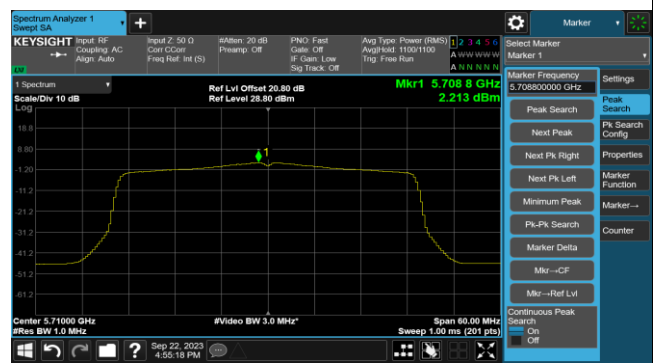

802.11ax-HE40 Power Spectral Density- Ant 0

Channel 38 (5190MHz)

Channel 46 (5230MHz)

Channel 54 (5270MHz)

Channel 62 (5310MHz)

Channel 102 (5510MHz)

Channel 110 (5550MHz)

Channel 134 (5670MHz)

Channel 142(5710MHz)

802.11ax-HE80 Power Spectral Density- Ant 0

Channel 42 (5210MHz)

Channel 58 (5290MHz)

Channel 106 (5530MHz)

Channel 122 (5610MHz)

Channel 138 (5690MHz)

Channel 155 (5775MHz)