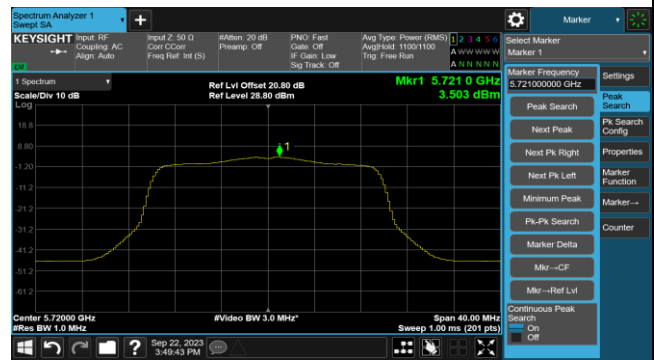

Channel 36 (5180MHz)

Channel 44 (5220MHz)

Channel 48 (5240MHz)

Channel 52 (5260MHz)

Channel 60 (5300MHz)

Channel 64 (5320MHz)

Channel 100 (5500MHz)

Channel 116 (5580MHz)

802.11ax-HE20 Power Spectral Density- Ant 1

Channel 140 (5700MHz)

Channel 144(5720MHz)

Channel 149 (5745MHz)

Channel 157 (5785MHz)

Channel 165 (5825MHz)

802.11ax-HE40 Power Spectral Density- Ant 1

Channel 38 (5190MHz)