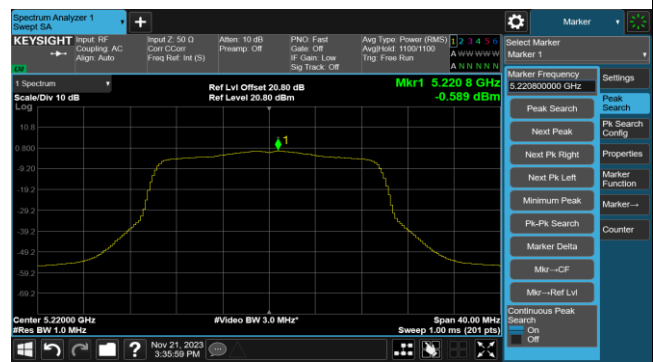

Channel 44 (5220MHz)