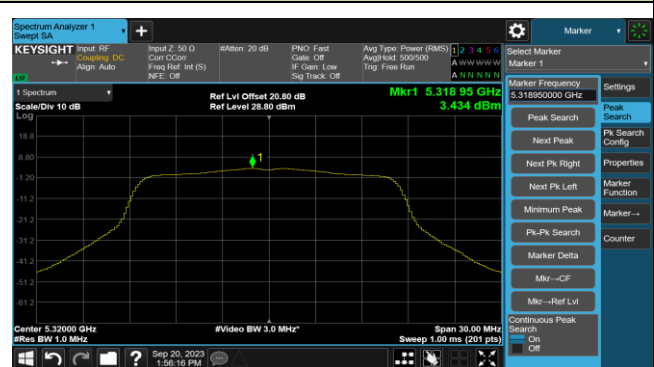

802.11ax-HE160 Power Spectral Density- Ant 0

Channel 50 (5250MHz)

Channel 114 (5570MHz)

802.11a Power Spectral Density- Ant 1

Channel 36 (5180MHz)

Channel 44 (5220MHz)

Channel 48 (5240MHz)

Channel 52 (5260MHz)

Channel 60 (5300MHz)

Channel 64 (5320MHz)

Channel 100 (5500MHz)

Channel 116 (5580MHz)

802.11a Power Spectral Density- Ant 1

Channel 140 (5700MHz)

Channel 144(5720MHz)

Channel 149 (5745MHz)