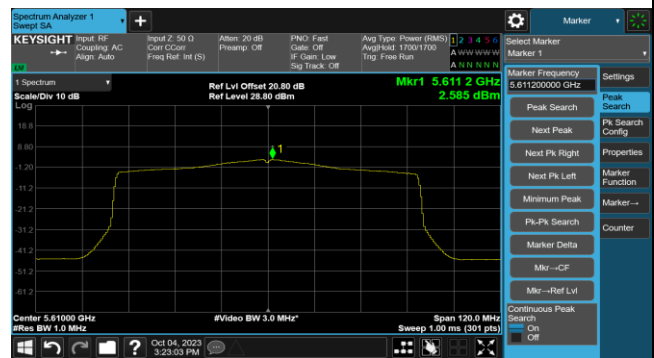

Channel 142(5710MHz)

802.11ax-HE80 Power Spectral Density- Ant 0

Channel 42 (5210MHz)

Channel 58 (5290MHz)

Channel 106 (5530MHz)

Channel 122 (5610MHz)

Channel 138 (5690MHz)

Channel 155 (5775MHz)

802.11ax-HE160 Power Spectral Density- Ant 0

Channel 50 (5250MHz)

Channel 114 (5570MHz)

802.11a Power Spectral Density- Ant 1

Channel 36 (5180MHz)

Channel 44 (5220MHz)

Channel 48 (5240MHz)

Channel 52 (5260MHz)