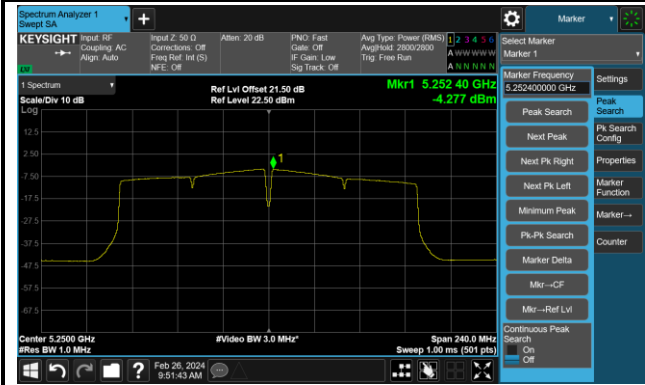

Channel 106 (5530MHz)

Channel 122 (5610MHz)

Channel 138 (5690MHz)

Channel 155 (5775MHz)

802.11ac-VHT160 Power Spectral Density- Ant 1

Channel 50 (5250MHz)

Channel 114 (5570MHz)

802.11ax-HE20 Power Spectral Density- Ant 1