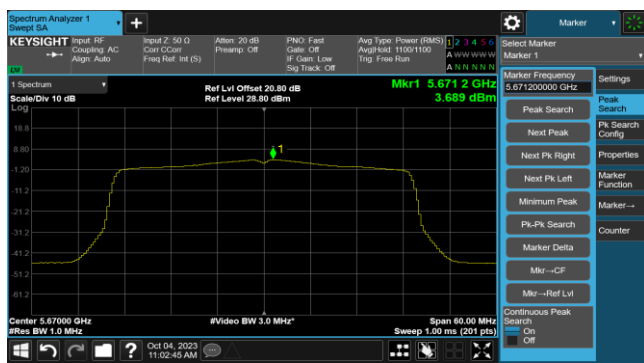

802.11ax-HE20 Power Spectral Density- Ant 1

Channel 140 (5700MHz)

Channel 144(5720MHz)

Channel 149 (5745MHz)

Channel 157 (5785MHz)

Channel 165 (5825MHz)

802.11ax-HE40 Power Spectral Density- Ant 1

Channel 38 (5190MHz)

Channel 46 (5230MHz)

Channel 54 (5270MHz)

Channel 62 (5310MHz)

Channel 102 (5510MHz)

Channel 110 (5550MHz)

Channel 134 (5670MHz)

Channel 142(5710MHz)

802.11ax-HE40 Power Spectral Density- Ant 1

Channel 151 (5755MHz)

Channel 159 (5795MHz)