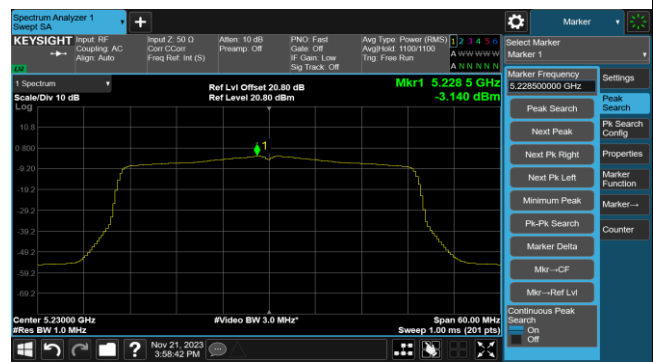

802.11ax-HE20 Power Spectral Density- Ant 1

Channel 140 (5700MHz)

Channel 144(5720MHz)

Channel 149 (5745MHz)

Channel 157 (5785MHz)

Channel 165 (5825MHz)

802.11ax-HE40 Power Spectral Density- Ant 1

Channel 38 (5190MHz)

Channel 46 (5230MHz)

Channel 54 (5270MHz)

Channel 62 (5310MHz)

Channel 102 (5510MHz)

Channel 110 (5550MHz)

Channel 134 (5670MHz)

Channel 142(5710MHz)

802.11ax-HE40 Power Spectral Density- Ant 1