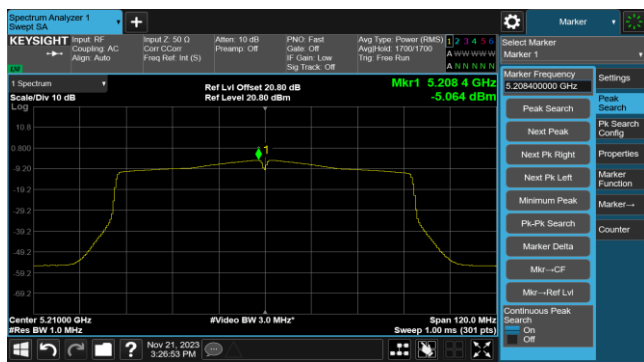

Channel 134 (5670MHz)

Channel 142(5710MHz)

802.11ac-VHT40 Power Spectral Density- Ant 1

Channel 151 (5755MHz)

Channel 159 (5795MHz)

802.11ac-VHT80 Power Spectral Density- Ant 1

Channel 42 (5210MHz)

Channel 58 (5290MHz)

Channel 106 (5530MHz)

Channel 122 (5610MHz)

Channel 138 (5690MHz)

Channel 155 (5775MHz)

802.11ac-VHT160 Power Spectral Density- Ant 1

Channel 50 (5250MHz)

Channel 114 (5570MHz)

802.11ax-HE20 Power Spectral Density- Ant 1