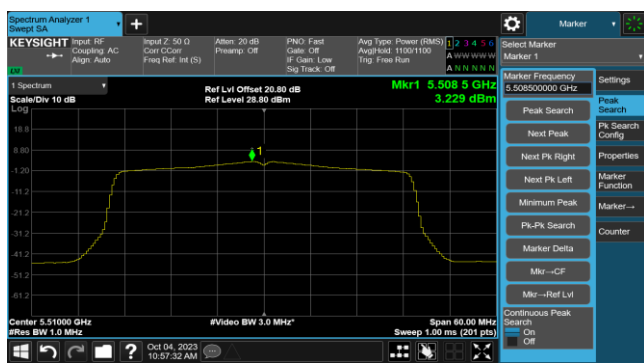

802.11ax-HE40 Power Spectral Density- Ant 0

Channel 38 (5190MHz)

Channel 46 (5230MHz)

Channel 54 (5270MHz)

Channel 62 (5310MHz)

Channel 102 (5510MHz)

Channel 110 (5550MHz)

Channel 134 (5670MHz)

Channel 142(5710MHz)

802.11ax-HE80 Power Spectral Density- Ant 0

Channel 42 (5210MHz)

Channel 58 (5290MHz)

Channel 106 (5530MHz)

Channel 122 (5610MHz)

Channel 138 (5690MHz)

Channel 155 (5775MHz)