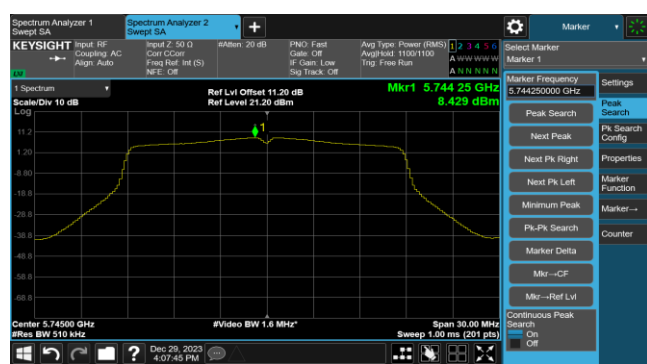

Channel 64 (5320MHz)

Channel 100 (5500MHz)

Channel 116 (5580MHz)

802.11ac-VHT20 Power Spectral Density- Ant 1

Channel 140 (5700MHz)

Channel 144(5720MHz)

Channel 149 (5745MHz)

Channel 157 (5785MHz)

Channel 165 (5825MHz)

802.11ac-VHT40 Power Spectral Density- Ant 1

Channel 38 (5190MHz)

Channel 46 (5230MHz)

Channel 54 (5270MHz)

Channel 62 (5310MHz)

Channel 102 (5510MHz)

Channel 110 (5550MHz)