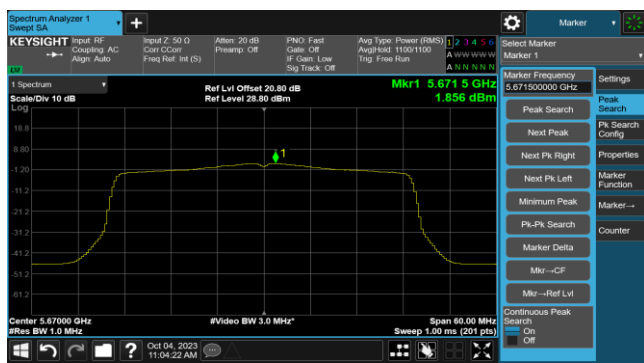

802.11ax-HE40 Power Spectral Density- Ant 0

Channel 38 (5190MHz)

Channel 46 (5230MHz)

Channel 54 (5270MHz)

Channel 62 (5310MHz)

Channel 102 (5510MHz)

Channel 110 (5550MHz)

Channel 134 (5670MHz)

Channel 142(5710MHz)

802.11ax-HE80 Power Spectral Density- Ant 0

Channel 42 (5210MHz)

Channel 58 (5290MHz)

Channel 106 (5530MHz)

Channel 122 (5610MHz)

Channel 138 (5690MHz)

Channel 155 (5775MHz)