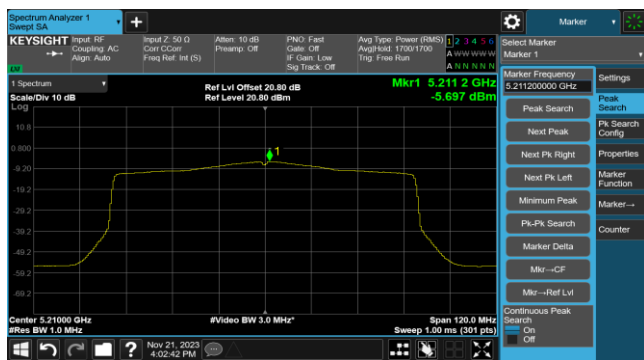

802.11ax-HE40 Power Spectral Density- Ant 0

Channel 38 (5190MHz)

Channel 46 (5230MHz)

Channel 54 (5270MHz)

Channel 62 (5310MHz)

Channel 102 (5510MHz)

Channel 110 (5550MHz)

Channel 134 (5670MHz)

Channel 142(5710MHz)

802.11ax-HE80 Power Spectral Density- Ant 0

Channel 42 (5210MHz)

Channel 58 (5290MHz)

Channel 106 (5530MHz)

Channel 122 (5610MHz)

Channel 138 (5690MHz)

Channel 155 (5775MHz)

802.11ax-HE160 Power Spectral Density- Ant 0

Channel 50 (5250MHz)

Channel 114 (5570MHz)

802.11a Power Spectral Density- Ant 1

Channel 36 (5180MHz)

Channel 44 (5220MHz)

Channel 48 (5240MHz)

Channel 52 (5260MHz)