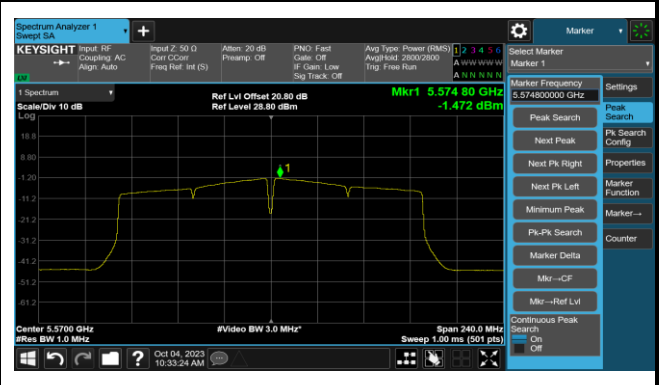

Channel 106 (5530MHz)

Channel 122 (5610MHz)

Channel 138 (5690MHz)

Channel 155 (5775MHz)

802.11ac-VHT160 Power Spectral Density- Ant 1

Channel 50 (5250MHz)

Channel 114 (5570MHz)

802.11ax-HE20 Power Spectral Density- Ant 1