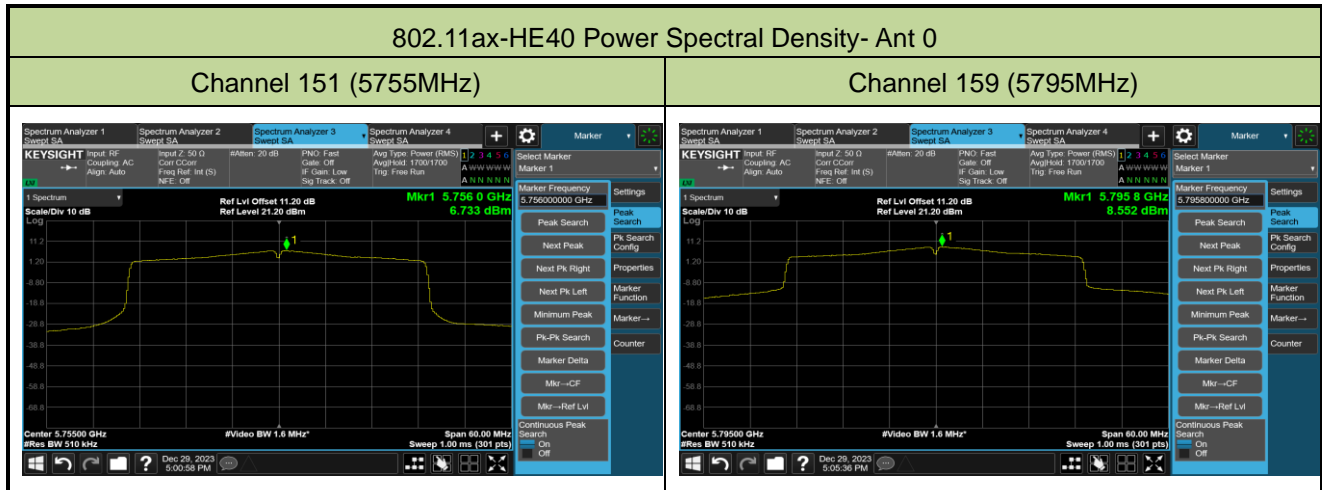

802.11ax-HE40 Power Spectral Density- Ant 0

Channel 38 (5190MHz)

Channel 46 (5230MHz)

Channel 54 (5270MHz)

Channel 62 (5310MHz)

Channel 102 (5510MHz)

Channel 110 (5550MHz)

Channel 134 (5670MHz)

Channel 142(5710MHz)

802.11ax-HE80 Power Spectral Density- Ant 0

Channel 42 (5210MHz)

Channel 58 (5290MHz)

Channel 106 (5530MHz)

Channel 122 (5610MHz)

Channel 138 (5690MHz)

Channel 155 (5775MHz)

802.11ax-HE160 Power Spectral Density- Ant 0

Channel 50 (5250MHz)

Channel 114 (5570MHz)

802.11a Power Spectral Density- Ant 1

Channel 36 (5180MHz)

Channel 44 (5220MHz)

Channel 48 (5240MHz)

Channel 52 (5260MHz)