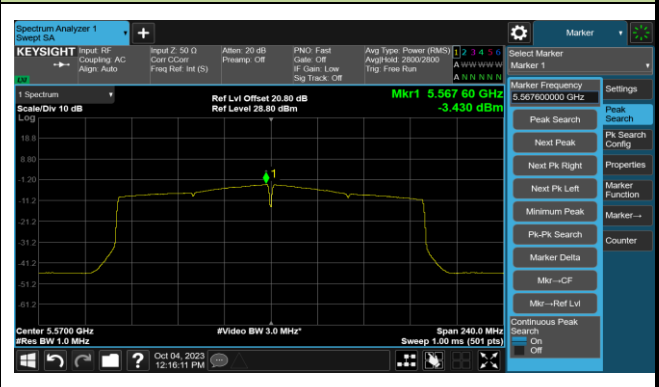

Channel 142(5710MHz)

802.11ax-HE80 Power Spectral Density- Ant 0

Channel 42 (5210MHz)

Channel 58 (5290MHz)

Channel 106 (5530MHz)

Channel 122 (5610MHz)

Channel 138 (5690MHz)

Channel 155 (5775MHz)

802.11ax-HE160 Power Spectral Density- Ant 0

Channel 50 (5250MHz)

Channel 114 (5570MHz)

802.11a Power Spectral Density- Ant 1

Channel 36 (5180MHz)

Channel 44 (5220MHz)

Channel 48 (5240MHz)

Channel 52 (5260MHz)