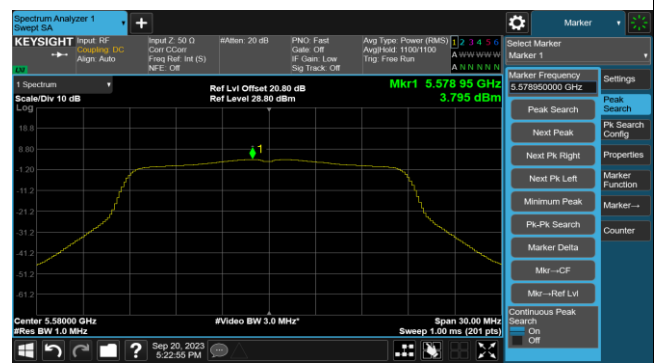

Channel 157 (5785MHz)

Channel 165 (5825MHz)

802.11ac-VHT20 Power Spectral Density- Ant 1

Channel 36 (5180MHz)

Channel 44 (5220MHz)

Channel 48 (5240MHz)

Channel 52 (5260MHz)

Channel 60 (5300MHz)

Channel 64 (5320MHz)

Channel 100 (5500MHz)

Channel 116 (5580MHz)

802.11ac-VHT20 Power Spectral Density- Ant 1

Channel 140 (5700MHz)

Channel 144(5720MHz)

Channel 149 (5745MHz)

Channel 157 (5785MHz)