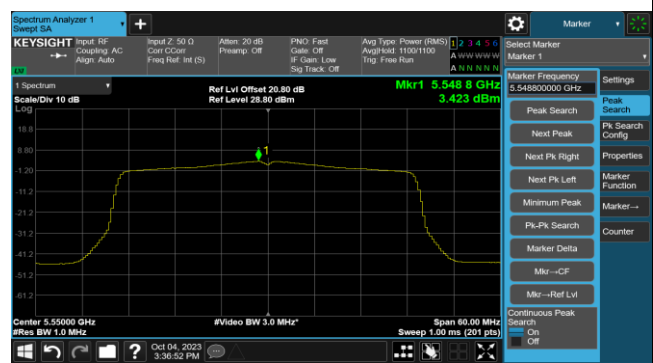

802.11ax-HE40 Power Spectral Density- Ant 0

Channel 38 (5190MHz)

Channel 46 (5230MHz)

Channel 54 (5270MHz)

Channel 62 (5310MHz)

Channel 102 (5510MHz)

Channel 110 (5550MHz)

Channel 134 (5670MHz)

Channel 142(5710MHz)

802.11ax-HE80 Power Spectral Density- Ant 0

Channel 42 (5210MHz)

Channel 58 (5290MHz)

Channel 106 (5530MHz)

Channel 122 (5610MHz)

Channel 138 (5690MHz)

Channel 155 (5775MHz)