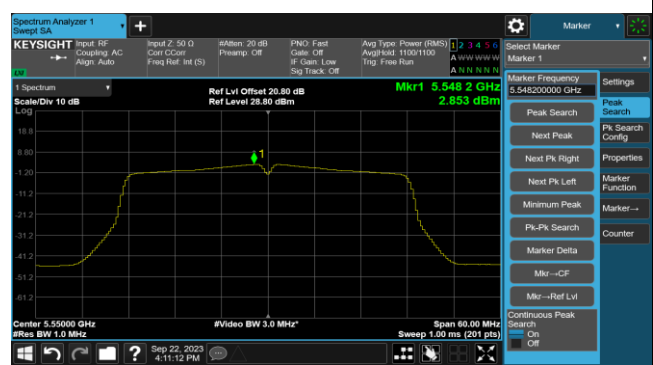

Channel 165 (5825MHz)

802.11ac-VHT40 Power Spectral Density- Ant 1

Channel 38 (5190MHz)

Channel 46 (5230MHz)

Channel 54 (5270MHz)

Channel 62 (5310MHz)

Channel 102 (5510MHz)

Channel 110 (5550MHz)

Channel 134 (5670MHz)

Channel 142(5710MHz)

802.11ac-VHT40 Power Spectral Density- Ant 1

Channel 151 (5755MHz)

Channel 159 (5795MHz)

802.11ac-VHT80 Power Spectral Density- Ant 1

Channel 42 (5210MHz)

Channel 58 (5290MHz)