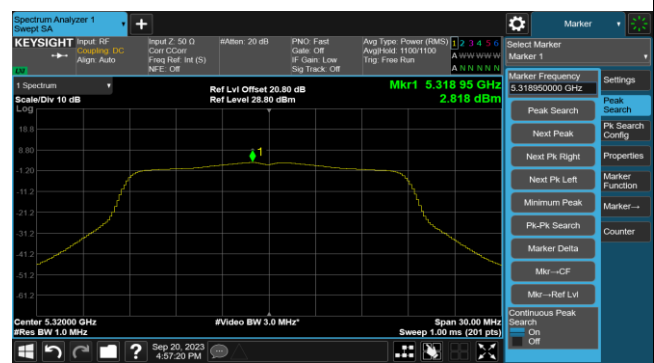

Channel 157 (5785MHz)

Channel 165 (5825MHz)

802.11ac-VHT20 Power Spectral Density- Ant 1

Channel 36 (5180MHz)

Channel 44 (5220MHz)

Channel 48 (5240MHz)

Channel 52 (5260MHz)

Channel 60 (5300MHz)

Channel 64 (5320MHz)

Channel 100 (5500MHz)

Channel 116 (5580MHz)

802.11ac-VHT20 Power Spectral Density- Ant 1

Channel 140 (5700MHz)

Channel 144(5720MHz)

Channel 149 (5745MHz)

Channel 157 (5785MHz)