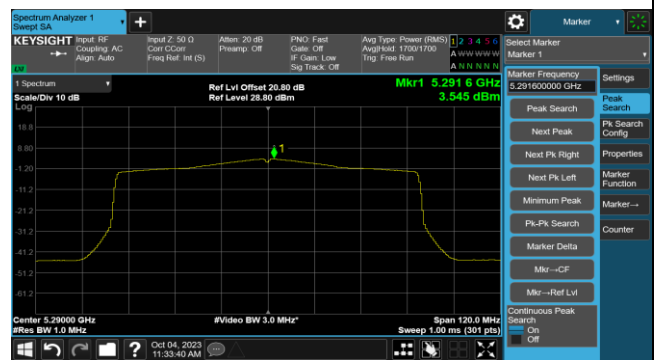

Channel 142(5710MHz)

802.11ax-HE80 Power Spectral Density- Ant 0

Channel 42 (5210MHz)

Channel 58 (5290MHz)

Channel 106 (5530MHz)

Channel 122 (5610MHz)

Channel 138 (5690MHz)

Channel 155 (5775MHz)

802.11ax-HE160 Power Spectral Density- Ant 0

Channel 50 (5250MHz)

Channel 114 (5570MHz)

802.11a Power Spectral Density- Ant 1

Channel 36 (5180MHz)

Channel 44 (5220MHz)

Channel 48 (5240MHz)

Channel 52 (5260MHz)