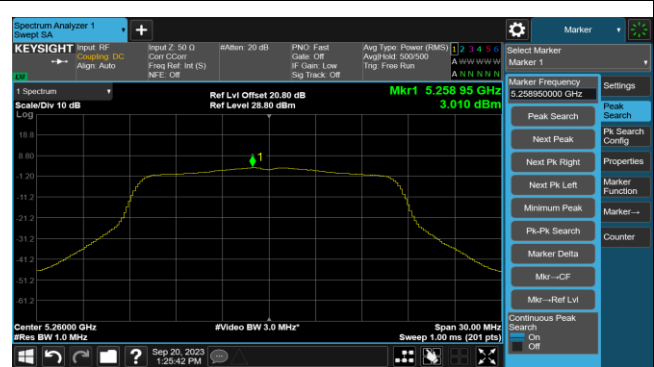

802.11ax-HE160 Power Spectral Density- Ant 0

Channel 50 (5250MHz)

Channel 114 (5570MHz)

802.11a Power Spectral Density- Ant 1

Channel 36 (5180MHz)

Channel 44 (5220MHz)

Channel 48 (5240MHz)

Channel 52 (5260MHz)

Channel 60 (5300MHz)

Channel 64 (5320MHz)

Channel 100 (5500MHz)

Channel 116 (5580MHz)

802.11a Power Spectral Density- Ant 1

Channel 140 (5700MHz)

Channel 144(5720MHz)

Channel 149 (5745MHz)