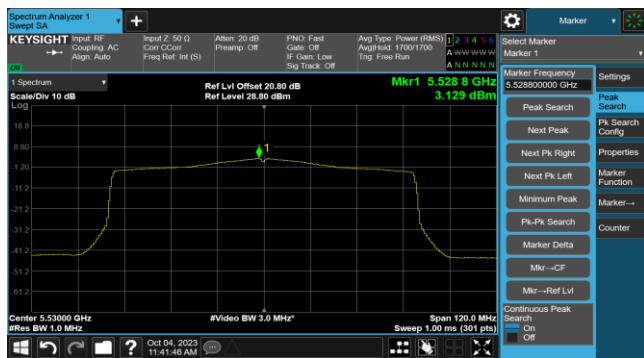

Channel 142(5710MHz)

802.11ax-HE80 Power Spectral Density- Ant 0

Channel 42 (5210MHz)

Channel 58 (5290MHz)

Channel 106 (5530MHz)

Channel 122 (5610MHz)

Channel 138 (5690MHz)

Channel 155 (5775MHz)

802.11ax-HE160 Power Spectral Density- Ant 0

Channel 50 (5250MHz)

Channel 114 (5570MHz)

802.11a Power Spectral Density- Ant 1

Channel 36 (5180MHz)

Channel 44 (5220MHz)

Channel 48 (5240MHz)

Channel 52 (5260MHz)