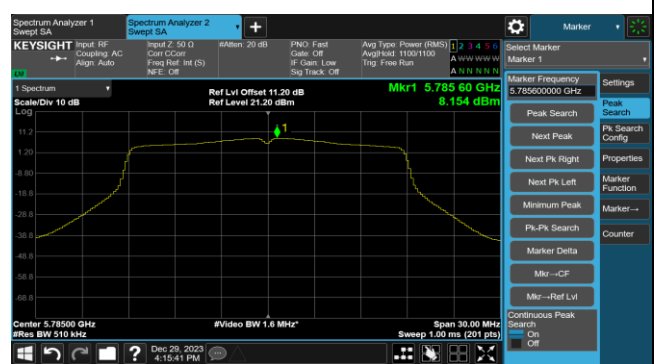

Channel 157 (5785MHz)

Channel 165 (5825MHz)

802.11ac-VHT20 Power Spectral Density- Ant 1

Channel 36 (5180MHz)

Channel 44 (5220MHz)

Channel 48 (5240MHz)

Channel 52 (5260MHz)

Channel 60 (5300MHz)

Channel 64 (5320MHz)

Channel 100 (5500MHz)

Channel 116 (5580MHz)

802.11ac-VHT20 Power Spectral Density- Ant 1

Channel 140 (5700MHz)

Channel 144(5720MHz)

Channel 149 (5745MHz)

Channel 157 (5785MHz)

Channel 165 (5825MHz)

802.11ac-VHT40 Power Spectral Density- Ant 1

Channel 38 (5190MHz)

Channel 46 (5230MHz)

Channel 54 (5270MHz)

Channel 62 (5310MHz)

Channel 102 (5510MHz)

Channel 110 (5550MHz)