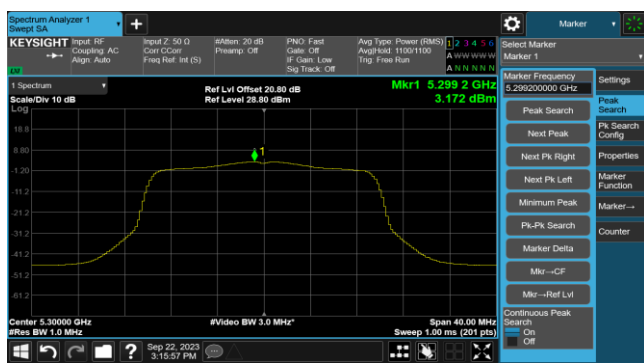

Channel 36 (5180MHz)

Channel 44 (5220MHz)

Channel 48 (5240MHz)

Channel 52 (5260MHz)

Channel 60 (5300MHz)

Channel 64 (5320MHz)

Channel 100 (5500MHz)

Channel 116 (5580MHz)

802.11ax-HE20 Power Spectral Density- Ant 1

Channel 140 (5700MHz)

Channel 144(5720MHz)

Channel 149 (5745MHz)

Channel 157 (5785MHz)

Channel 165 (5825MHz)

802.11ax-HE40 Power Spectral Density- Ant 1

Channel 38 (5190MHz)