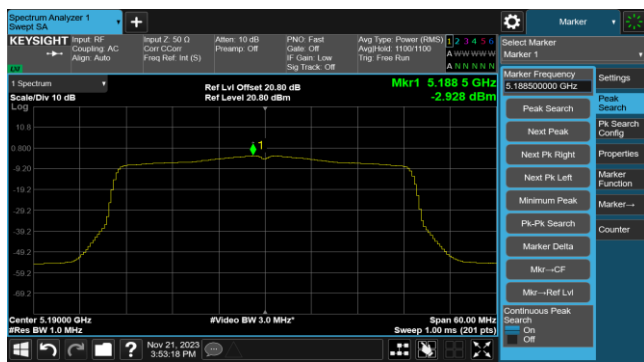

802.11ax-HE20 Power Spectral Density- Ant 1

Channel 140 (5700MHz)

Channel 144(5720MHz)

Channel 149 (5745MHz)

Channel 157 (5785MHz)

Channel 165 (5825MHz)

802.11ax-HE40 Power Spectral Density- Ant 1

Channel 38 (5190MHz)

Channel 46 (5230MHz)

Channel 54 (5270MHz)

Channel 62 (5310MHz)

Channel 102 (5510MHz)

Channel 110 (5550MHz)

Channel 134 (5670MHz)

Channel 142(5710MHz)

802.11ax-HE40 Power Spectral Density- Ant 1