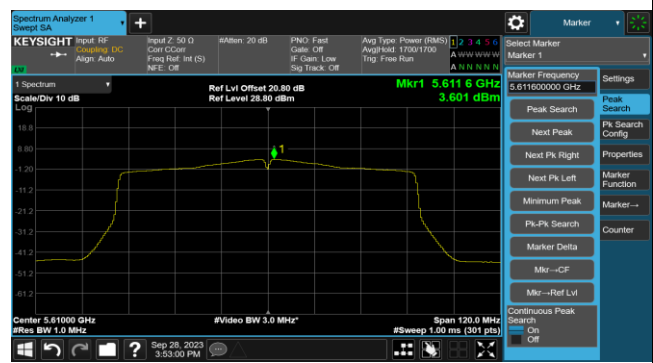

Channel 134 (5670MHz)

Channel 142(5710MHz)

802.11ac-VHT40 Power Spectral Density- Ant 1

Channel 151 (5755MHz)

Channel 159 (5795MHz)

802.11ac-VHT80 Power Spectral Density- Ant 1

Channel 42 (5210MHz)

Channel 58 (5290MHz)

Channel 106 (5530MHz)

Channel 122 (5610MHz)

Channel 138 (5690MHz)

Channel 155 (5775MHz)

802.11ac-VHT160 Power Spectral Density- Ant 1

Channel 50 (5250MHz)

Channel 114 (5570MHz)

802.11ax-HE20 Power Spectral Density- Ant 1