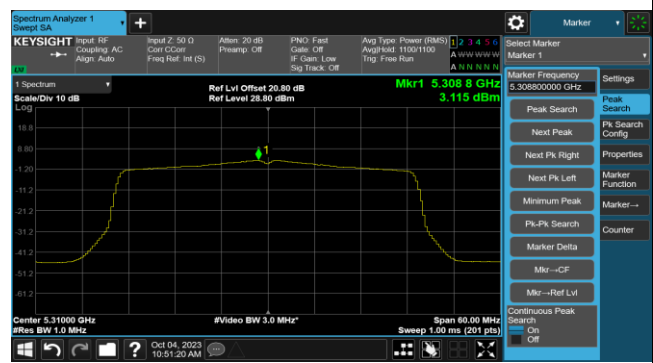

802.11ax-HE20 Power Spectral Density- Ant 1

Channel 140 (5700MHz)

Channel 144(5720MHz)

Channel 149 (5745MHz)

Channel 157 (5785MHz)

Channel 165 (5825MHz)

802.11ax-HE40 Power Spectral Density- Ant 1

Channel 38 (5190MHz)

Channel 46 (5230MHz)

Channel 54 (5270MHz)

Channel 62 (5310MHz)

Channel 102 (5510MHz)

Channel 110 (5550MHz)

Channel 134 (5670MHz)

Channel 142(5710MHz)

802.11ax-HE40 Power Spectral Density- Ant 1