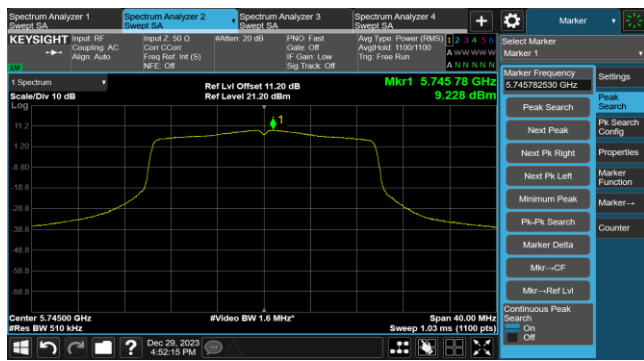

802.11ax-HE20 Power Spectral Density- Ant 1

Channel 140 (5700MHz)

Channel 144(5720MHz)

Channel 149 (5745MHz)

Channel 157 (5785MHz)

Channel 165 (5825MHz)

802.11ax-HE40 Power Spectral Density- Ant 1

Channel 38 (5190MHz)

Channel 46 (5230MHz)

Channel 54 (5270MHz)

Channel 62 (5310MHz)

Channel 102 (5510MHz)

Channel 110 (5550MHz)

Channel 134 (5670MHz)

Channel 142(5710MHz)

802.11ax-HE40 Power Spectral Density- Ant 1