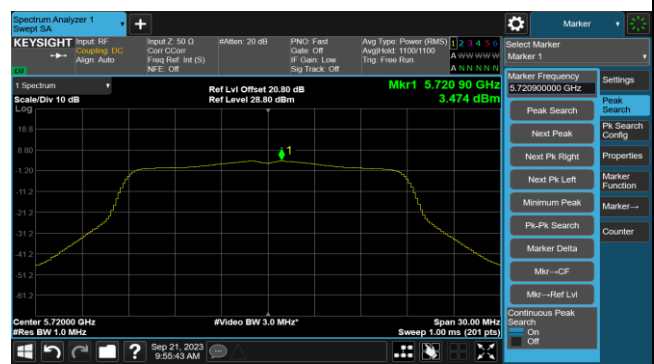

Channel 64 (5320MHz)

Channel 100 (5500MHz)

Channel 116 (5580MHz)

802.11ac-VHT20 Power Spectral Density- Ant 1

Channel 140 (5700MHz)

Channel 144(5720MHz)

Channel 149 (5745MHz)

Channel 157 (5785MHz)

Channel 165 (5825MHz)

802.11ac-VHT40 Power Spectral Density- Ant 1

Channel 38 (5190MHz)

Channel 46 (5230MHz)

Channel 54 (5270MHz)

Channel 62 (5310MHz)

Channel 102 (5510MHz)

Channel 110 (5550MHz)