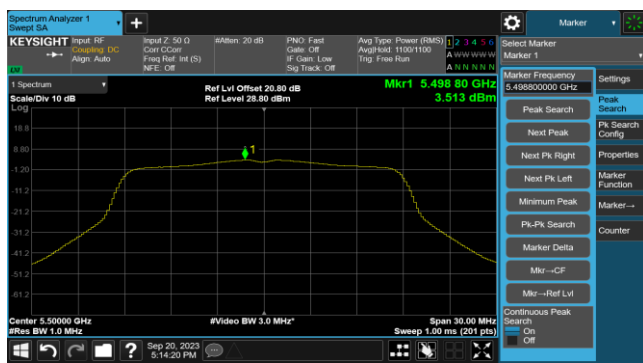

Channel 157 (5785MHz)

Channel 165 (5825MHz)

802.11ac-VHT20 Power Spectral Density- Ant 1

Channel 36 (5180MHz)

Channel 44 (5220MHz)

Channel 48 (5240MHz)

Channel 52 (5260MHz)

Channel 60 (5300MHz)

Channel 64 (5320MHz)

Channel 100 (5500MHz)

Channel 116 (5580MHz)

802.11ac-VHT20 Power Spectral Density- Ant 1

Channel 140 (5700MHz)

Channel 144(5720MHz)

Channel 149 (5745MHz)

Channel 157 (5785MHz)