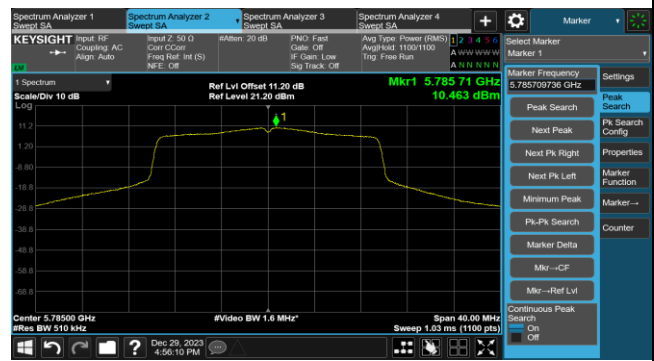

802.11ax-HE20 Power Spectral Density- Ant 1

Channel 140 (5700MHz)

Channel 144(5720MHz)

Channel 149 (5745MHz)

Channel 157 (5785MHz)

Channel 165 (5825MHz)

802.11ax-HE40 Power Spectral Density- Ant 1

Channel 38 (5190MHz)

Channel 46 (5230MHz)

Channel 54 (5270MHz)

Channel 62 (5310MHz)

Channel 102 (5510MHz)

Channel 110 (5550MHz)

Channel 134 (5670MHz)

Channel 142(5710MHz)

802.11ax-HE40 Power Spectral Density- Ant 1