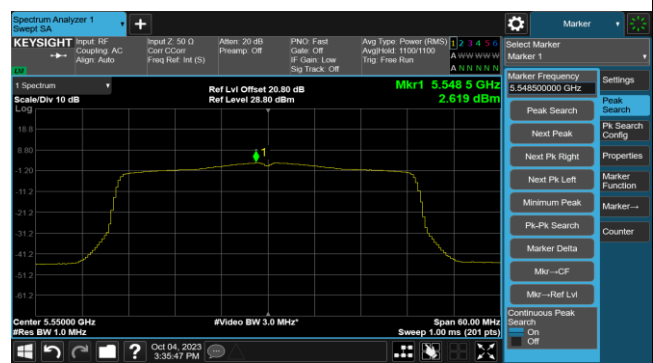

802.11ax-HE20 Power Spectral Density- Ant 1

Channel 140 (5700MHz)

Channel 144(5720MHz)

Channel 149 (5745MHz)

Channel 157 (5785MHz)

Channel 165 (5825MHz)

802.11ax-HE40 Power Spectral Density- Ant 1

Channel 38 (5190MHz)

Channel 46 (5230MHz)

Channel 54 (5270MHz)

Channel 62 (5310MHz)

Channel 102 (5510MHz)

Channel 110 (5550MHz)

Channel 134 (5670MHz)

Channel 142(5710MHz)

802.11ax-HE40 Power Spectral Density- Ant 1

Channel 151 (5755MHz)

Channel 159 (5795MHz)