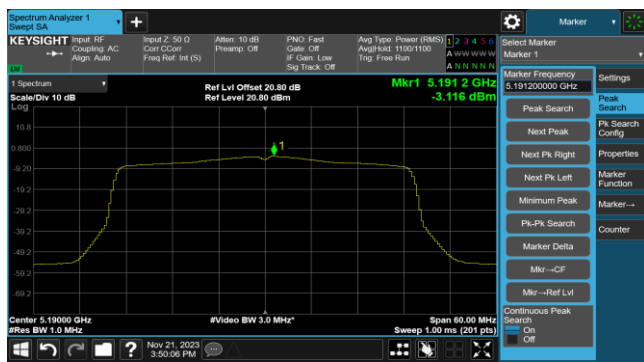

802.11ax-HE40 Power Spectral Density- Ant 0

Channel 38 (5190MHz)

Channel 46 (5230MHz)

Channel 54 (5270MHz)

Channel 62 (5310MHz)

Channel 102 (5510MHz)

Channel 110 (5550MHz)

Channel 134 (5670MHz)

Channel 142(5710MHz)

802.11ax-HE80 Power Spectral Density- Ant 0

Channel 42 (5210MHz)

Channel 58 (5290MHz)

Channel 106 (5530MHz)

Channel 122 (5610MHz)

Channel 138 (5690MHz)

Channel 155 (5775MHz)

802.11ax-HE160 Power Spectral Density- Ant 0

Channel 50 (5250MHz)

Channel 114 (5570MHz)

802.11a Power Spectral Density- Ant 1

Channel 36 (5180MHz)

Channel 44 (5220MHz)

Channel 48 (5240MHz)

Channel 52 (5260MHz)