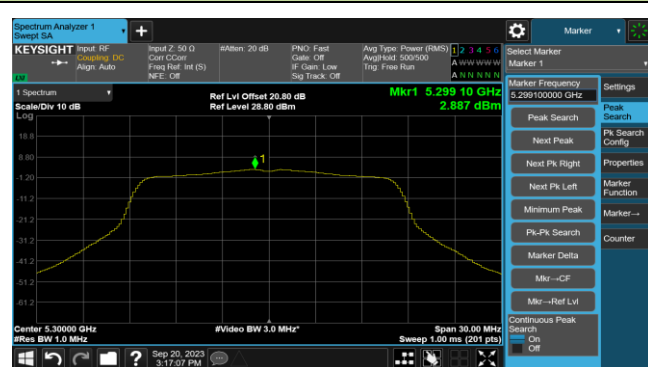

802.11ax-HE160 Power Spectral Density- Ant 0

Channel 50 (5250MHz)

Channel 114 (5570MHz)

802.11a Power Spectral Density- Ant 1

Channel 36 (5180MHz)

Channel 44 (5220MHz)

Channel 48 (5240MHz)

Channel 52 (5260MHz)

Channel 60 (5300MHz)

Channel 64 (5320MHz)

Channel 100 (5500MHz)

Channel 116 (5580MHz)

802.11a Power Spectral Density- Ant 1

Channel 140 (5700MHz)

Channel 144(5720MHz)

Channel 149 (5745MHz)