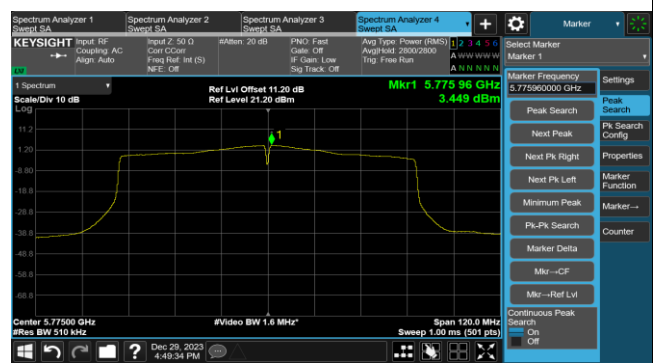

Channel 134 (5670MHz)

Channel 142(5710MHz)

802.11ac-VHT40 Power Spectral Density- Ant 1

Channel 151 (5755MHz)

Channel 159 (5795MHz)

802.11ac-VHT80 Power Spectral Density- Ant 1

Channel 42 (5210MHz)

Channel 58 (5290MHz)

Channel 106 (5530MHz)

Channel 122 (5610MHz)

Channel 138 (5690MHz)

Channel 155 (5775MHz)

802.11ac-VHT160 Power Spectral Density- Ant 1

Channel 50 (5250MHz)

Channel 114 (5570MHz)

802.11ax-HE20 Power Spectral Density- Ant 1