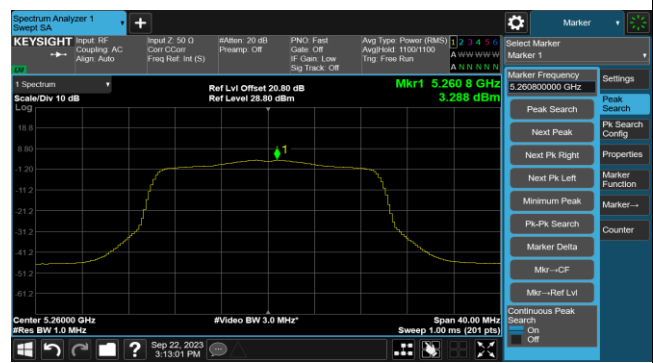

Channel 36 (5180MHz)

Channel 44 (5220MHz)

Channel 48 (5240MHz)

Channel 52 (5260MHz)

Channel 60 (5300MHz)

Channel 64 (5320MHz)

Channel 100 (5500MHz)

Channel 116 (5580MHz)

802.11ax-HE20 Power Spectral Density- Ant 1

Channel 140 (5700MHz)

Channel 144(5720MHz)

Channel 149 (5745MHz)

Channel 157 (5785MHz)

Channel 165 (5825MHz)

802.11ax-HE40 Power Spectral Density- Ant 1

Channel 38 (5190MHz)