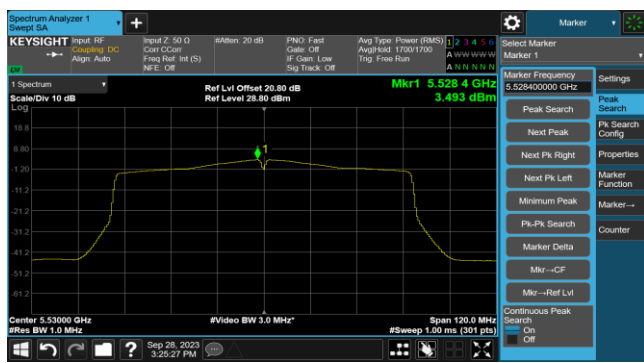

Channel 134 (5670MHz)

Channel 142(5710MHz)

802.11ac-VHT40 Power Spectral Density- Ant 1

Channel 151 (5755MHz)

Channel 159 (5795MHz)

802.11ac-VHT80 Power Spectral Density- Ant 1

Channel 42 (5210MHz)

Channel 58 (5290MHz)

Channel 106 (5530MHz)

Channel 122 (5610MHz)

Channel 138 (5690MHz)

Channel 155 (5775MHz)

802.11ac-VHT160 Power Spectral Density- Ant 1

Channel 50 (5250MHz)

Channel 114 (5570MHz)

802.11ax-HE20 Power Spectral Density- Ant 1