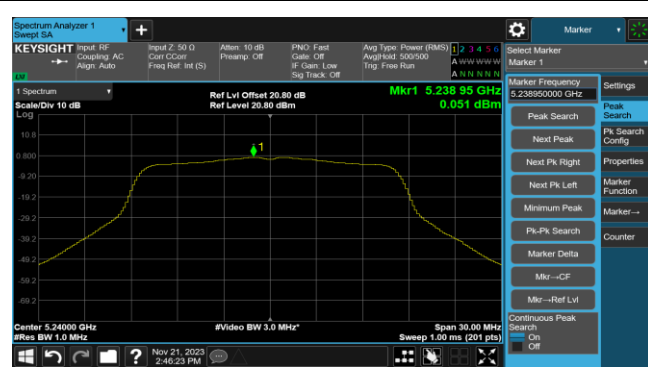

802.11ax-HE160 Power Spectral Density- Ant 0

Channel 50 (5250MHz)

Channel 114 (5570MHz)

802.11a Power Spectral Density- Ant 1

Channel 36 (5180MHz)

Channel 44 (5220MHz)

Channel 48 (5240MHz)

Channel 52 (5260MHz)

Channel 60 (5300MHz)

Channel 64 (5320MHz)

Channel 100 (5500MHz)

Channel 116 (5580MHz)

802.11a Power Spectral Density- Ant 1

Channel 140 (5700MHz)

Channel 144(5720MHz)

Channel 149 (5745MHz)