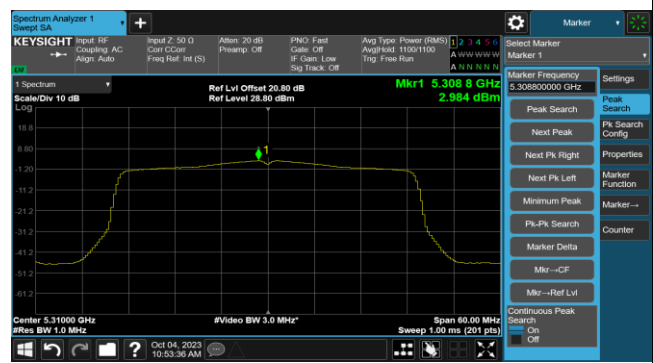

802.11ax-HE40 Power Spectral Density- Ant 0

Channel 38 (5190MHz)

Channel 46 (5230MHz)

Channel 54 (5270MHz)

Channel 62 (5310MHz)

Channel 102 (5510MHz)

Channel 110 (5550MHz)

Channel 134 (5670MHz)

Channel 142(5710MHz)

802.11ax-HE80 Power Spectral Density- Ant 0

Channel 42 (5210MHz)

Channel 58 (5290MHz)

Channel 106 (5530MHz)

Channel 122 (5610MHz)

Channel 138 (5690MHz)

Channel 155 (5775MHz)