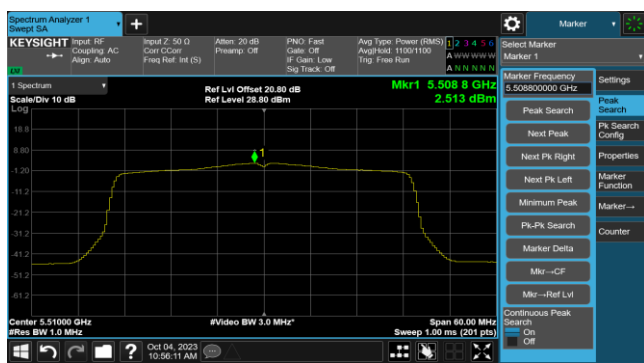

802.11ax-HE20 Power Spectral Density- Ant 1

Channel 140 (5700MHz)

Channel 144(5720MHz)

Channel 149 (5745MHz)

Channel 157 (5785MHz)

Channel 165 (5825MHz)

802.11ax-HE40 Power Spectral Density- Ant 1

Channel 38 (5190MHz)

Channel 46 (5230MHz)

Channel 54 (5270MHz)

Channel 62 (5310MHz)

Channel 102 (5510MHz)

Channel 110 (5550MHz)

Channel 134 (5670MHz)

Channel 142(5710MHz)

802.11ax-HE40 Power Spectral Density- Ant 1

Channel 151 (5755MHz)

Channel 159 (5795MHz)