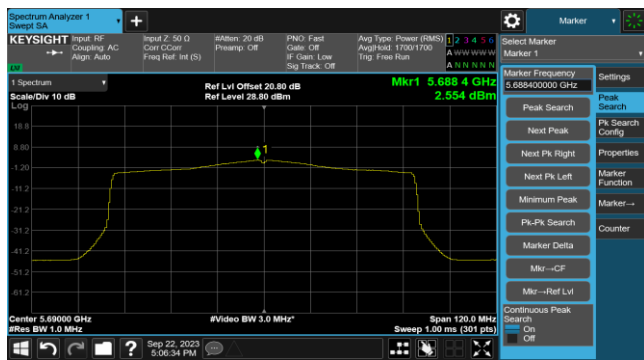

Channel 142(5710MHz)

802.11ax-HE80 Power Spectral Density- Ant 0

Channel 42 (5210MHz)

Channel 58 (5290MHz)

Channel 106 (5530MHz)

Channel 122 (5610MHz)

Channel 138 (5690MHz)

Channel 155 (5775MHz)

802.11ax-HE160 Power Spectral Density- Ant 0

Channel 50 (5250MHz)

Channel 114 (5570MHz)

802.11a Power Spectral Density- Ant 1

Channel 36 (5180MHz)

Channel 44 (5220MHz)

Channel 48 (5240MHz)

Channel 52 (5260MHz)