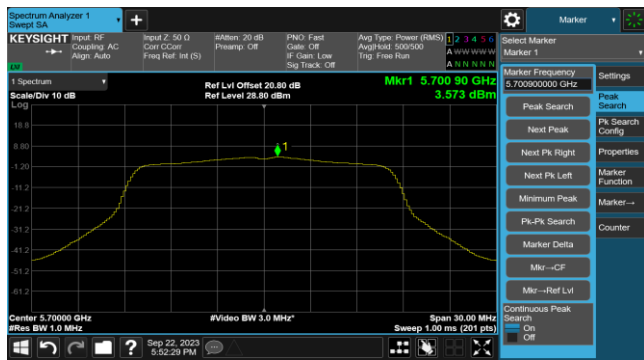

802.11ax-HE160 Power Spectral Density- Ant 0

Channel 50 (5250MHz)

Channel 114 (5570MHz)

802.11a Power Spectral Density- Ant 1

Channel 36 (5180MHz)

Channel 44 (5220MHz)

Channel 48 (5240MHz)

Channel 52 (5260MHz)

Channel 60 (5300MHz)

Channel 64 (5320MHz)

Channel 100 (5500MHz)

Channel 116 (5580MHz)

802.11a Power Spectral Density- Ant 1

Channel 140 (5700MHz)

Channel 144(5720MHz)

Channel 149 (5745MHz)

Channel 157 (5785MHz)

Channel 165 (5825MHz)

802.11ac-VHT20 Power Spectral Density- Ant 1

Channel 36 (5180MHz)

Channel 44 (5220MHz)

Channel 48 (5240MHz)

Channel 52 (5260MHz)

Channel 60 (5300MHz)