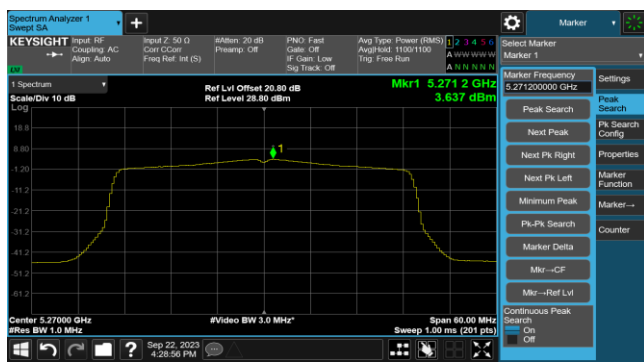

802.11ax-HE20 Power Spectral Density- Ant 1

Channel 140 (5700MHz)

Channel 144(5720MHz)

Channel 149 (5745MHz)

Channel 157 (5785MHz)

Channel 165 (5825MHz)

802.11ax-HE40 Power Spectral Density- Ant 1

Channel 38 (5190MHz)

Channel 46 (5230MHz)

Channel 54 (5270MHz)

Channel 62 (5310MHz)

Channel 102 (5510MHz)

Channel 110 (5550MHz)

Channel 134 (5670MHz)

Channel 142(5710MHz)

802.11ax-HE40 Power Spectral Density- Ant 1