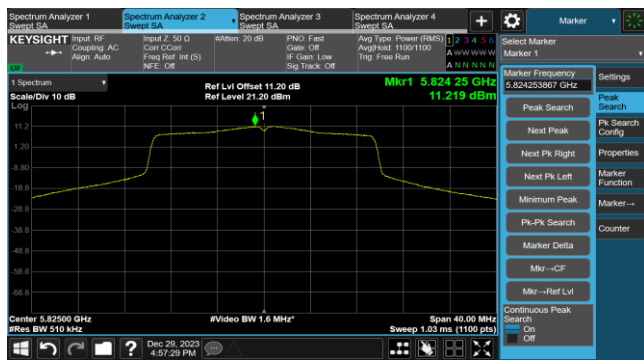

802.11ax-HE20 Power Spectral Density- Ant 1

Channel 140 (5700MHz)

Channel 144(5720MHz)

Channel 149 (5745MHz)

Channel 157 (5785MHz)

Channel 165 (5825MHz)

802.11ax-HE40 Power Spectral Density- Ant 1

Channel 38 (5190MHz)

Channel 46 (5230MHz)

Channel 54 (5270MHz)

Channel 62 (5310MHz)

Channel 102 (5510MHz)

Channel 110 (5550MHz)

Channel 134 (5670MHz)

Channel 142(5710MHz)

802.11ax-HE40 Power Spectral Density- Ant 1