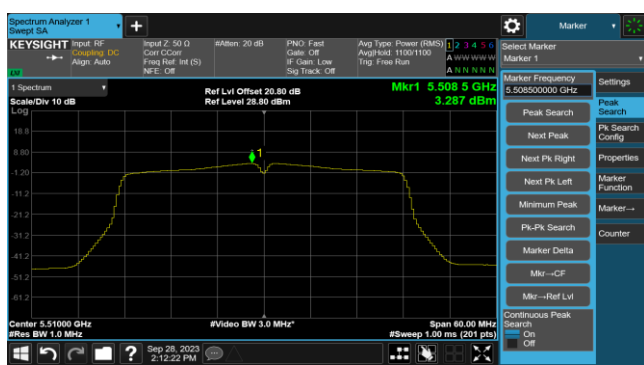

Channel 165 (5825MHz)

802.11ac-VHT40 Power Spectral Density- Ant 1

Channel 38 (5190MHz)

Channel 46 (5230MHz)

Channel 54 (5270MHz)

Channel 62 (5310MHz)

Channel 102 (5510MHz)

Channel 110 (5550MHz)

Channel 134 (5670MHz)

Channel 142(5710MHz)

802.11ac-VHT40 Power Spectral Density- Ant 1

Channel 151 (5755MHz)

Channel 159 (5795MHz)

802.11ac-VHT80 Power Spectral Density- Ant 1

Channel 42 (5210MHz)

Channel 58 (5290MHz)