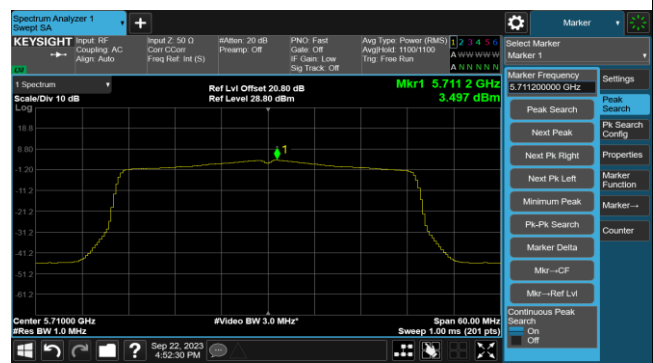

802.11ax-HE20 Power Spectral Density- Ant 1

Channel 140 (5700MHz)

Channel 144(5720MHz)

Channel 149 (5745MHz)

Channel 157 (5785MHz)

Channel 165 (5825MHz)

802.11ax-HE40 Power Spectral Density- Ant 1

Channel 38 (5190MHz)

Channel 46 (5230MHz)

Channel 54 (5270MHz)

Channel 62 (5310MHz)

Channel 102 (5510MHz)

Channel 110 (5550MHz)

Channel 134 (5670MHz)

Channel 142(5710MHz)

802.11ax-HE40 Power Spectral Density- Ant 1

Channel 151 (5755MHz)

Channel 159 (5795MHz)