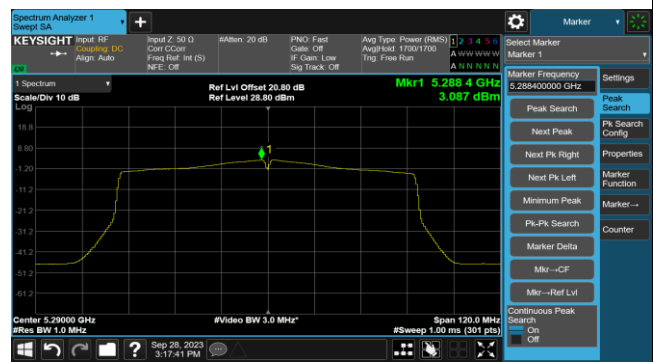

Channel 134 (5670MHz)

Channel 142(5710MHz)

802.11ac-VHT40 Power Spectral Density- Ant 1

Channel 151 (5755MHz)

Channel 159 (5795MHz)

802.11ac-VHT80 Power Spectral Density- Ant 1

Channel 42 (5210MHz)

Channel 58 (5290MHz)

Channel 106 (5530MHz)

Channel 122 (5610MHz)

Channel 138 (5690MHz)

Channel 155 (5775MHz)

802.11ac-VHT160 Power Spectral Density- Ant 1

Channel 50 (5250MHz)

Channel 114 (5570MHz)

802.11ax-HE20 Power Spectral Density- Ant 1