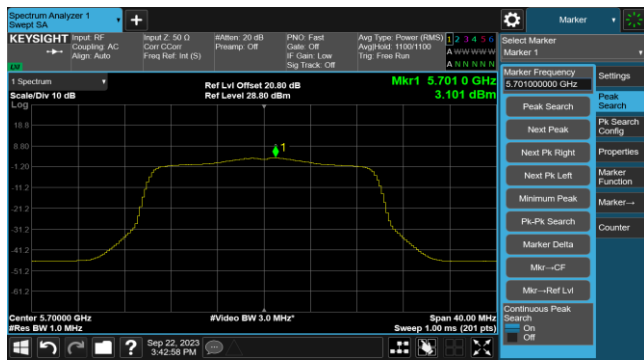

Channel 106 (5530MHz)

Channel 122 (5610MHz)

Channel 138 (5690MHz)

Channel 155 (5775MHz)

802.11ac-VHT160 Power Spectral Density- Ant 1

Channel 50 (5250MHz)

Channel 114 (5570MHz)

802.11ax-HE20 Power Spectral Density- Ant 1

Channel 36 (5180MHz)

Channel 44 (5220MHz)

Channel 48 (5240MHz)

Channel 52 (5260MHz)

Channel 60 (5300MHz)

Channel 64 (5320MHz)

Channel 100 (5500MHz)

Channel 116 (5580MHz)

802.11ax-HE20 Power Spectral Density- Ant 1

Channel 140 (5700MHz)

Channel 144(5720MHz)

Channel 149 (5745MHz)

Channel 157 (5785MHz)

Channel 165 (5825MHz)

802.11ax-HE40 Power Spectral Density- Ant 1

Channel 38 (5190MHz)