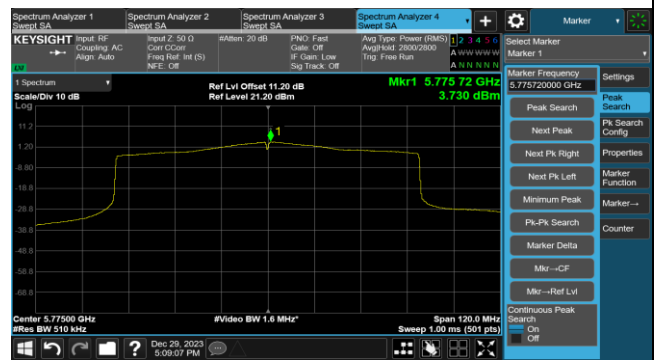

Channel 142(5710MHz)

802.11ax-HE80 Power Spectral Density- Ant 0

Channel 42 (5210MHz)

Channel 58 (5290MHz)

Channel 106 (5530MHz)

Channel 122 (5610MHz)

Channel 138 (5690MHz)

Channel 155 (5775MHz)

802.11ax-HE160 Power Spectral Density- Ant 0

Channel 50 (5250MHz)

Channel 114 (5570MHz)

802.11a Power Spectral Density- Ant 1

Channel 36 (5180MHz)

Channel 44 (5220MHz)

Channel 48 (5240MHz)

Channel 52 (5260MHz)