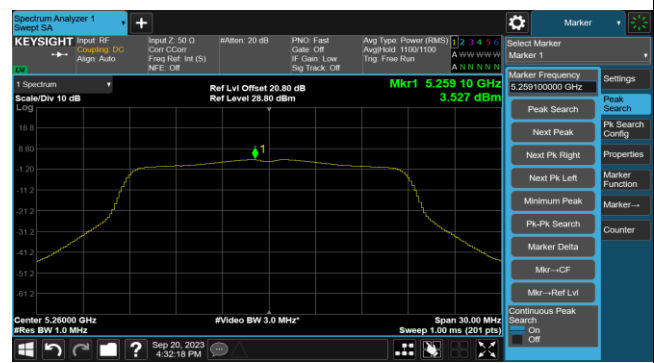

Channel 157 (5785MHz)

Channel 165 (5825MHz)

802.11ac-VHT20 Power Spectral Density- Ant 1

Channel 36 (5180MHz)

Channel 44 (5220MHz)

Channel 48 (5240MHz)

Channel 52 (5260MHz)

Channel 60 (5300MHz)

Channel 64 (5320MHz)

Channel 100 (5500MHz)

Channel 116 (5580MHz)

802.11ac-VHT20 Power Spectral Density- Ant 1

Channel 140 (5700MHz)

Channel 144(5720MHz)

Channel 149 (5745MHz)

Channel 157 (5785MHz)