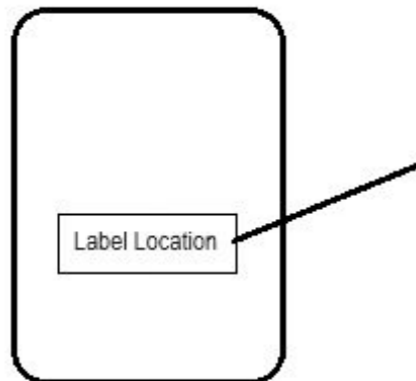

Label and Label Location

Please refer to EUT External Photograph for detailed label location information.

L11UG-5HaxD-US
FCC ID: TV7L11AX5
IC: 7442A-L11AX5
E01: 00: 00: 00: 00: 00: 00
W01: 00: 00: 00: 00: 00: 01
SN: 123407ABCDEF /US
Password: PASSWORD-0000
Wifi Key: PASSWORD-0001

NetBox 5 ax
ID: L11UG-5HaxD-NB-US
FCC ID: TV7L11AX5
IC: 7442A-L11AX5
E01: 00: 00: 00: 00: 00: 00
W01: 00: 00: 00: 00: 00: 01
SN: 123407ABCDEF /US
User: admin
Password: PASSWORD-0000
Wifi key: PASSWORD-0001