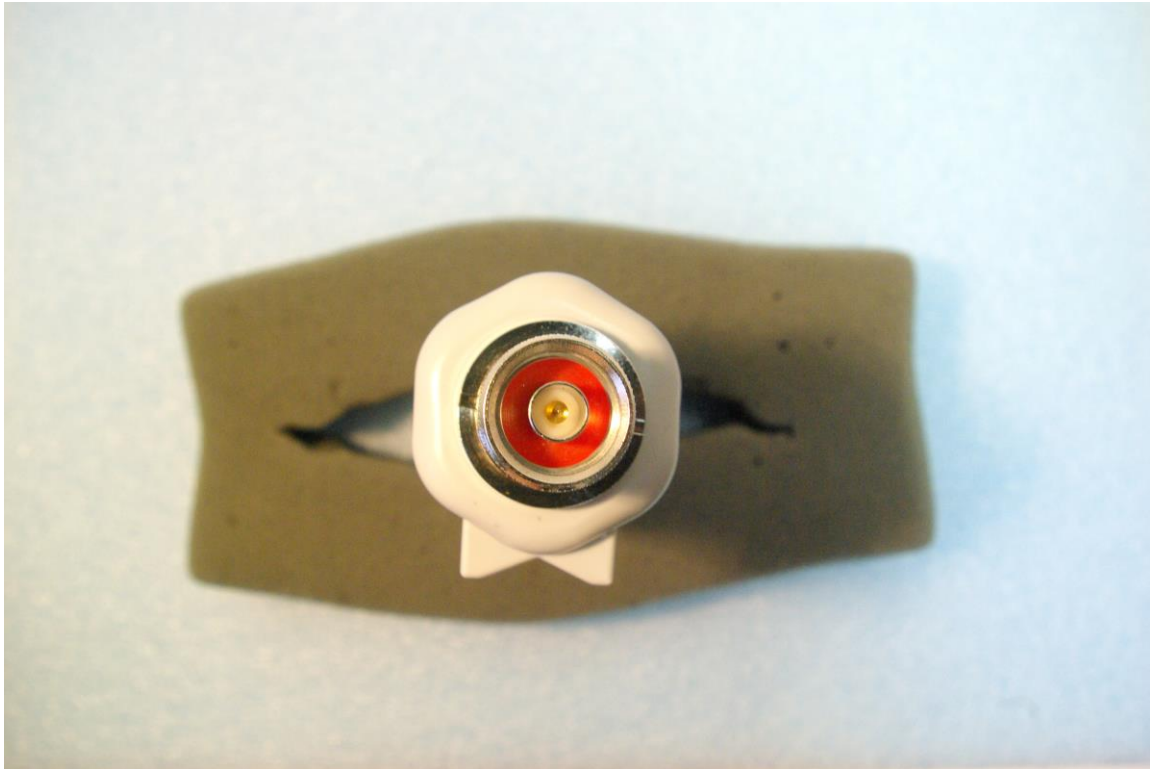

Rogers Labs, Inc.
4405 W. 259th Terrace
Louisburg, KS 66053
Phone/Fax: (913) 837-3214
Revision 1

Mikrotikls SIA
Model: RBGrooveA-52HPn-US
Test #: 170104
Test to: 47CFR, 15.407, RSS-247
File: RBGrooveA-52HPn US ExtPho

S/N: 27895
FCC ID: TV7GRV-A52HPN
IC: 7442A-GRVA52HPN
Date: April 17, 2017
Page 3 of 5