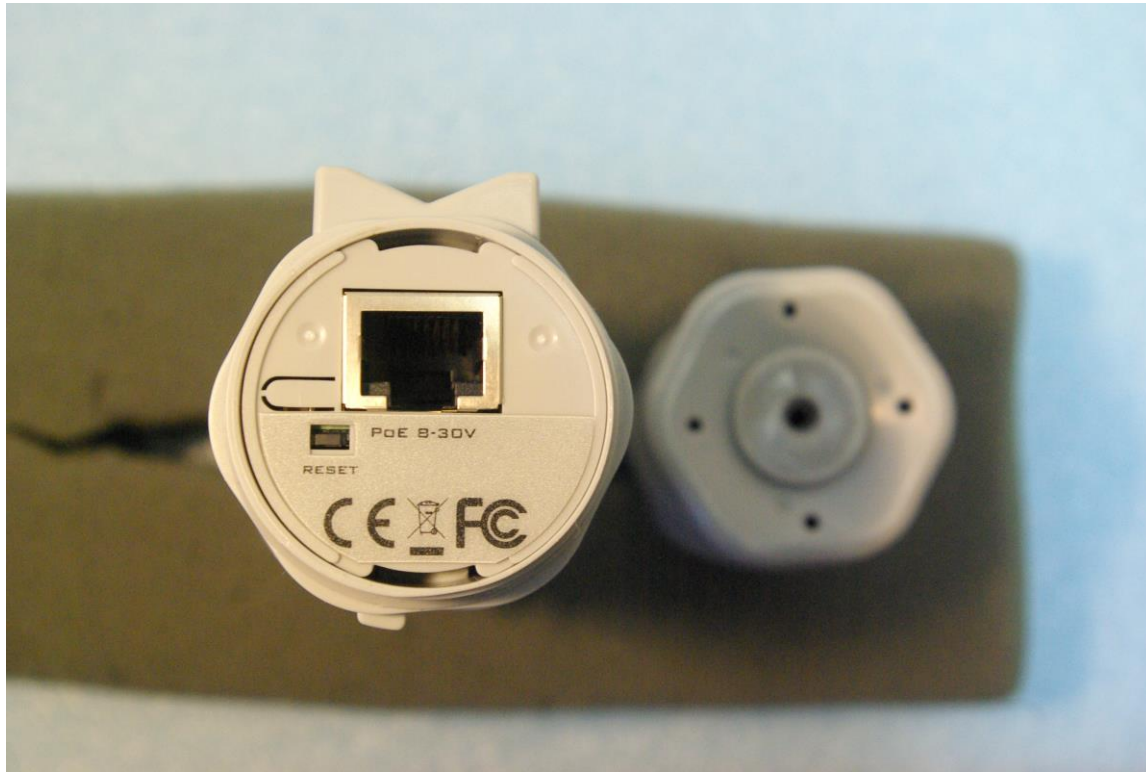

Rogers Labs, Inc.
4405 W. 259th Terrace
Louisburg, KS 66053
Phone/Fax: (913) 837-3214
Revision 1

Mikrotikls SIA
Model: RBGrooveA-52HPn-US
Test #: 170104
Test to: 47CFR, 15.407, RSS-247
File: RBGrooveA-52HPn US ExtPho

S/N: 27895
FCC ID: TV7GRV-A52HPN
IC: 7442A-GRVA52HPN
Date: April 17, 2017
Page 4 of 5