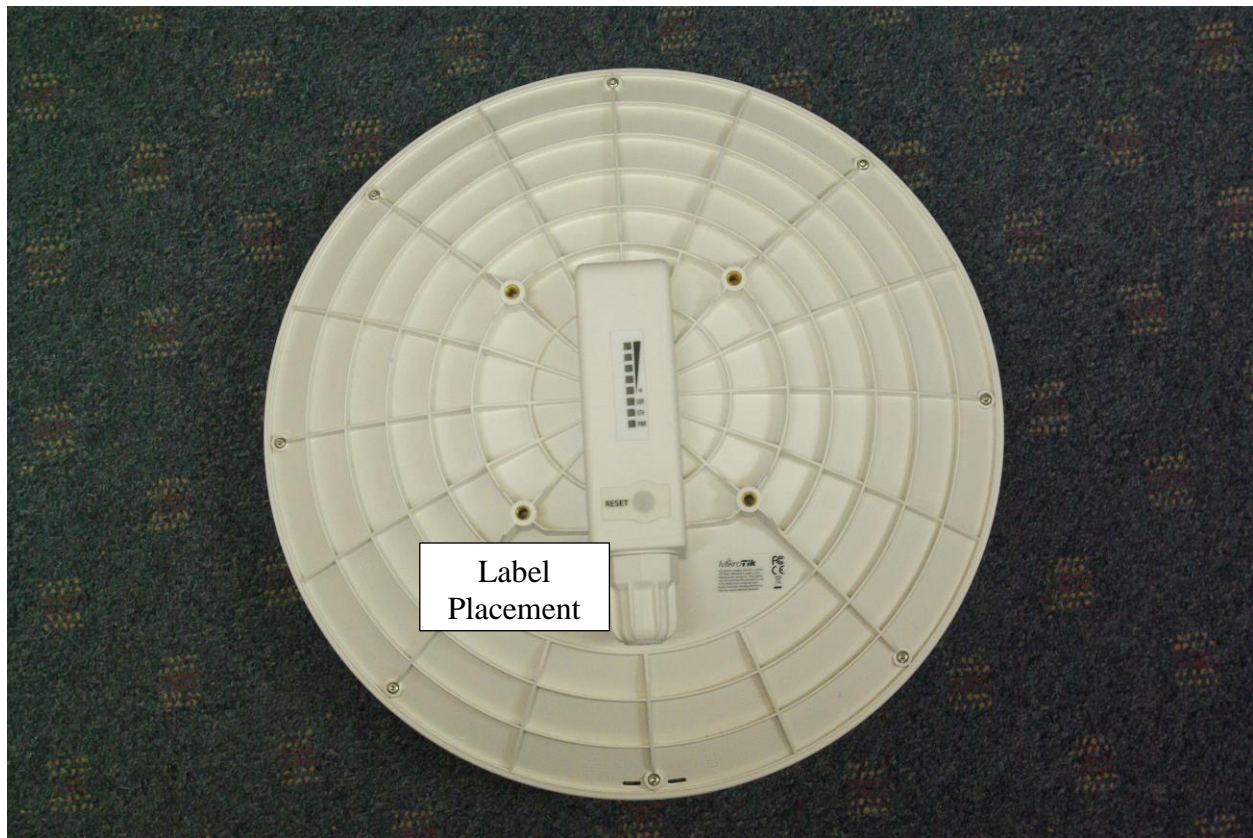

## Label and Placement

## Label

**DynaDish 5**  
**FCC ID: TV7DYNADISHGAC**  
**IC:7442A-DYNADISHGAC**  
**Model:RBDynaDishG-5HacD-USr3**