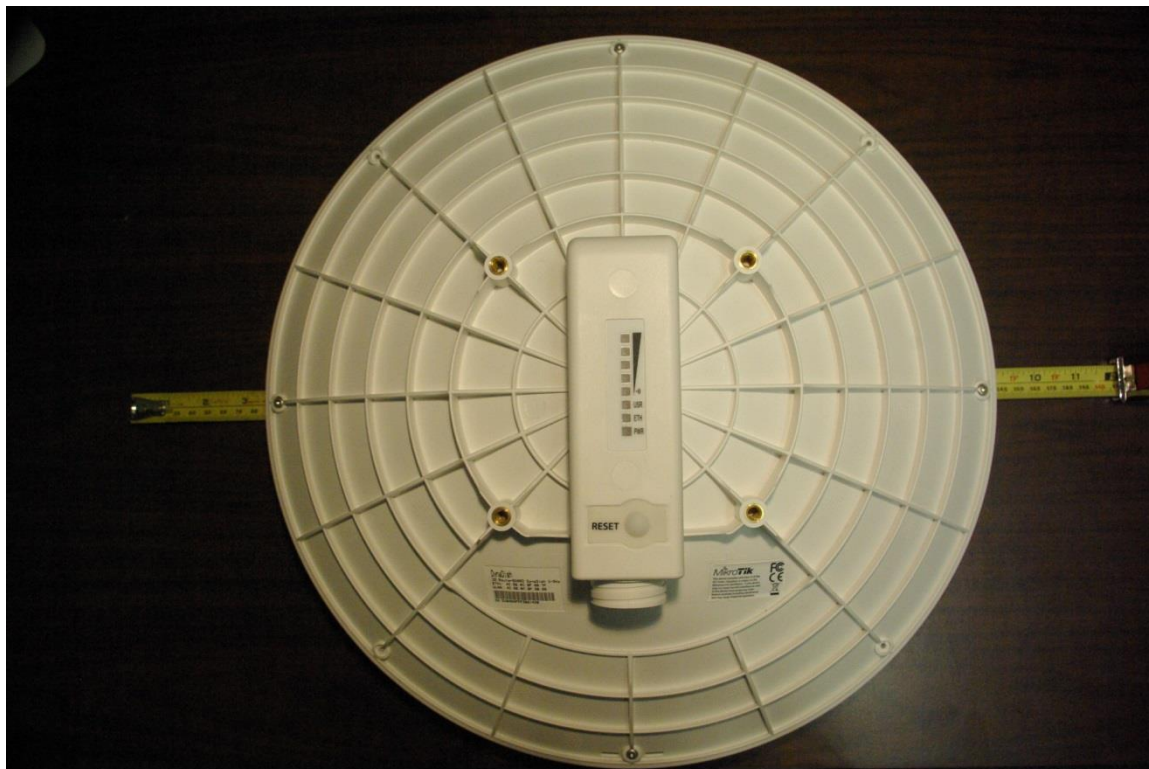

External photographs of equipment under test

Rogers Labs, Inc.
4405 W. 259th Terrace
Louisburg, KS 66053
Phone/Fax: (913) 837-3214
Revision 1

Mikrotik SIA
Model: RBDynaDishG-5HacD
Test #: 150217 SN: 539404FFF3BA/439
Test to: CFR47 (15.247)
File: DynaDish5 ExtPho