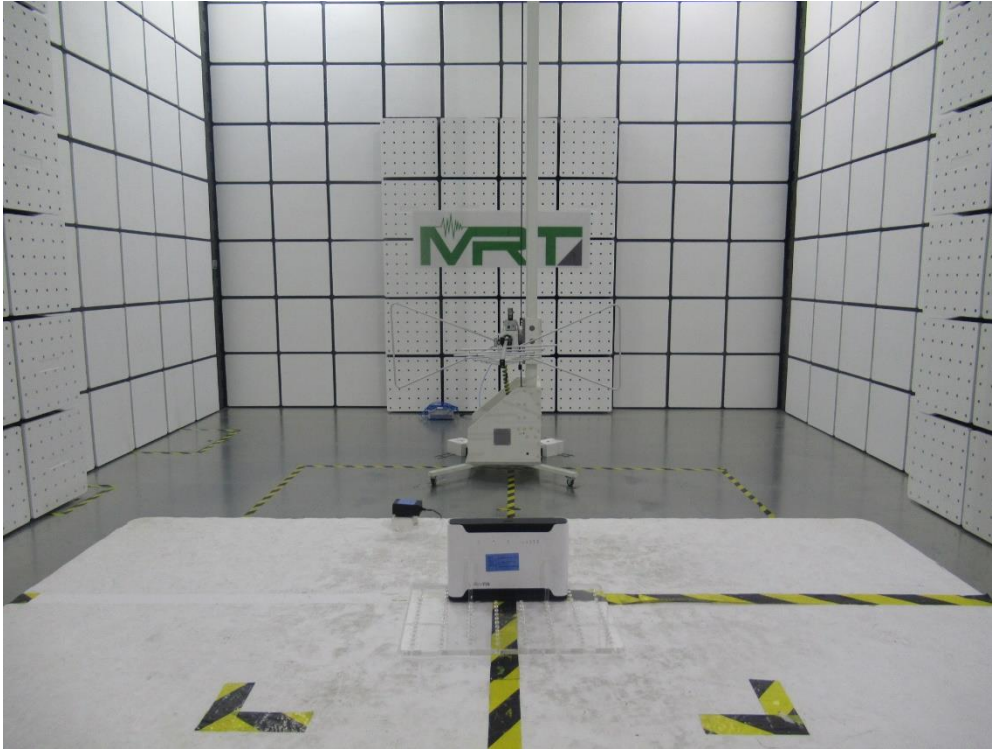

## FCC PART 15C&E Test Setup Photo

Description: Front View of Conducted Emission Test Setup for Power Port

Description: Back View of Conducted Emission Test Setup for Power Port

Test Mode: Mode 1

Description: Radiated Spurious Emission Test Setup for Below 1GHz

Test Mode: Mode 1

Description: Radiated Spurious Emission Test Setup for Above 1GHz

Description: Dynamic Frequency Selection Test Setup