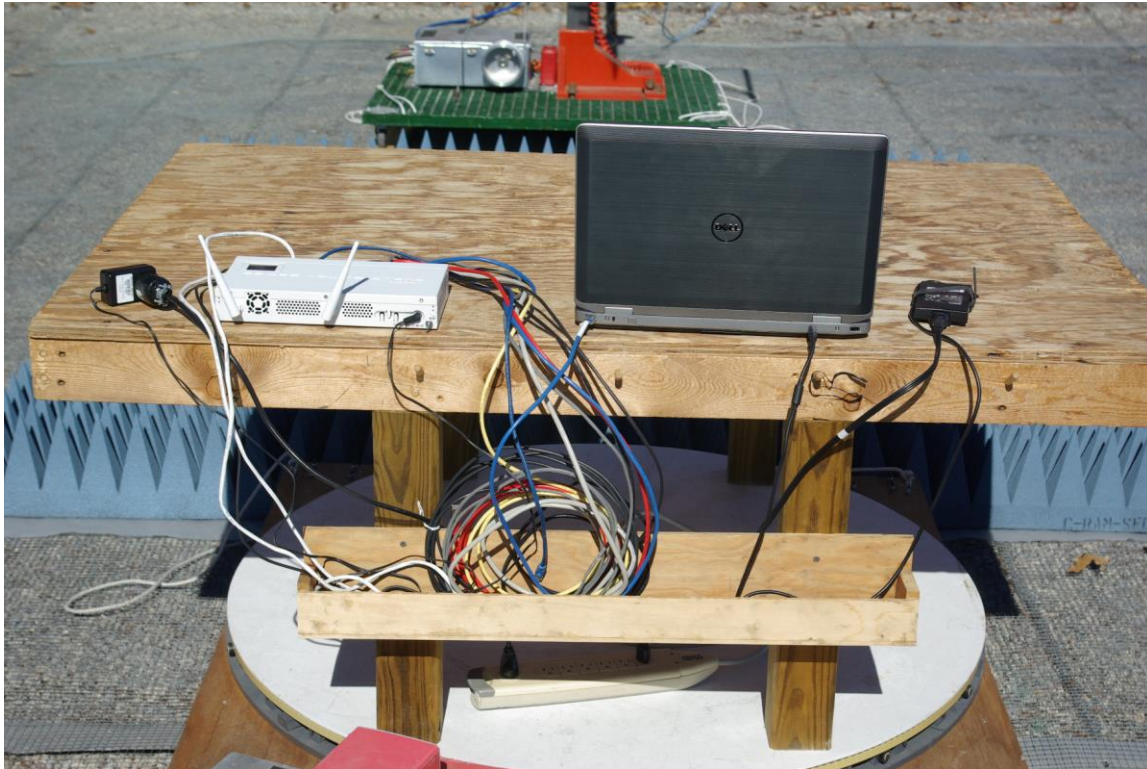

Test setup photographs

AC Line Conducted Emissions

Rogers Labs, Inc.
4405 W. 259th Terrace
Louisburg, KS 66053
Phone/Fax: (913) 837-3214
Revision 1

Mikrotikls SIA
Model: CRS125-24G-1S-2HnD-IN
Test #: 140127
Test to: CFR47 (15.247)
File: TSup CRS125_24G2HND

SN: 49C702384413/352
FCC ID#: TV7CRS125-24G2HND
Date: February 26, 2014
Page 1 of 2

Radiated Emissions

Rogers Labs, Inc.
4405 W. 259th Terrace
Louisburg, KS 66053
Phone/Fax: (913) 837-3214
Revision 1

Mikrotiks SIA
Model: CRS125-24G-1S-2HnD-IN
Test #: 140127
Test to: CFR47 (15.247)
File: TSup CRS125_24G2HND