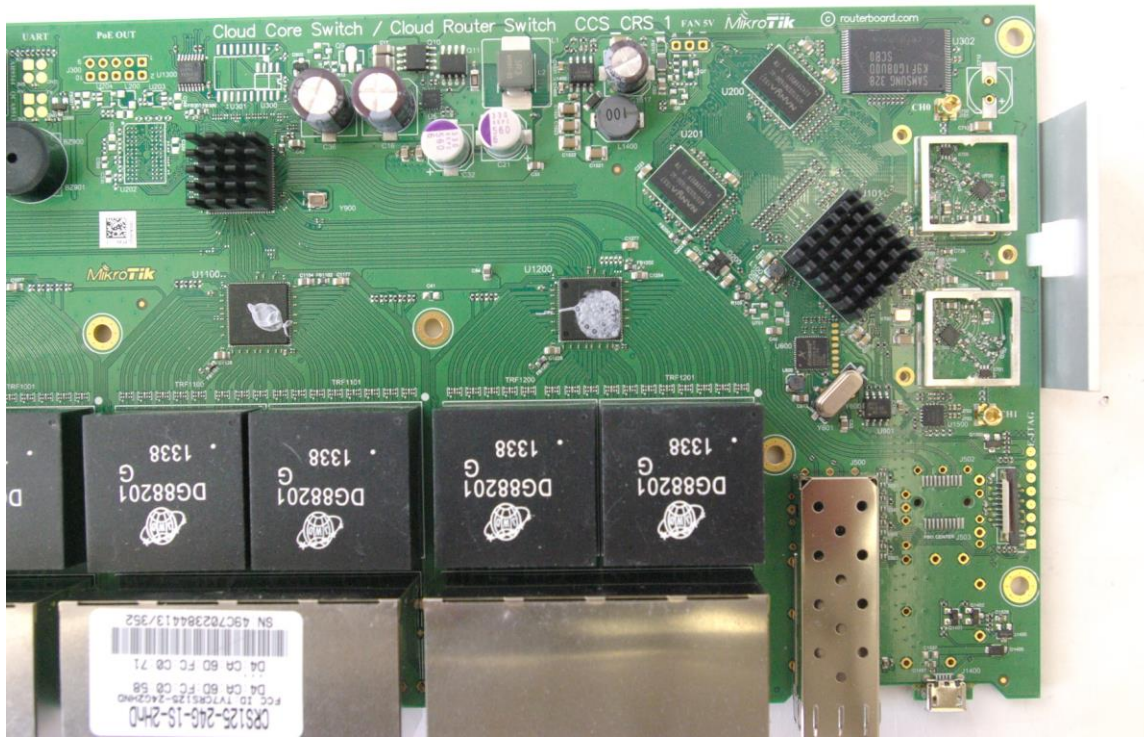

Internal photographs of equipment under test (Shield removed for photograph)

Rogers Labs, Inc.
4405 W. 259th Terrace
Louisburg, KS 66053
Phone/Fax: (913) 837-3214
Revision 1

Mikrotiks SIA
Model: CRS125-24G-1S-2HnD-IN
Test #: 140127
Test to: CFR47 (15.247)
File: IntPho CRS125_24G2HND

SN: 49C702384413/352
FCC ID#: TV7CRS125-24G2HND
Date: February 26, 2014
Page 1 of 2

Rogers Labs, Inc.
4405 W. 259th Terrace
Louisburg, KS 66053
Phone/Fax: (913) 837-3214
Revision 1

Mikrotiks SIA
Model: CRS125-24G-1S-2HnD-IN
Test #: 140127
Test to: CFR47 (15.247)
File: IntPho CRS125_24G2HND