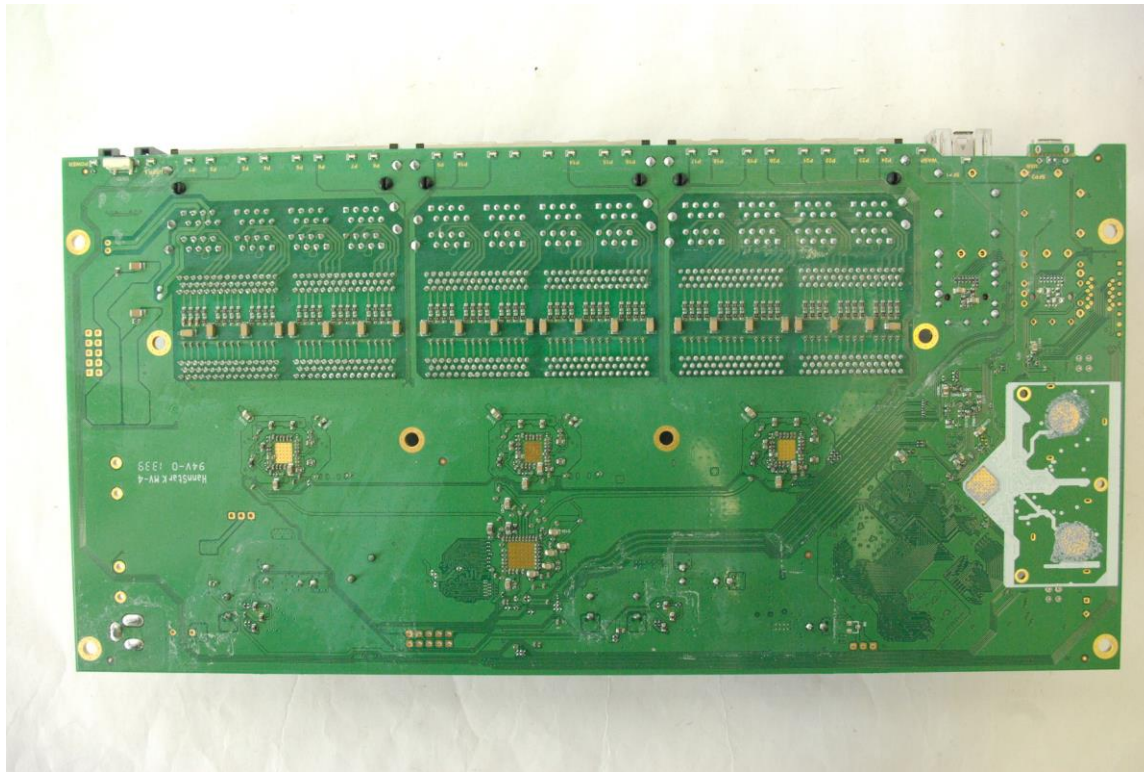

Internal photographs of equipment under test (Shield removed for photograph)

Rogers Labs, Inc.
4405 W. 259th Terrace
Louisburg, KS 66053
Phone/Fax: (913) 837-3214
Revision 1

Mikrotiks SIA
Model: CRS125-24G-1S-2HnD-IN
Test #: 140127
Test to: CFR47 (15.247)
File: IntPho CRS125_24G2HND

SN: 49C702384413/352
FCC ID#: TV7CRS125-24G2HND
Date: February 26, 2014
Page 1 of 2

Rogers Labs, Inc.
4405 W. 259th Terrace
Louisburg, KS 66053
Phone/Fax: (913) 837-3214
Revision 1

Mikrotiks SIA
Model: CRS125-24G-1S-2HnD-IN
Test #: 140127
Test to: CFR47 (15.247)
File: IntPho CRS125_24G2HND

SN: 49C702384413/352
FCC ID#: TV7CRS125-24G2HND
Date: February 26, 2014
Page 2 of 2