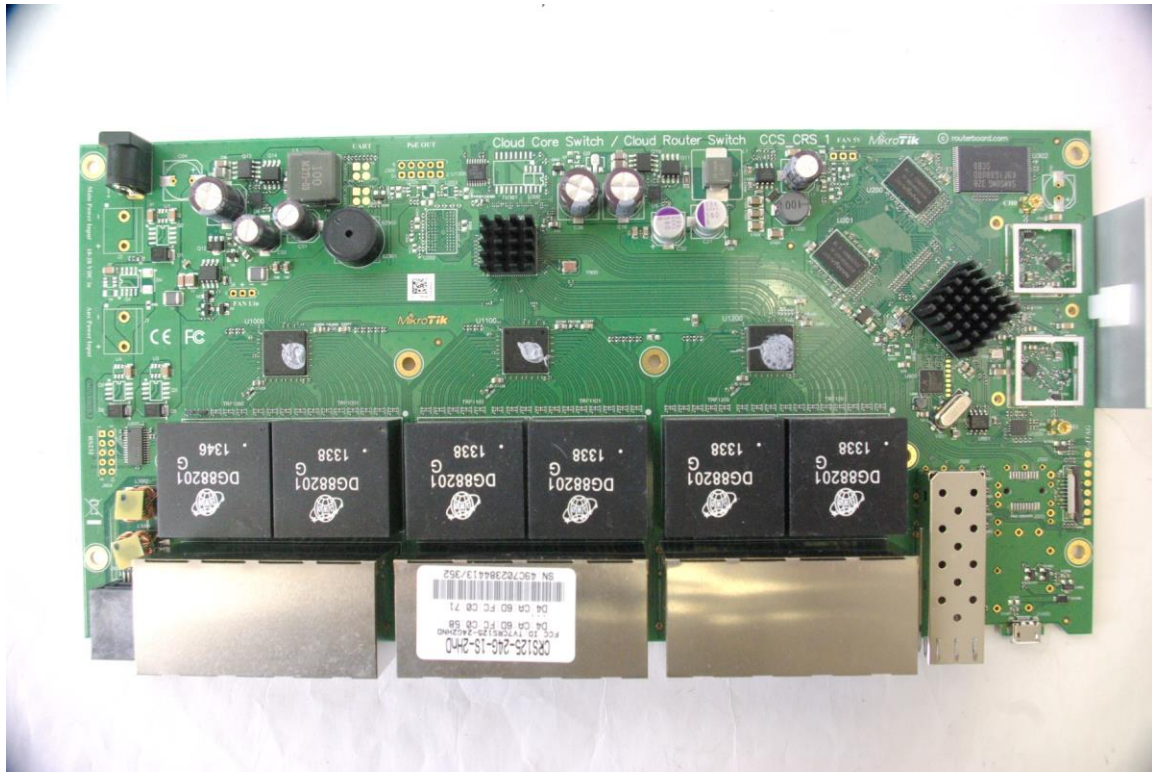

Internal photographs of equipment under test (Shield removed for photograph)

Rogers Labs, Inc.
4405 W. 259th Terrace
Louisburg, KS 66053
Phone/Fax: (913) 837-3214
Revision 1

Mikrotiks SIA
Model: CRS125-24G-1S-2HnD-IN
Test #: 140127
Test to: CFR47 (15.247)
File: IntPho CRS125_24G2HND

SN: 49C702384413/352
FCC ID#: TV7CRS125-24G2HND
Date: February 26, 2014
Page 1 of 2

Rogers Labs, Inc.
4405 W. 259th Terrace
Louisburg, KS 66053
Phone/Fax: (913) 837-3214
Revision 1

Mikrotiks SIA
Model: CRS125-24G-1S-2HnD-IN
Test #: 140127
Test to: CFR47 (15.247)
File: IntPho CRS125_24G2HND