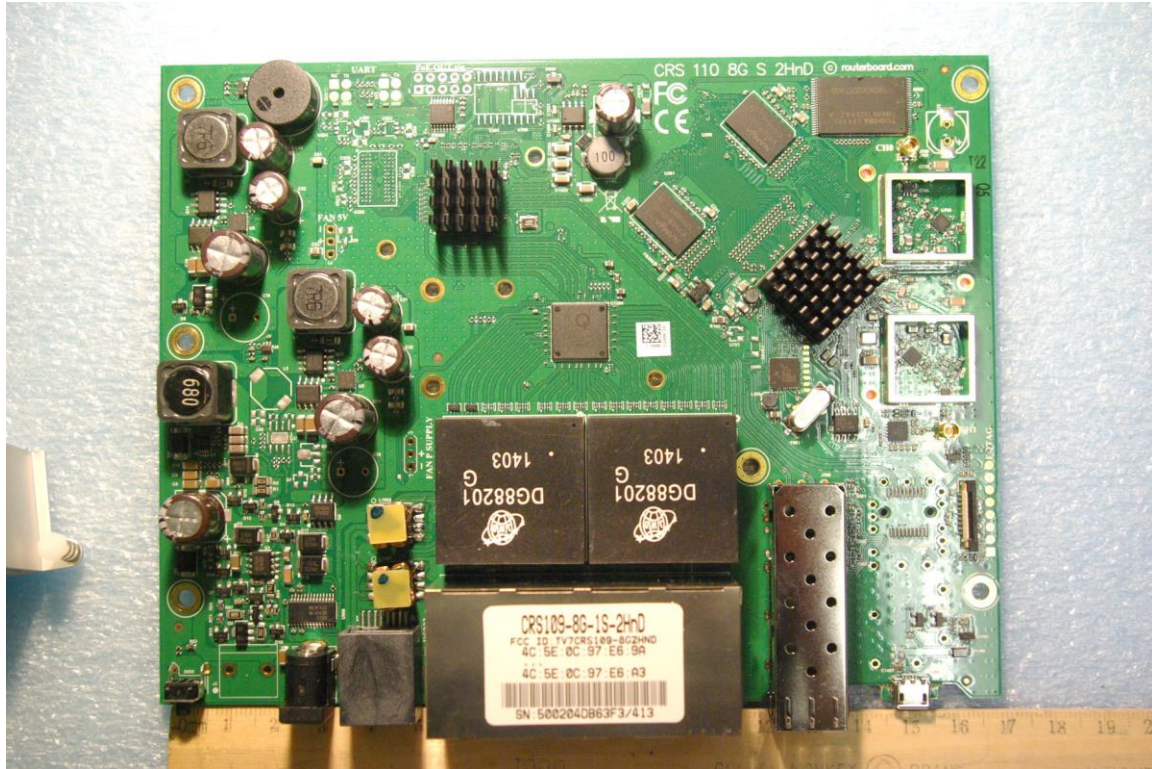

Internal photographs of equipment under test (Shield removed for photograph)

Rogers Labs, Inc.
4405 W. 259th Terrace
Louisburg, KS 66053
Phone/Fax: (913) 837-3214
Revision 1

Mikrotiks SIA
Model: CRS109-8G-1S-2HnD
Test #: 140423
Test to: CFR47 (15.247)
File: IntPho CRS109 8G2HnD

SN: 500204DB63F3/413
FCC ID#: TV7CRS109-8G2HND
Date: May 14, 2014
Page 1 of 1