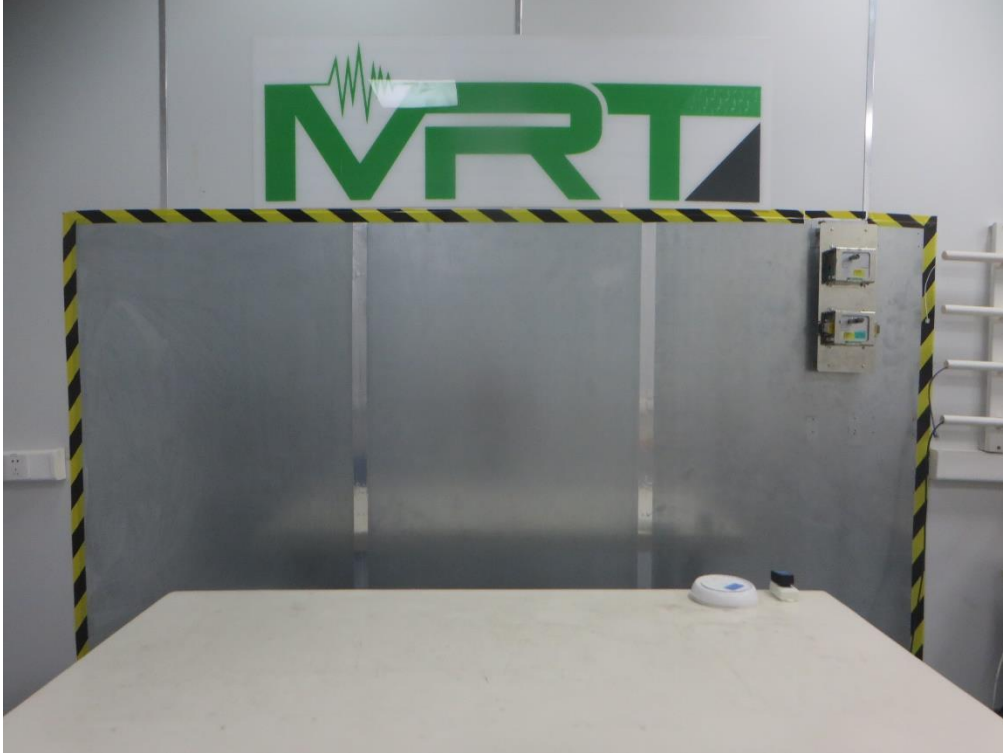

## RF Test Setup Photograph

Test Mode 1

Description: Front View of Conducted Emission Test Setup

Test Mode 1

Description: Back View of Conducted Emission Test Setup

Description: Radiated Spurious Emission Test Setup for below 1GHz

Description: Radiated Spurious Emission Test Setup for above 1GHz

Description: RF Conducted Measurement Test Setup

Description: DFS Test Setup