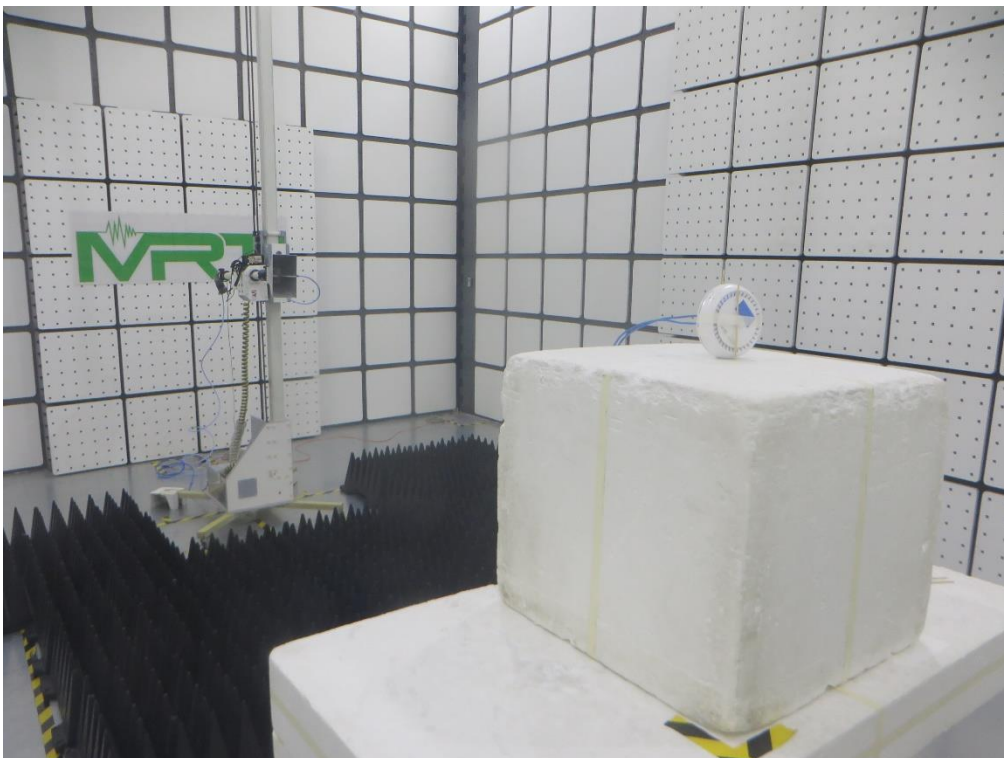

## RF Test Setup Photograph

Test Mode 1

Description: Front View of Conducted Emission Test Setup

Test Mode 1

Description: Back View of Conducted Emission Test Setup

Description: Radiated Spurious Emission Test Setup for below 1GHz

Description: Radiated Spurious Emission Test Setup for above 1GHz

Description: RF Conducted Measurement Test Setup

Description: DFS Test Setup