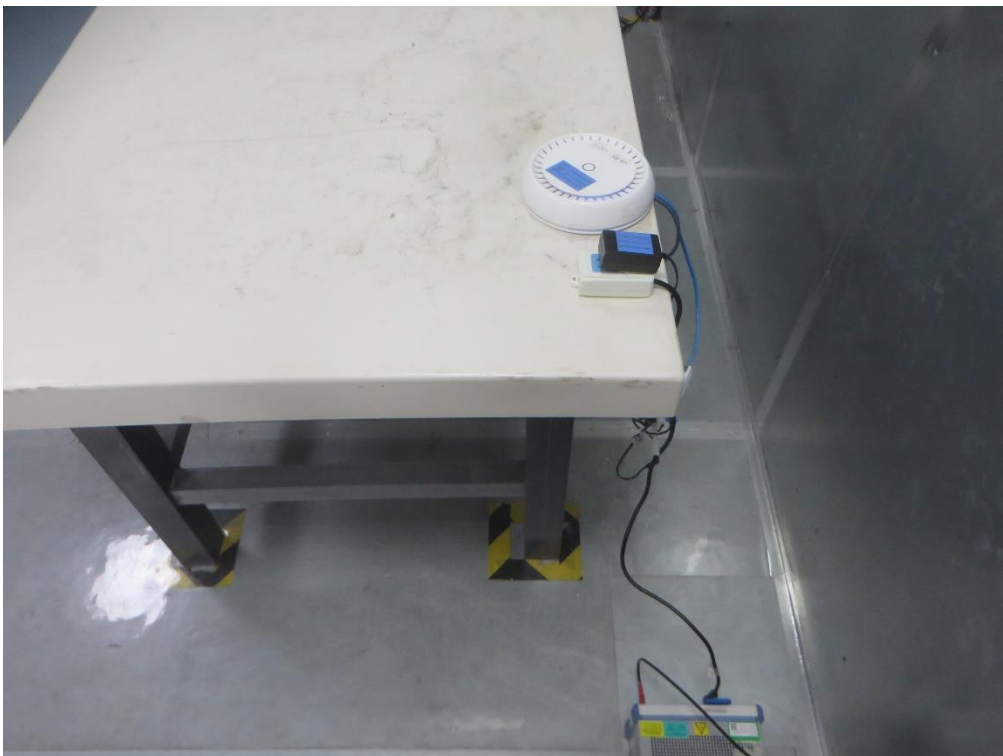

## RF Test Setup Photograph

Test Mode 1

Description: Front View of Conducted Emission Test Setup

Test Mode 1

Description: Back View of Conducted Emission Test Setup

Description: Radiated Spurious Emission Test Setup for below 1GHz

Description: Radiated Spurious Emission Test Setup for above 1GHz

Description: RF Conducted Measurement Test Setup

Description: DFS Test Setup