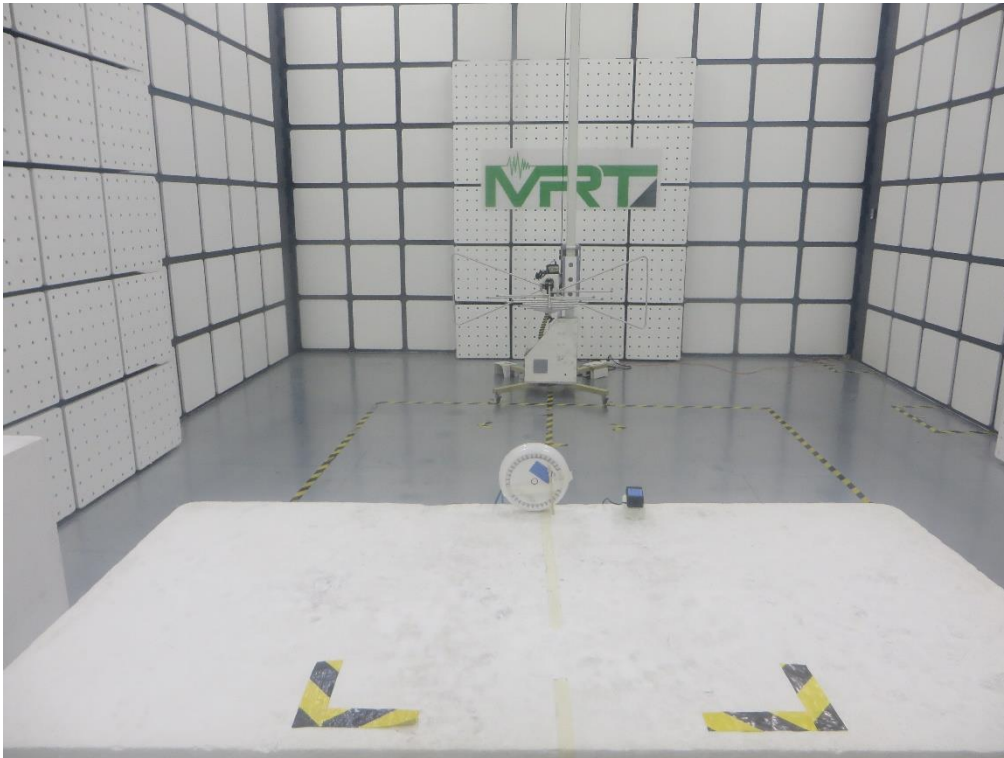

## RF Test Setup Photograph

Test Mode 1

Description: Front View of Conducted Emission Test Setup

Test Mode 1

Description: Back View of Conducted Emission Test Setup

Description: Radiated Spurious Emission Test Setup for below 1GHz

Description: Radiated Spurious Emission Test Setup for above 1GHz

Description: RF Conducted Measurement Test Setup

Description: DFS Test Setup