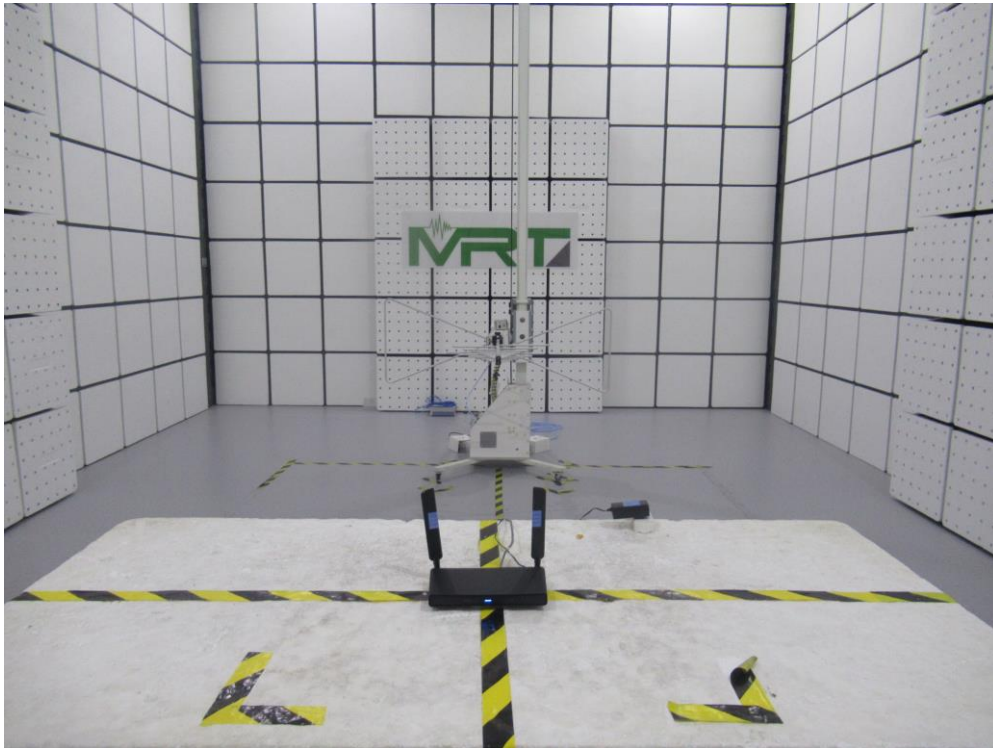

Test Setup Photo

Description: Front View of Conducted Emission Test Setup for Power Port

Description: Back View of Conducted Emission Test Setup for Power Port

Description: Radiated Spurious Emission Test Setup for Below 1GHz

Description: Radiated Spurious Emission Test Setup for Above 1GHz

Description: Conducted Test Setup

Description: DFS Test Setup