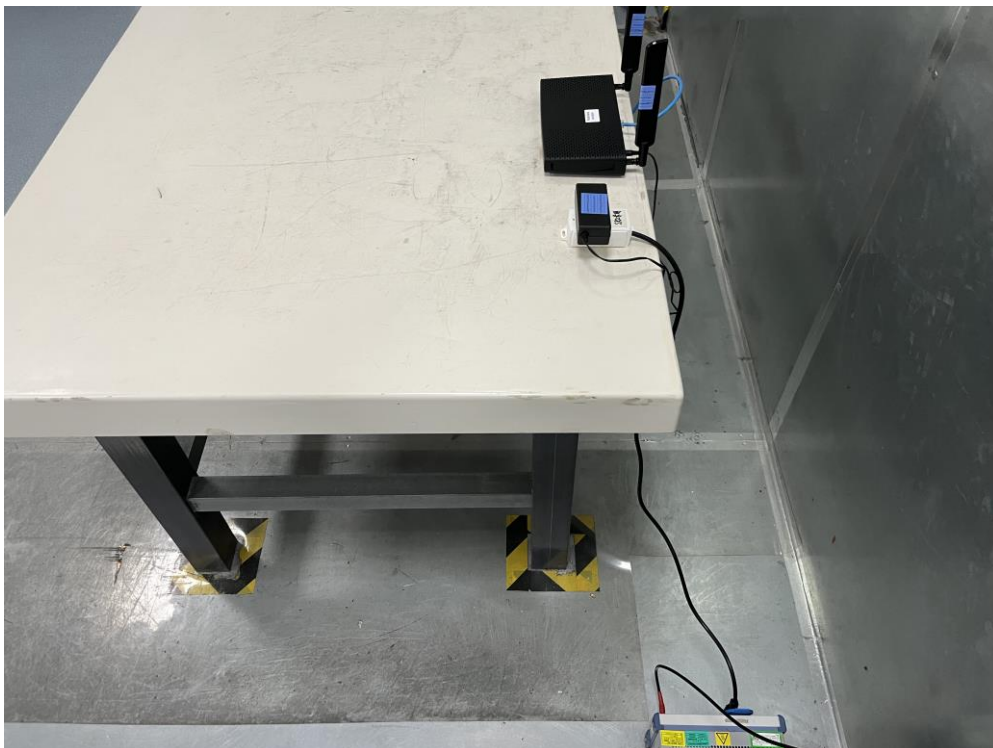

Test Setup Photo

Description: Front View of Conducted Emission Test Setup for Power Port

Description: Back View of Conducted Emission Test Setup for Power Port

Description: Radiated Spurious Emission Test Setup for Below 1GHz

Description: Radiated Spurious Emission Test Setup for Above 1GHz

Description: Conducted Test Setup

Description: DFS Test Setup