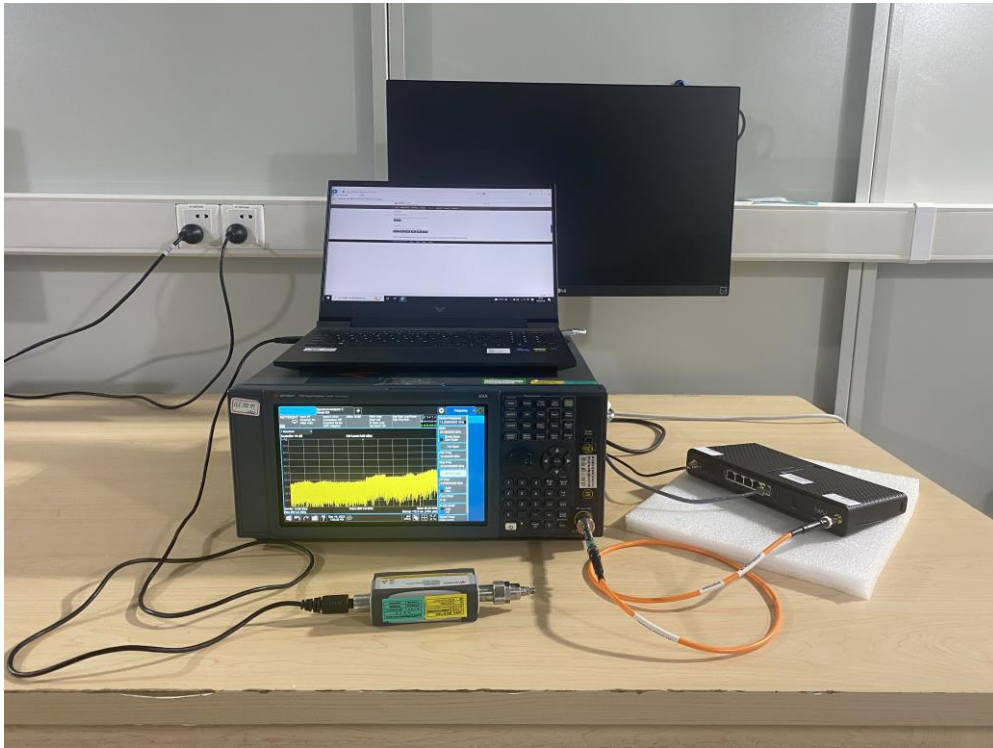

Test Setup Photo

Description: Front View of Conducted Emission Test Setup for Power Port

Description: Back View of Conducted Emission Test Setup for Power Port

Description: Radiated Spurious Emission Test Setup for Below 1GHz

Description: Radiated Spurious Emission Test Setup for Above 1GHz

Description: Conducted Test Setup

Description: DFS Test Setup