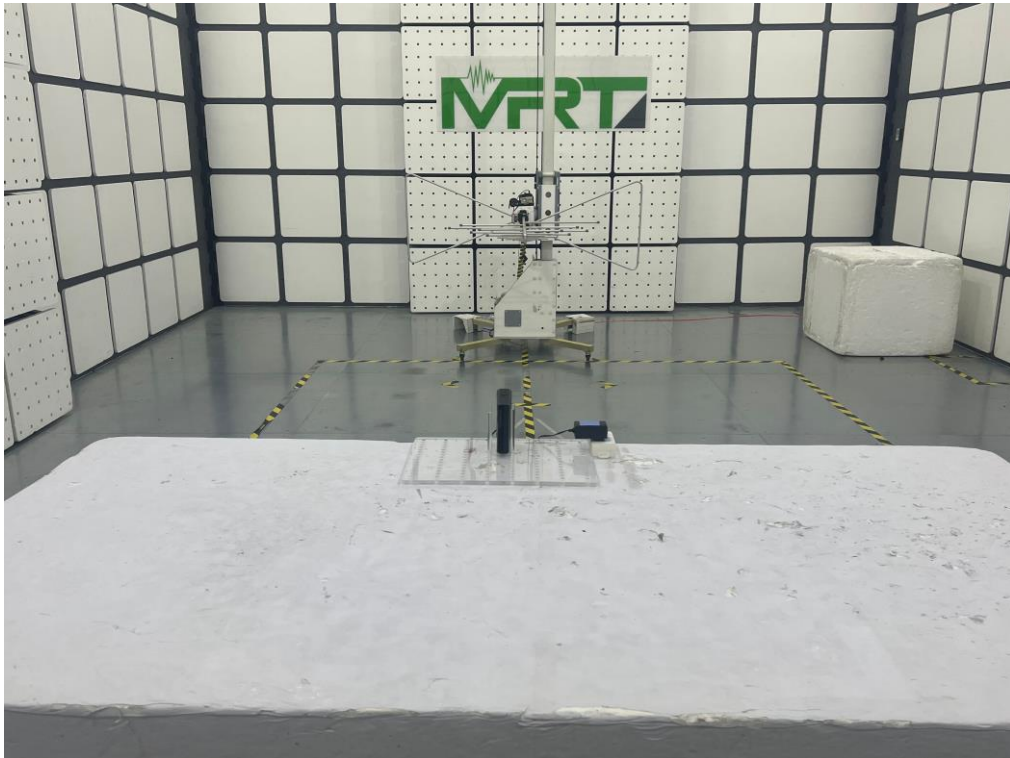

Test Setup Photograph

Description: Front View of Conducted Emission Test Setup for Power Port

Description: Back View of Conducted Emission Test Setup for Power Port

Description: Radiated Spurious Emission Test Setup for Below 1GHz

Description: Radiated Spurious Emission Test Setup for Above 1GHz

Description: Conducted Test Setup