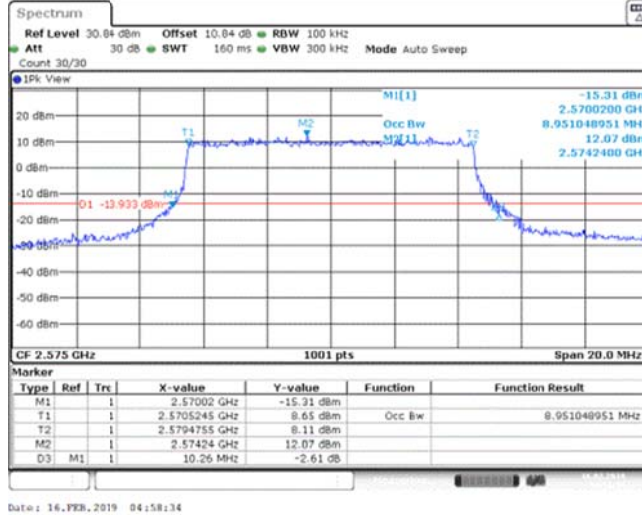

Band38_10MHz_QPSK_37800_50RB#0