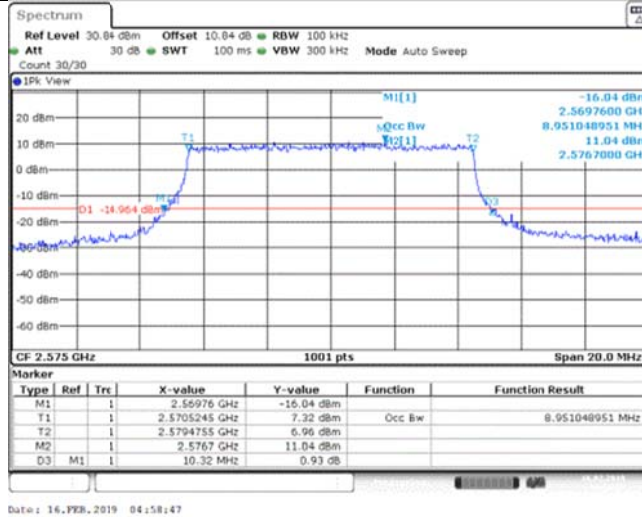

Band38_5MHz_16QAM_38225_25RB#0

Band38_10MHz_QPSK_37800_50RB#0

Band38_10MHz_QPSK_38000_50RB#0

Band38_10MHz_QPSK_38200_50RB#0

Band38_10MHz_16QAM_37800_50RB#0

Band38_10MHz_16QAM_38000_50RB#0

Band38_10MHz_16QAM_38200_50RB#0