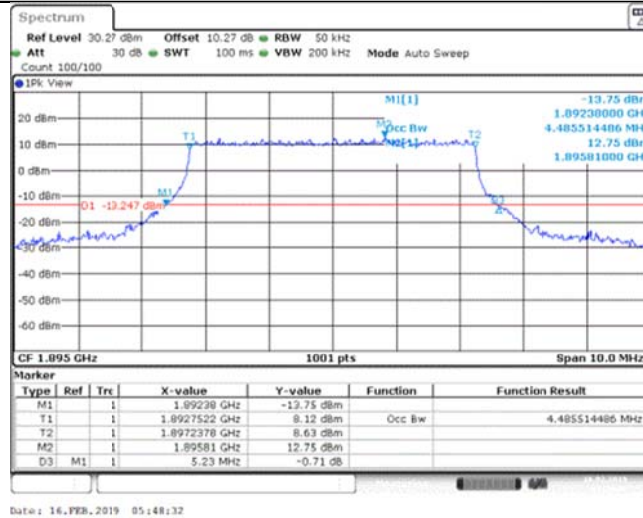

Band39_5MHz_16QAM_38400_25RB#0