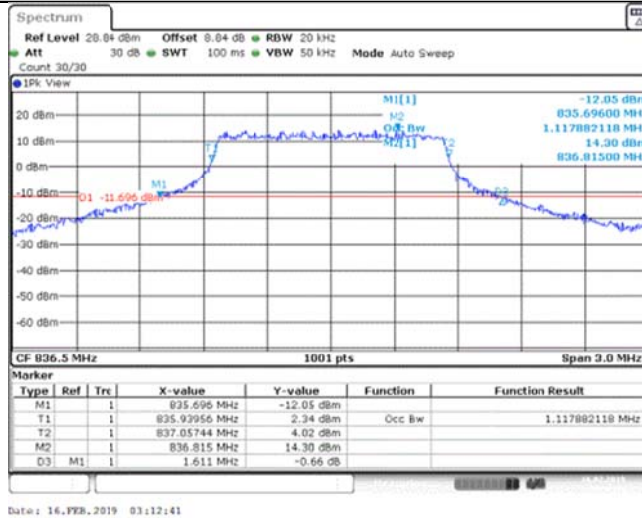

Band26_1.4MHz_16QAM_26915_6RB#0