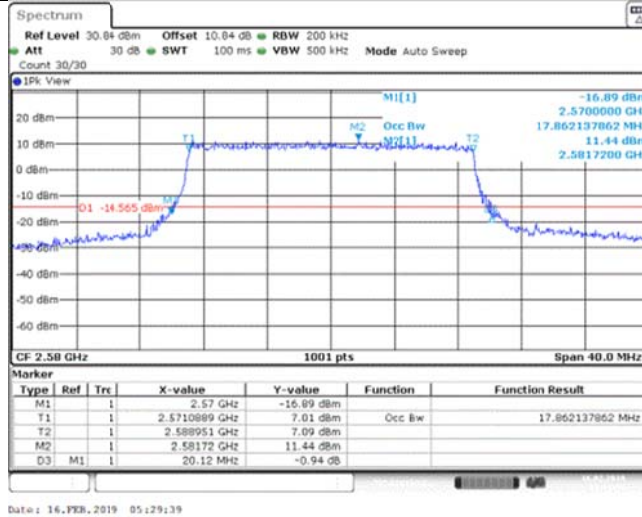

Band38_20MHz_16QAM_37850_100RB#0