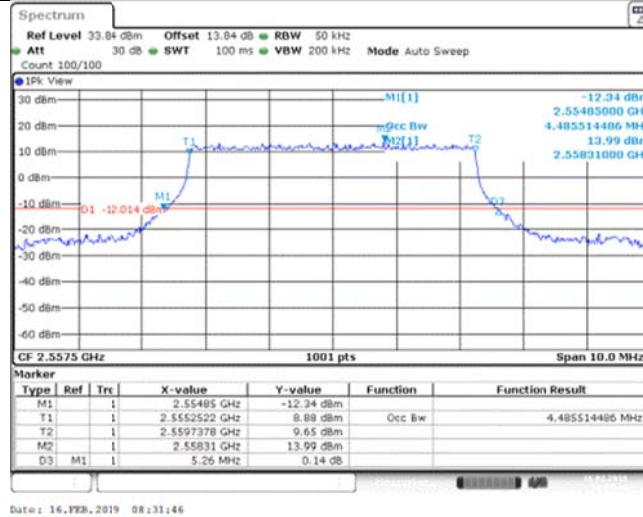

Band39_20MHz_16QAM_38450_100RB#0

Band41_5MHz_QPSK_40265_25RB#0

Band41_5MHz_QPSK_40740_25RB#0

Band41_5MHz_QPSK_41265_25RB#0

Band41_5MHz_16QAM_40265_25RB#0

Band41_5MHz_16QAM_40740_25RB#0

Band41_5MHz_16QAM_41265_25RB#0