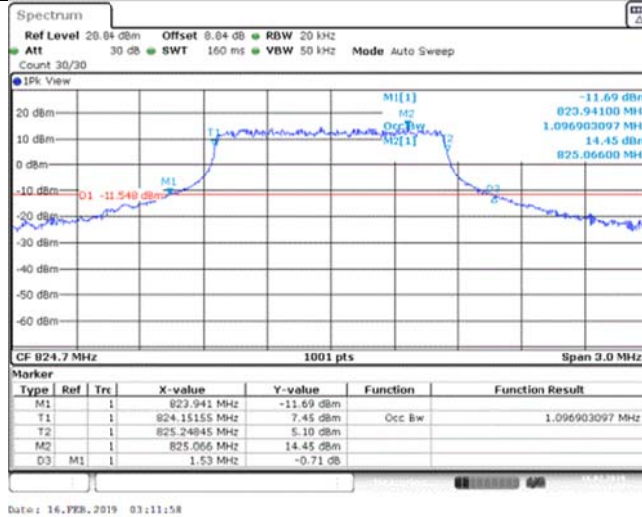

Date: 8, JAN, 2011 14:34:30

Band25_20MHz_16QAM_26365_100RB#0

Date: 8, JAN, 2011 14:35:01

Band25_20MHz_16QAM_26590_100RB#0

Date: 8, JAN, 2011 14:35:33

Band26_1.4MHz_QPSK_26797_6RB#0

Band26_1.4MHz_QPSK_26915_6RB#0