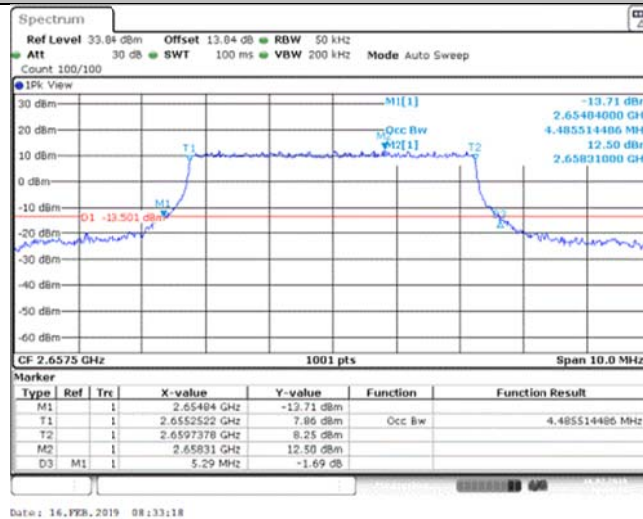

Band39_20MHz_16QAM_38450_100RB#0

Band41_5MHz_QPSK_40265_25RB#0

Band41_5MHz_QPSK_40740_25RB#0

Band41_5MHz_QPSK_41265_25RB#0

Band41_5MHz_16QAM_40265_25RB#0

Band41_5MHz_16QAM_40740_25RB#0

Band41_5MHz_16QAM_41265_25RB#0