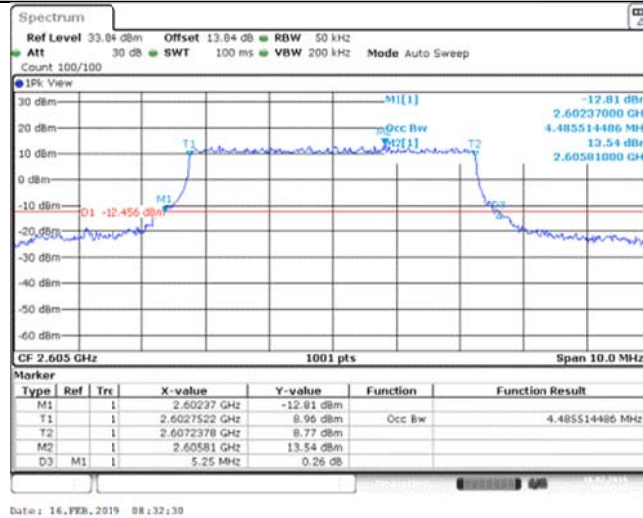

Band39_20MHz_16QAM_38450_100RB#0

Band41_5MHz_QPSK_40265_25RB#0

Band41_5MHz_QPSK_40740_25RB#0

Band41_5MHz_QPSK_41265_25RB#0

Band41_5MHz_16QAM_40265_25RB#0

Band41_5MHz_16QAM_40740_25RB#0

Band41_5MHz_16QAM_41265_25RB#0