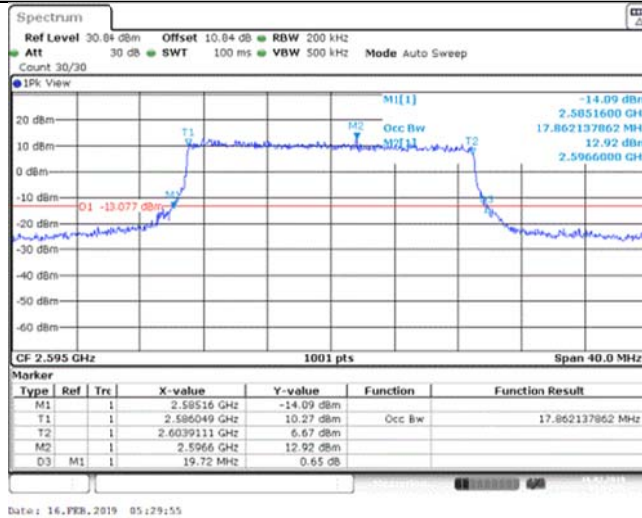

Band38_20MHz_QPSK_38000_100RB#0