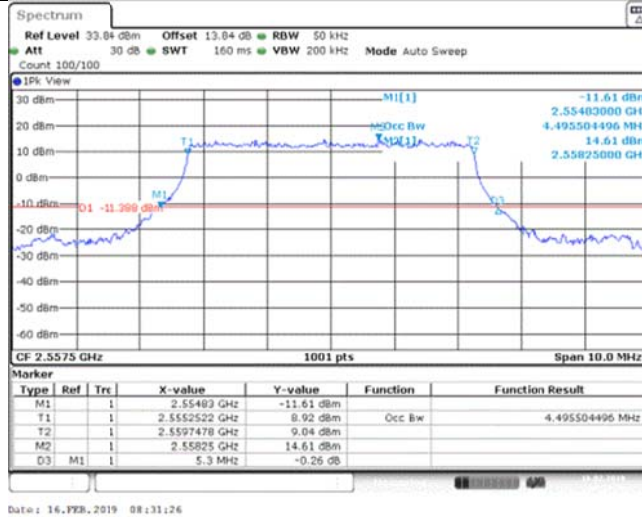

Band41_5MHz_QPSK_40265_25RB#0