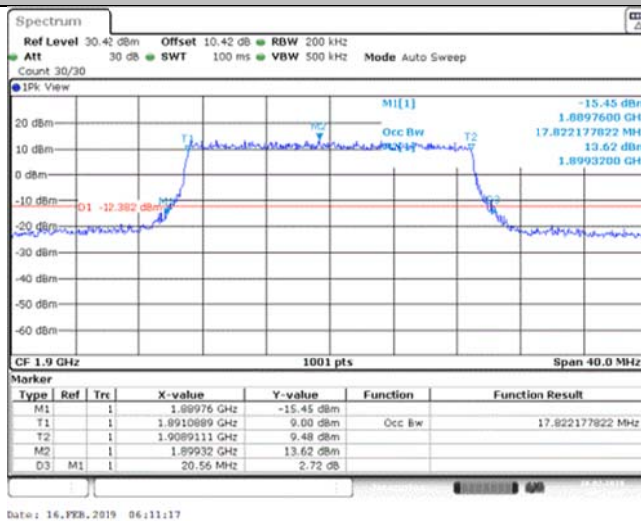

Band39_20MHz_16QAM_38450_100RB#0