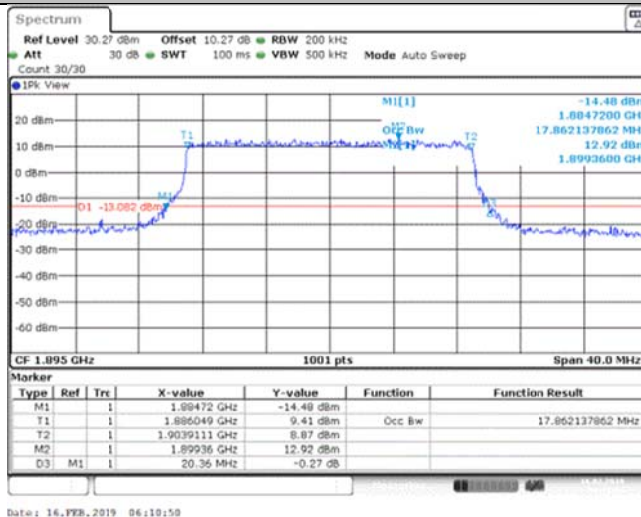

Band39_15MHz_16QAM_38400_75RB#0

Band39_15MHz_16QAM_38475_75RB#0

Band39_20MHz_QPSK_38350_100RB#0

Band39_20MHz_QPSK_38400_100RB#0

Band39_20MHz_QPSK_38450_100RB#0

Band39_20MHz_16QAM_38350_100RB#0

Band39_20MHz_16QAM_38400_100RB#0