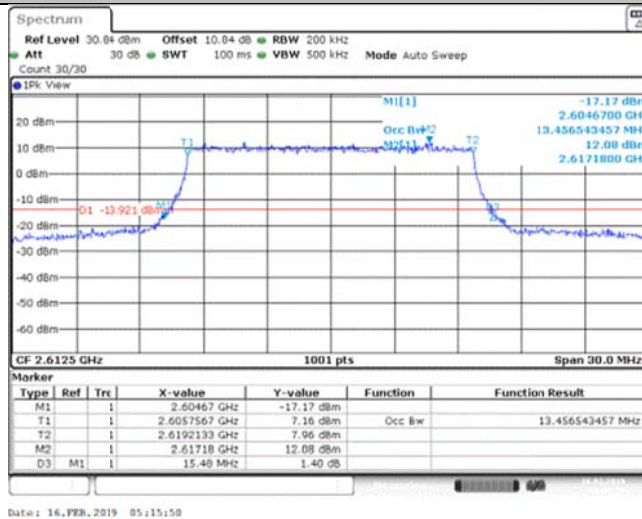

Band38_15MHz_QPSK_37825_75RB#0

Band38_15MHz_QPSK_38000_75RB#0

Band38_15MHz_QPSK_38175_75RB#0

Band38_15MHz_16QAM_37825_75RB#0

Band38_15MHz_16QAM_38000_75RB#0

Band38_15MHz_16QAM_38175_75RB#0

Band38_20MHz_QPSK_37850_100RB#0