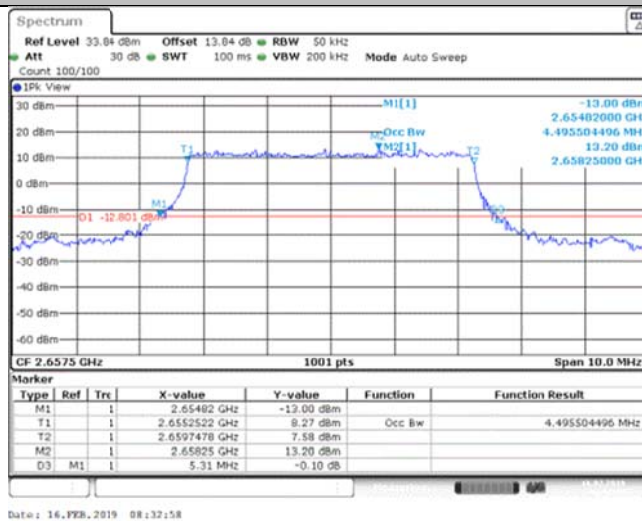

Band39_20MHz_16QAM_38450_100RB#0

Band41_5MHz_QPSK_40265_25RB#0

Band41_5MHz_QPSK_40740_25RB#0

Band41_5MHz_QPSK_41265_25RB#0

Band41_5MHz_16QAM_40265_25RB#0

Band41_5MHz_16QAM_40740_25RB#0

Band41_5MHz_16QAM_41265_25RB#0