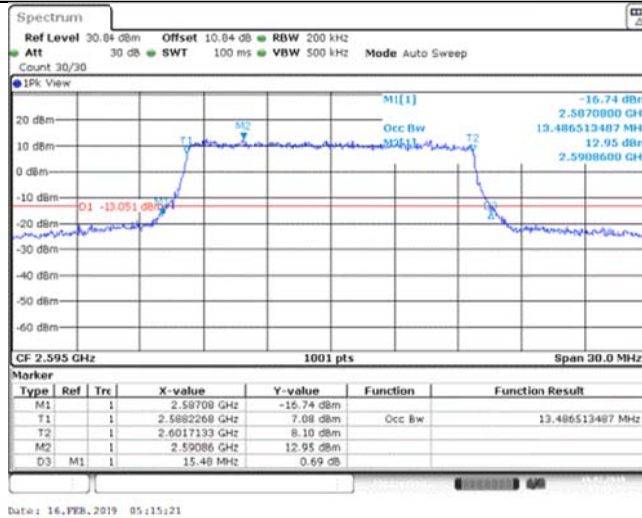

Band38_15MHz_QPSK_37825_75RB#0

Band38_15MHz_QPSK_38000_75RB#0

Band38_15MHz_QPSK_38175_75RB#0

Band38_15MHz_16QAM_37825_75RB#0

Band38_15MHz_16QAM_38000_75RB#0

Band38_15MHz_16QAM_38175_75RB#0

Band38_20MHz_QPSK_37850_100RB#0