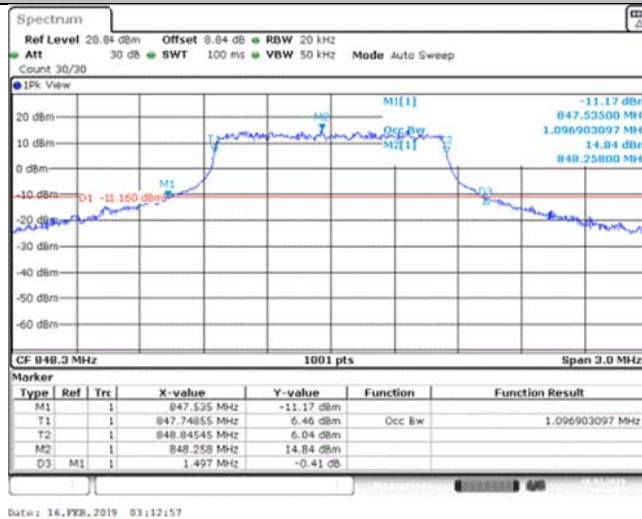

Band26_1.4MHz_QPSK_27033_6RB#0