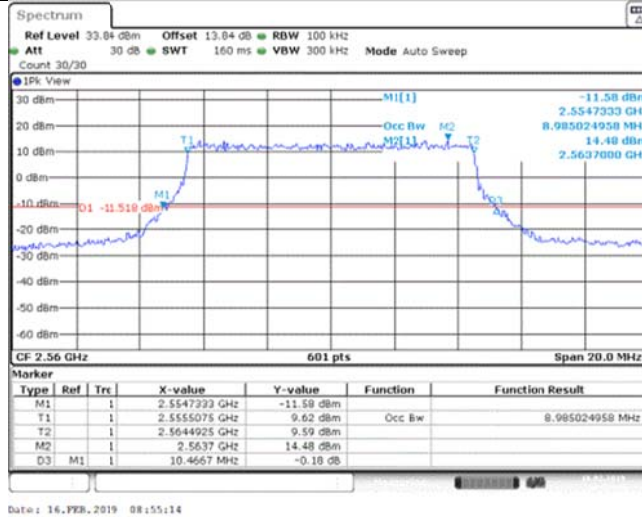

Band41_10MHz_QPSK_40290_50RB#0