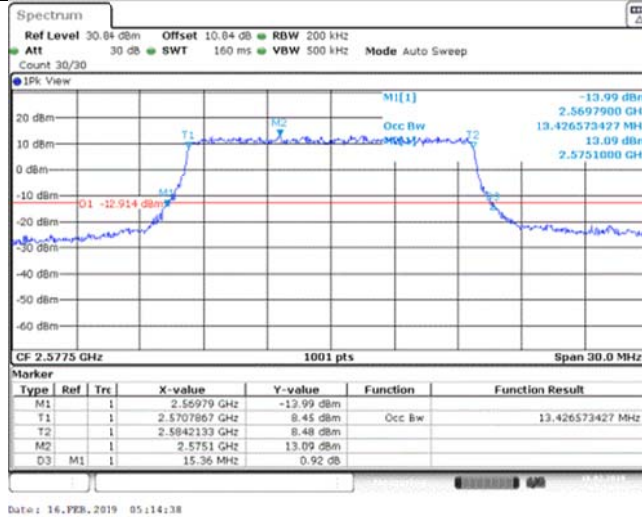

Band38_15MHz_QPSK_37825_75RB#0