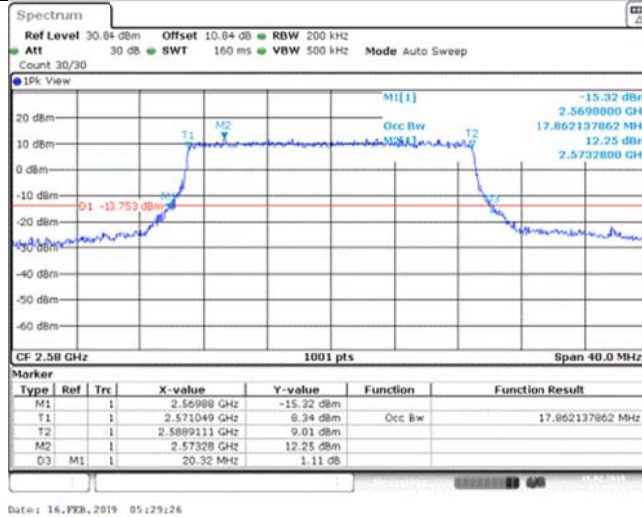

Band38_15MHz_QPSK_37825_75RB#0

Band38_15MHz_QPSK_38000_75RB#0

Band38_15MHz_QPSK_38175_75RB#0

Band38_15MHz_16QAM_37825_75RB#0

Band38_15MHz_16QAM_38000_75RB#0

Band38_15MHz_16QAM_38175_75RB#0

Band38_20MHz_QPSK_37850_100RB#0