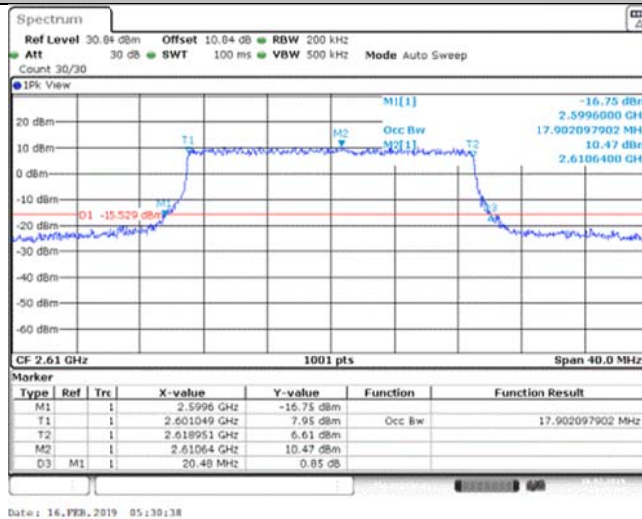

Band38_20MHz_QPSK_38000_100RB#0

Band38_20MHz_QPSK_38150_100RB#0

Band38_20MHz_16QAM_37850_100RB#0

Band38_20MHz_16QAM_38000_100RB#0

Band38_20MHz_16QAM_38150_100RB#0

Band39_5MHz_QPSK_38275_25RB#0

Band39_5MHz_QPSK_38400_25RB#0