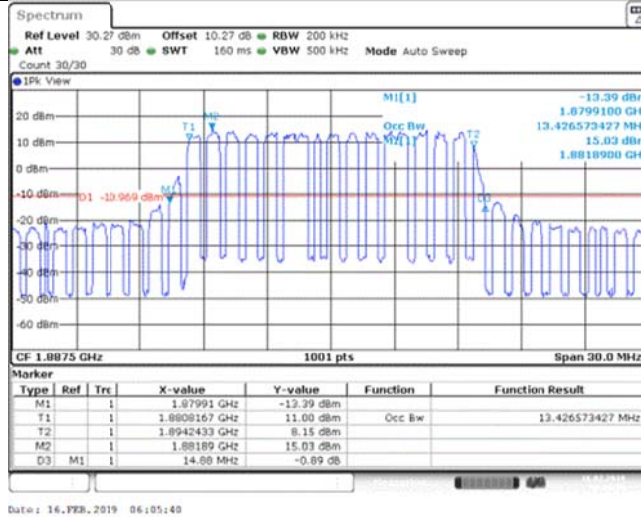

Band39_10MHz_16QAM_38300_50RB#0

Band39_10MHz_16QAM_38400_50RB#0

Band39_10MHz_16QAM_38500_50RB#0

Band39_15MHz_QPSK_38325_75RB#0

Band39_15MHz_QPSK_38400_75RB#0

Band39_15MHz_QPSK_38475_75RB#0

Band39_15MHz_16QAM_38325_75RB#0