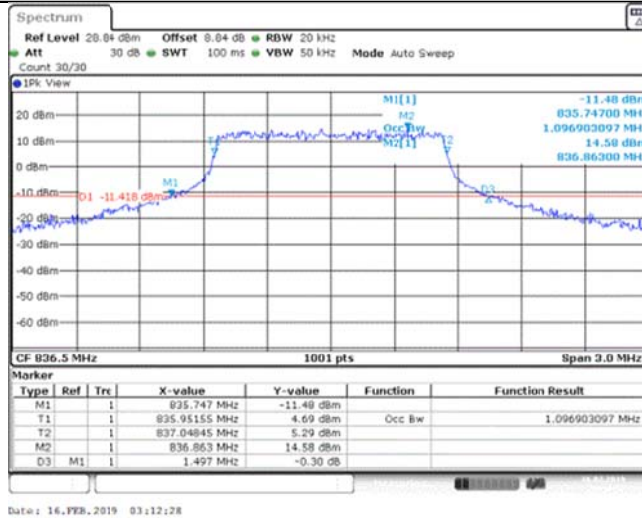

Date: 8, JAN, 2011 14:34:30

Band25_20MHz_16QAM_26365_100RB#0

Date: 8, JAN, 2011 14:35:01

Band25_20MHz_16QAM_26590_100RB#0

Date: 8, JAN, 2011 14:35:33

Band26_1.4MHz_QPSK_26797_6RB#0

Band26_1.4MHz_QPSK_26915_6RB#0