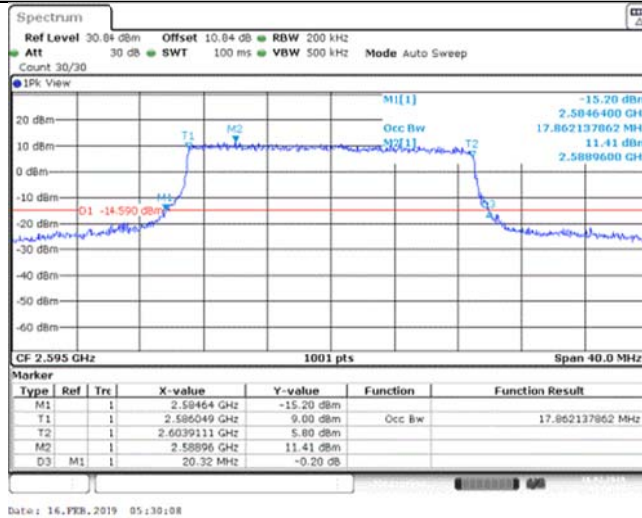

Band38_20MHz_QPSK_38000_100RB#0

Band38_20MHz_QPSK_38150_100RB#0

Band38_20MHz_16QAM_37850_100RB#0

Band38_20MHz_16QAM_38000_100RB#0

Band38_20MHz_16QAM_38150_100RB#0

Band39_5MHz_QPSK_38275_25RB#0

Band39_5MHz_QPSK_38400_25RB#0