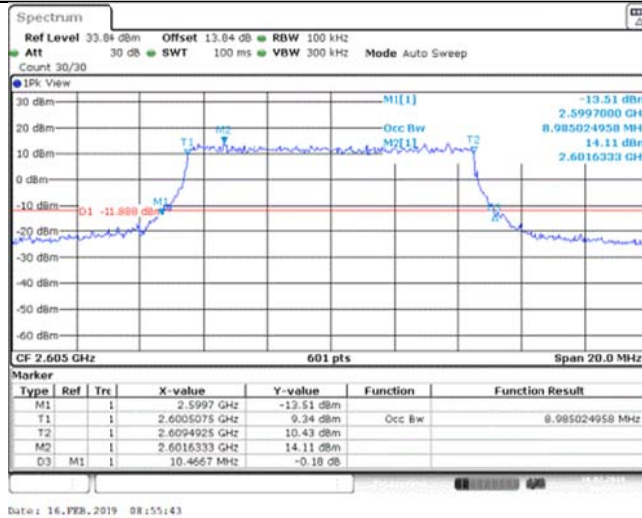

Band41_10MHz_QPSK_40740_50RB#0