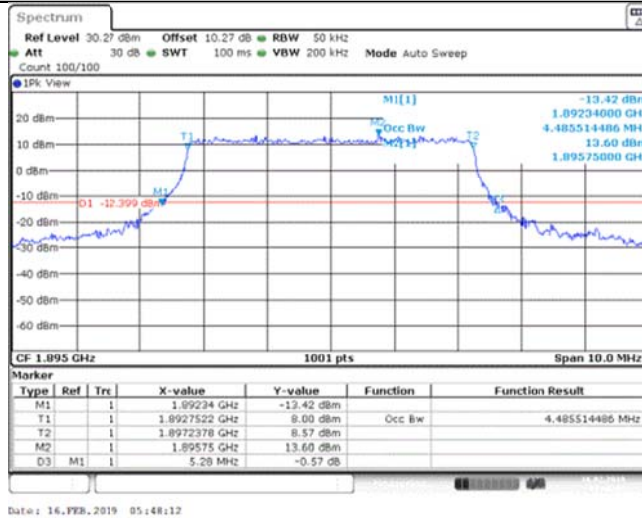

Band38_20MHz_QPSK_38000_100RB#0

Band38_20MHz_QPSK_38150_100RB#0

Band38_20MHz_16QAM_37850_100RB#0

Band38_20MHz_16QAM_38000_100RB#0

Band38_20MHz_16QAM_38150_100RB#0

Band39_5MHz_QPSK_38275_25RB#0

Band39_5MHz_QPSK_38400_25RB#0