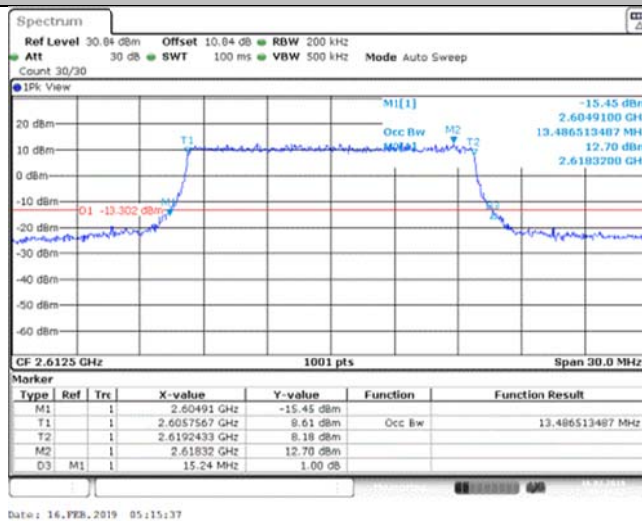

Band38_15MHz_QPSK_38175_75RB#0