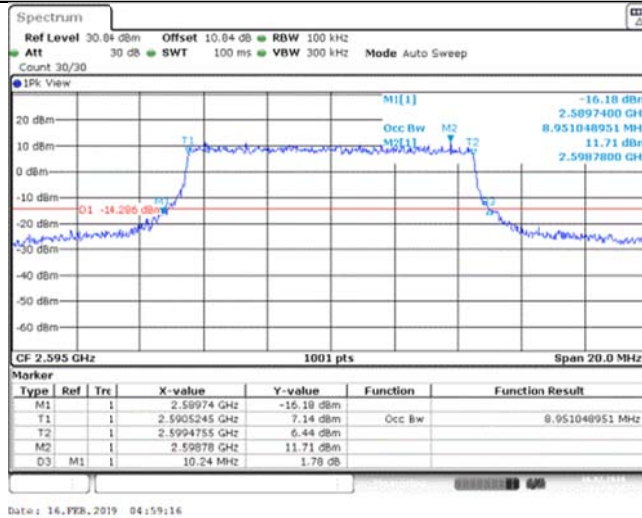

Band38_5MHz_16QAM_38225_25RB#0

Band38_10MHz_QPSK_37800_50RB#0

Band38_10MHz_QPSK_38000_50RB#0

Band38_10MHz_QPSK_38200_50RB#0

Band38_10MHz_16QAM_37800_50RB#0

Band38_10MHz_16QAM_38000_50RB#0

Band38_10MHz_16QAM_38200_50RB#0