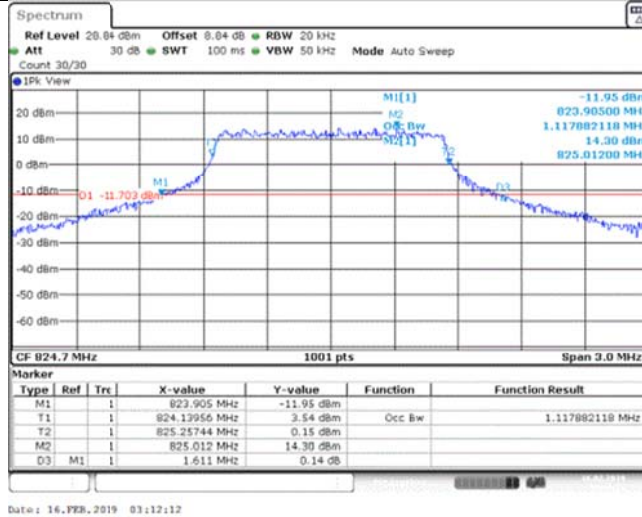

Band26_1.4MHz_16QAM_26797_6RB#0