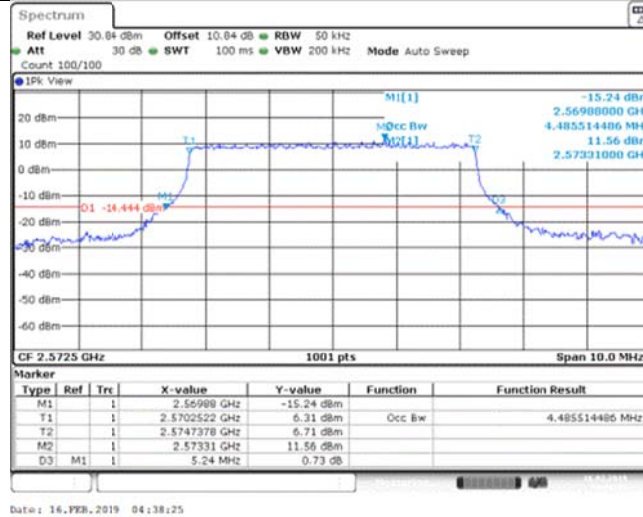

Band38_5MHz_QPSK_37775_25RB#0

Date: 5.MAR.2019 00:20:15

Band38_5MHz_QPSK_38000_25RB#0

Date: 16.FEB.2019 04:38:48

Band38_5MHz_QPSK_38225_25RB#0

Date: 16.FEB.2019 04:39:32

Band38_5MHz_16QAM_37775_25RB#0

Band38_5MHz_16QAM_38000_25RB#0