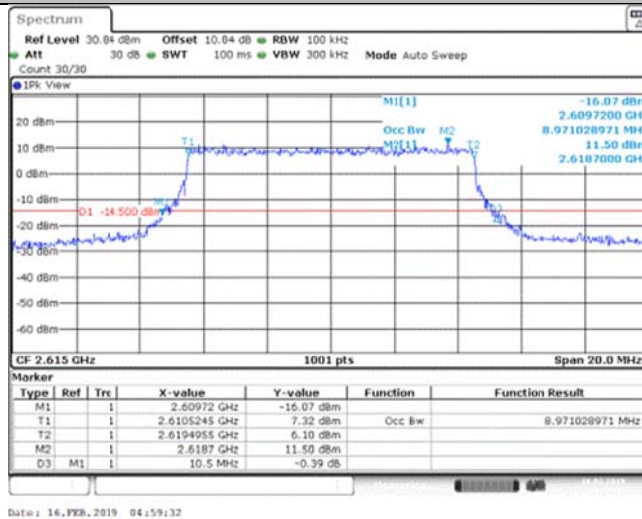

Band38_5MHz_16QAM_38225_25RB#0

Band38_10MHz_QPSK_37800_50RB#0

Band38_10MHz_QPSK_38000_50RB#0

Band38_10MHz_QPSK_38200_50RB#0

Band38_10MHz_16QAM_37800_50RB#0

Band38_10MHz_16QAM_38000_50RB#0

Band38_10MHz_16QAM_38200_50RB#0