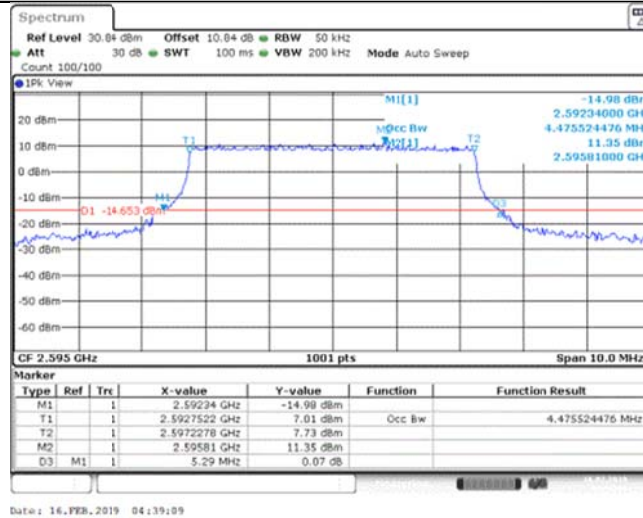

Band38_5MHz_QPSK_37775_25RB#0

Date: 5.MAR.2019 00:20:15

Band38_5MHz_QPSK_38000_25RB#0

Date: 16.FEB.2019 04:38:48

Band38_5MHz_QPSK_38225_25RB#0

Date: 16.FEB.2019 04:39:32

Band38_5MHz_16QAM_37775_25RB#0

Band38_5MHz_16QAM_38000_25RB#0