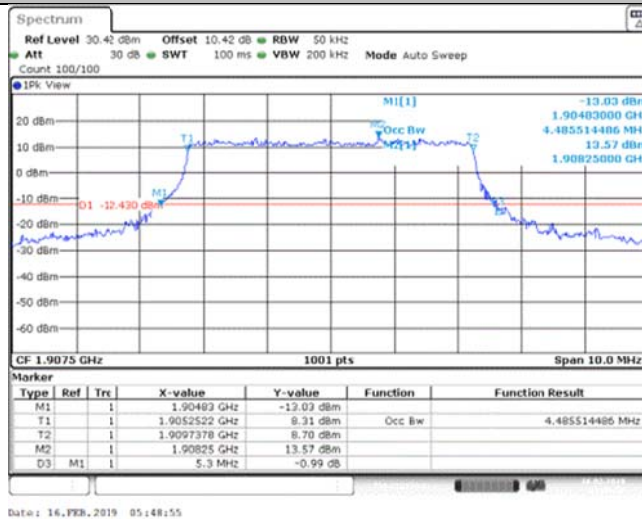

Band39_5MHz_QPSK_38525_25RB#0