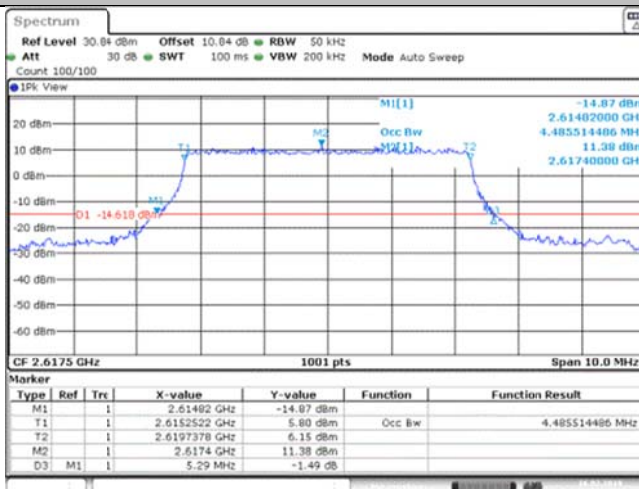

Band38_5MHz_QPSK_37775_25RB#0

Date: 5.MAR.2019 00:20:15

Band38_5MHz_QPSK_38000_25RB#0

Date: 16.FEB.2019 04:38:48

Band38_5MHz_QPSK_38225_25RB#0

Date: 16.FEB.2019 04:39:32

Band38_5MHz_16QAM_37775_25RB#0

Band38_5MHz_16QAM_38000_25RB#0