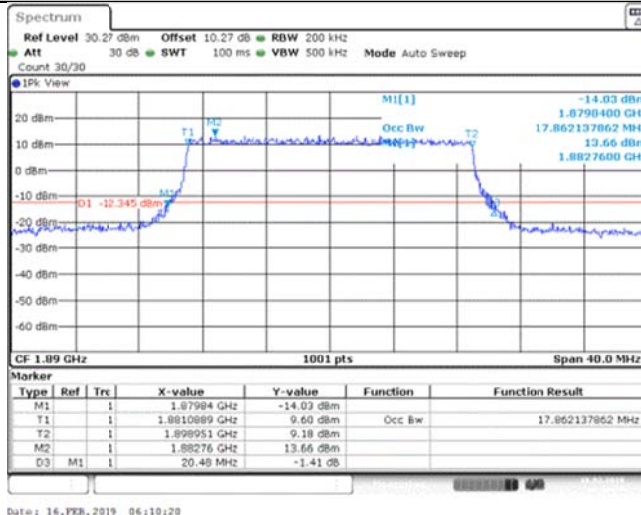

Band39_15MHz_16QAM_38400_75RB#0

Band39_15MHz_16QAM_38475_75RB#0

Band39_20MHz_QPSK_38350_100RB#0

Band39_20MHz_QPSK_38400_100RB#0

Band39_20MHz_QPSK_38450_100RB#0

Band39_20MHz_16QAM_38350_100RB#0

Band39_20MHz_16QAM_38400_100RB#0