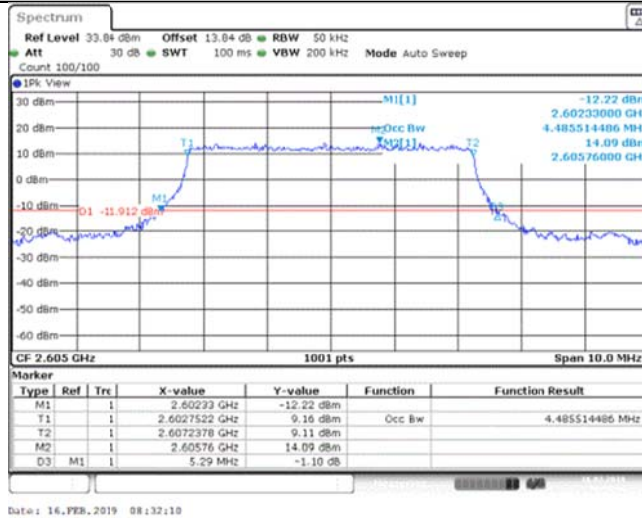

Band41_5MHz_QPSK_40740_25RB#0