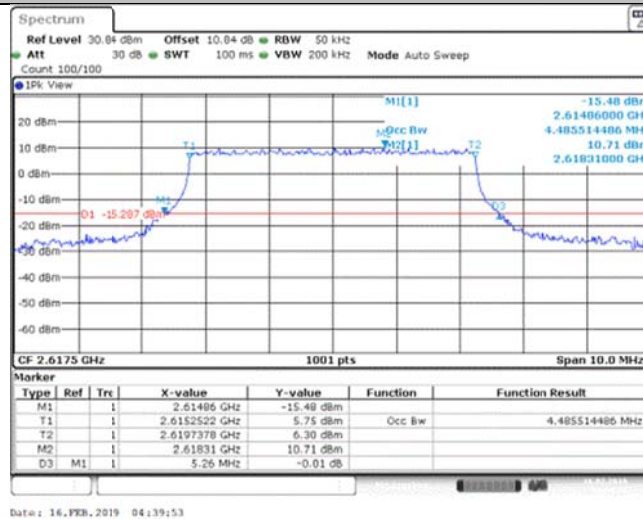

Band38_5MHz_16QAM_38225_25RB#0