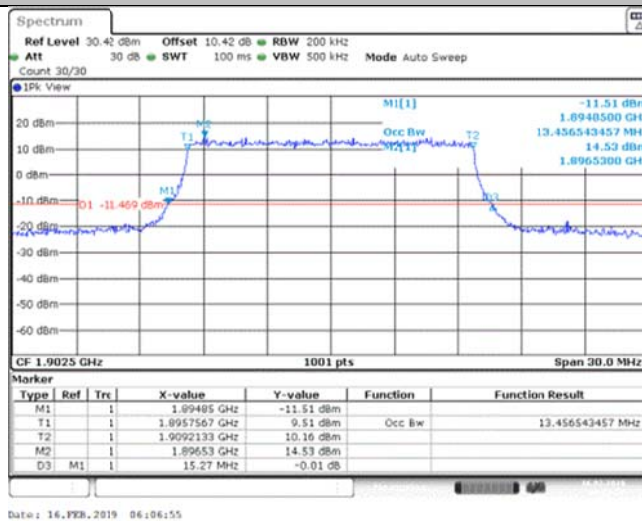

Band39_15MHz_16QAM_38475_75RB#0