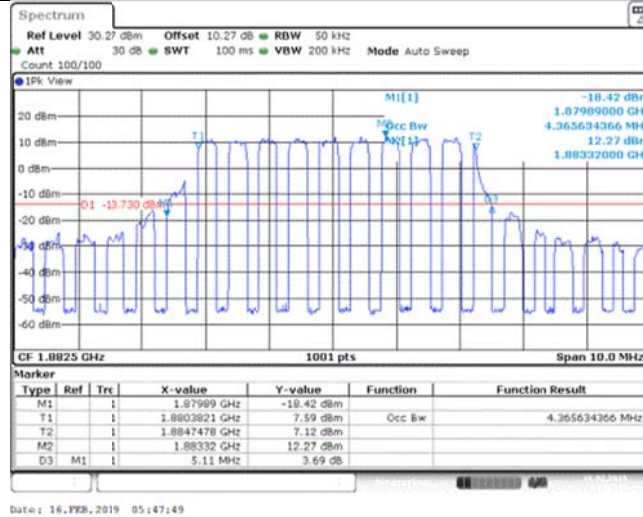

Band39_5MHz_16QAM_38275_25RB#0