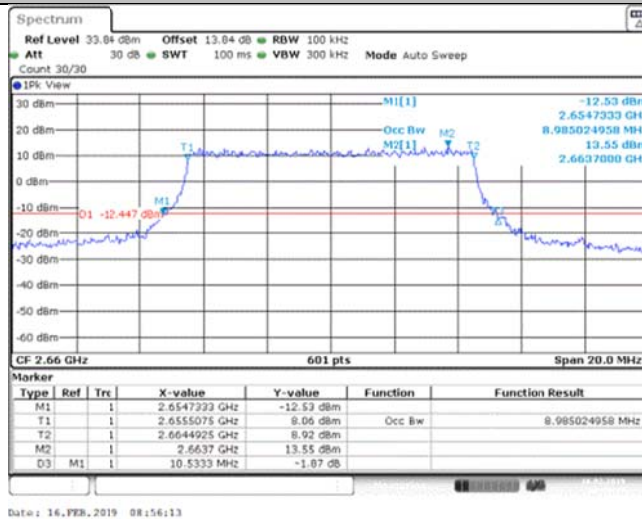

Band41_10MHz_QPSK_41290_50RB#0