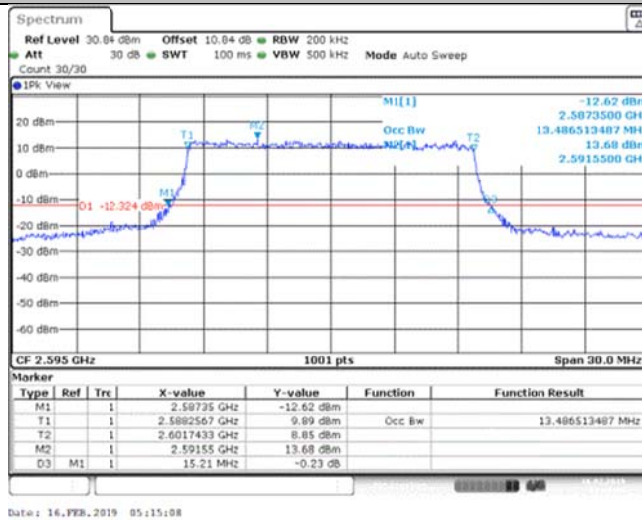

Band38_15MHz_QPSK_38000_75RB#0