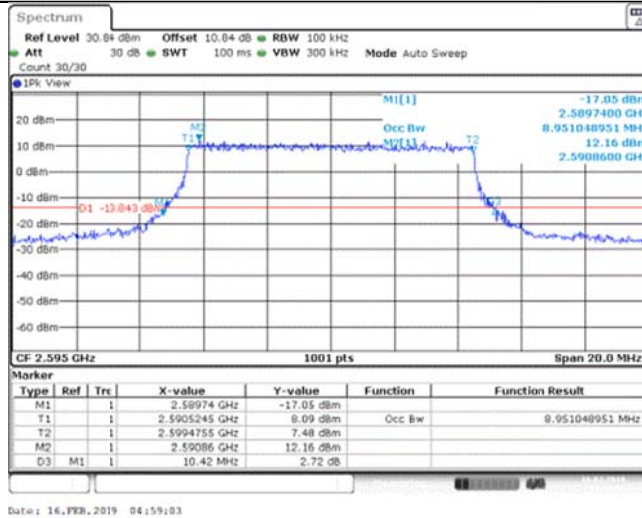

Band38_10MHz_QPSK_38000_50RB#0