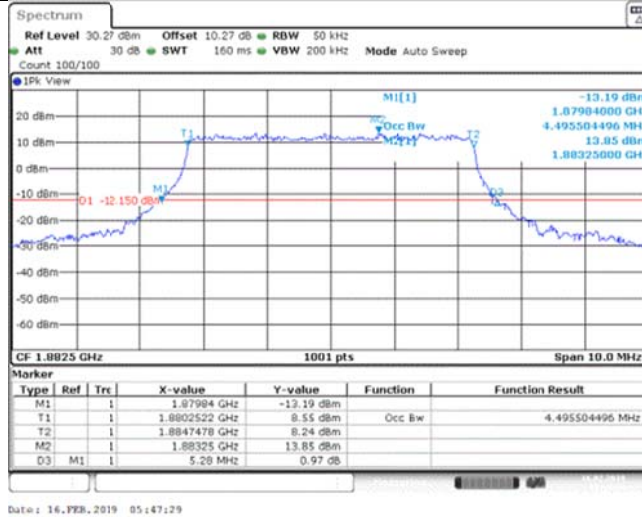

Band38_20MHz_QPSK_38000_100RB#0

Band38_20MHz_QPSK_38150_100RB#0

Band38_20MHz_16QAM_37850_100RB#0

Band38_20MHz_16QAM_38000_100RB#0

Band38_20MHz_16QAM_38150_100RB#0

Band39_5MHz_QPSK_38275_25RB#0

Band39_5MHz_QPSK_38400_25RB#0