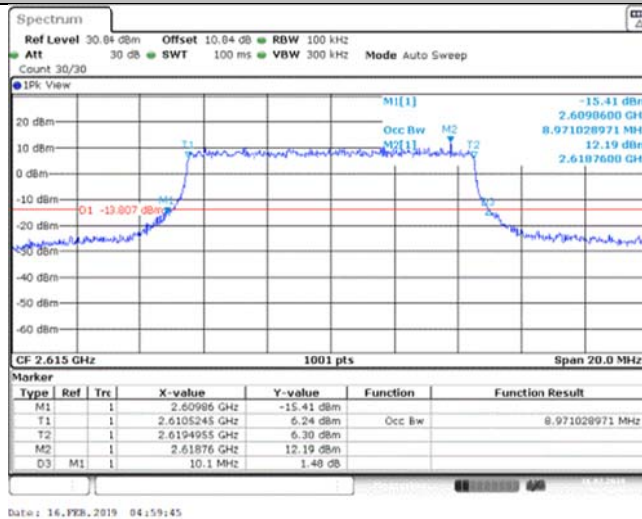

Band38_5MHz_16QAM_38225_25RB#0

Band38_10MHz_QPSK_37800_50RB#0

Band38_10MHz_QPSK_38000_50RB#0

Band38_10MHz_QPSK_38200_50RB#0

Band38_10MHz_16QAM_37800_50RB#0

Band38_10MHz_16QAM_38000_50RB#0

Band38_10MHz_16QAM_38200_50RB#0