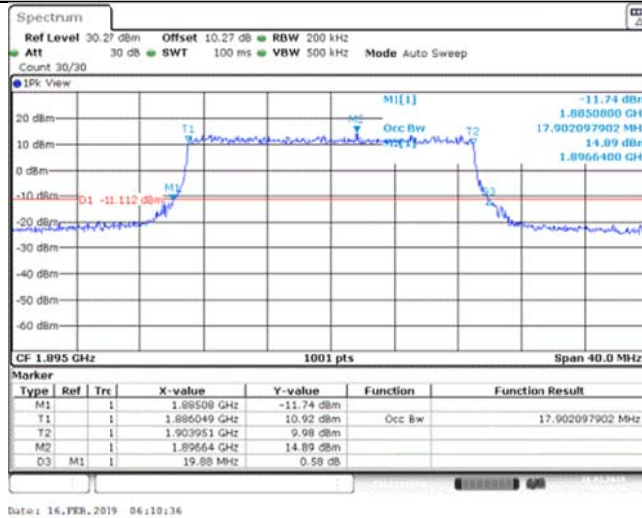

Band39_15MHz_16QAM_38400_75RB#0

Band39_15MHz_16QAM_38475_75RB#0

Band39_20MHz_QPSK_38350_100RB#0

Band39_20MHz_QPSK_38400_100RB#0

Band39_20MHz_QPSK_38450_100RB#0

Band39_20MHz_16QAM_38350_100RB#0

Band39_20MHz_16QAM_38400_100RB#0