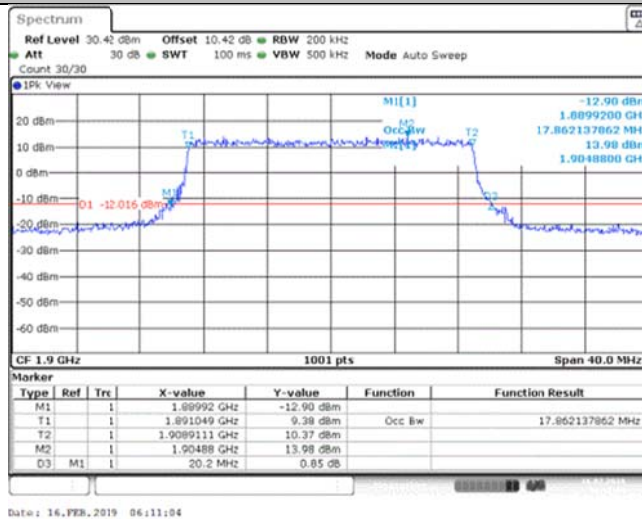

Band39_15MHz_16QAM_38400_75RB#0

Band39_15MHz_16QAM_38475_75RB#0

Band39_20MHz_QPSK_38350_100RB#0

Band39_20MHz_QPSK_38400_100RB#0

Band39_20MHz_QPSK_38450_100RB#0

Band39_20MHz_16QAM_38350_100RB#0

Band39_20MHz_16QAM_38400_100RB#0