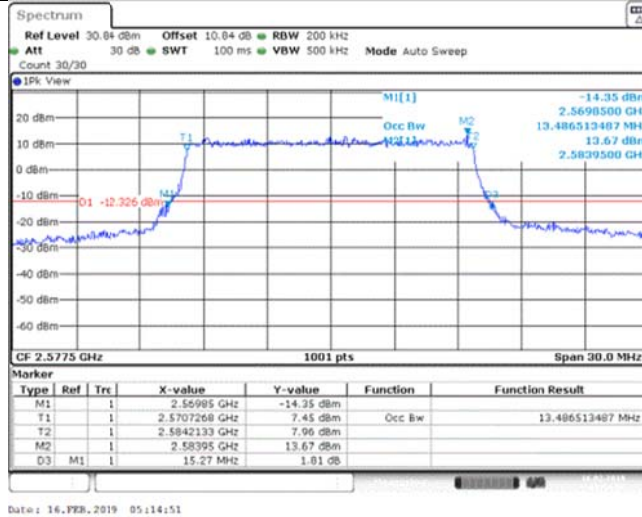

Band38_15MHz_QPSK_37825_75RB#0

Band38_15MHz_QPSK_38000_75RB#0

Band38_15MHz_QPSK_38175_75RB#0

Band38_15MHz_16QAM_37825_75RB#0

Band38_15MHz_16QAM_38000_75RB#0

Band38_15MHz_16QAM_38175_75RB#0

Band38_20MHz_QPSK_37850_100RB#0