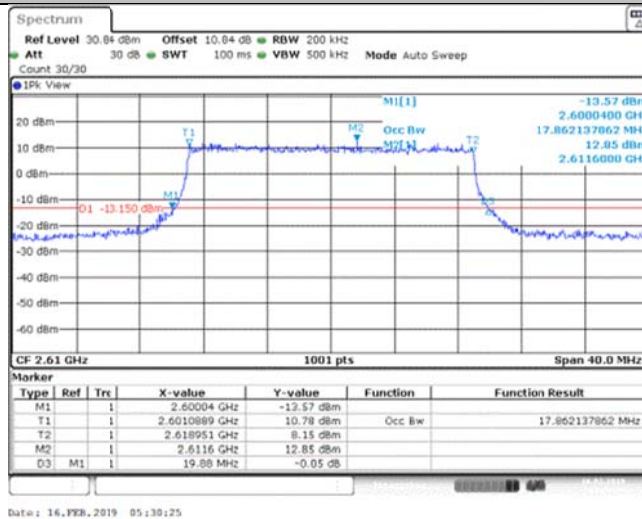

Band38_20MHz_QPSK_38150_100RB#0