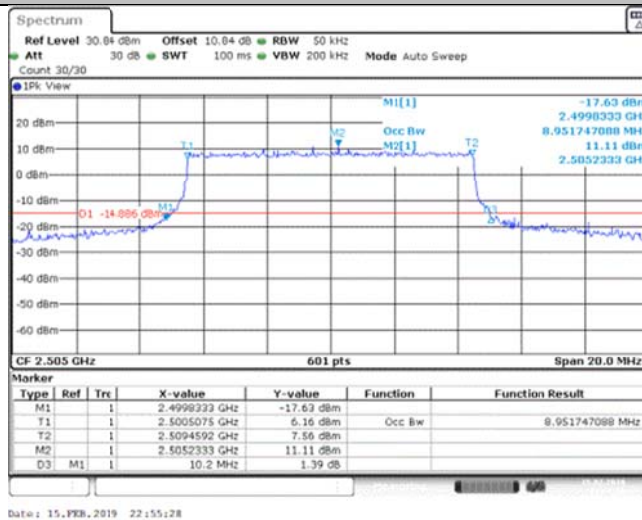

Date: 15.FEB.2019 22:41:26

Band7_10MHz_QPSK_20800_50RB#0

Date: 15.FEB.2019 22:55:15

Band7_10MHz_QPSK_21100_50RB#0

Date: 15.FEB.2019 22:55:45

Band7_10MHz_QPSK_21400_50RB#0

Band7_10MHz_16QAM_20800_50RB#0

Band7_10MHz_16QAM_21100_50RB#0