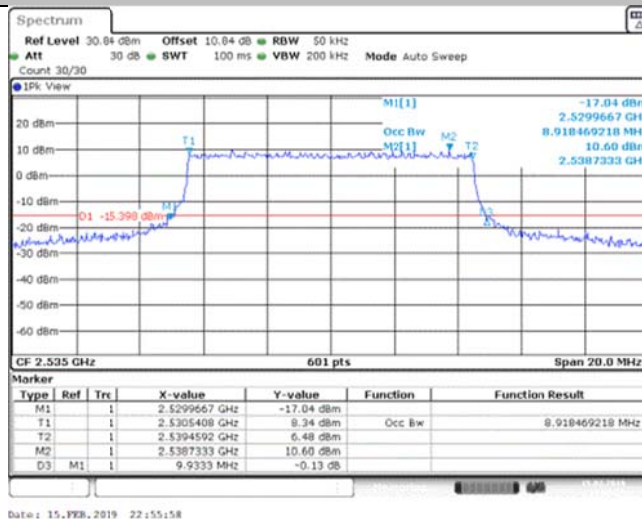

Date: 15.FEB.2019 22:41:26

Band7_10MHz_QPSK_20800_50RB#0

Date: 15.FEB.2019 22:55:15

Band7_10MHz_QPSK_21100_50RB#0

Date: 15.FEB.2019 22:55:45

Band7_10MHz_QPSK_21400_50RB#0

Band7_10MHz_16QAM_20800_50RB#0

Band7_10MHz_16QAM_21100_50RB#0