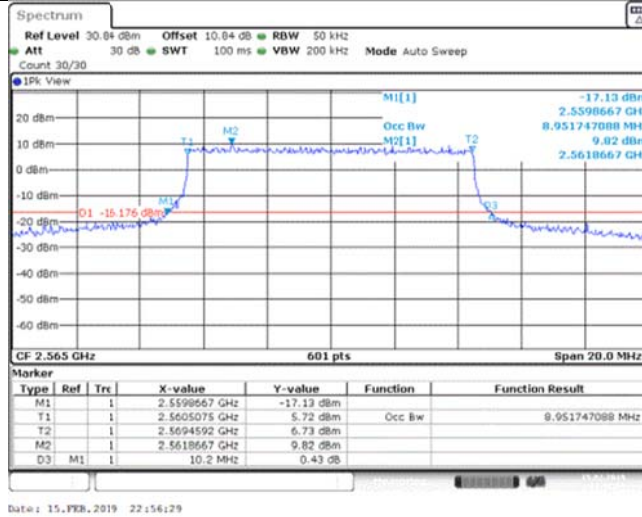

Band7_10MHz_16QAM_21400_50RB#0

Band7_15MHz_QPSK_20825_75RB#0