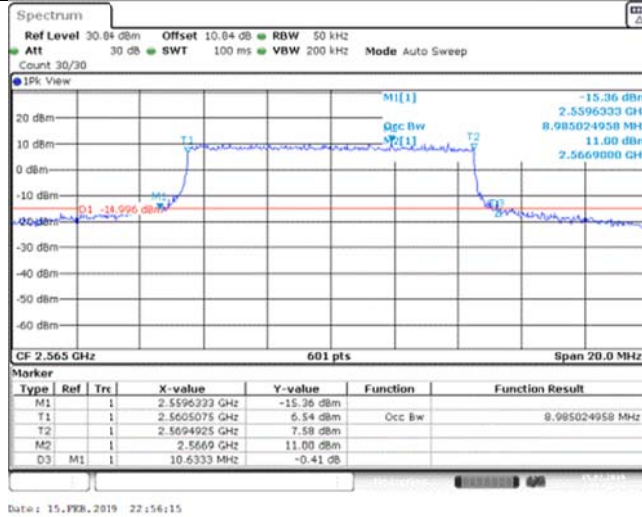

Date: 15.FEB.2019 22:41:26

Band7_10MHz_QPSK_20800_50RB#0

Date: 15.FEB.2019 22:55:15

Band7_10MHz_QPSK_21100_50RB#0

Date: 15.FEB.2019 22:55:45

Band7_10MHz_QPSK_21400_50RB#0

Band7_10MHz_16QAM_20800_50RB#0

Band7_10MHz_16QAM_21100_50RB#0