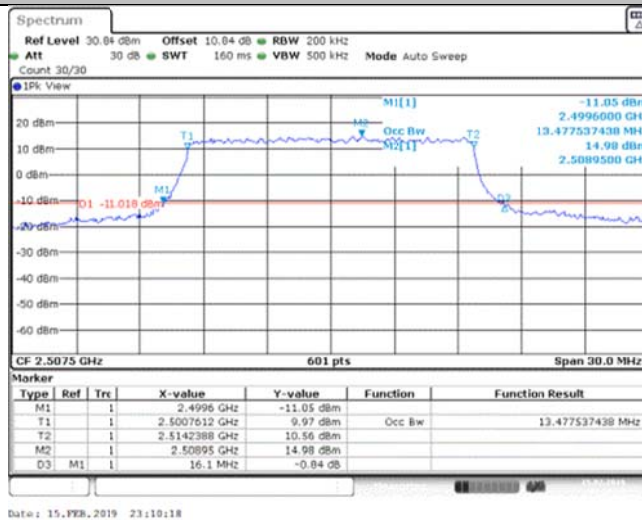

Band7_15MHz_QPSK_21100_75RB#0