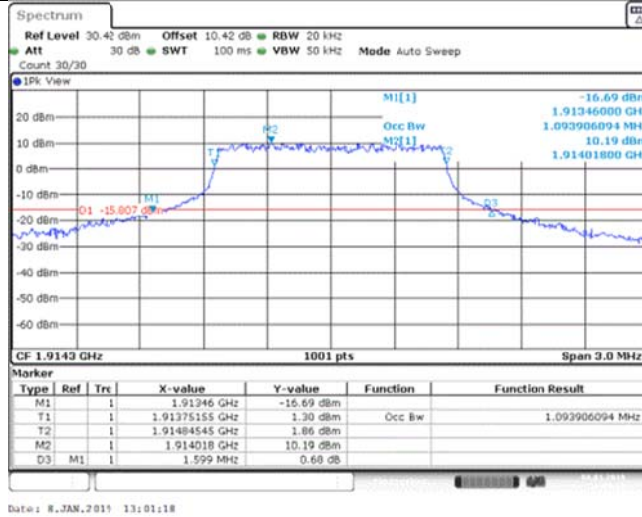

Band25_1.4MHz_QPSK_26683_6RB#0

Band25_1.4MHz_16QAM_26047_6RB#0