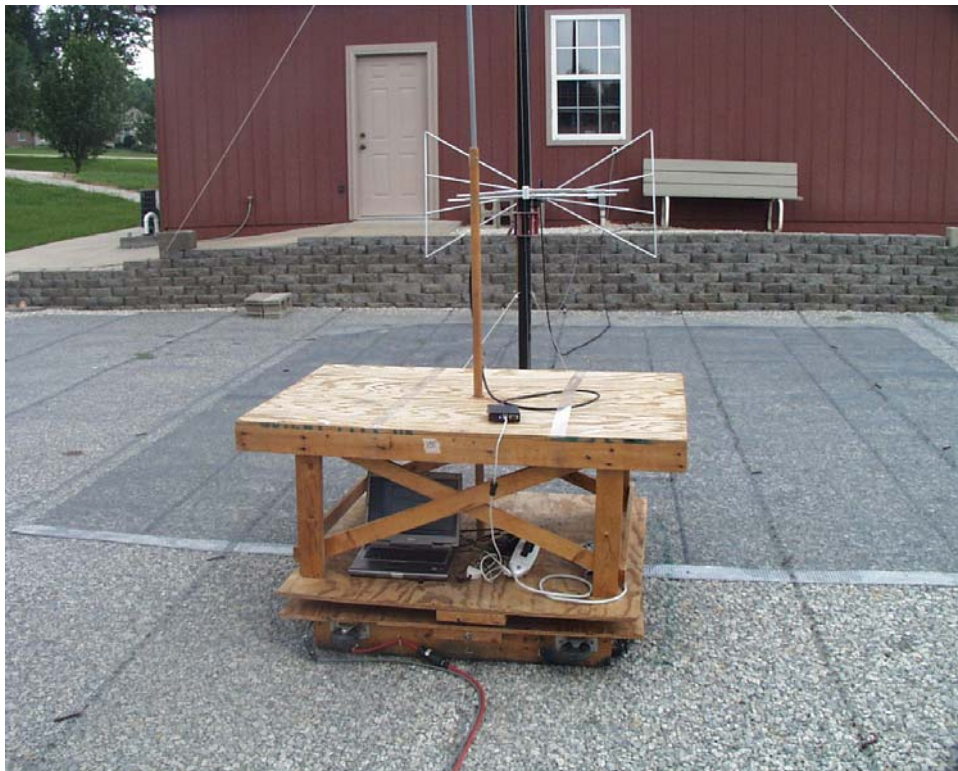

Test setup photographs for CRD.
General Emissions

ROGERS LABS, INC.
4405 W. 259th Terrace
Louisburg, KS 66053
Phone/Fax: (913) 837-3214

Mikrotikls Sia
MODEL: CRD
Test #: 070626
Test to: FCC (15.247)

FCC ID#: TV7-CRD

SN: ENGL

Page 1 of 4

CRD Tsup 8/6/2007

Panel Antenna

Grid Antenna

Sector Antenna

Monopole Antenna

Photograph of conducted emissions test setup