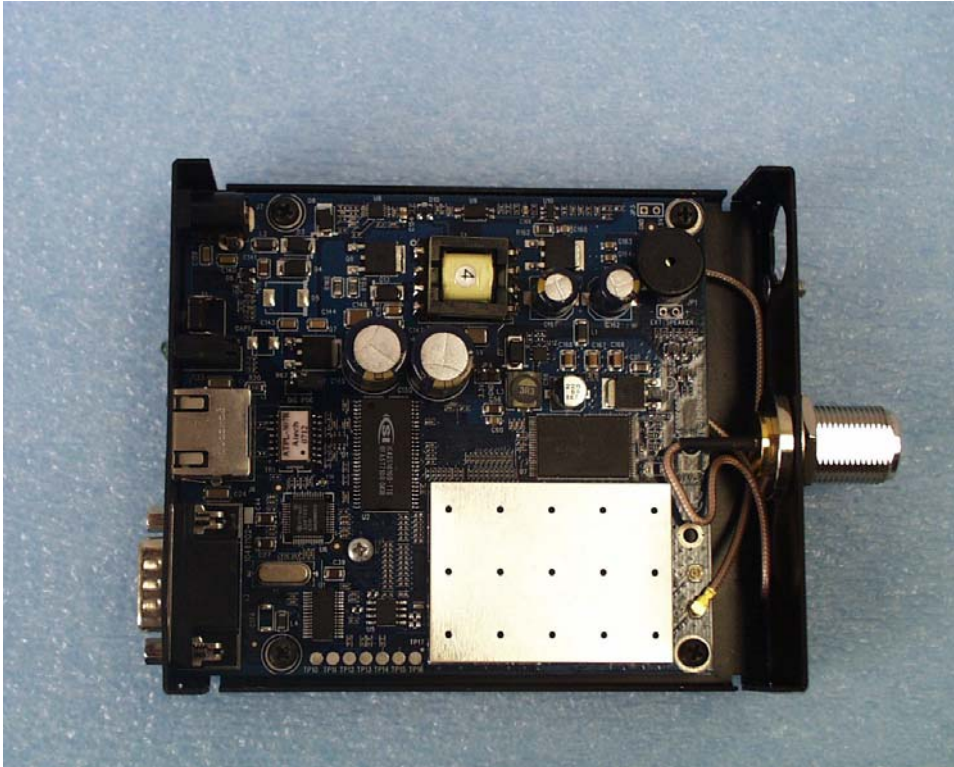

External photographs of equipment under test.  
Model CRD

ROGERS LABS, INC.                      Mikrotikls Sia  
4405 W. 259th Terrace                MODEL: CRD  
Louisburg, KS 66053                 Test #: 070626  
Phone/Fax: (913) 837-3214          Test to: FCC (15.247)

FCC ID#: TV7-CRD

SN: ENGL

Page 1 of 1

CRD ExtPho 8/6/2007