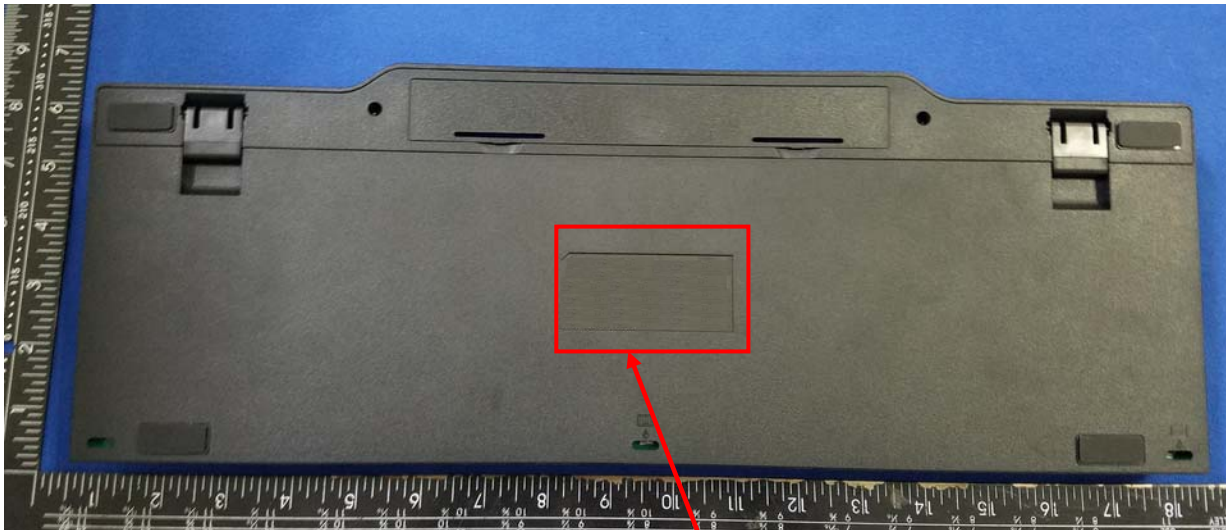

Label Artwork and Location

Model: Mercury

Label:

Size: L*W=65*30mm

Label Location