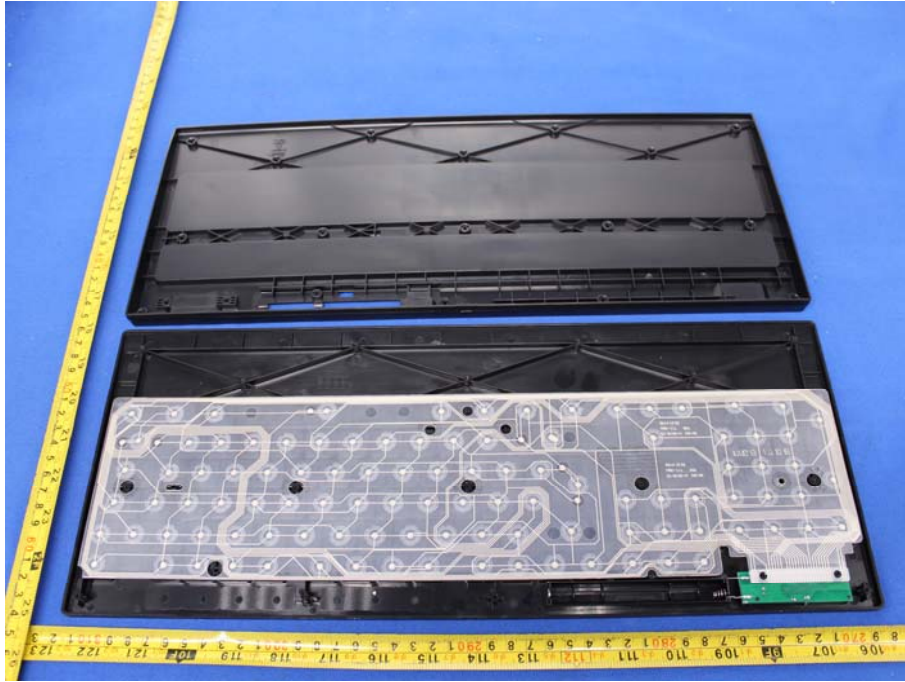

Appendix B: Photographs of EUT

Product: Wireless Keyboard

Model: PC132A

Internal Photos

Antenna