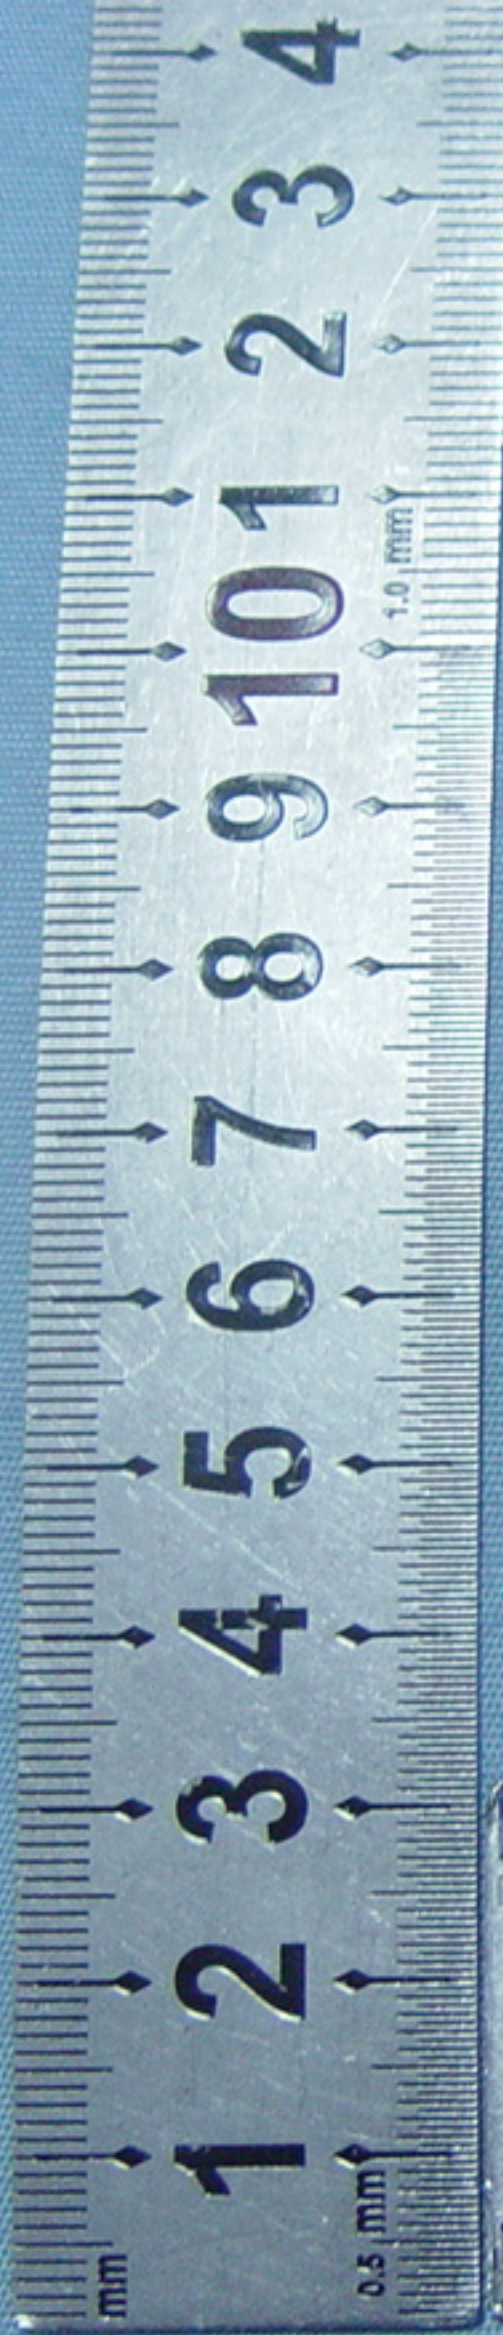

Antenna

Antenna

Antenna

2233-B TX Rev03
2007/11/29 T1.6
R
SM_10
SUBMT
ON
OFF