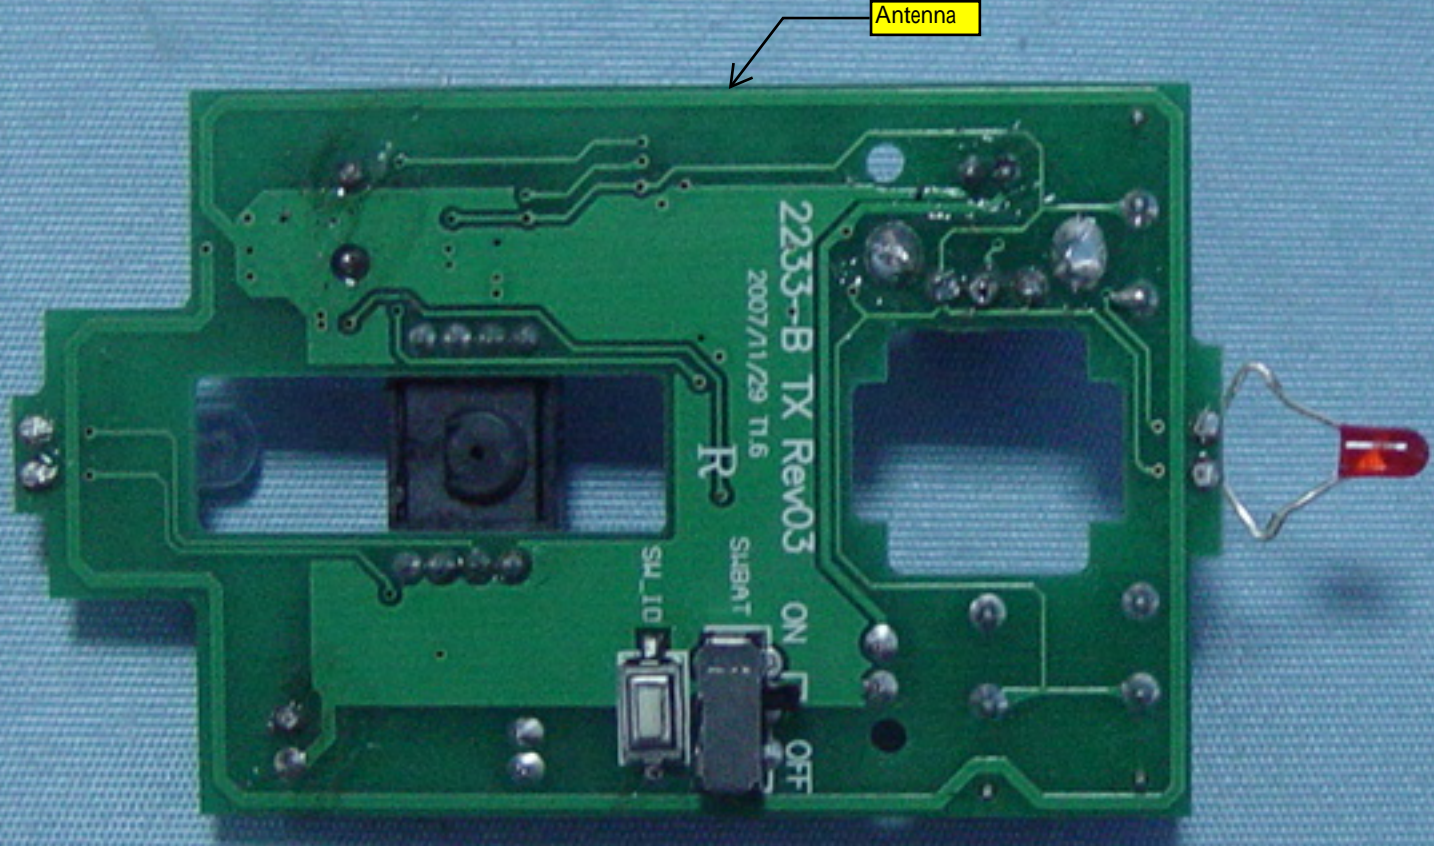

Antenna

Antenna

Antenna

2233-B TX Rev03
2007/11/29 T1.6
R
SM_10
SUBMT
ON
OFF