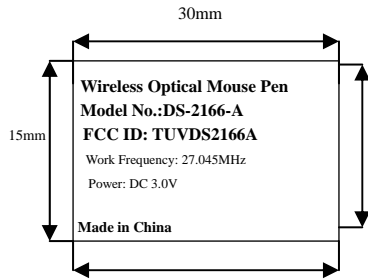

Label Drawing

Wireless Optical Mouse Pen

Model No.:DS-2166-A

FCC ID: TUVDS2166A

Work Frequency: 27.045MHz

Power: DC 3.0V

Made in China