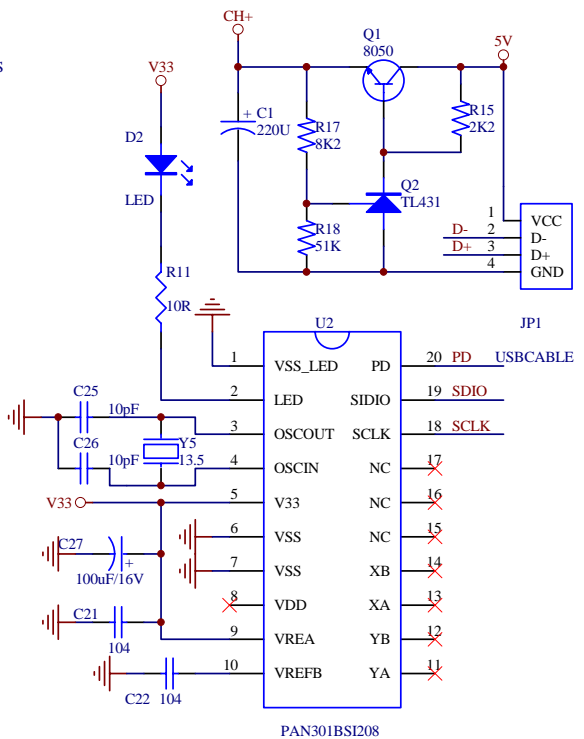

	STD	Office	Internet	Tilt
SW6	scroll up	copy	www	scroll up
SW7	scroll dn	cut	email	scroll dn
SW8	app sw	app sw	app sw	app sw
SW9	close	paste	close	scroll left
SW10	My comouter	My comouter	My favor	scroll right
SW11	Delete	Calcutor	My comouter	My comouter

Sensor Angle SEL				
	顺时针90	Sensor 0	逆时针90	Sensor 180
R7	Short	Short	Open	Open
R8	Open	Open	Short	Short
R9	Short	Open	Open	Short
R10	Open	Short	Short	Open

Title		MA6227+PAN301	
Size	Number	Revision	
A4		V01	
Date:	13-Dec-2006	Sheet	1 of 1
File:	E:\yuheping\RD\sch\sch.ddb	Drawn By:	YUHEPING