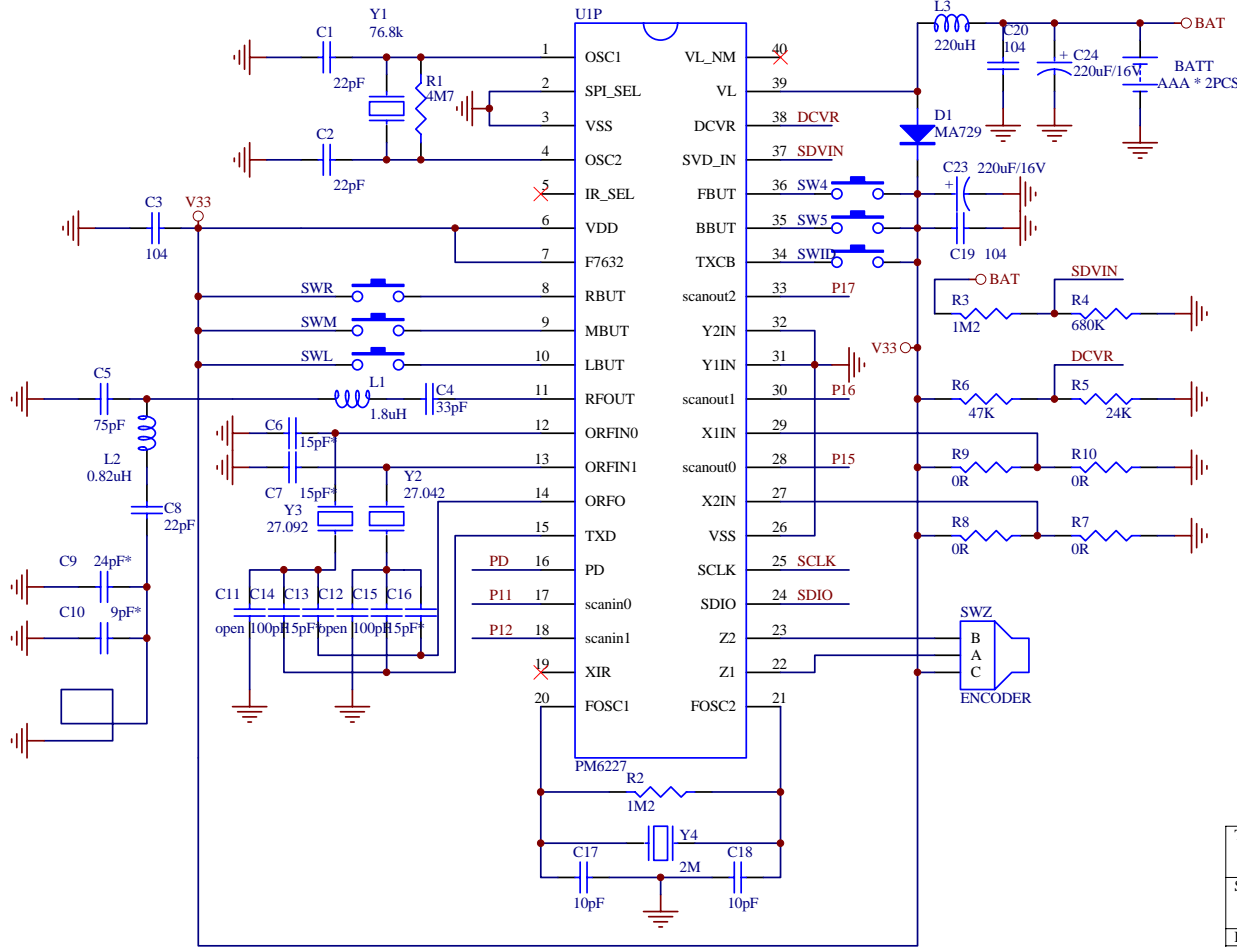

	STD	Office	Internet	Tilt
SW6	scroll up	copy	www	scroll up
SW7	scroll dn	cut	email	scroll dn
SW8	app sw	app sw	app sw	app sw
SW9	close	paste	close	scroll left
SW10	My comouter	My comouter	My favor	scroll right
SW11	Delete	Calcutor	My comouter	My comouter

Sensor Angle SEL				
	顺时针90	Sensor 0	逆时针90	Sensor 180
R7	Short	Short	Open	Open
R8	Open	Open	Short	Short
R9	Short	Open	Open	Short
R10	Open	Short	Short	Open

Title		MA6227+PAN301	
Size	Number	Revision	
A4		V01	
Date:	13-Dec-2006	Sheet	1 of 1
File:	E:\yuheping\RD\sch\sch.ddb	Drawn By:	YUHEPING