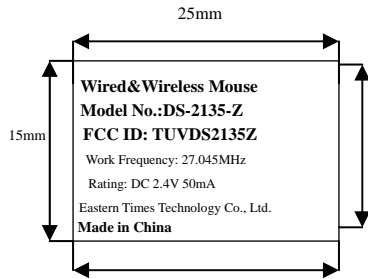

Label Drawing

Wired & Wireless Mouse
Model No.: DS-2135-Z
FCC ID: TUVDS2135Z
Work Frequency: 27.045MHz
Rating: DC 2.4V 50mA
Eastern Times Technology Co., Ltd.
Made in China