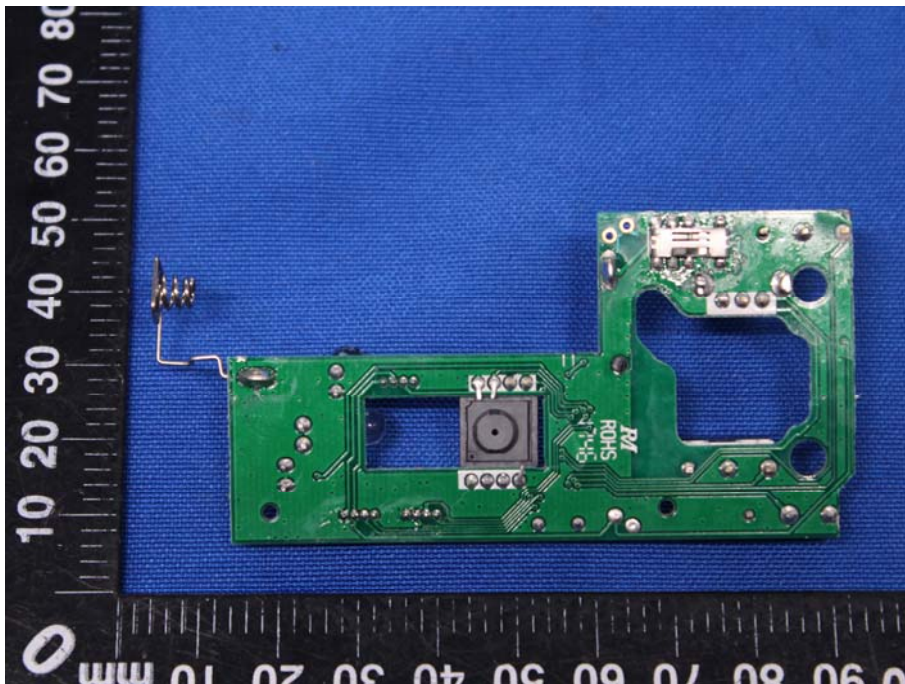

## Appendix B: Photographs of EUT

Product: BLADE WIRELESS GAMING MOUSE

Model: M692

Internal Photos

Antenna