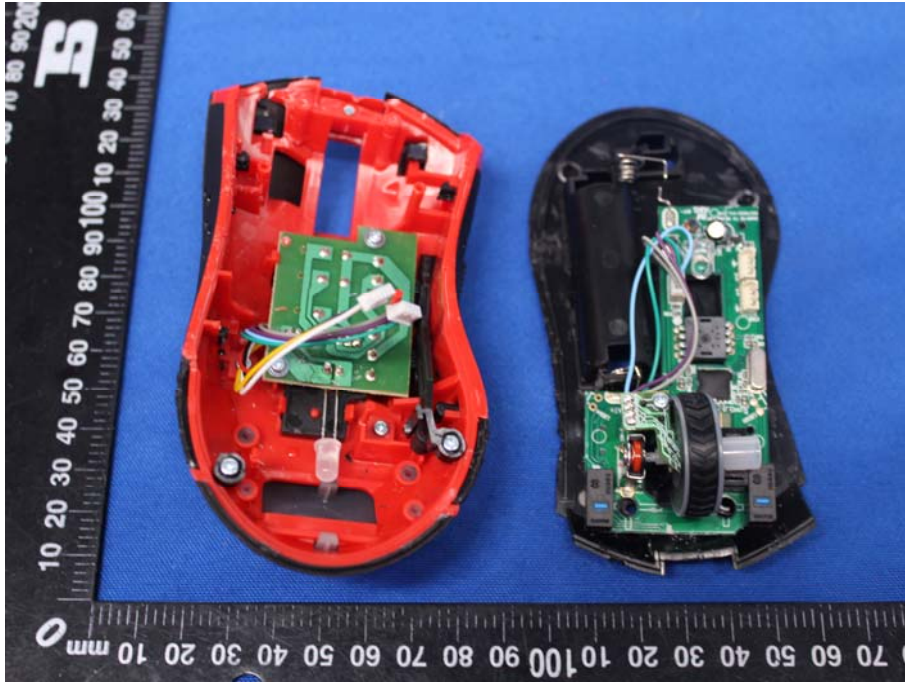

## Appendix B: Photographs of EUT

Product: BLADE WIRELESS GAMING MOUSE

Model: M692

Internal Photos

Antenna