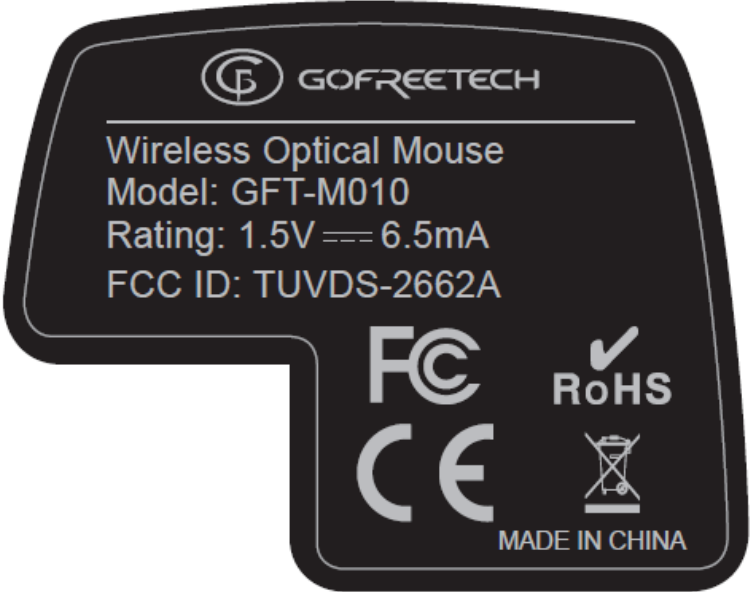

Label Artwork and Location

Model: GFT-M010

Label:

Size: L*W=36*28mm

Location