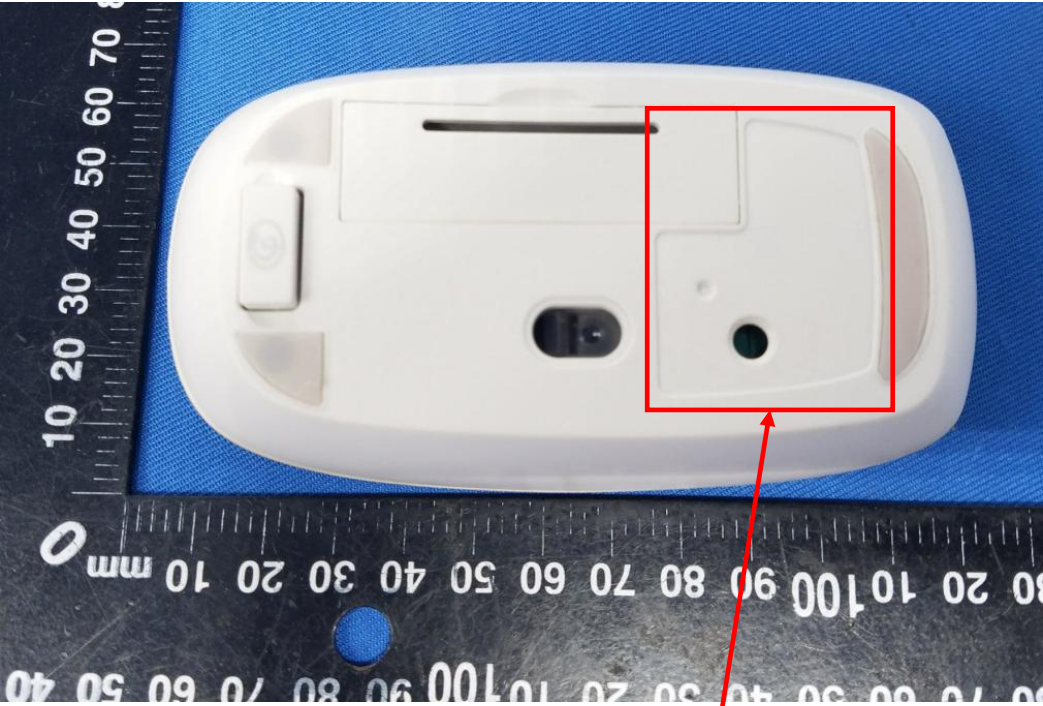

Label Artwork and Location

Model: GFT-M010

Label:

Size: L*W=36*28mm

Location