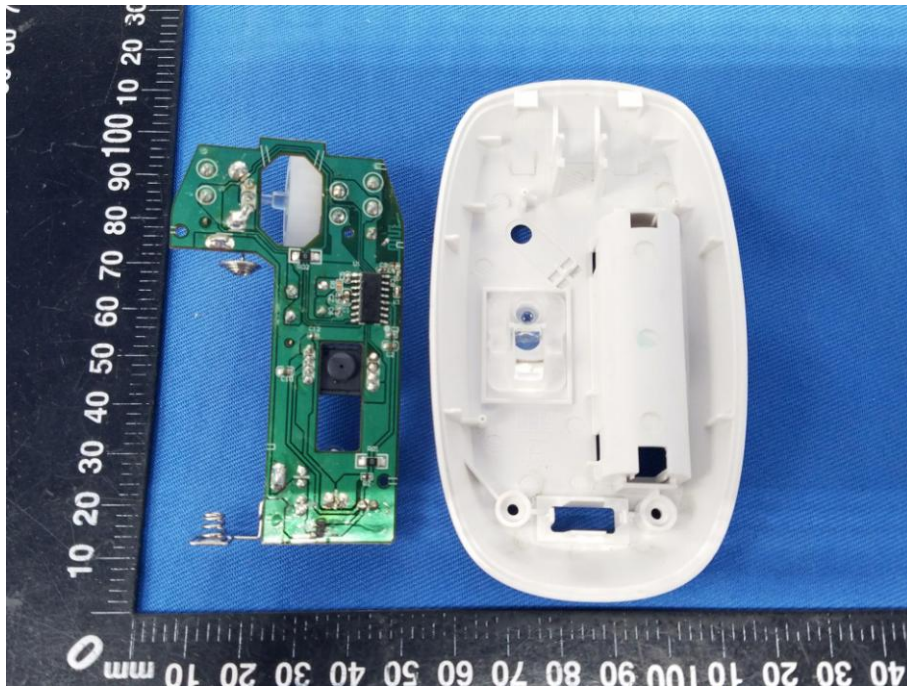

Appendix B: Photographs of EUT

Product: Wireless Optical Mouse

Model: GFT-M010

Internal Photos

Antenna