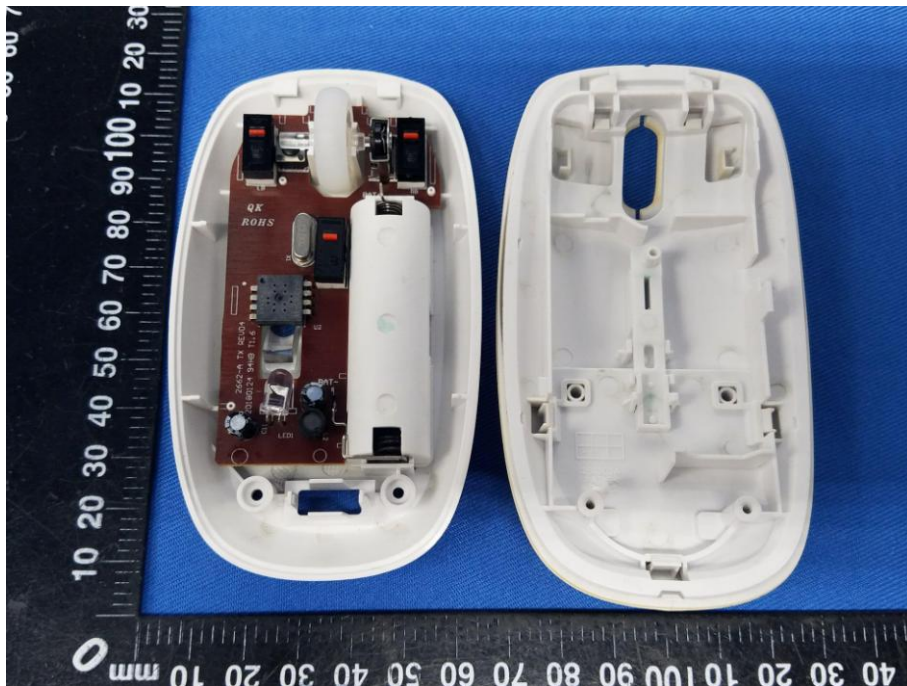

Appendix B: Photographs of EUT

Product: Wireless Optical Mouse

Model: GFT-M010

Internal Photos

Antenna