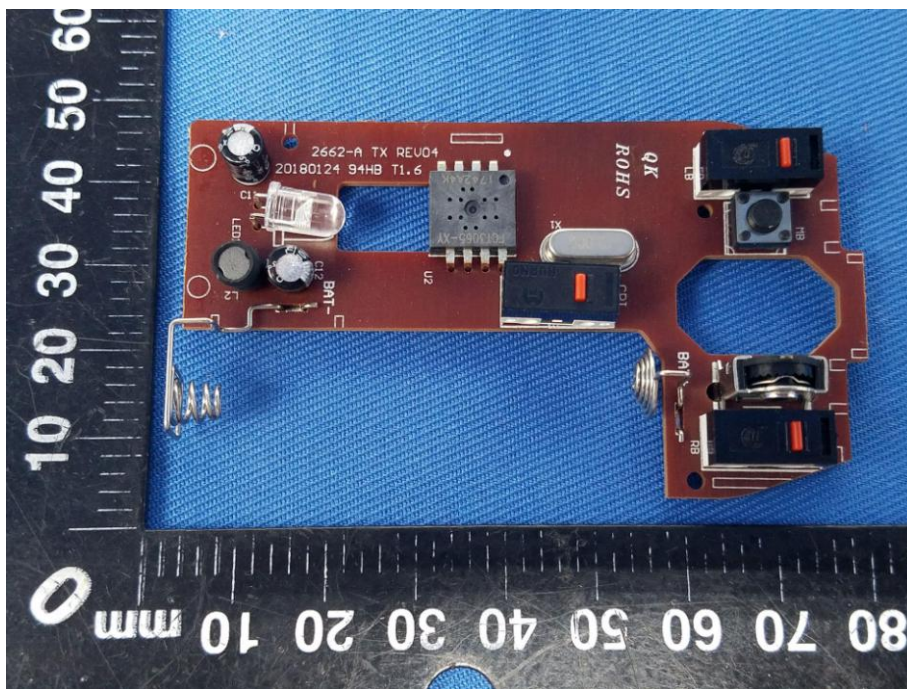

Appendix B: Photographs of EUT

Product: Wireless Optical Mouse

Model: GFT-M010

Internal Photos

Antenna