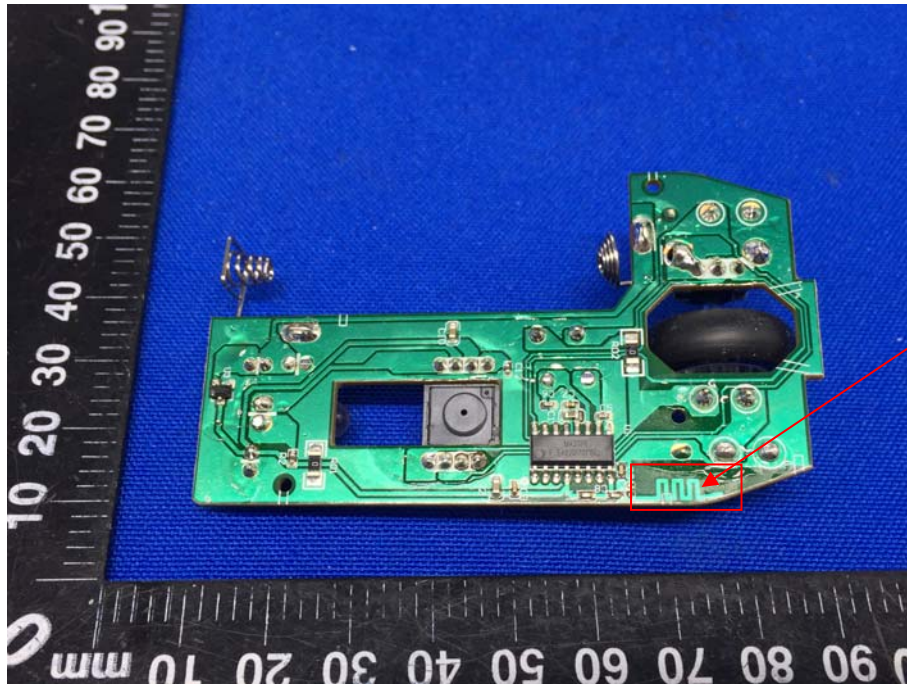

## Appendix B: Photographs of EUT

Product: Wireless Mouse

Model: GFT-M010

Internal Photos

Antenna