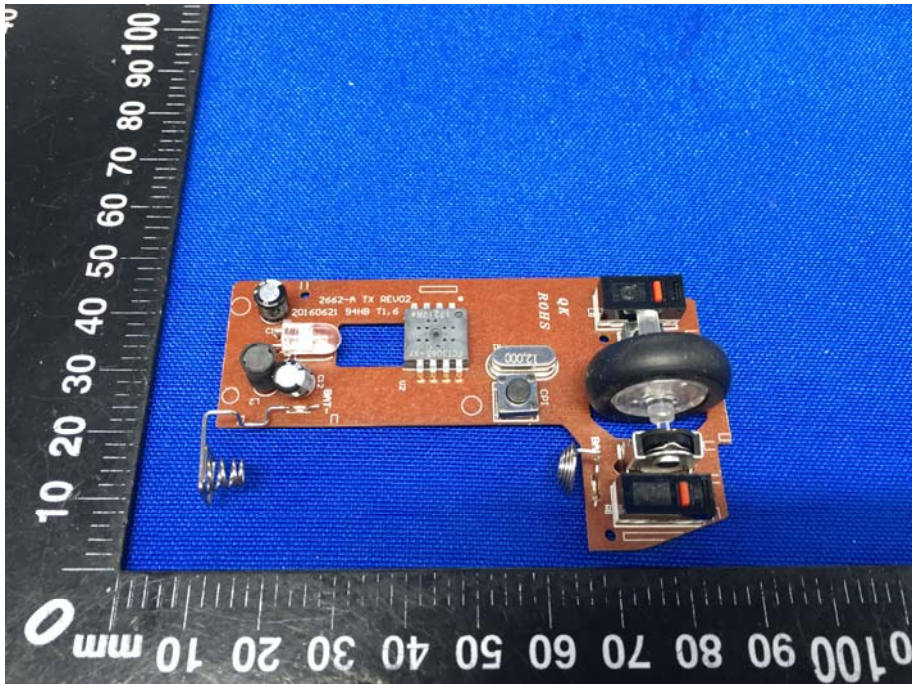

## Appendix B: Photographs of EUT

Product: Wireless Mouse

Model: GFT-M010

Internal Photos

Antenna