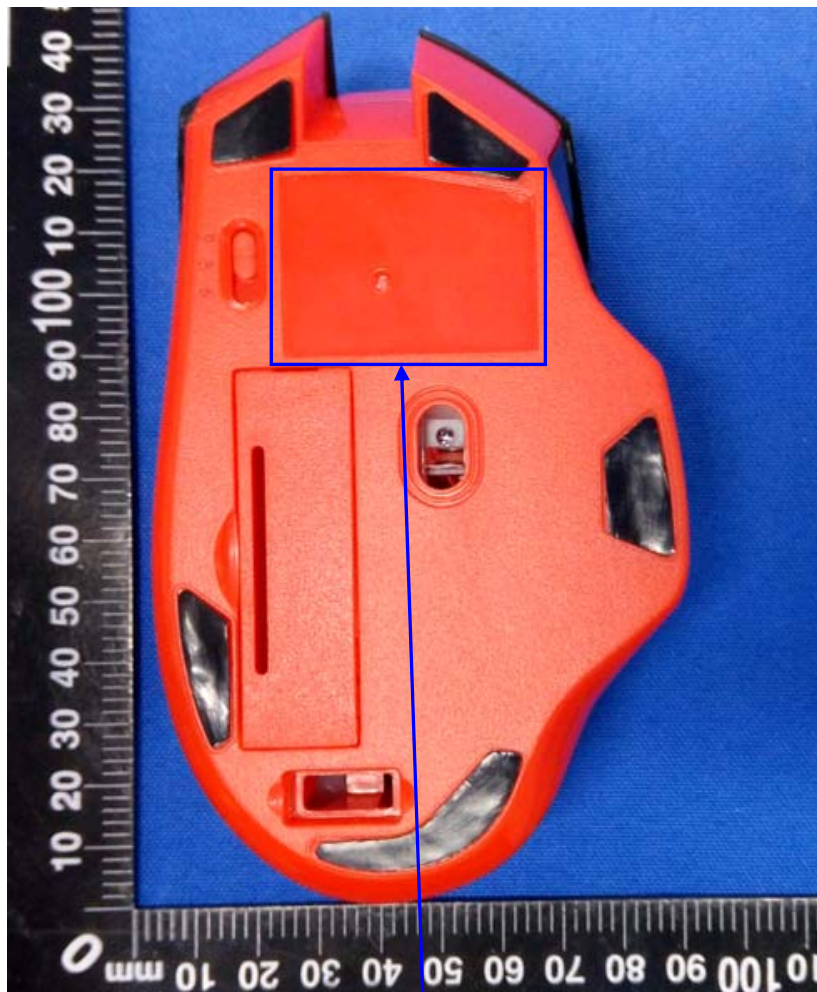

Label Artwork and Location

Model: M690

Label:

Size: L*W=34*24.5mm

Label Location