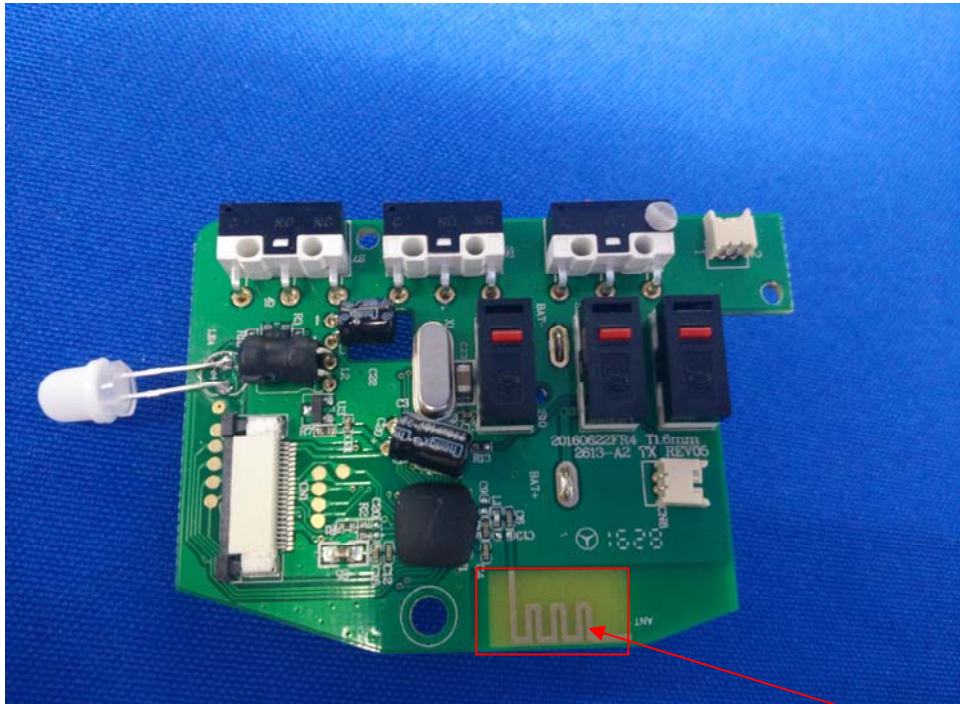

Model: M688

Internal Photos

Antenna