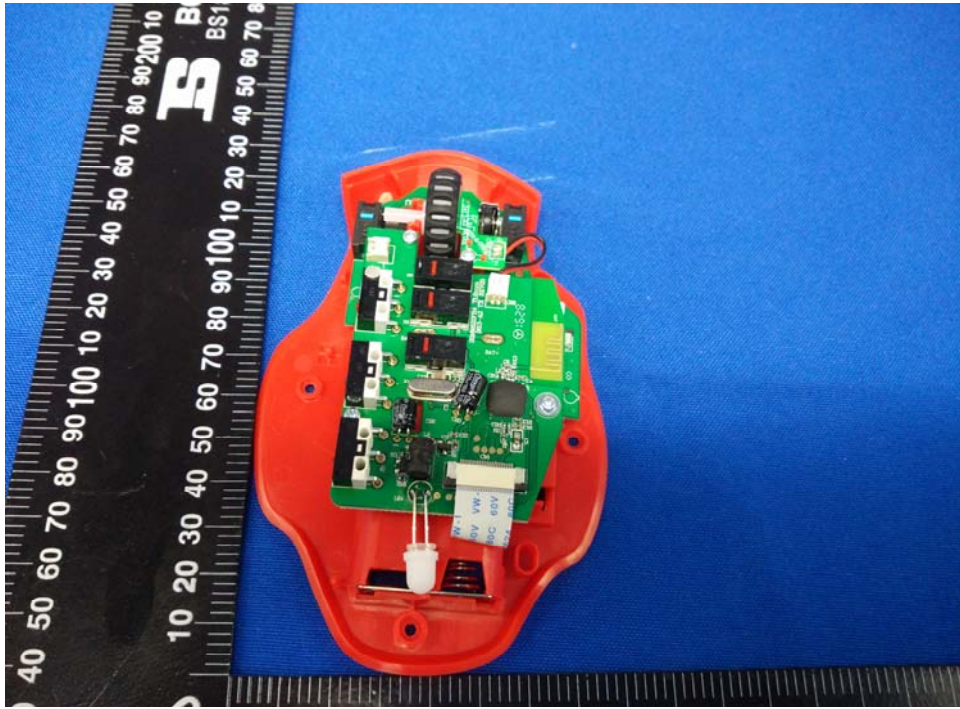

Model: M688

Internal Photos

Antenna