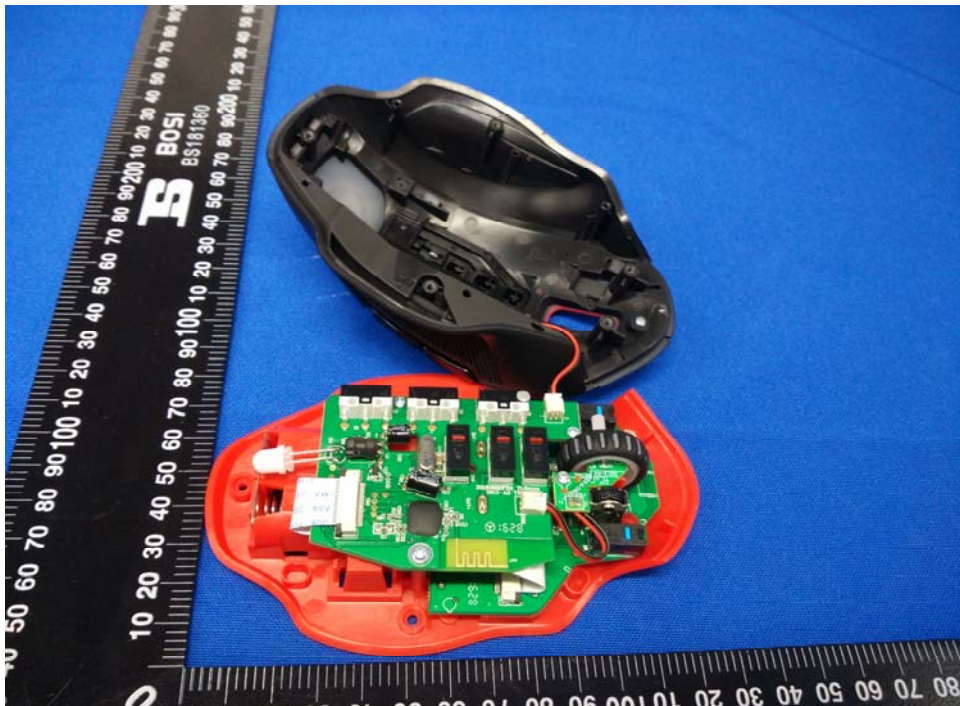

Model: M688

Internal Photos

Antenna