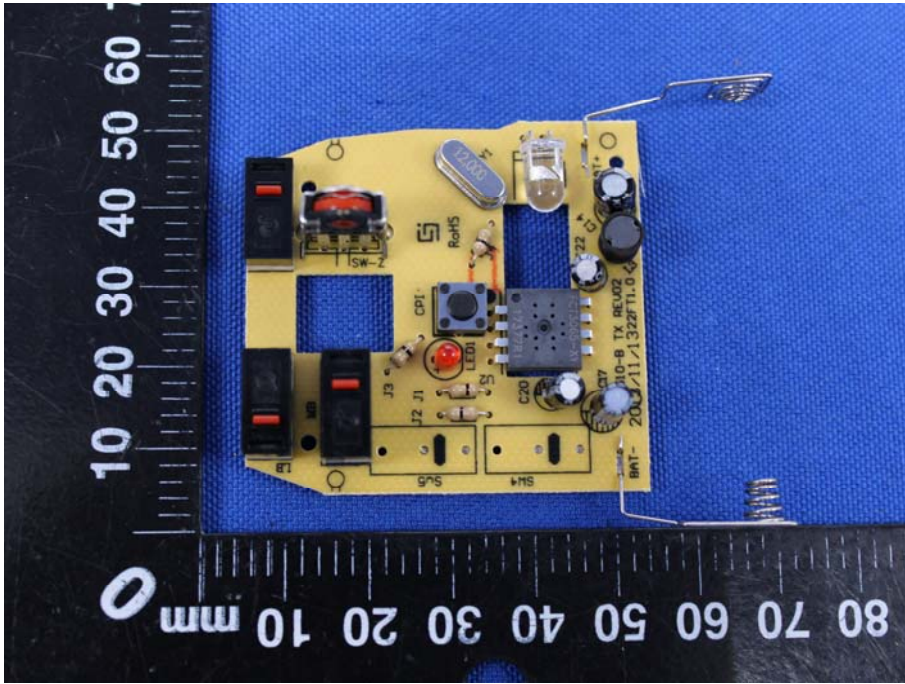

Appendix B: Photographs of EUT

Product: Wireless Mouse

Model: PC132A-1

Internal Photos

Antenna