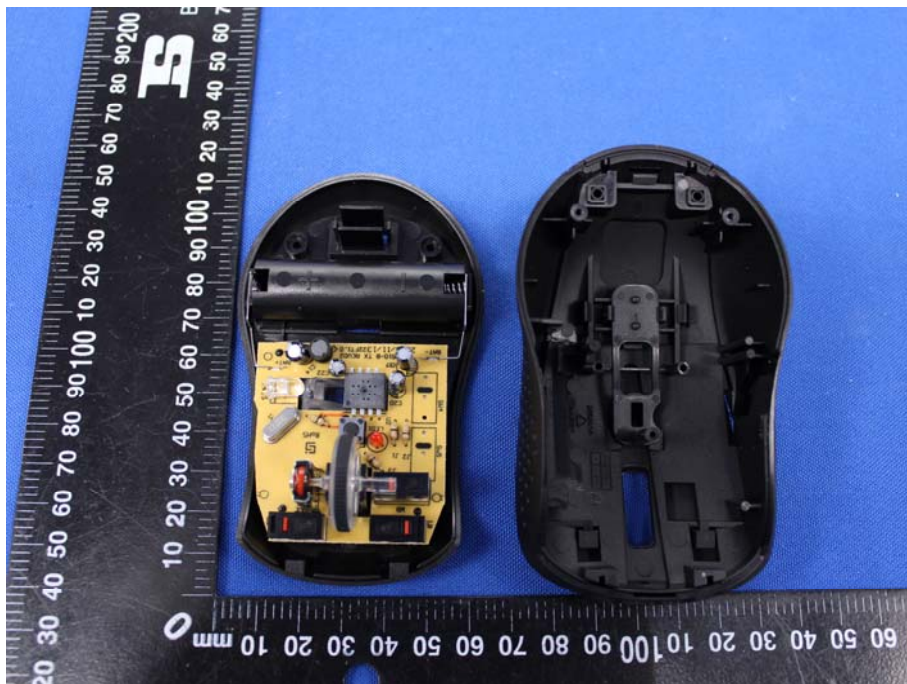

Appendix B: Photographs of EUT

Product: Wireless Mouse

Model: PC132A-1

Internal Photos

Antenna