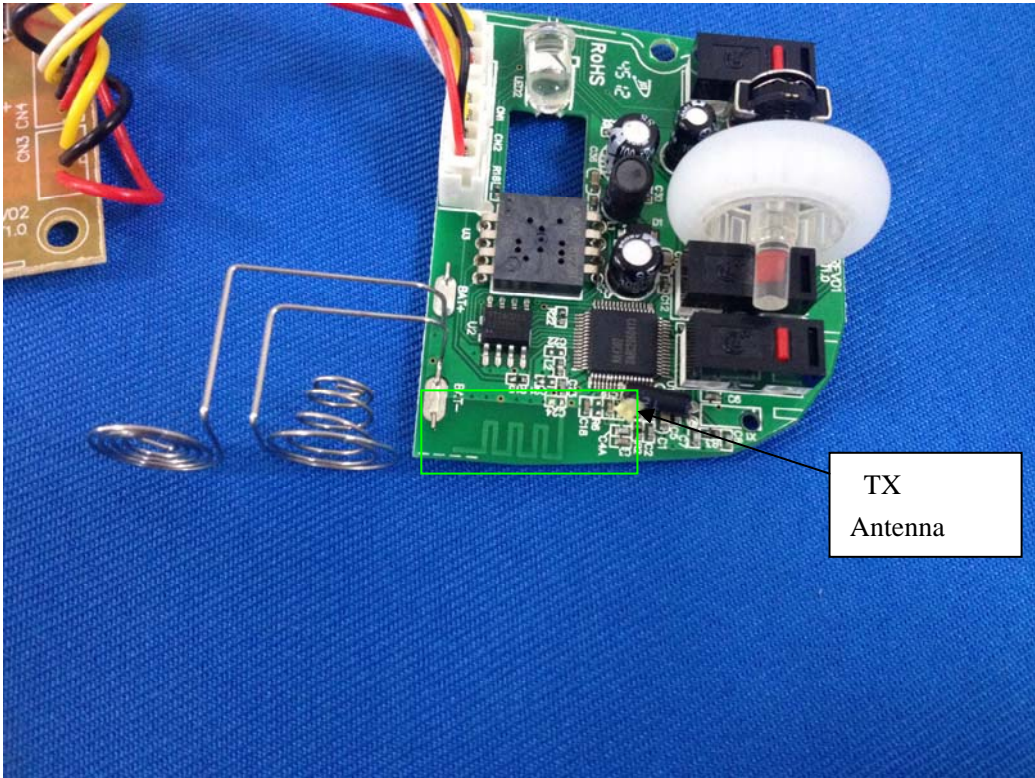

Internal photo

TX module

Systal frequency 12MHz

TX
Antenna