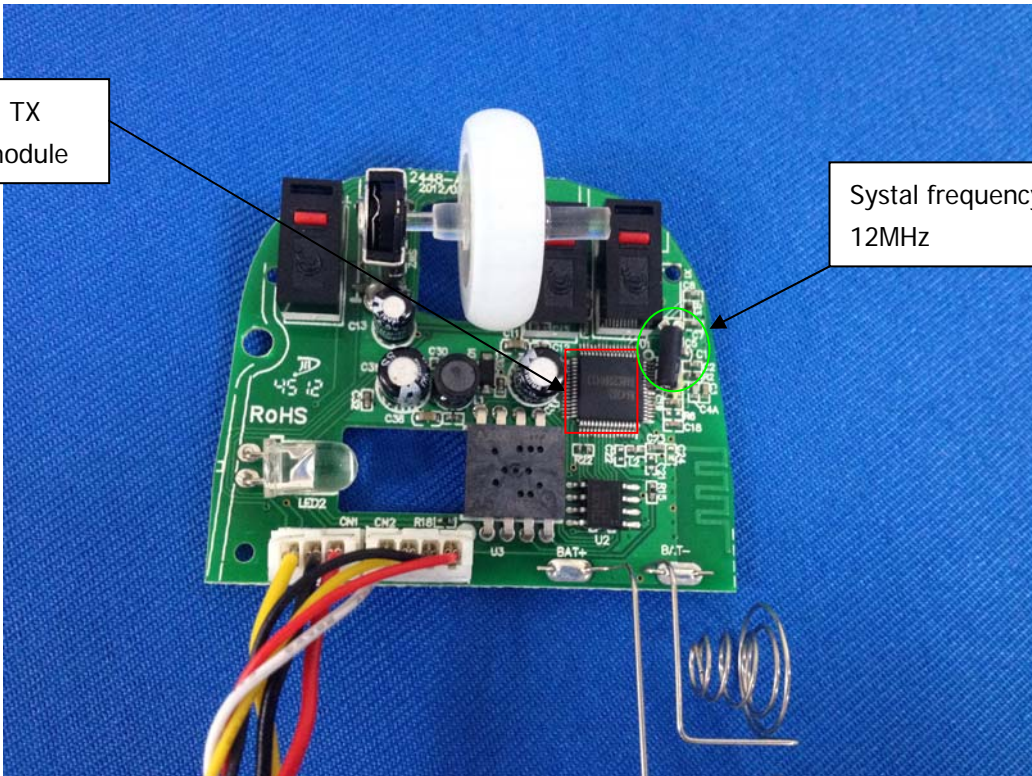

Internal photo

TX module

Systal frequency 12MHz

TX
Antenna