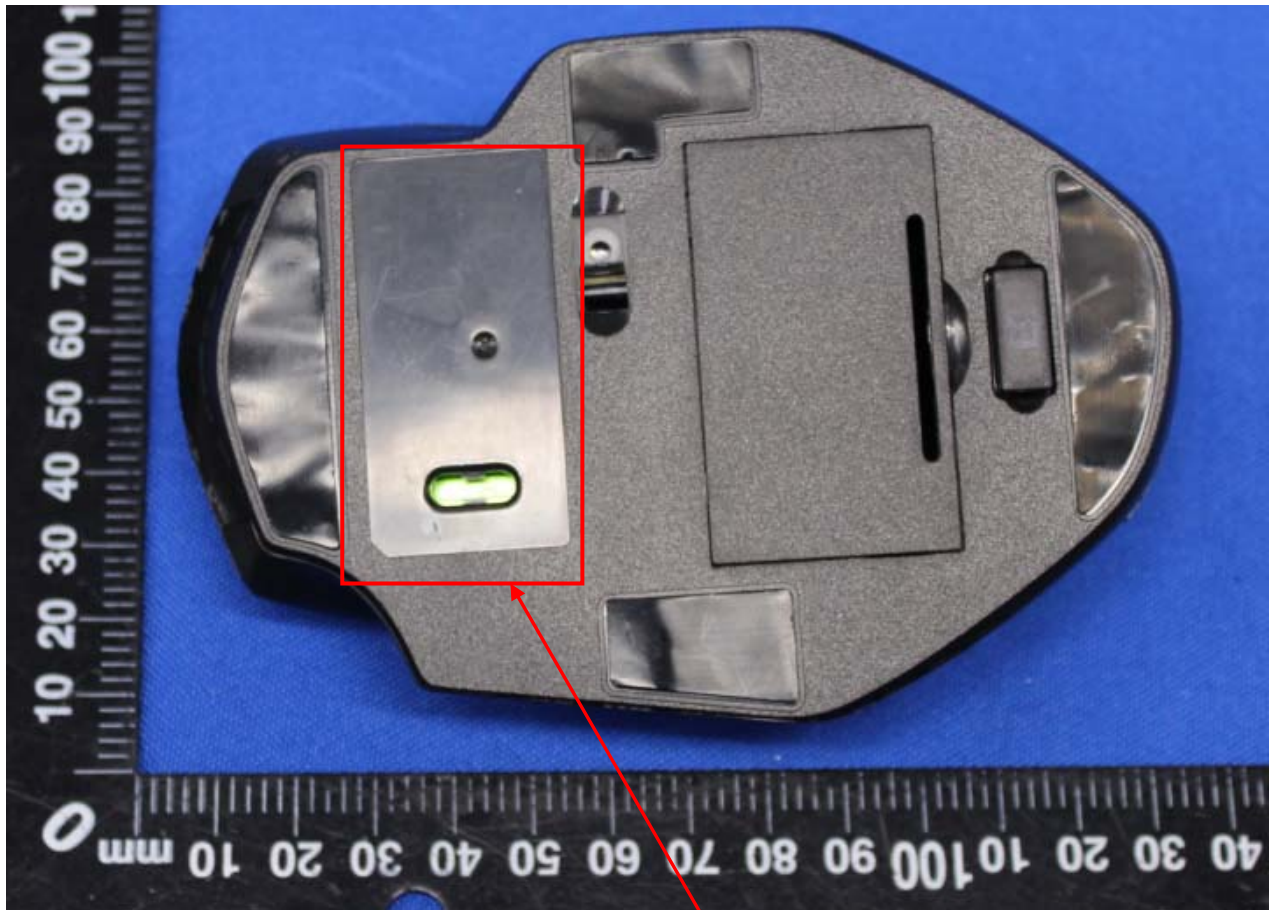

# Label Artwork and Location

Model: D-19

Label:

Size: L\*W= 50\*30mm

Label Location