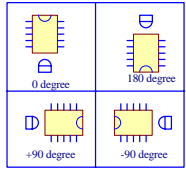

Key selection(BB/Tilt)			
FB+BB	0	R3=100K,R5=100K R1=R7=open	
T1+T2	1	R5=R3=open R1=100K,R7=100K	

CPI default(FB/Tilt)			
800	0	R4=100K,R6=100K R2=R8=open	
1600	1	R4=R6=open R2=100K,R8=100K	

Sensor Degree				
	Sensor +90	Sensor 0	Sensor 180	Sensor -90
JP1	X	100K	X	X
JP2	100K	X	10nF	100K
JP5	X	X	X	1K

Internal DC-DC	Have JP3,R12,R14,No U4,JP4
External DC-DC	Have U4,JP4,R14,No R12,JP3

Title		
Size	Number	Revision
Date:	10-Mar-2008	Sheet of
File:	E:\yuheping\RD\2135\2135.dab	Drawn By: