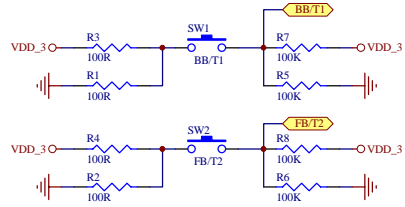

Key selection(BB/Tilt)			
FB+BB	0	R3=100K,R5=100K R1=R7=open	
T1+T2	1	R5=R3=open R1=100K,R7=100K	

CPI default(FB/Tilt)			
800	0	R4=100K,R6=100K R2=R8=open	
1600	1	R4=R6=open R2=100K,R8=100K	

Sensor Degree				
	Sensor +90	Sensor 0	Sensor 180	Sensor -90
JP1	X	100K	X	X
JP2	100K	X	10nF	100K
JP5	X	X	X	1K

Internal DC-DC	Have JP3,R12,R14,No U4,JP4
External DC-DC	Have U4,JP4,R14,No R12,JP3

Title		
Size	Number	Revision
Date:	10-Mar-2008	Sheet of
File:	E:\yuheping\RD\2135\2135.dab	Drawn By: