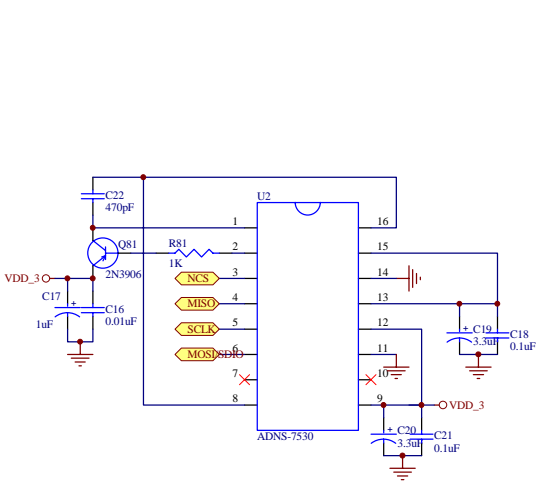

Key selection(BB/Tilt)			
FB+BB	0	R3=100K,R5=100K R1=R7=open	
T1+T2	1	R5=R3=open R1=100K,R7=100K	

CPI default(FB/Tilt)			
800	0	R4=100K,R6=100K R2=R8=open	
1600	1	R4=R6=open R2=100K,R8=100K	

Sensor Degree				
	Sensor +90	Sensor 0	Sensor 180	Sensor -90
JP1	X	100K	X	X
JP2	100K	X	10nF	100K
JP5	X	X	X	1K

Internal DC-DC	Have JP3,R12,R14,No U4,JP4
External DC-DC	Have U4,JP4,R14,No R12,JP3

Title		
Size	Number	Revision
Date:	10-Mar-2008	Sheet of
File:	E:\yuheping\RD\2135\2135.dab	Drawn By: