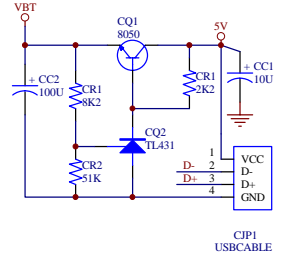

Key selection(BB/Tilt)			
FB+BB	0	R3=100K,R5=100K R1=R7=open	
T1+T2	1	R5=R3=open R1=100K,R7=100K	

CPI default(FB/Tilt)			
800	0	R4=100K,R6=100K R2=R8=open	
1600	1	R4=R6=open R2=100K,R8=100K	

Sensor Degree				
	Sensor +90	Sensor 0	Sensor 180	Sensor -90
JP1	X	100K	X	X
JP2	100K	X	10nF	100K
JP5	X	X	X	1K

Internal DC-DC	Have JP3,R12,R14,No U4,JP4
External DC-DC	Have U4,JP4,R14,No R12,JP3

Title		
Size	Number	Revision
Date:	10-Mar-2008	Sheet of
File:	E:\yuheping\RD\2135\2135.dab	Drawn By: