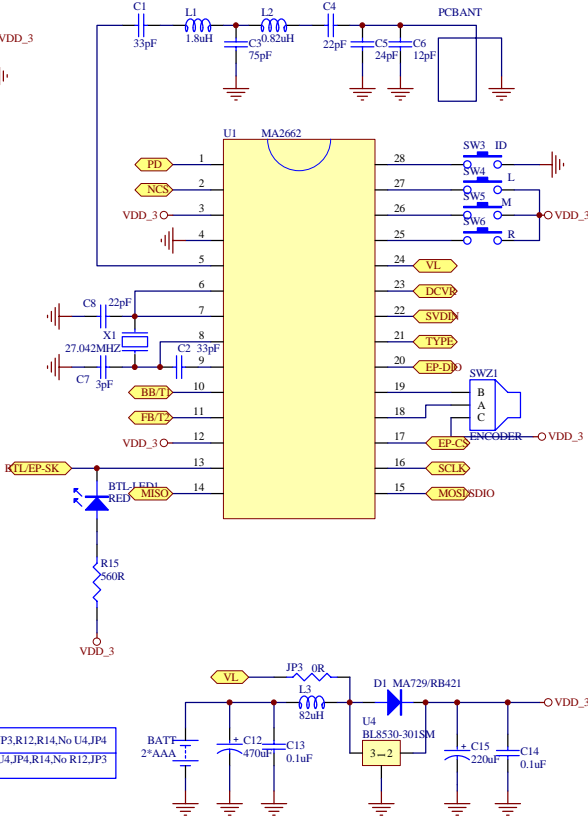

Key selection(BB/Tilt)			
FB+BB	0	R3=100K,R5=100K R1=R7=open	
T1+T2	1	R5=R3=open R1=100K,R7=100K	

CPI default(FB/Tilt)			
800	0	R4=100K,R6=100K R2=R8=open	
1600	1	R4=R6=open R2=100K,R8=100K	

Sensor Degree				
	Sensor +90	Sensor 0	Sensor 180	Sensor -90
JP1	X	100K	X	X
JP2	100K	X	10nF	100K
JP5	X	X	X	1K

Internal DC-DC	Have JP3,R12,R14,No U4,JP4
External DC-DC	Have U4,JP4,R14,No R12,JP3

Title		
Size	Number	Revision
Date:	10-Mar-2008	Sheet of
File:	E:\yuheping\RD\2135\2135.dab	Drawn By: