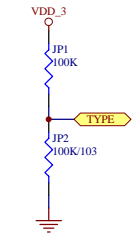

Key selection(BB/Tilt)			
FB+BB	0	R3=100K,R5=100K R1=R7=open	
T1+T2	1	R5=R3=open R1=100K,R7=100K	

CPI default(FB/Tilt)			
800	0	R4=100K,R6=100K R2=R8=open	
1600	1	R4=R6=open R2=100K,R8=100K	

Sensor Degree				
	Sensor +90	Sensor 0	Sensor 180	Sensor -90
JP1	X	100K	X	X
JP2	100K	X	10nF	100K
JP5	X	X	X	1K

Internal DC-DC	Have JP3,R12,R14,No U4,JP4
External DC-DC	Have U4,JP4,R14,No R12,JP3

Title		
Size	Number	Revision
Date:	10-Mar-2008	Sheet of
File:	E:\yuheping\RD\2135\2135.dab	Drawn By: