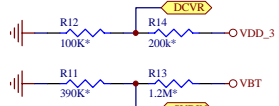

Key selection(BB/Tilt)			
FB+BB	0	R3=100K,R5=100K R1=R7=open	
T1+T2	1	R5=R3=open R1=100K,R7=100K	

CPI default(FB/Tilt)			
800	0	R4=100K,R6=100K R2=R8=open	
1600	1	R4=R6=open R2=100K,R8=100K	

Sensor Degree				
	Sensor +90	Sensor 0	Sensor 180	Sensor -90
JP1	X	100K	X	X
JP2	100K	X	10nF	100K
JP5	X	X	X	1K

Internal DC-DC	Have JP3,R12,R14,No U4,JP4
External DC-DC	Have U4,JP4,R14,No R12,JP3

Title		
Size	Number	Revision
Date:	10-Mar-2008	Sheet of
File:	E:\yuheping\RD\2135\2135.dab	Drawn By: