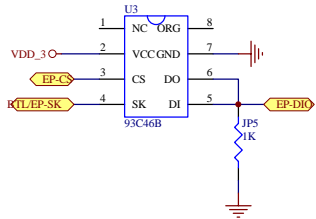

Key selection(BB/Tilt)			
FB+BB	0	R3=100K,R5=100K R1=R7=open	
T1+T2	1	R5=R3=open R1=100K,R7=100K	

CPI default(FB/Tilt)			
800	0	R4=100K,R6=100K R2=R8=open	
1600	1	R4=R6=open R2=100K,R8=100K	

Sensor Degree				
	Sensor +90	Sensor 0	Sensor 180	Sensor -90
JP1	X	100K	X	X
JP2	100K	X	10nF	100K
JP5	X	X	X	1K

Internal DC-DC	Have JP3,R12,R14,No U4,JP4
External DC-DC	Have U4,JP4,R14,No R12,JP3

Title		
Size	Number	Revision
Date:	10-Mar-2008	Sheet of
File:	E:\yuheping\RD\2135\2135.dab	Drawn By: