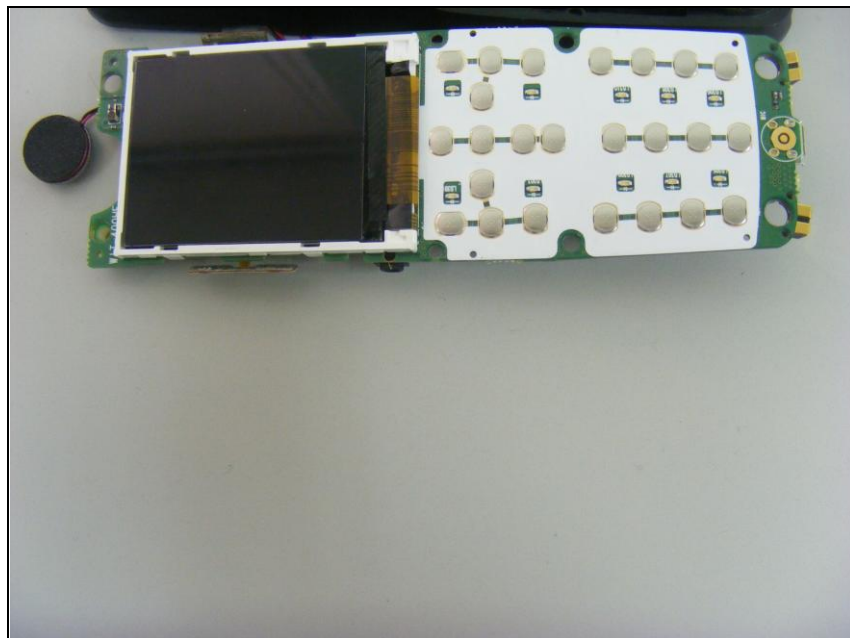

Model : WIT-400HE

Internal photos of EUT

Model : WIT-400HE

Internal view of EUT

Model : WIT-400HE

Top view of Main PCB

Bottom view of Main PCB (1)

Model : WIT-400HE

Bottom view of Main PCB (2)

Top view of Antenna