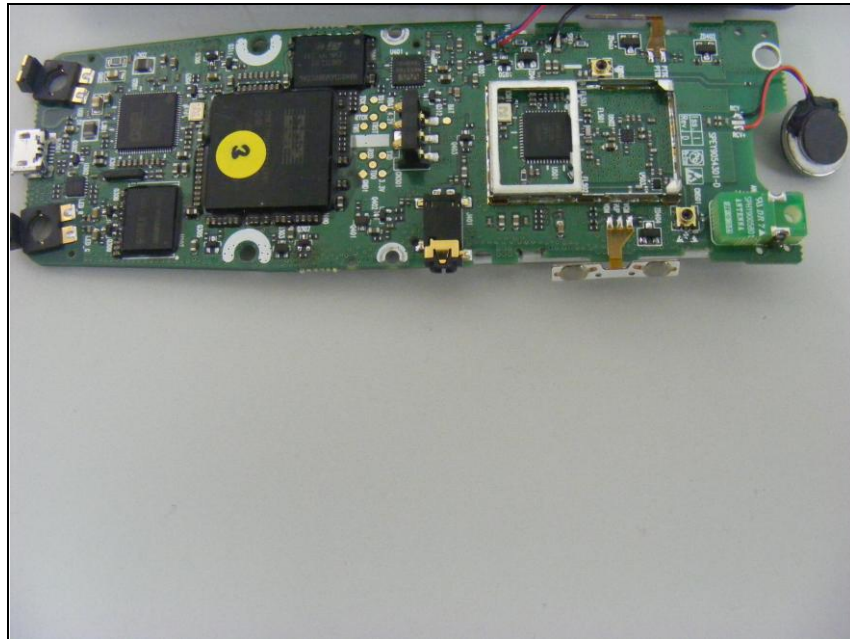

Model : WIT-400HE

Internal photos of EUT

Model : WIT-400HE

Internal view of EUT

Model : WIT-400HE

Top view of Main PCB

Bottom view of Main PCB (1)

Model : WIT-400HE

Bottom view of Main PCB (2)

Top view of Antenna