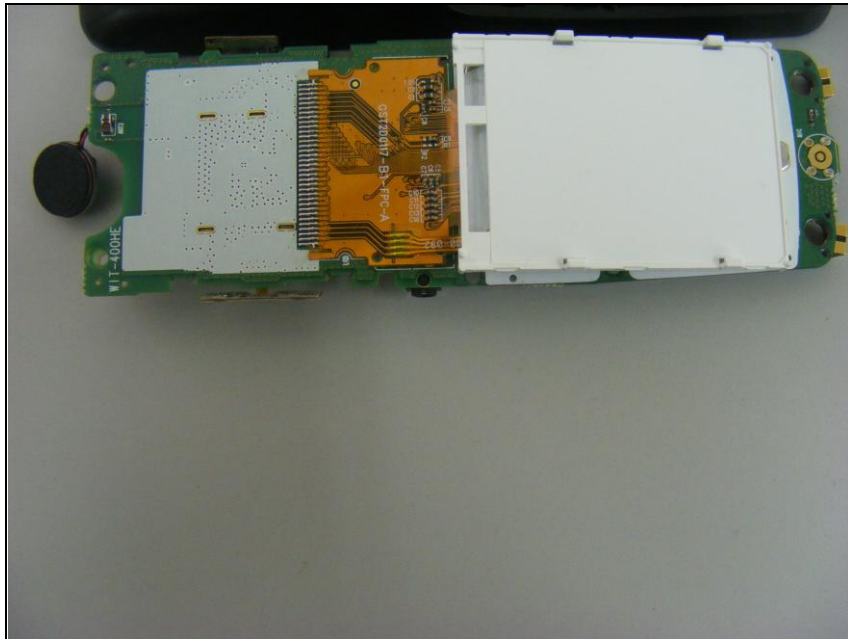

Model : WIT-400HE

Internal photos of EUT

Model : WIT-400HE

Internal view of EUT

Model : WIT-400HE

Top view of Main PCB

Bottom view of Main PCB (1)

Model : WIT-400HE

Bottom view of Main PCB (2)

Top view of Antenna