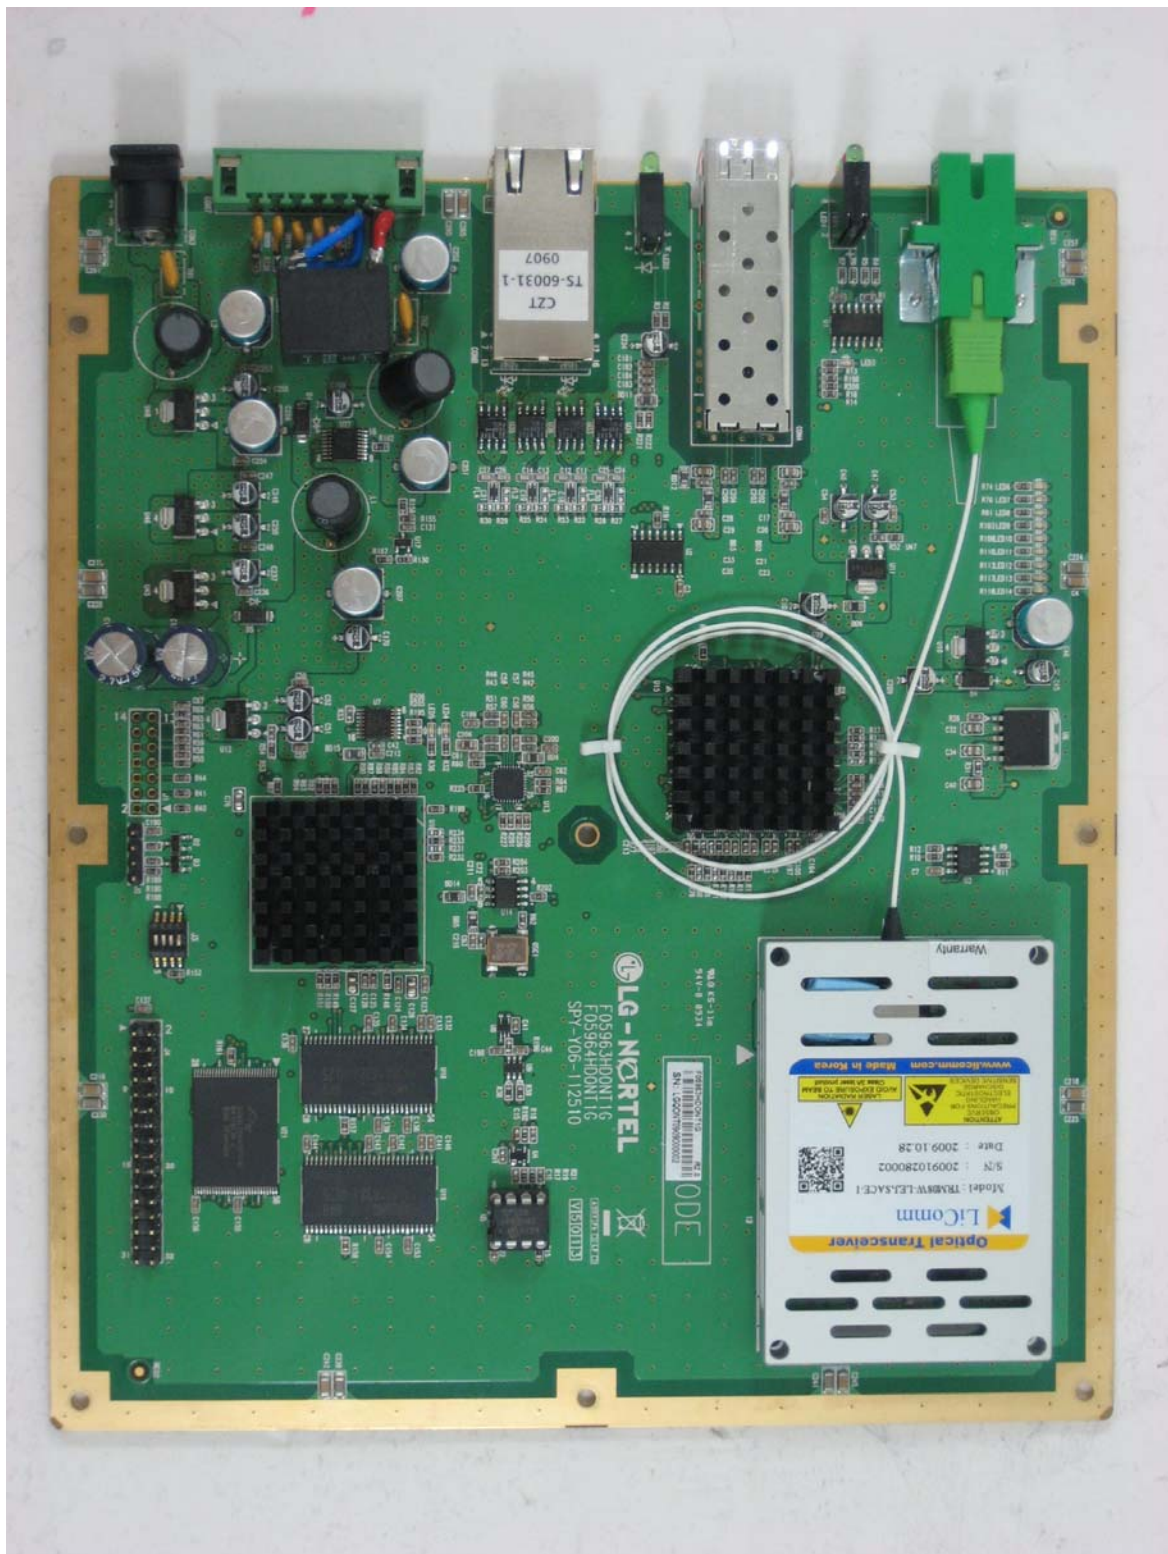

Internal Photographs

Project Number:
Model Number:

10CA05124
NS 16 1G NN-O

File Number

TC8329

Page 2 of 4

INTERNAL

MAIN BOARD#1_Front

MAIN BOARD#1_Back