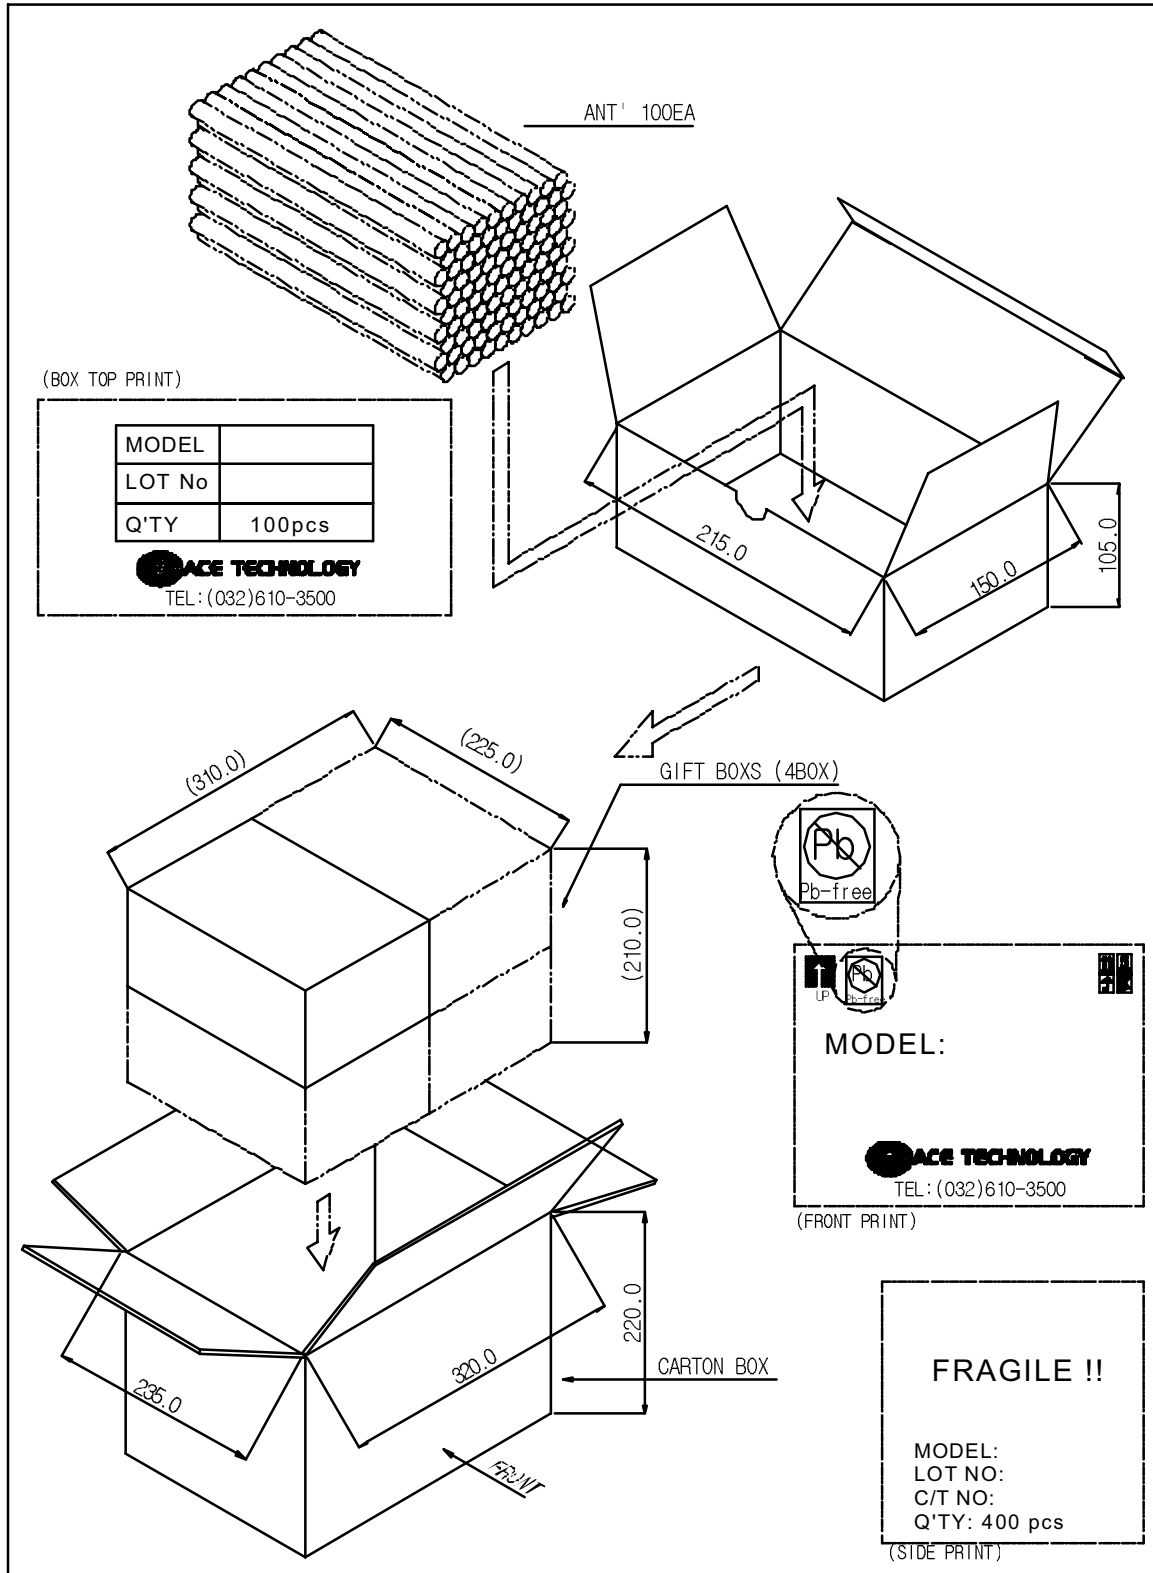

ANTENNA SPECIFICATION		DATA	2005-09-21	REV.	IR
MODEL	WLL-800MHz(Dark Gray)	TYPE	SLEEVE DIPOLE ANT³	PAGE	15/21

7.2 Packing Specification (Drawing)