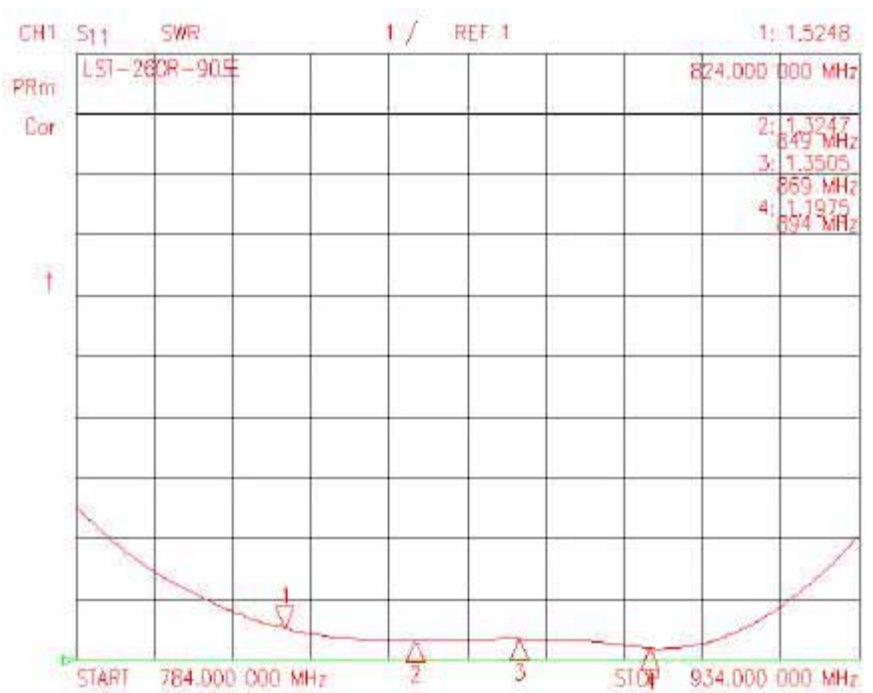

ANTENNA SPECIFICATION		DATA	2005-09-21	REV.	IR
MODEL	WLL-800MHz(Dark Gray)	TYPE	SLEEVE DIPOLE ANT ³	PAGE	13/21

7. The others documents

7.1 Electrical data

- V.S.W.R of set up Antenna Straighted(0Deg)

- V.S.W.R of set up Antenna Foldeded(90Deg)

ANTENNA SPECIFICATION		DATA	2005-09-21	REV.	IR
MODEL	WLL-800MHz(Dark Gray)	TYPE	SLEEVE DIPOLE ANT ³	PAGE	14/21

- Radiation Pattern of set up Antenna foldeded

- Radiation Pattern of set up Antenna foldeded

ANTENNA SPECIFICATION		DATA	2005-09-21	REV.	IR
MODEL	WLL-800MHz(Dark Gray)	TYPE	SLEEVE DIPOLE ANT ³	PAGE	15/21

7.2 Packing Specification (Drawing)

ANTENNA SPECIFICATION		DATA	2005-09-21	REV.	IR
MODEL	WLL-800MHz(Dark Gray)	TYPE	SLEEVE DIPOLE ANT ³	PAGE	16/21