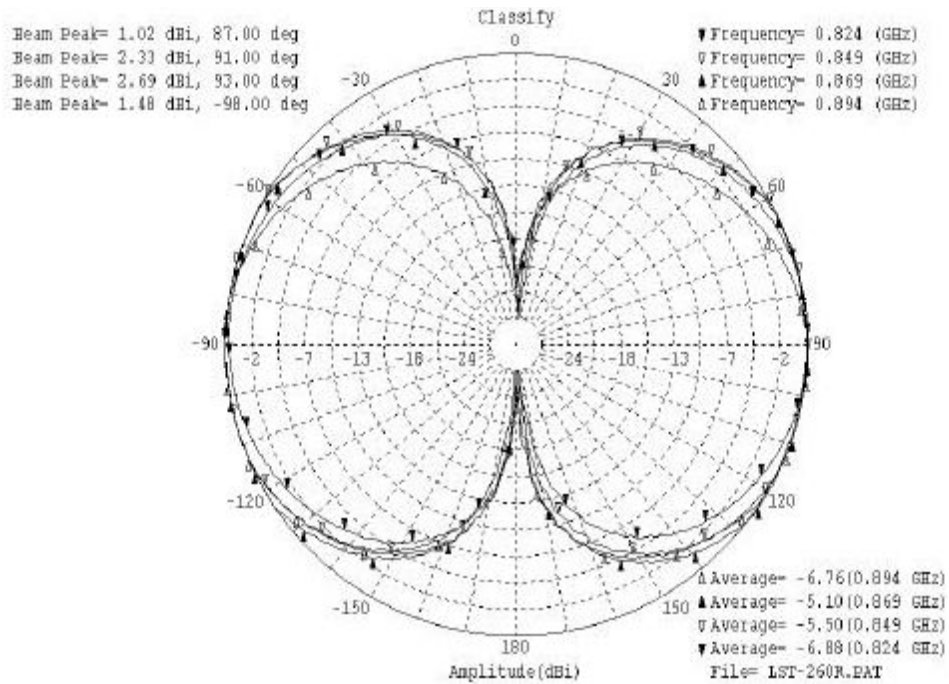

ANTENNA SPECIFICATION		DATA	2005-09-21	REV.	IR
MODEL	WLL-800MHz(Dark Gray)	TYPE	SLEEVE DIPOLE ANT ³	PAGE	13/21

7. The others documents

7.1 Electrical data

- V.S.W.R of set up Antenna Straighted(0Deg)

- V.S.W.R of set up Antenna Foldeded(90Deg)

ANTENNA SPECIFICATION		DATA	2005-09-21	REV.	IR
MODEL	WLL-800MHz(Dark Gray)	TYPE	SLEEVE DIPOLE ANT ³	PAGE	14/21

- Radiation Pattern of set up Antenna foldeded

- Radiation Pattern of set up Antenna foldeded

ANTENNA SPECIFICATION		DATA	2005-09-21	REV.	IR
MODEL	WLL-800MHz(Dark Gray)	TYPE	SLEEVE DIPOLE ANT ³	PAGE	15/21

7.2 Packing Specification (Drawing)

ANTENNA SPECIFICATION		DATA	2005-09-21	REV.	IR
MODEL	WLL-800MHz(Dark Gray)	TYPE	SLEEVE DIPOLE ANT ³	PAGE	16/21

7.3 Antenna Drawing