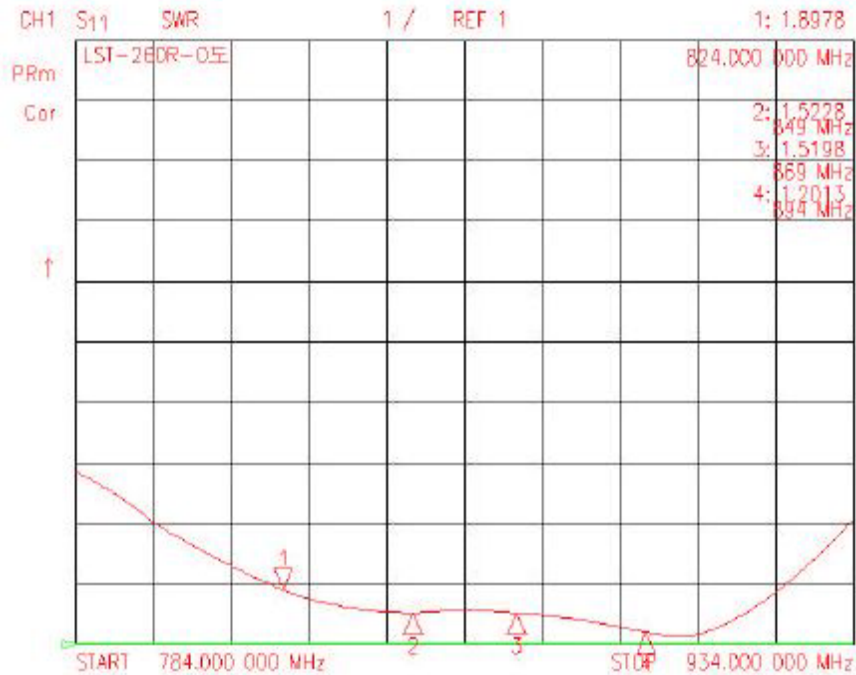

ANTENNA SPECIFICATION		DATA	2005-09-21	REV.	IR
MODEL	WLL-800MHz(Dark Gray)	TYPE	SLEEVE DIPOLE ANT ³	PAGE	13/21

7. The others documents

7.1 Electrical data

- V.S.W.R of set up Antenna Straighted(0Deg)

- V.S.W.R of set up Antenna Foldeded(90Deg)

ANTENNA SPECIFICATION		DATA	2005-09-21	REV.	IR
MODEL	WLL-800MHz(Dark Gray)	TYPE	SLEEVE DIPOLE ANT ³	PAGE	14/21

- Radiation Pattern of set up Antenna foldeded

- Radiation Pattern of set up Antenna foldeded

ANTENNA SPECIFICATION		DATA	2005-09-21	REV.	IR
MODEL	WLL-800MHz(Dark Gray)	TYPE	SLEEVE DIPOLE ANT ³	PAGE	15/21

7.2 Packing Specification (Drawing)

ANTENNA SPECIFICATION		DATA	2005-09-21	REV.	IR
MODEL	WLL-800MHz(Dark Gray)	TYPE	SLEEVE DIPOLE ANT ³	PAGE	16/21