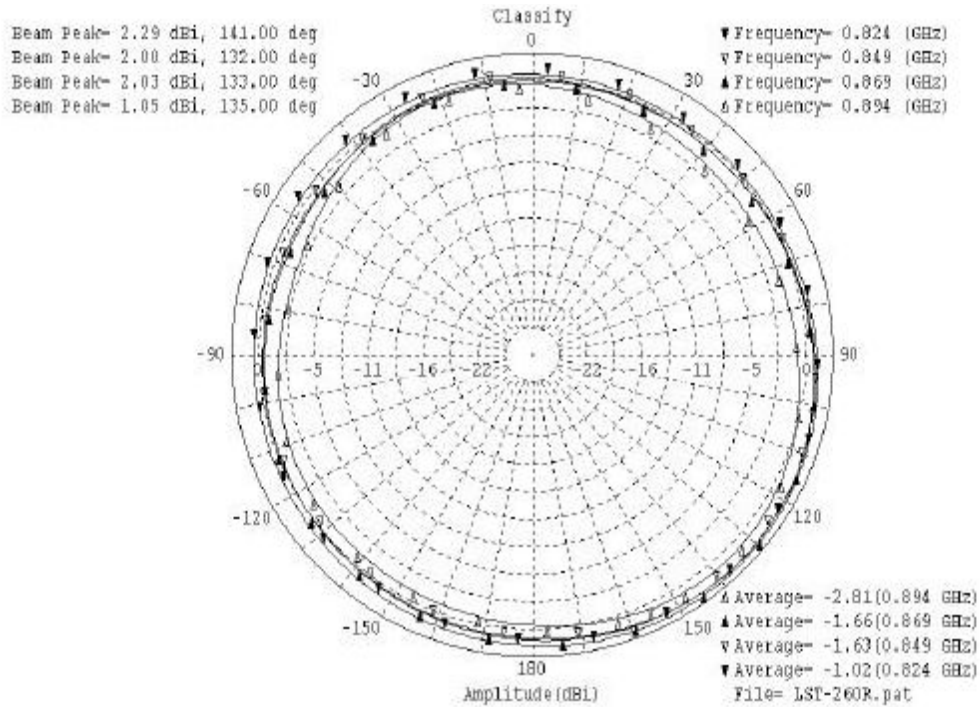

ANTENNA SPECIFICATION		DATA	2005-09-21	REV.	IR
MODEL	WLL-800MHz(Dark Gray)	TYPE	SLEEVE DIPOLE ANT ³	PAGE	13/21

7. The others documents

7.1 Electrical data

- V.S.W.R of set up Antenna Straighted(0Deg)

- V.S.W.R of set up Antenna Foldeded(90Deg)

ANTENNA SPECIFICATION		DATA	2005-09-21	REV.	IR
MODEL	WLL-800MHz(Dark Gray)	TYPE	SLEEVE DIPOLE ANT ³	PAGE	14/21

- Radiation Pattern of set up Antenna foldeded

- Radiation Pattern of set up Antenna foldeded

ANTENNA SPECIFICATION		DATA	2005-09-21	REV.	IR
MODEL	WLL-800MHz(Dark Gray)	TYPE	SLEEVE DIPOLE ANT ³	PAGE	15/21

7.2 Packing Specification (Drawing)

ANTENNA SPECIFICATION		DATA	2005-09-21	REV.	IR
MODEL	WLL-800MHz(Dark Gray)	TYPE	SLEEVE DIPOLE ANT ³	PAGE	16/21

7.3 Antenna Drawing