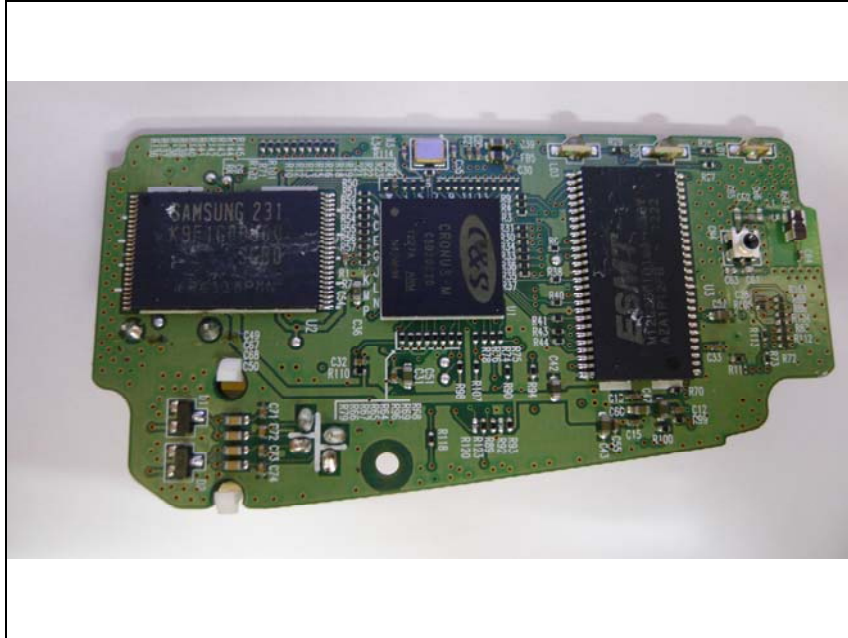

Internal photos of EUT

Bluetooth module board

PCB Antenna

Top view of Main PCB

Bottom view of Main PCB