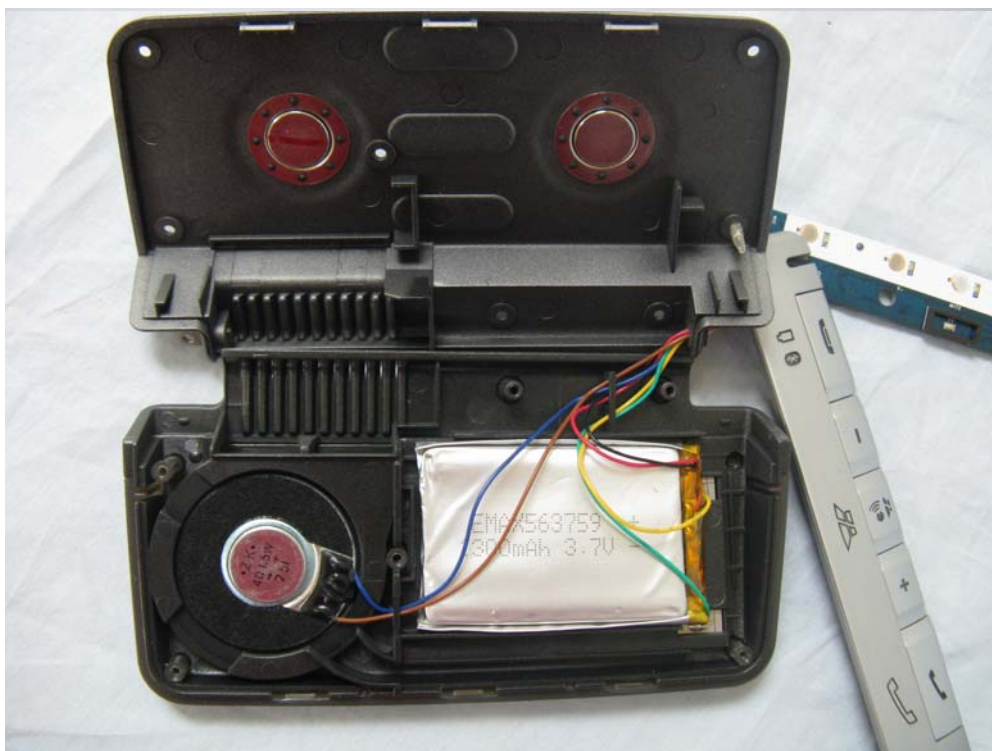

Iqua Visor Sun (M/N: PHF-603)

➤ EUT Photograph – Internal Photographs

(1) EUT Photo

(2) EUT Photo

(3) EUT Photo

(4) EUT Photo