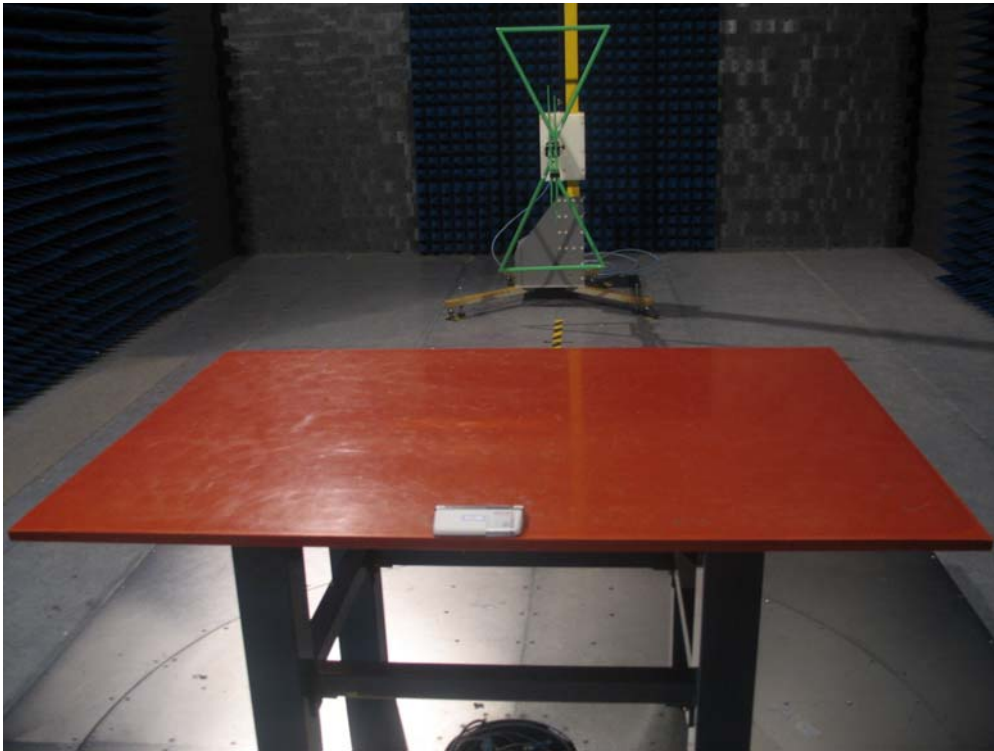

# Iqua Vizor

(M/N: PHF-602)

➤ **Test Setup Photographs**

Test Mode: Mode 1: Transmit

Description: Front View of Radiated Test for Under 1GHz

Test Mode: Mode 1: Transmit

Description: Back View of Radiated Test for Under 1GHz

Test Mode: Mode 1: Transmit

Description: Front View of Radiated Test for Above 1GHz

Test Mode: Mode 1: Transmit

Description: Back View of Radiated Test for Above 1GHz