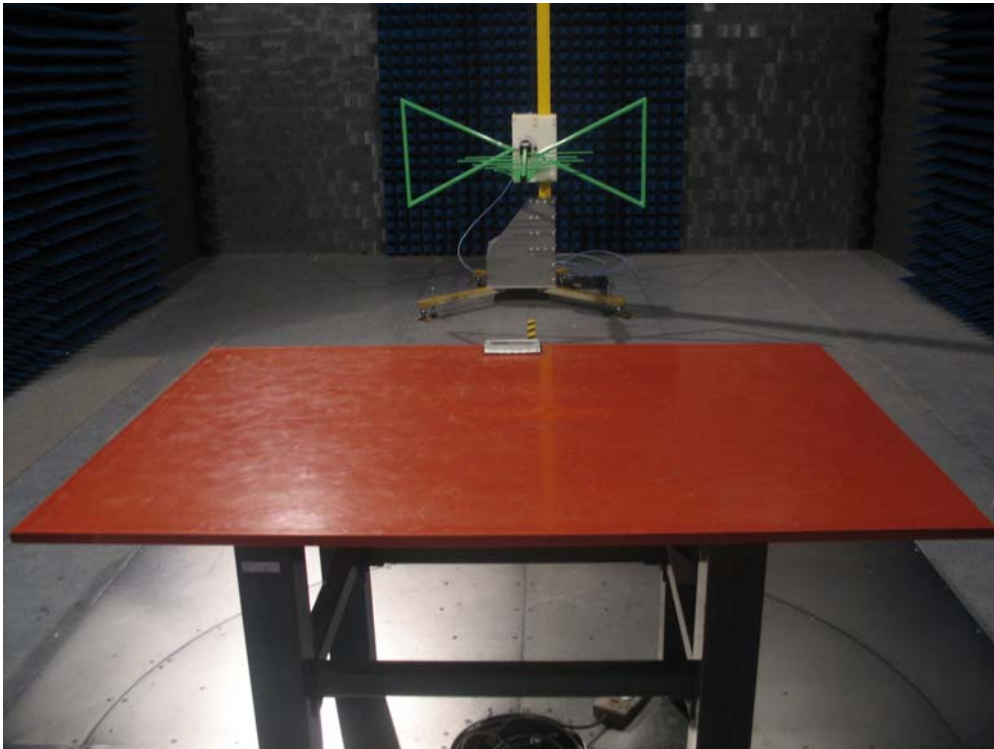

# Iqua Vizor

(M/N: PHF-602)

➤ **Test Setup Photographs**

Test Mode: Mode 1: Transmit

Description: Front View of Radiated Test for Under 1GHz

Test Mode: Mode 1: Transmit

Description: Back View of Radiated Test for Under 1GHz

Test Mode: Mode 1: Transmit

Description: Front View of Radiated Test for Above 1GHz

Test Mode: Mode 1: Transmit

Description: Back View of Radiated Test for Above 1GHz