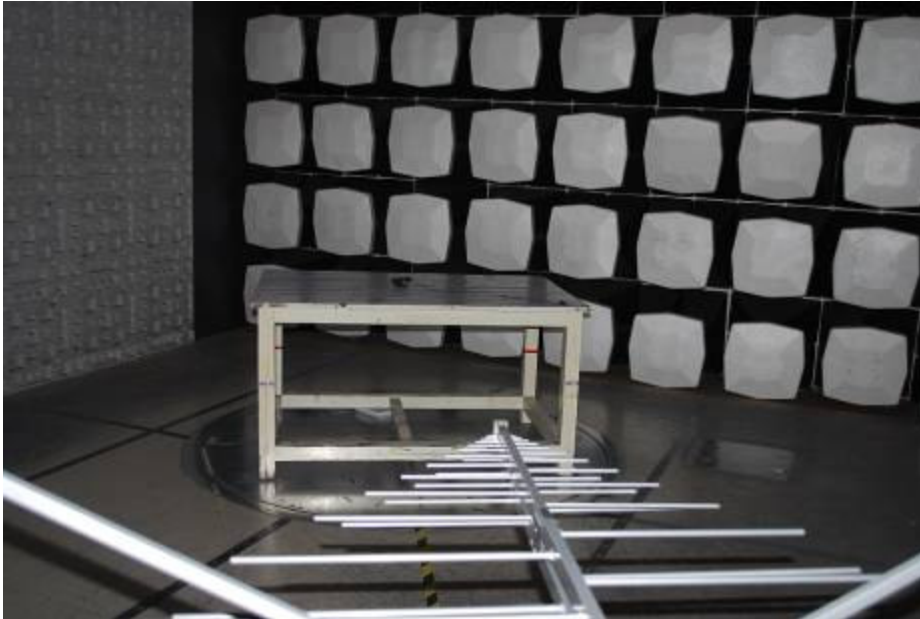

# 1 Photographs - EUT Test Setup (Test Model No.: BTR-155)

## 1.1 Radiated Emission

## 1.2 Radiated Spurious Emission