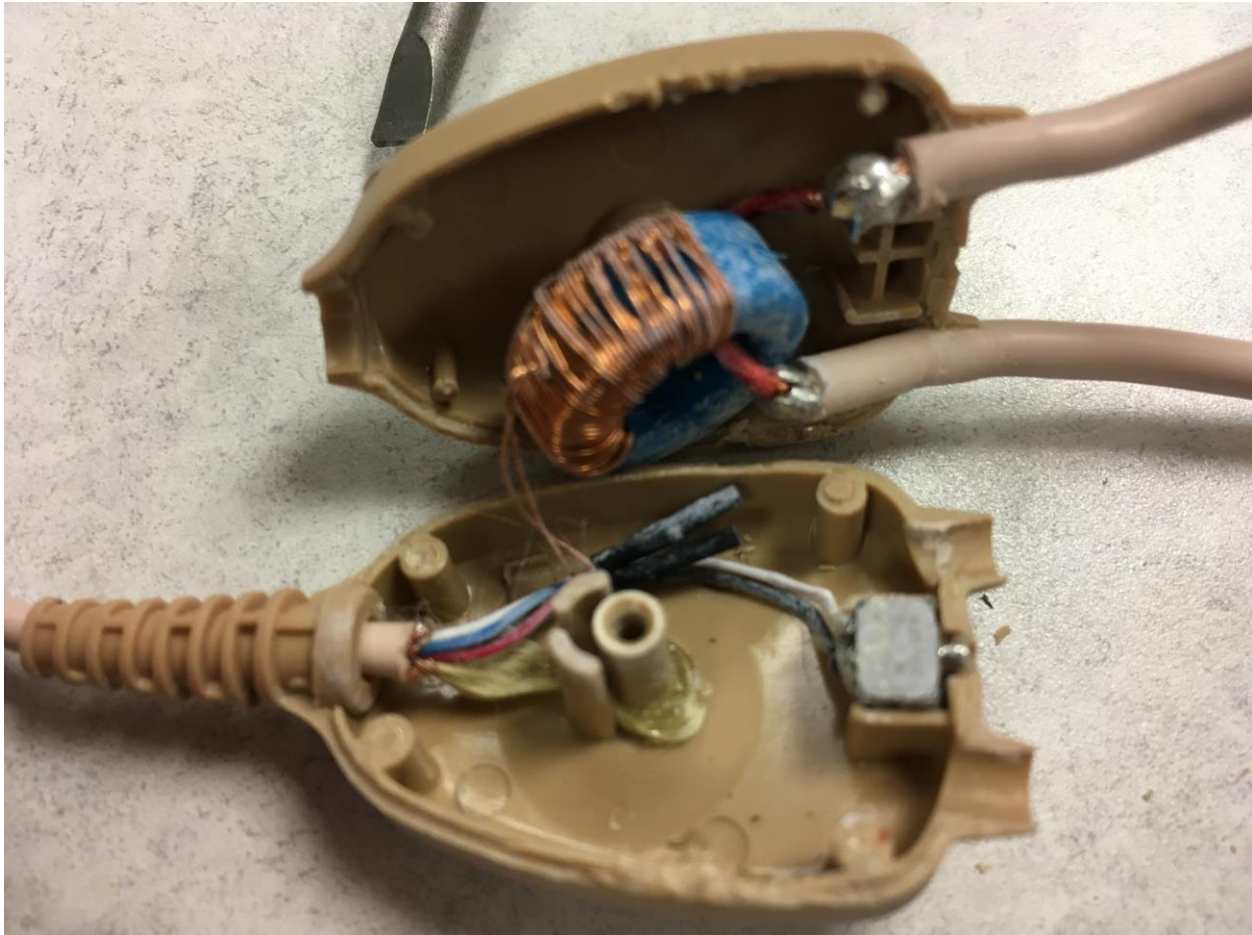

Internal Photos

Figure 1 - PCB top

Internal Photos

Figure 2 - bottom

Internal Photos

Figure 3 - Neck loop connetor - internal

The Nebraska Center for Excellence in Electronics
4740 Discovery Drive
Lincoln, NE 68521
Phone: 402.323.6233
Fax: 402.323.6238
www.nceelabs.com

Internal Photos