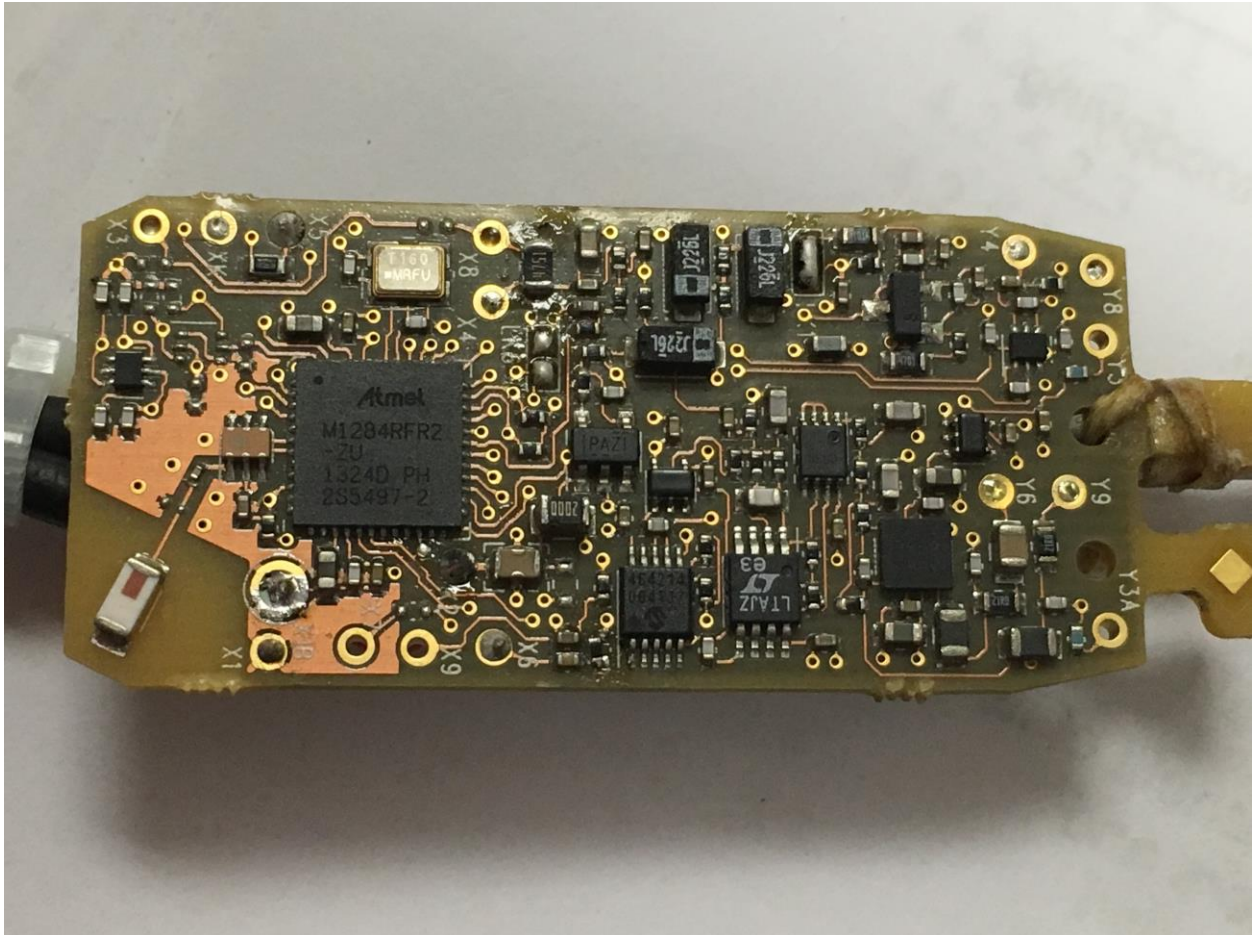

Internal Photos

Figure 1 - PCB top

Internal Photos

Figure 2 - bottom

Internal Photos

Figure 3 - Neck loop connetor - internal

The Nebraska Center for Excellence in Electronics
4740 Discovery Drive
Lincoln, NE 68521
Phone: 402.323.6233
Fax: 402.323.6238
www.nceelabs.com

Internal Photos