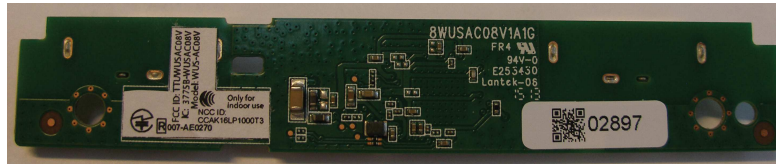

Placement of label 3189200:

TPV Module: Bang & Olufsen Material number - 8009004

Label must be placed in the square

Media type: 3M 7871 (polyester)
 Media color: White
 Print color: Black
 Label height max mm: 14.00
 Label width max mm: 19.00
 Label cornerradius mm: 0.50

Unreleased copy

MUST BE IN ACCORDANCE WITH DIRECTIVE 2011/65/EU (RoHS)

FOR MORE INFO ON CHANGES SEE ECR:		-	SIZE: A4	SCALE: 1:1
RELEASE LEVEL:	Un Released	VERSION:	B	BANG & OLUFSEN
CREATION DATE:	11-11-2016	DATE:	07-12-2016	3189200_00
INIT. DESIGNER:	BIR	DESIGNER:	BIR	Label for TPV module