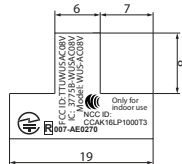

Placement of label 3189200:

TPV Module: Bang & Olufsen Material number - 8009004

Label must be placed in the square

Media type: 3M 7871 (polyester)
 Media color: White
 Print color: Black
 Label height max mm: 14.00
 Label width max mm: 19.00
 Label cornerradius mm: 0.50

Unreleased copy

MUST BE IN ACCORDANCE WITH DIRECTIVE 2011/65/EU (RoHS)

FOR MORE INFO ON CHANGES SEE ECR:		-	SIZE: A4	SCALE: 1:1
RELEASE LEVEL:	Un Released	VERSION:	B	BANG & OLUFSEN
CREATION DATE:	11-11-2016	DATE:	07-12-2016	3189200_00
INIT. DESIGNER:	BIR	DESIGNER:	BIR	Label for TPV module