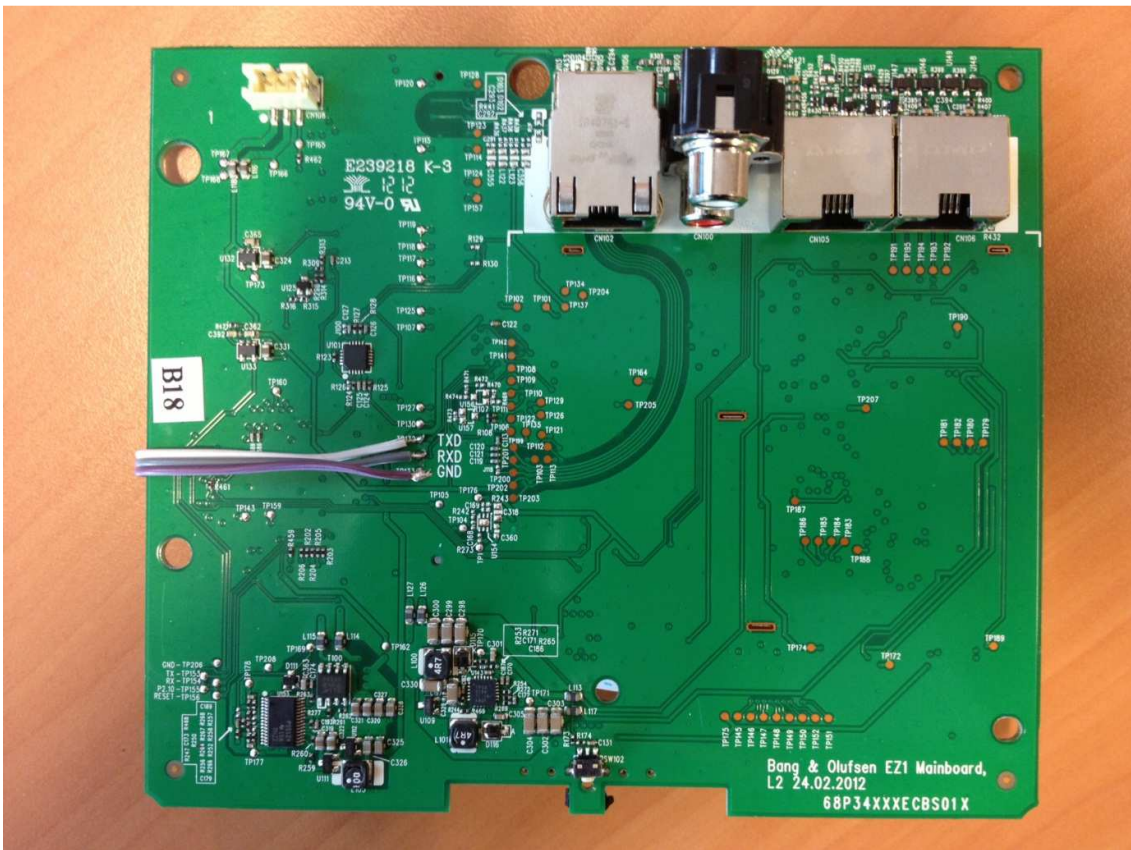

CR 870 Module

Top (Cans removed)

Module Underside

Main Board

Playmaker Internal Shots

Main Board