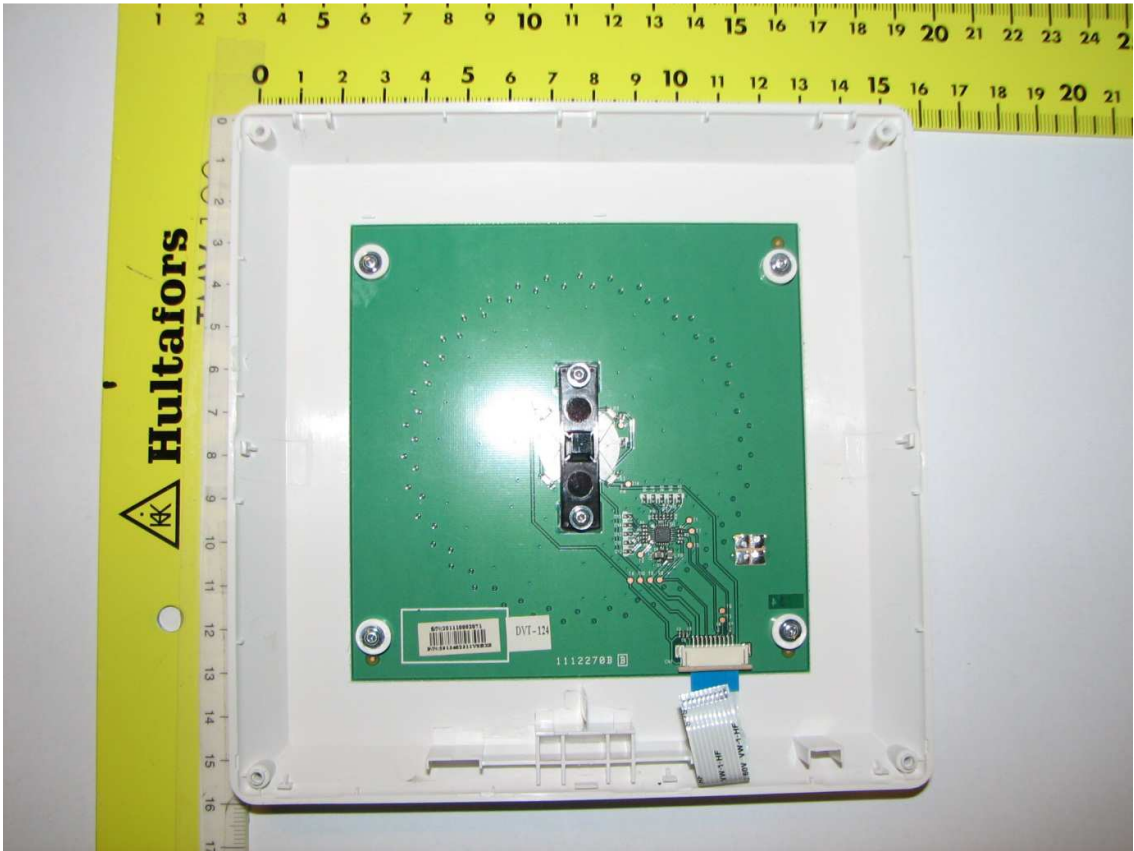

CR 870 Module

Top (Cans removed)

Module Underside

Main Board

Playmaker Internal Shots

Main Board