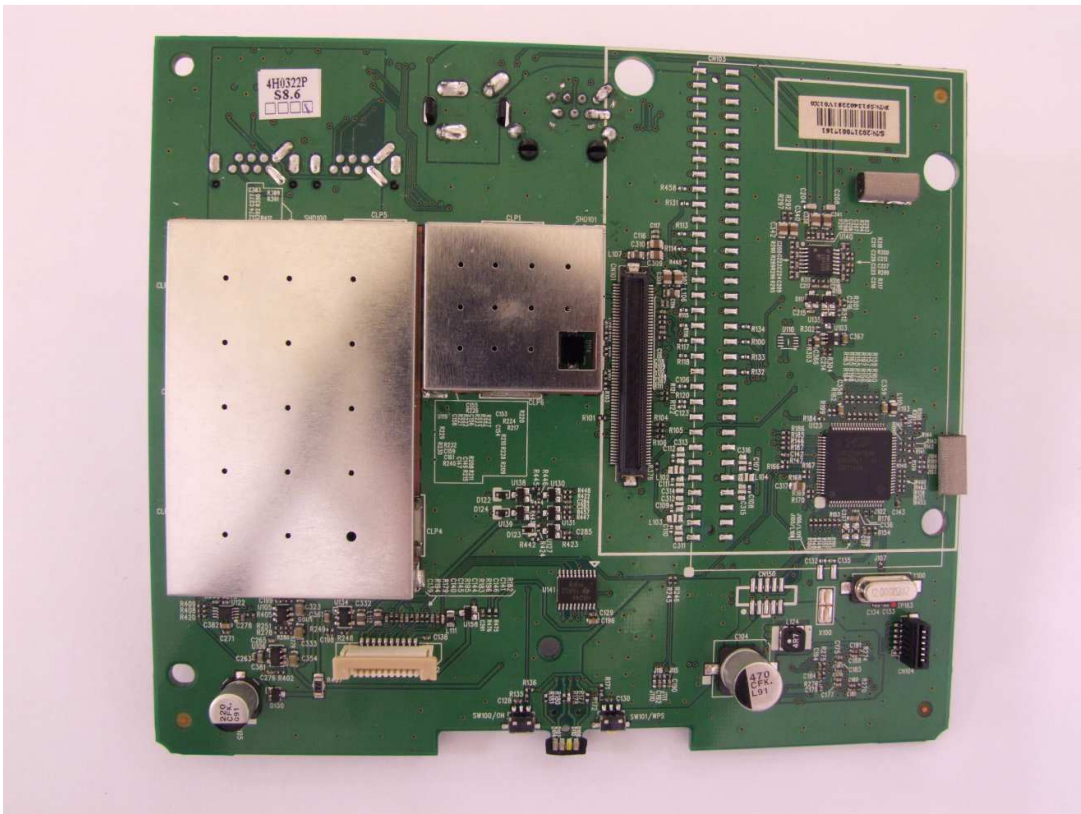

CR 870 Module

Top (Cans removed)

Module Underside

Main Board

Playmaker Internal Shots

Main Board