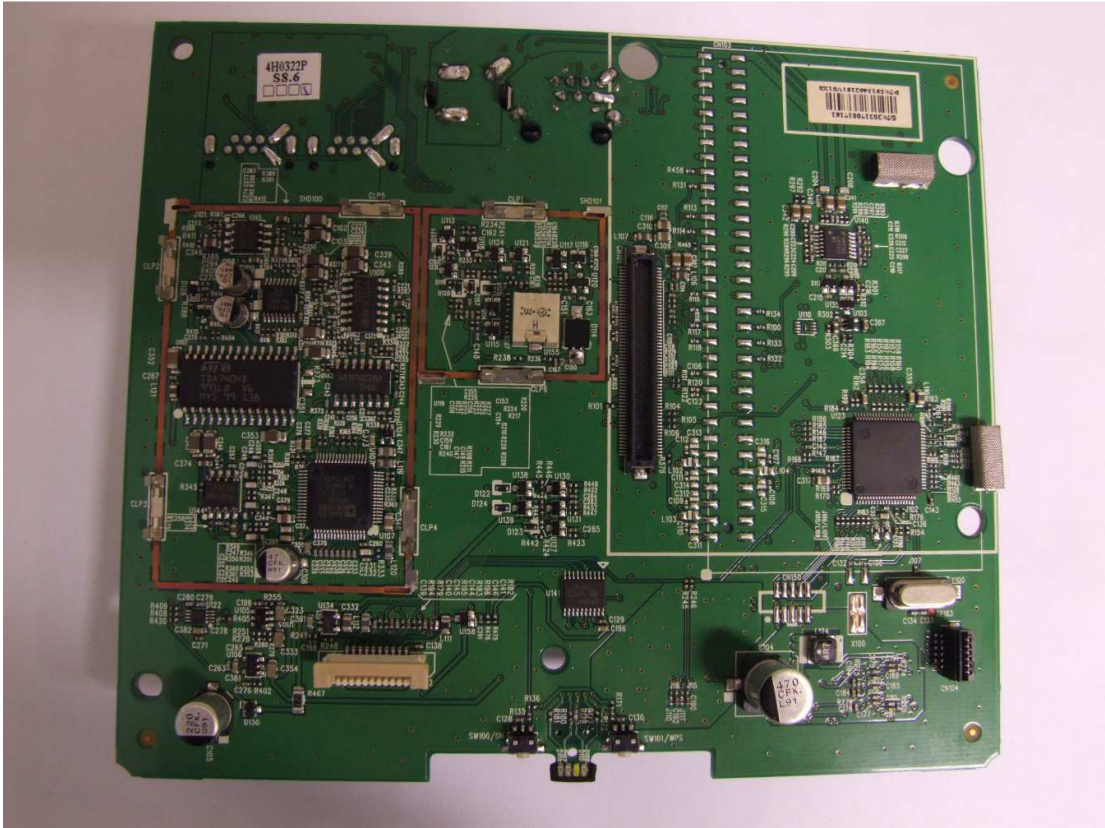

CR 870 Module

Top (Cans removed)

Module Underside

Main Board

Playmaker Internal Shots

Main Board