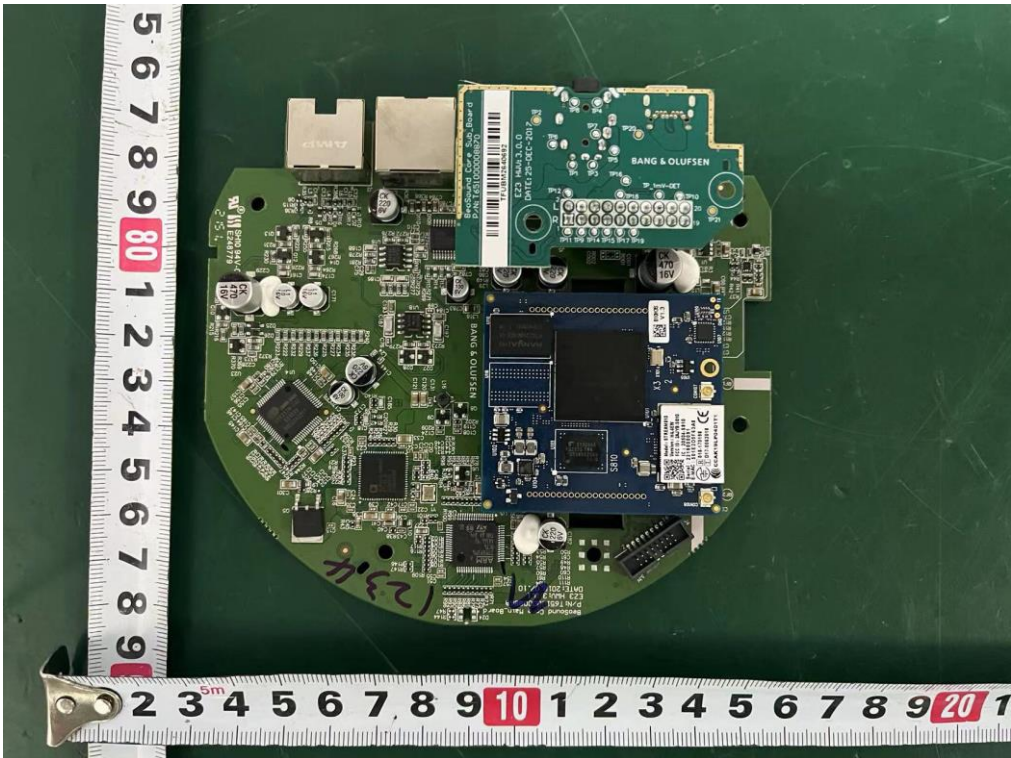

Internal Photos
M/N: BeoSound Core

Antenna 0

Antenna 1

Internal Photos
M/N: BeoSound Core

Internal Photos
M/N: BeoSound Core

Internal Photos
M/N: BeoSound Core

Internal Photos
M/N: BeoSound Core

Internal Photos
M/N: BeoSound Core

Antenna 0
ipex
connector

Antenna 1
ipex
connector

Internal Photos
M/N: BeoSound Core