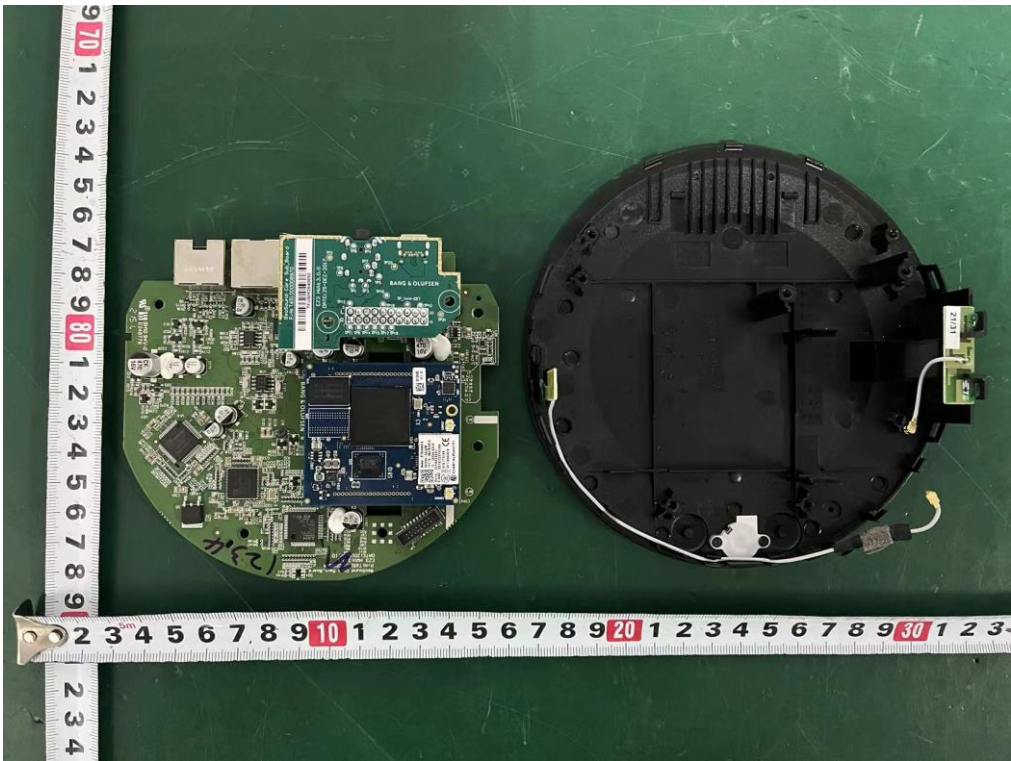

Internal Photos
M/N: BeoSound Core

Antenna 0

Antenna 1

Internal Photos
M/N: BeoSound Core

Internal Photos
M/N: BeoSound Core

Internal Photos
M/N: BeoSound Core

Internal Photos
M/N: BeoSound Core

Internal Photos
M/N: BeoSound Core

Antenna 0
ipex
connector

Antenna 1
ipex
connector

Internal Photos
M/N: BeoSound Core