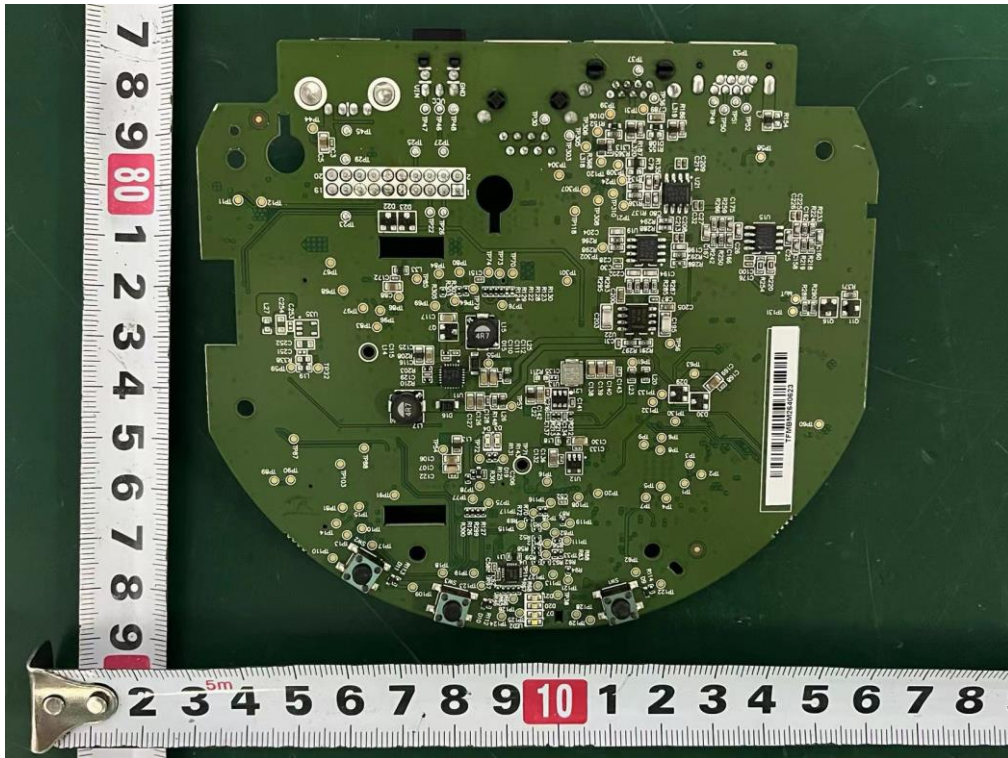

Internal Photos
M/N: BeoSound Core

Antenna 0

Antenna 1

Internal Photos
M/N: BeoSound Core

Internal Photos
M/N: BeoSound Core

Internal Photos
M/N: BeoSound Core

Internal Photos
M/N: BeoSound Core

Internal Photos
M/N: BeoSound Core

Antenna 0
ipex
connector

Antenna 1
ipex
connector

Internal Photos
M/N: BeoSound Core