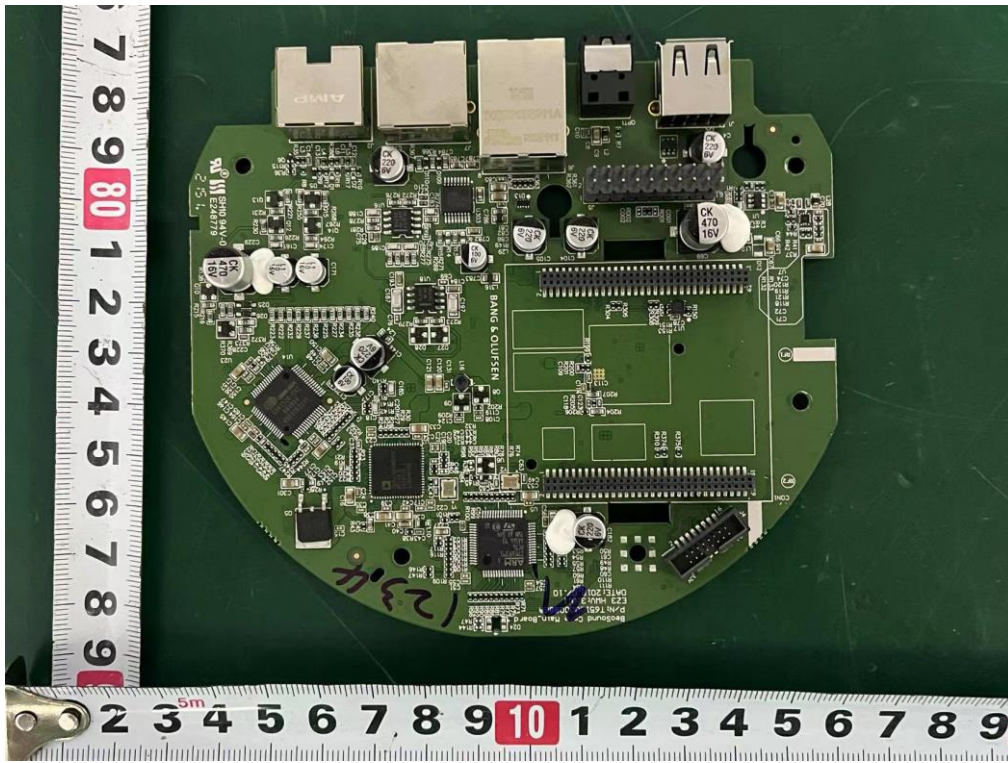

Internal Photos
M/N: BeoSound Core

Antenna 0

Antenna 1

Internal Photos
M/N: BeoSound Core

Internal Photos
M/N: BeoSound Core

Internal Photos
M/N: BeoSound Core

Internal Photos
M/N: BeoSound Core

Internal Photos
M/N: BeoSound Core

Antenna 0
ipex
connector

Antenna 1
ipex
connector

Internal Photos
M/N: BeoSound Core