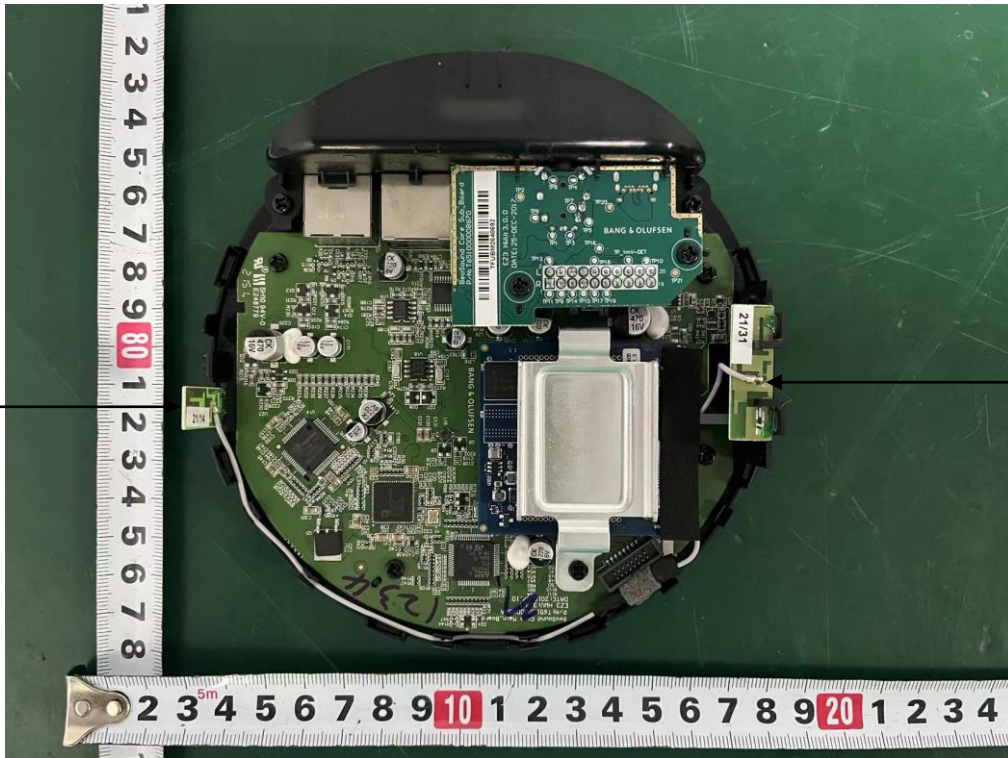

Internal Photos
M/N: BeoSound Core

Antenna 0

Antenna 1

Internal Photos
M/N: BeoSound Core

Internal Photos
M/N: BeoSound Core

Internal Photos
M/N: BeoSound Core

Internal Photos
M/N: BeoSound Core

Internal Photos
M/N: BeoSound Core

Antenna 0
ipex
connector

Antenna 1
ipex
connector

Internal Photos
M/N: BeoSound Core