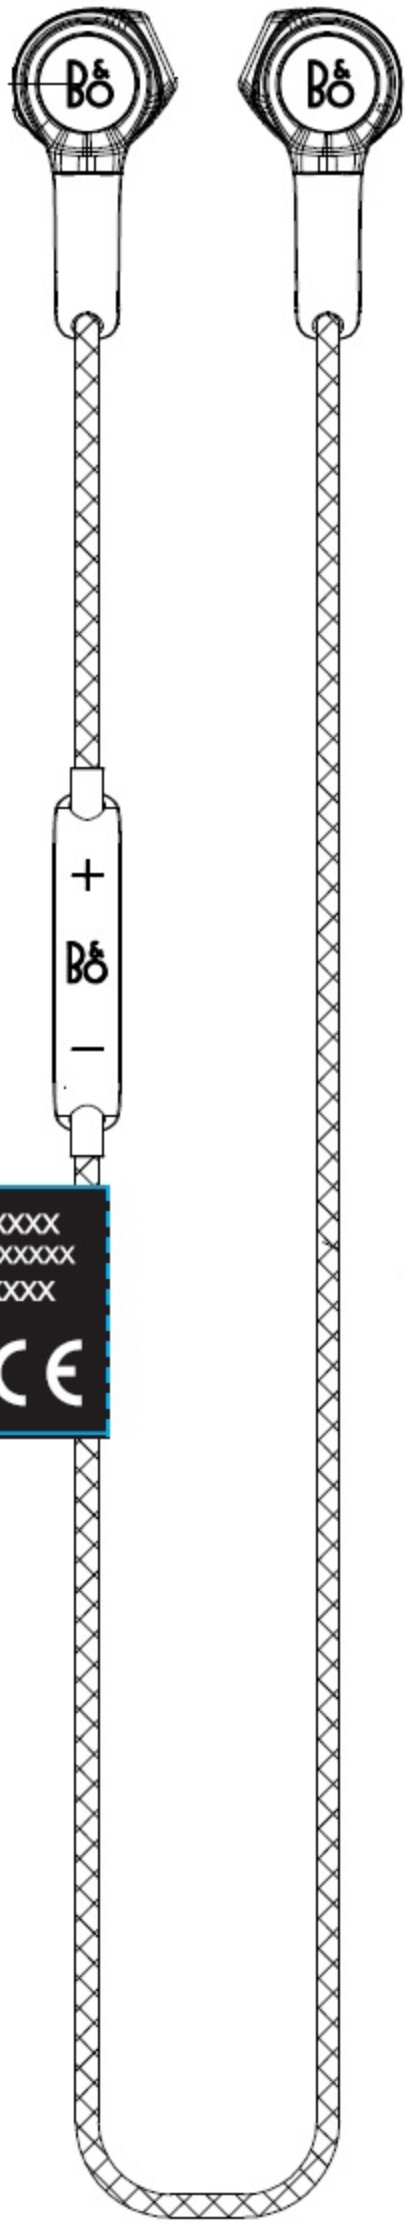

XXXXXXXXXXXXXXXXXX
IC: XXXXX-XXXXXXXXXX
FCC ID: XXXXXXXXXXXXX

B&O PLAY A/S,
Peter Bangs Vej 15,
7600 Struer,
Denmark

EAC CE