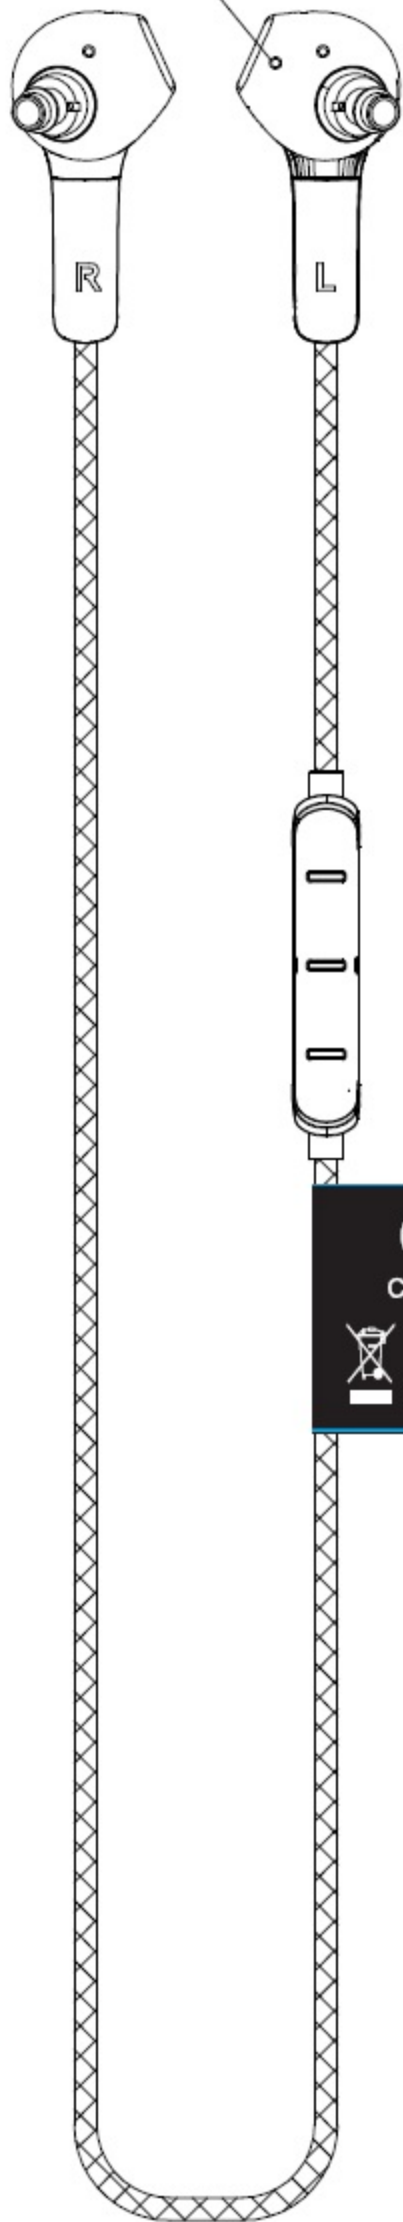

Lens

XXXX-XXXXXX
XXXX-XXXXXX
CMIIT ID: XXXXXXXXXX

Beoplay H5
Bang & Olufsen A/S
Designed by Bang & Olufsen®
In Denmark. Made in China.