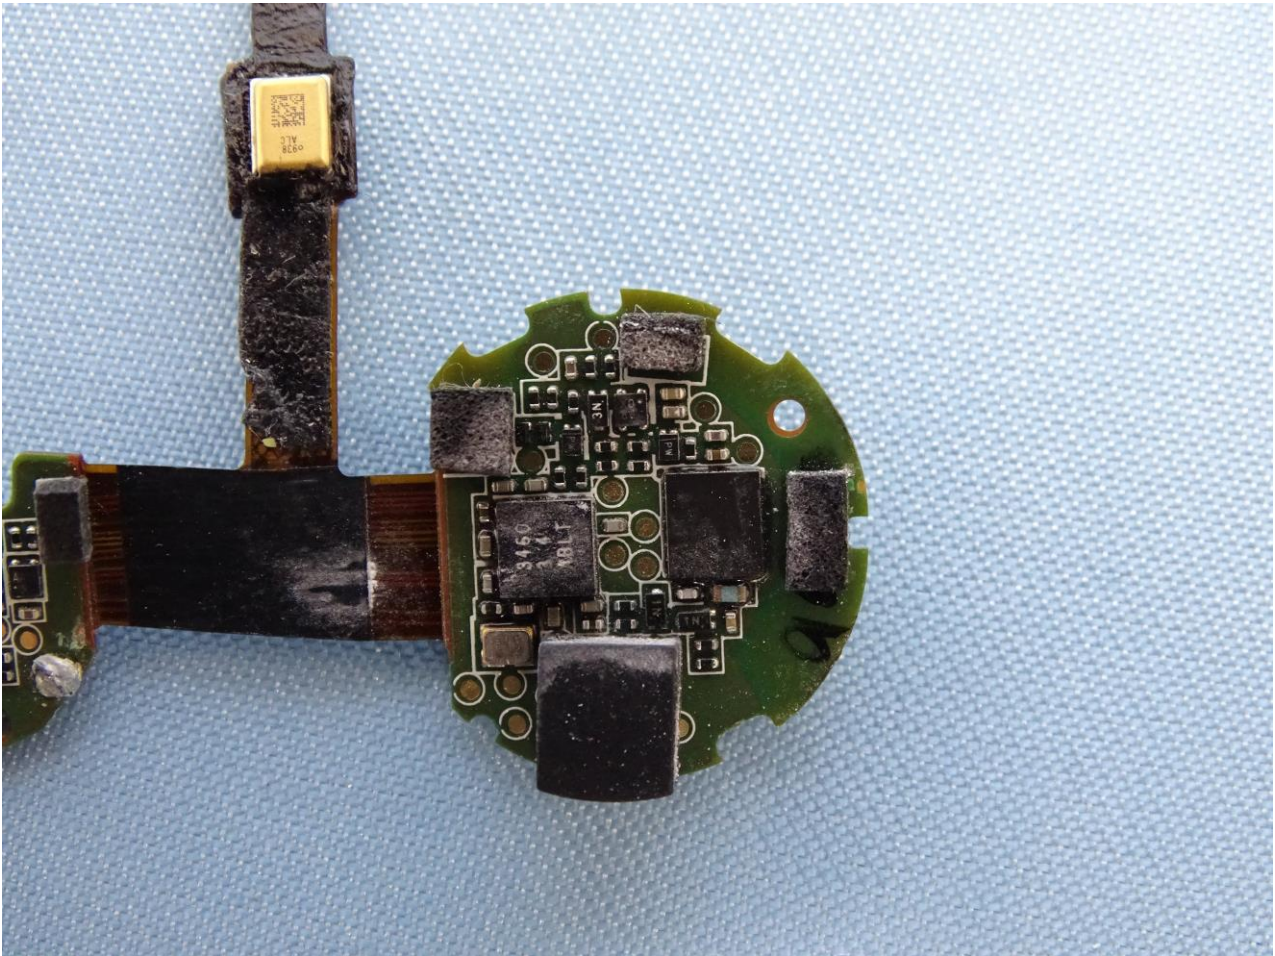

3. Internal Photograph of EUT

Brand Name: Bang & Olufsen / Model Name: EQ Earbud R

Bluetooth Antenna

————THE END————