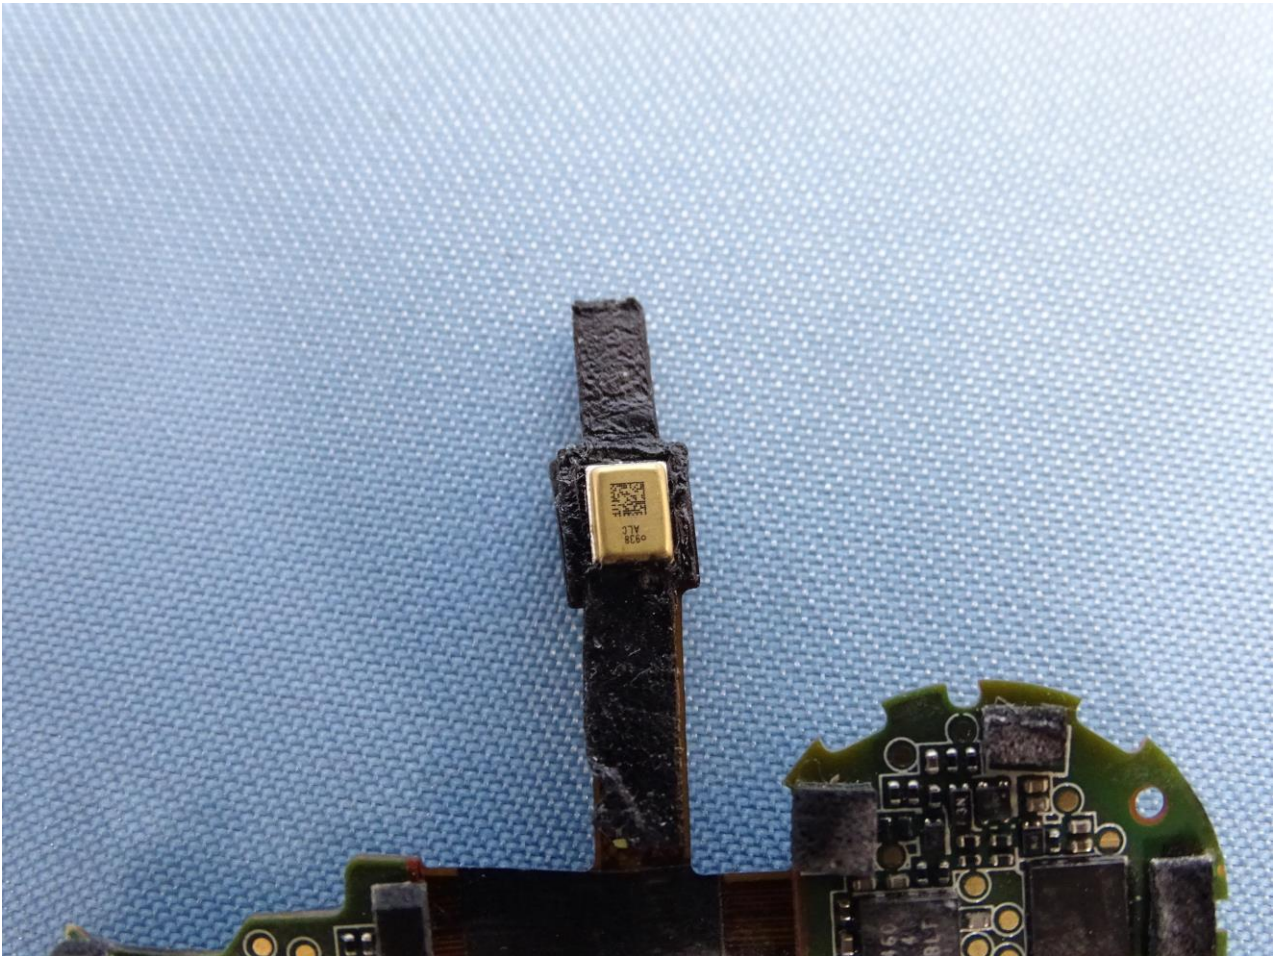

3. Internal Photograph of EUT

Brand Name: Bang & Olufsen / Model Name: EQ Earbud R

Bluetooth Antenna

————THE END————