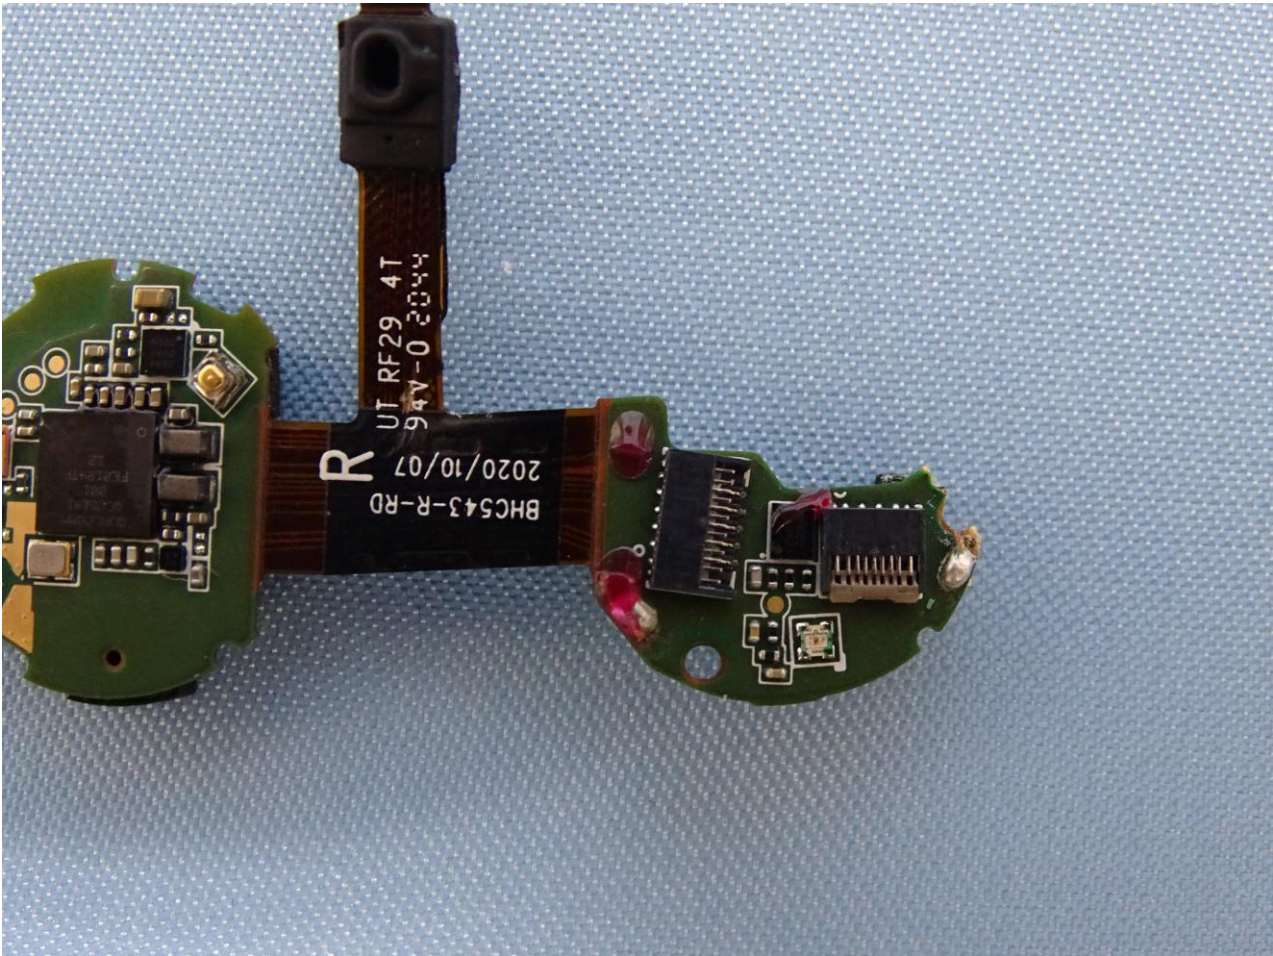

3. Internal Photograph of EUT

Brand Name: Bang & Olufsen / Model Name: EQ Earbud R

Bluetooth Antenna

————THE END————