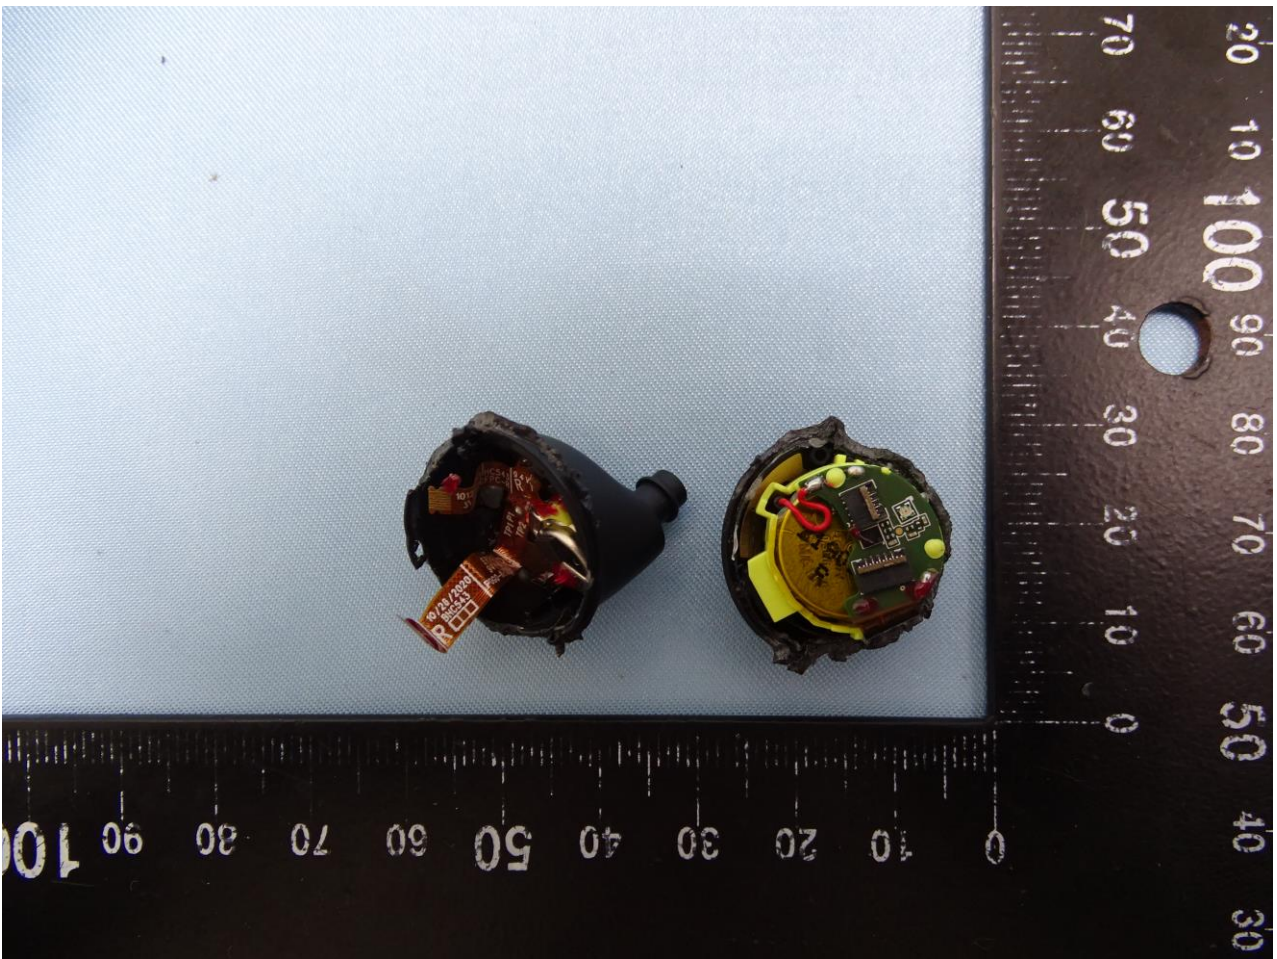

3. Internal Photograph of EUT

Brand Name: Bang & Olufsen / Model Name: EQ Earbud R

Bluetooth Antenna

————THE END————