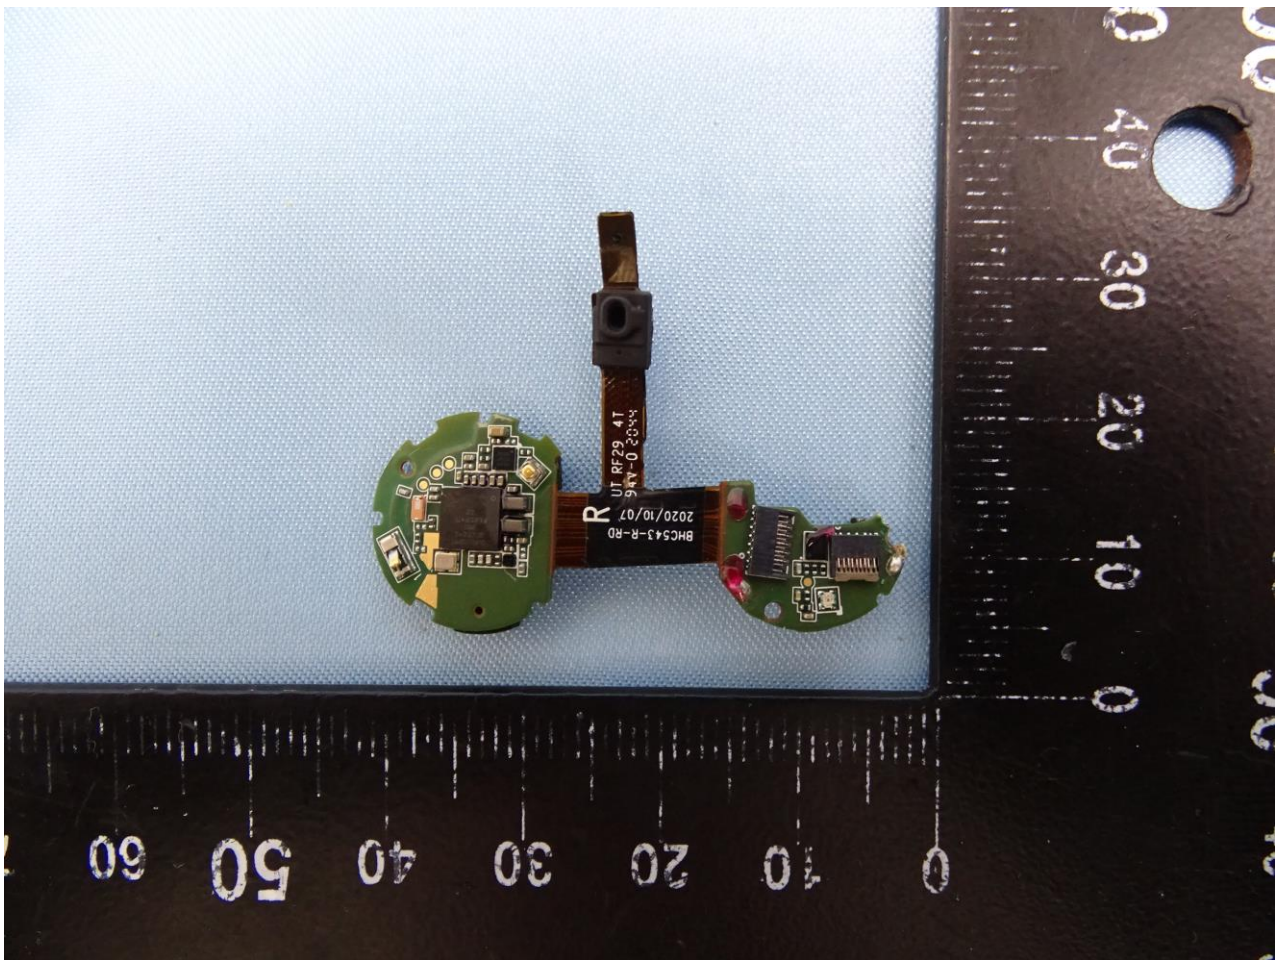

3. Internal Photograph of EUT

Brand Name: Bang & Olufsen / Model Name: EQ Earbud R

Bluetooth Antenna

————THE END————