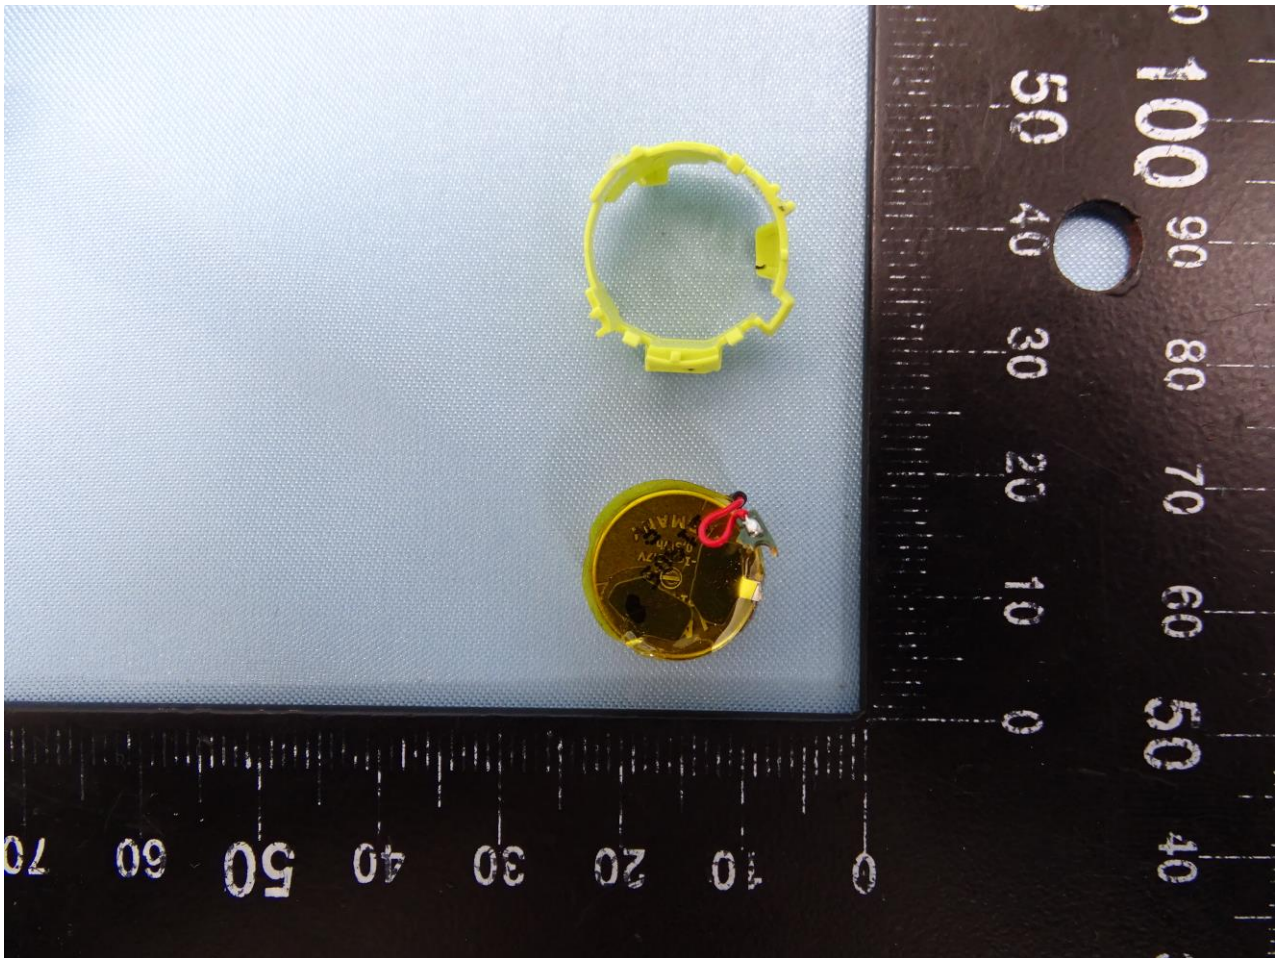

3. Internal Photograph of EUT

Brand Name: Bang & Olufsen / Model Name: EQ Earbud R

Bluetooth Antenna

————THE END————