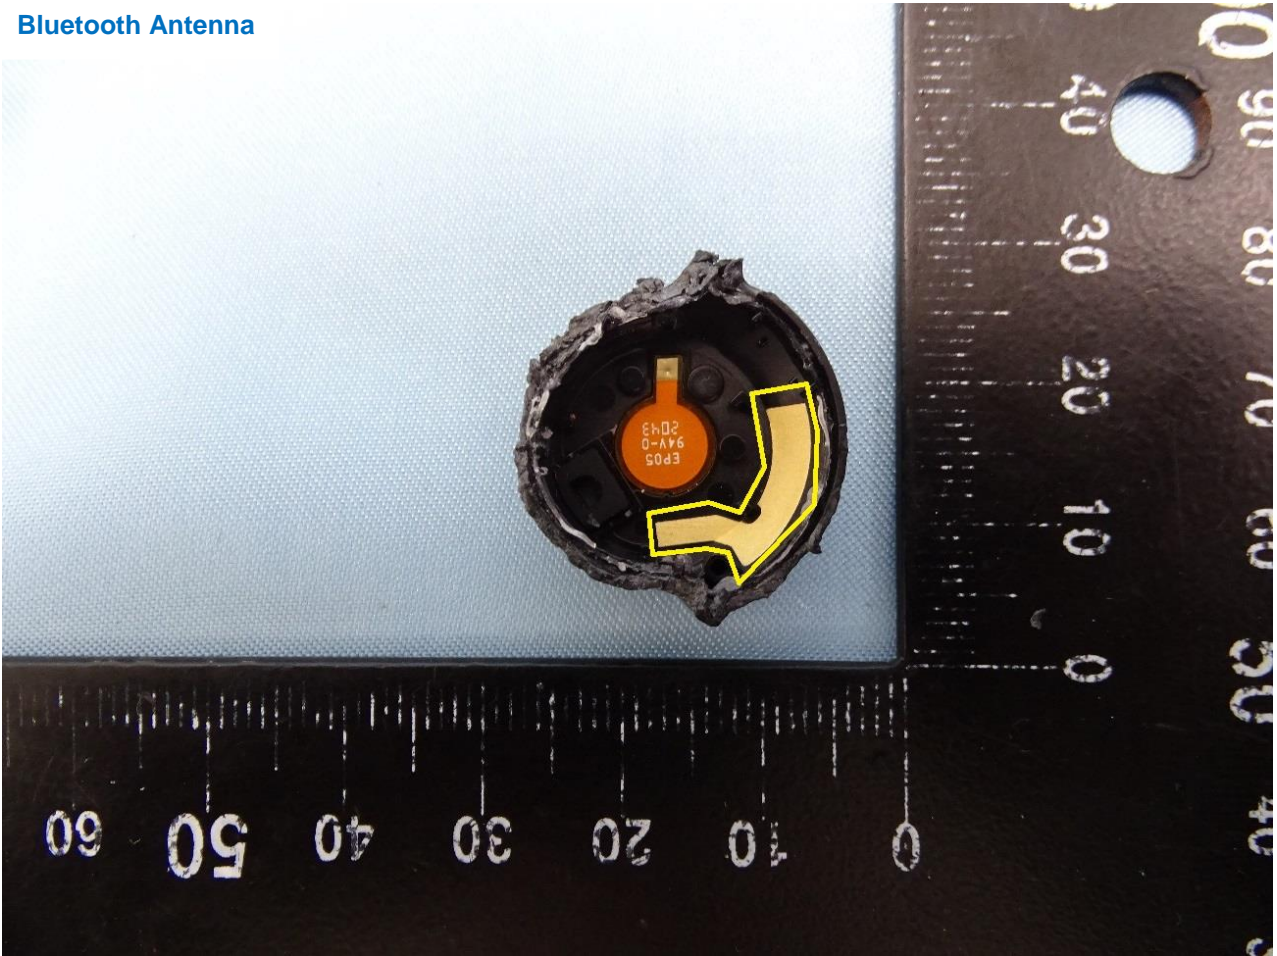

3. Internal Photograph of EUT

Brand Name: Bang & Olufsen / Model Name: EQ Earbud R

Bluetooth Antenna

————THE END————