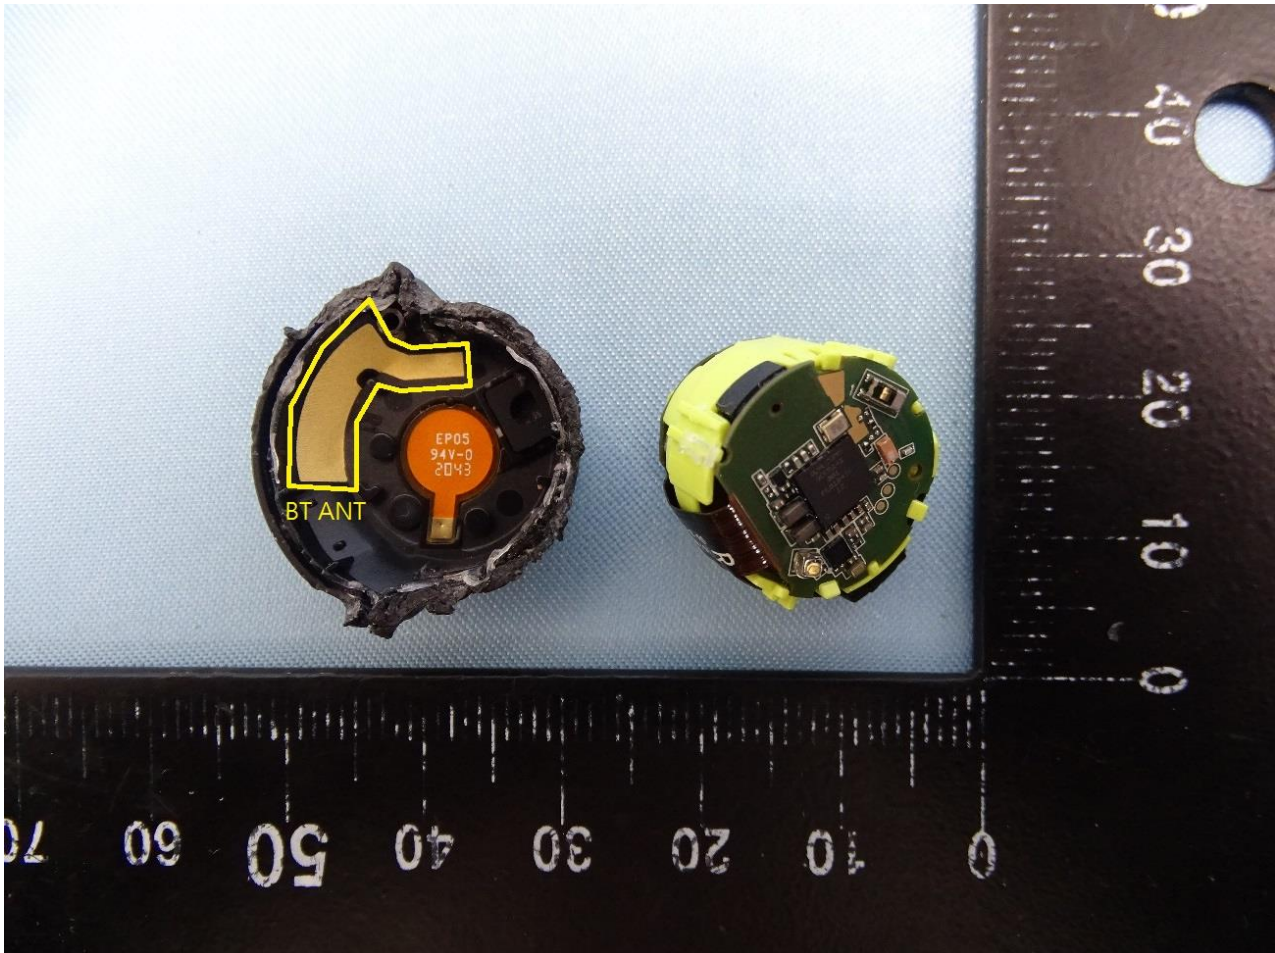

3. Internal Photograph of EUT

Brand Name: Bang & Olufsen / Model Name: EQ Earbud R

Bluetooth Antenna

————THE END————