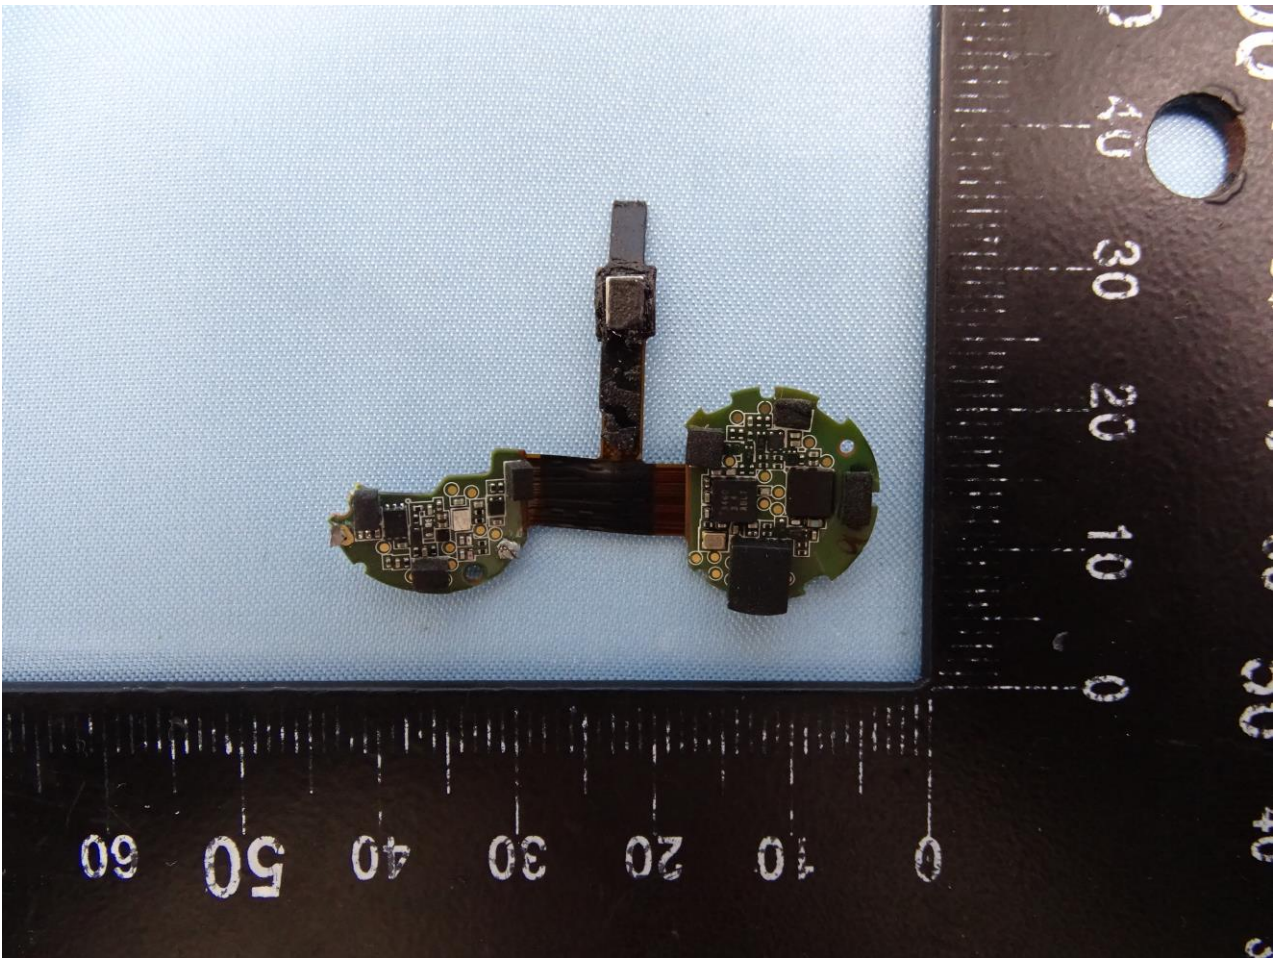

3. Internal Photograph of EUT

Brand Name: Bang & Olufsen / Model Name: EQ Earbud R

Bluetooth Antenna

————THE END————