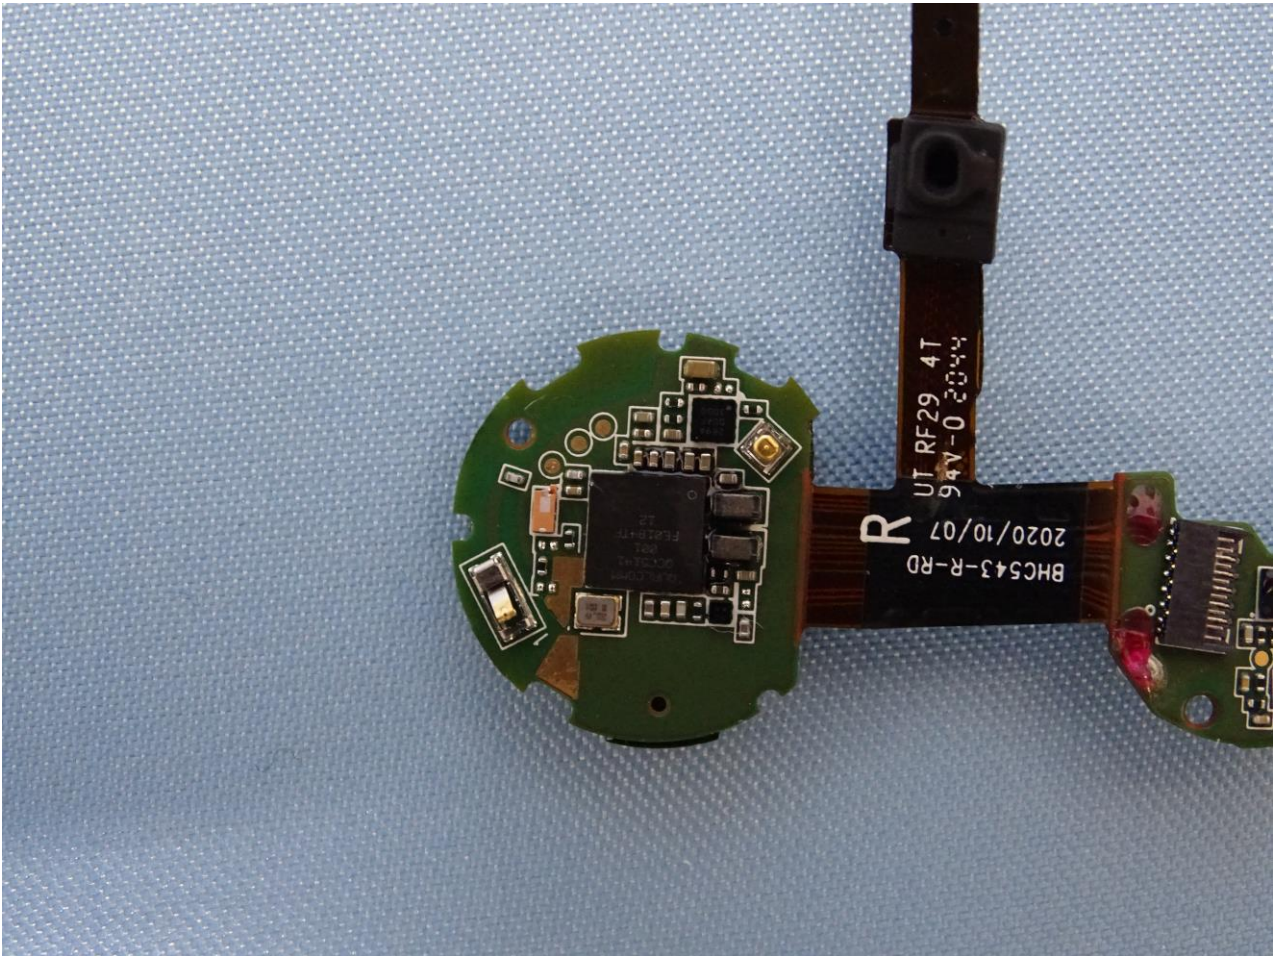

3. Internal Photograph of EUT

Brand Name: Bang & Olufsen / Model Name: EQ Earbud R

Bluetooth Antenna

————THE END————