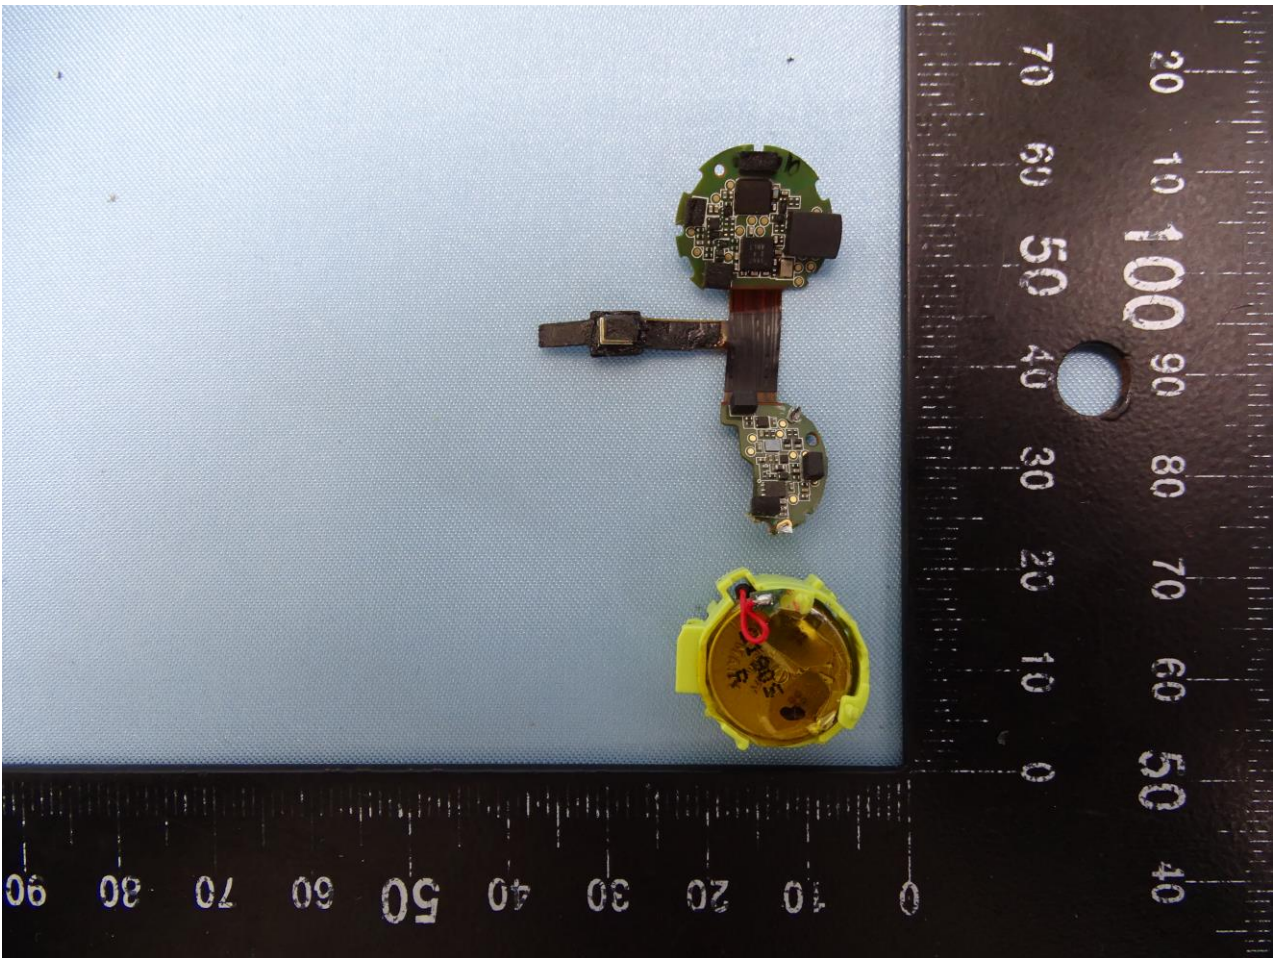

3. Internal Photograph of EUT

Brand Name: Bang & Olufsen / Model Name: EQ Earbud R

Bluetooth Antenna

————THE END————