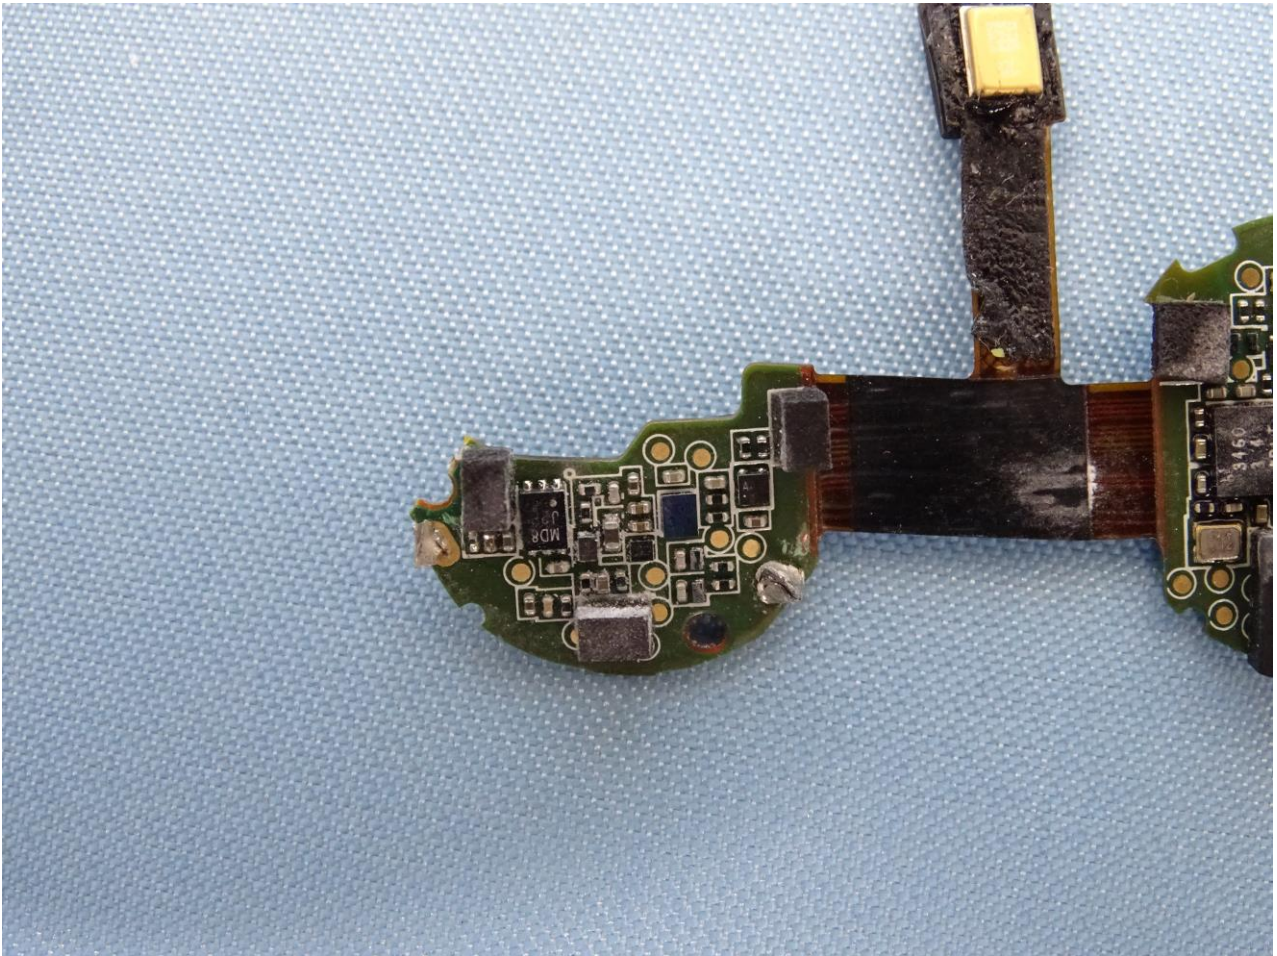

3. Internal Photograph of EUT

Brand Name: Bang & Olufsen / Model Name: EQ Earbud R

Bluetooth Antenna

————THE END————